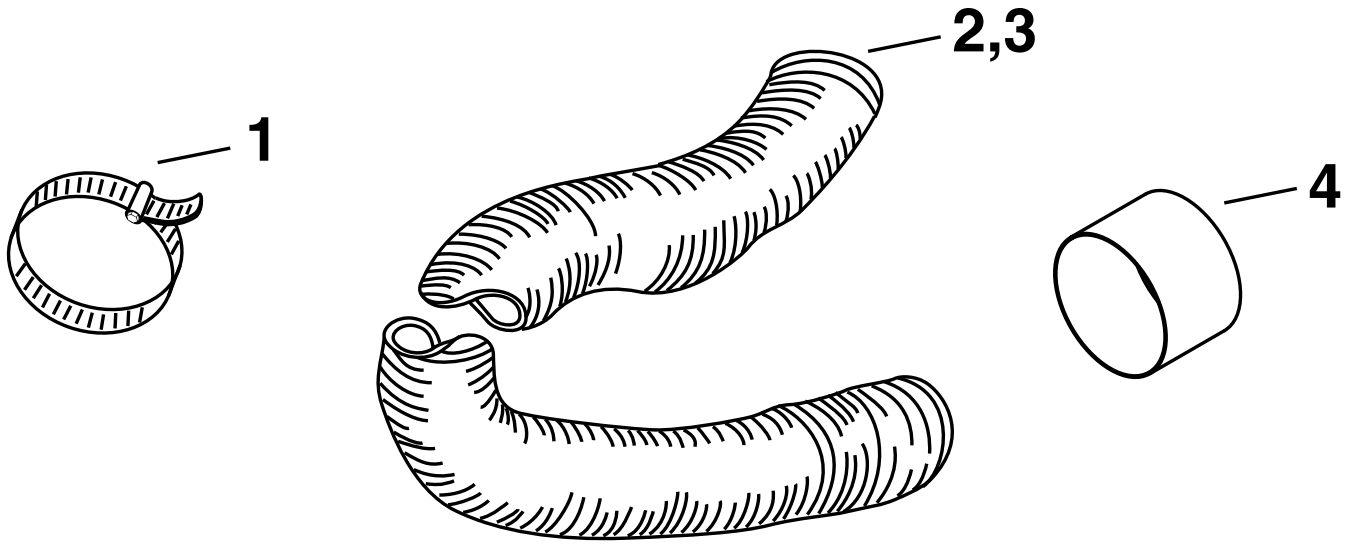

65640 Hose Extension Kit

REF.	PART NO.	QTY.	DESCRIPTION	REF.	PART NO.	QTY.	DESCRIPTION
1	43793	2	Hose Clamp	3	41882	1	Hose
2	27745	1	Hose	4	25900	1	Coupler