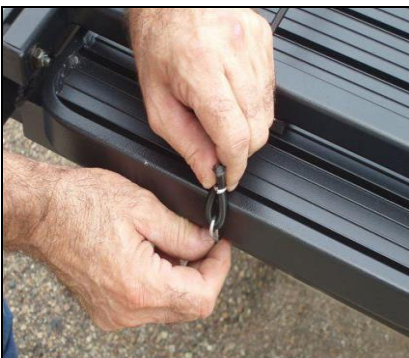

FIG. 4

FIG. 5

STEP 4-SEE FIGURE 5
ATTACH GRIP RAILS TO EACH SIDE OF MAGNUM TRUCK N' BUDDY USING 4 - 1/4" X 1 3/4" BOLTS, FLAT WASHERS AND LOCKNUTS. (2 EACH PER GRIP RAIL)

STEP 5-SEE FIGURES 6 AND 7
UNHOOK BUNGIE SECURING STRAP TO UNFOLD MAGNUM TRUCK N' BUDDY TO ITS USABLE POSITION.