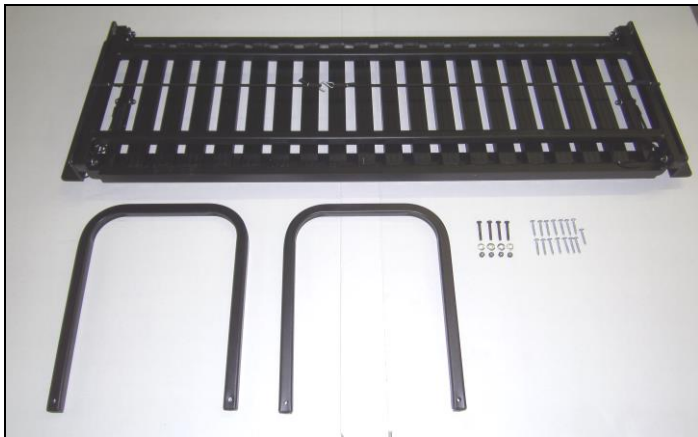

FIG. 1

CONTENTS-SEE FIGURE 1

- 15- 1/4" X 1 1/2" MACHINE SCREWS**
- 2- GRAB RAILS**
- 4- 1/4" X 1 3/4" BOLTS**
- 4- FLAT WASHERS**
- 4- LOCK NUTS**
- 1- MAGNUM TRUCK N' BUDDY FRAME WITH CABLES & BUNGIE CORD**

FIG. 4

FIG. 5

STEP 4-SEE FIGURE 5
ATTACH GRIP RAILS TO EACH SIDE OF MAGNUM TRUCK N' BUDDY USING 4 - 1/4" X 1 3/4" BOLTS, FLAT WASHERS AND LOCKNUTS. (2 EACH PER GRIP RAIL)

STEP 5-SEE FIGURES 6 AND 7
UNHOOK BUNGIE SECURING STRAP TO UNFOLD MAGNUM TRUCK N' BUDDY TO ITS USABLE POSITION.