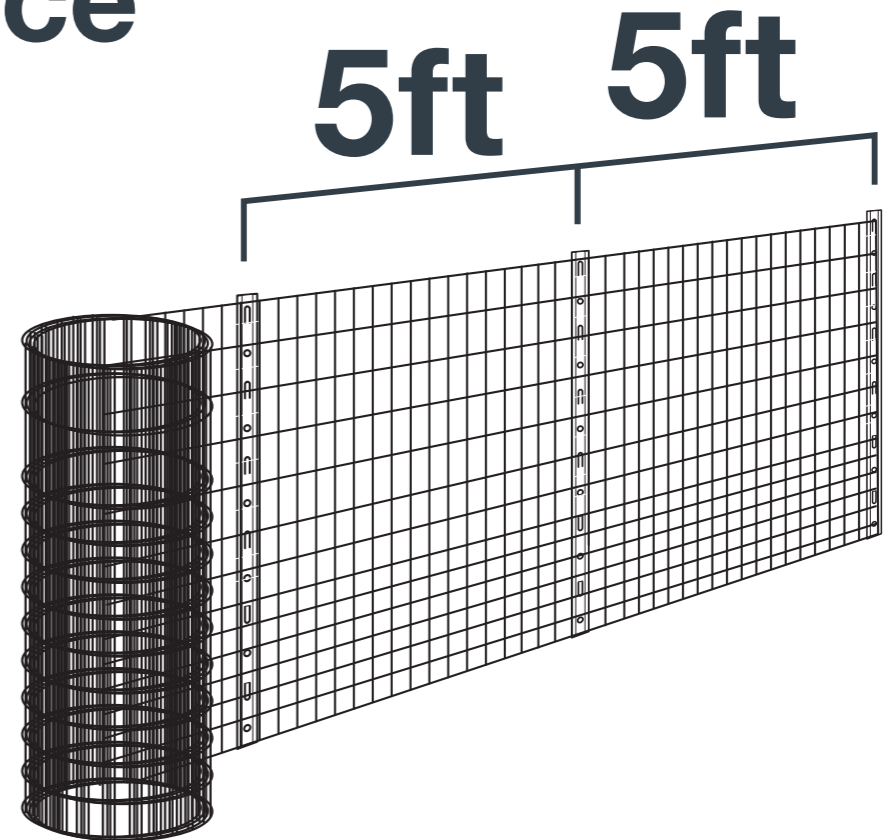

**Use 4ft post with  
28in fencing**

**4ft**

**28in**

**Install post every 5 feet  
when constructing  
garden enclosure  
or fence**

**\*Installation may vary  
based on conditions**