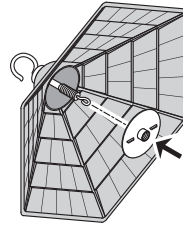

Hexagon Bird Cage

Model: # 31997 Bali
 # 31998 Copacabana

read first REVIEW BEFORE ASSEMBLY

- **NOTE:** Assembly procedures are the same for all Hexagon models.
 - **TOOLS:** No tools are required.
- For assistance or replacement parts, please contact Prevue
TOLL-FREE 800.243.3624
ONLINE www.prevuepet.com

step 1 PARTS USED:

step 2 PARTS USED:

step 3 PARTS USED:

step 4 PARTS USED:

step 5 PARTS USED:

step 6 PARTS USED:

step 7