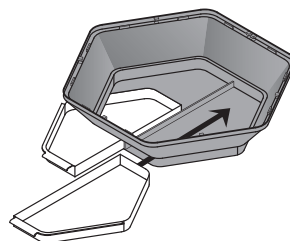

Hexagon Bird Cage

Model: # 31997 Bali
 # 31998 Copacabana

read first REVIEW BEFORE ASSEMBLY

- **NOTE:** Assembly procedures are the same for all Hexagon models.
 - **TOOLS:** No tools are required.
- For assistance or replacement parts, please contact Prevue
TOLL-FREE 800.243.3624
ONLINE www.prevuepet.com

step 1 PARTS USED:

step 2 PARTS USED:

step 3 PARTS USED:

step 4 PARTS USED:

step 5 PARTS USED:

step 6 PARTS USED:

step 7