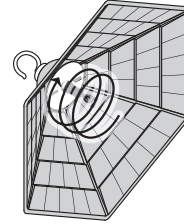

Hexagon Bird Cage

Model: # 31997 Bali
 # 31998 Copacabana

read first REVIEW BEFORE ASSEMBLY

- **NOTE:** Assembly procedures are the same for all Hexagon models.
 - **TOOLS:** No tools are required.
- For assistance or replacement parts, please contact Prevue
TOLL-FREE 800.243.3624
ONLINE www.prevuepet.com

step 1 PARTS USED:

step 2 PARTS USED:

step 3 PARTS USED:

step 4 PARTS USED:

step 5 PARTS USED:

step 6 PARTS USED:

step 7