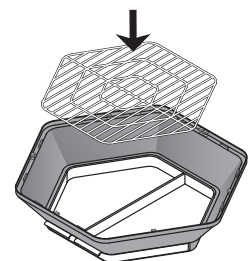

Hexagon Bird Cage

Model: # 31997 Bali
 # 31998 Copacabana

read first REVIEW BEFORE ASSEMBLY

- **NOTE:** Assembly procedures are the same for all Hexagon models.
 - **TOOLS:** No tools are required.
- For assistance or replacement parts, please contact Prevue
TOLL-FREE 800.243.3624
ONLINE www.prevuepet.com

step 1 PARTS USED:

step 2 PARTS USED:

step 3 PARTS USED:

step 4 PARTS USED:

step 5 PARTS USED:

step 6 PARTS USED:

step 7