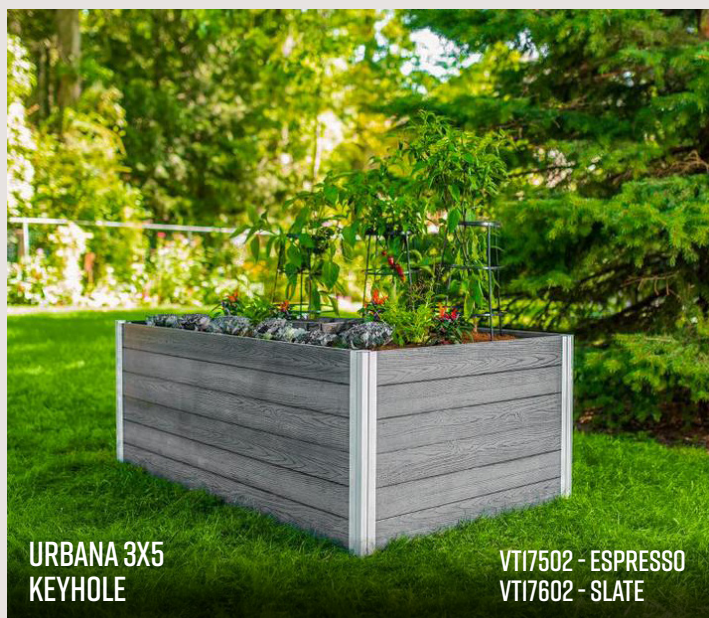

VT17701

MEZZA 6X6 KEYHOLE

VT17707

MEZZA 3X5 KEYHOLE

VT17702

CLASSIC 3X3 CASCADING KEYHOLE

VT17109

ELEVATED GARDENS

FOOD AT YOUR FINGERTIPS

Distinctive, elevated design and effortless functionality, Vita elevated gardens are perfect for growing vegetables, herbs or flowers in outdoor and indoor areas with limited space.