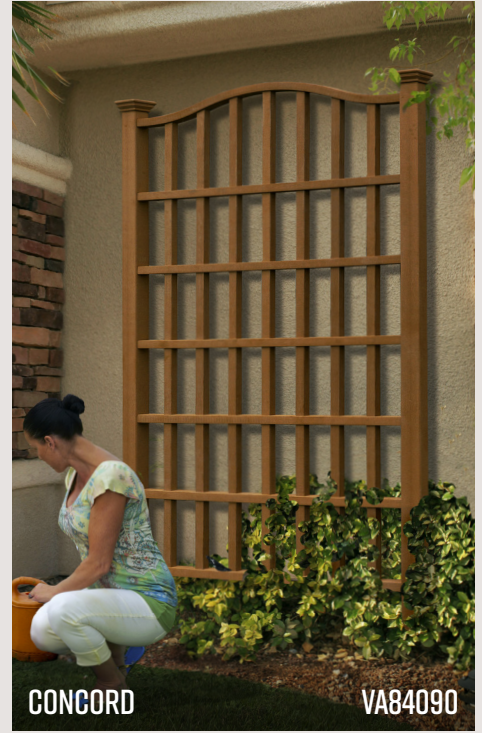

Crafted from a durable, premium vinyl or stained FSC cedar wood, they are simple to build and maintain, ensuring an effortless gardening experience.

AVAILABLE MATERIALS

CLASSIC VINYL

EMBOSSED VINYL

GOLDEN BROWN CEDAR

CHARCOAL CEDAR

ESPRESSO BROWN URBANA EMBOSSSED / BRUSHED VINYL

SLATE GRAY URBANA EMBOSSSED / BRUSHED VINYL

DARK BROWN CEDAR

SIZE RANGE

24.5" x 60"

80" x 90" x 7 1/4"

MSRP RANGE

\$71.99 - \$755.99 USD

\$77.99 - \$818.99 CAD

PERGOLAS

A ROOM WITHOUT WALLS

A pergola is a truly space defining outdoor room. Whether it's a louvered, freestanding or attached pergola we have the perfect solution for your outdoor living space.