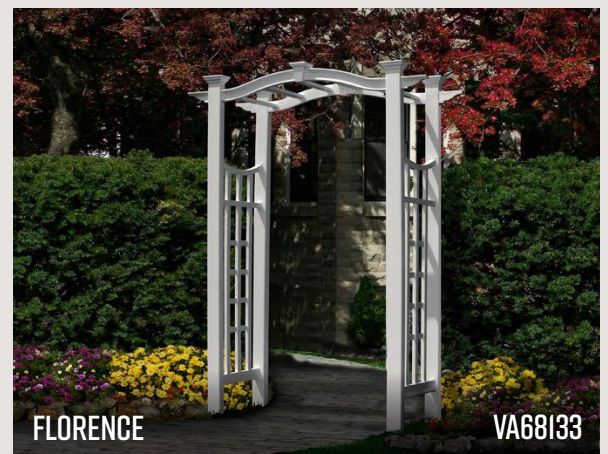

Want to dress up your arbor?
Visit our 'Accessories' page at
www.wearevita.com

AVAILABLE MATERIALS

CLASSIC
VINYL

EMBOSSSED
VINYL

GOLDEN BROWN
CEDAR

CHARCOAL
CEDAR

SIZE RANGE

39" x 23" x 78.5"

88" x 32" x 86.5"

MSRP RANGE

\$155.99 - \$1,235.99 USD

\$168.99 - 1,338.99 CAD

TRELLISES

WATCH NATURE CLIMB

Vita trellises create a dynamic accent wall or privacy screen for any yard, garden or pathway.

BUILT TO LAST