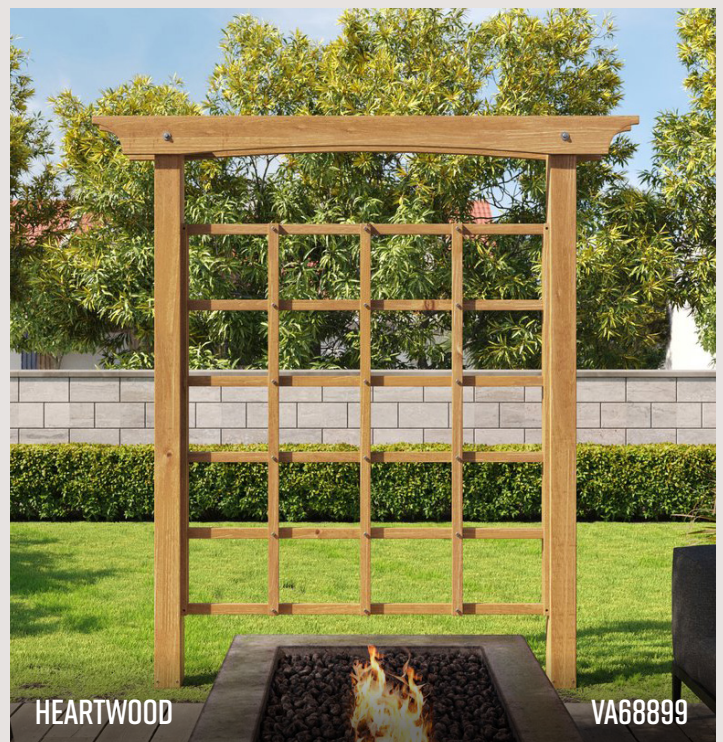

Crafted from a durable, premium vinyl or stained FSC cedar wood, they are simple to build and maintain, ensuring an effortless gardening experience.

AVAILABLE MATERIALS

CLASSIC VINYL

EMBOSSED VINYL

GOLDEN BROWN CEDAR

CHARCOAL CEDAR

ESPRESSO BROWN URBANA EMBOSSSED / BRUSHED VINYL

SLATE GRAY URBANA EMBOSSSED / BRUSHED VINYL

DARK BROWN CEDAR

SIZE RANGE

24.5" x 60"

80" x 90" x 7 1/4"

MSRP RANGE

\$71.99 - \$755.99 USD

\$77.99 - \$818.99 CAD

PERGOLAS

A ROOM WITHOUT WALLS

A pergola is a truly space defining outdoor room. Whether it's a louvered, freestanding or attached pergola we have the perfect solution for your outdoor living space.