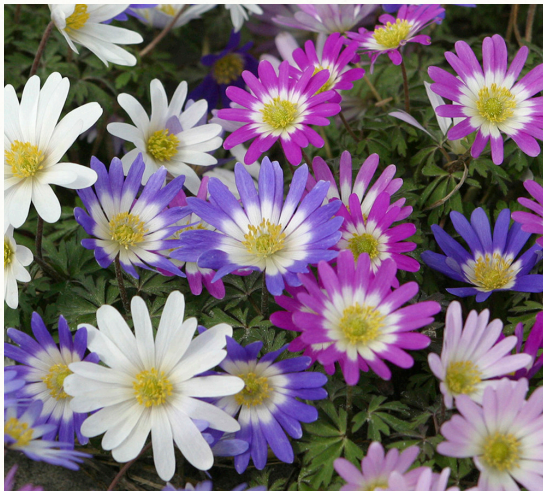

Van Zyverden's
WIND FLOWER/ANEMONE BLANDA MIXED

Anemones are lovely small bulbs and are often underestimated like a little treasure. They are an excellent ground cover and a good choice for woodland and rock gardens. The foliage is low-clumping, but the blooms are very colorful.

Single daisy shaped flowers

Soft pastel, jewel toned colors

Great carpet like groundcover

About This Variety: Our custom Anemone blanda mixture comes in hues of blue, white, pink, and purplish red.

Growing Instructions: Inexpensive and easy to grow, they are the perfect companion for late daffodils and later blooming tulips. For best effect, plant in mass sweeps with a lavish hand, planting about 16 per square foot. Purchase several packs to produce that colorful curb appeal effect.

Care Tip: Soak the corms in lukewarm water overnight before planting to jump start development. Plant after danger of frost.

Exposure: Full sun to partial shade

Height: Grows 4" tall

Spacing: Plant 2" apart, 2-3" deep