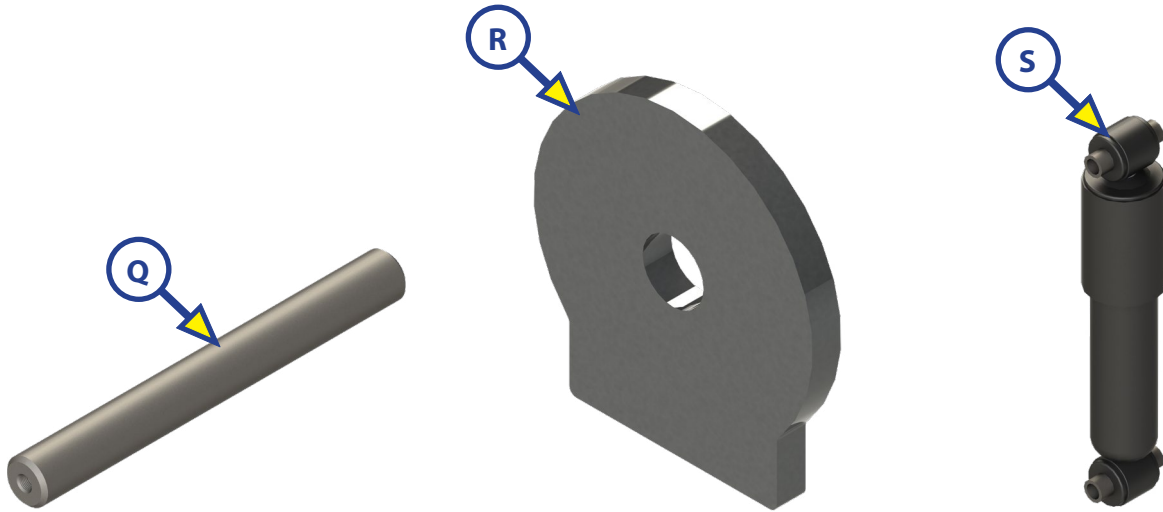

## TOWING

Side View

Side View

Side View

Callout	Part #	Description
D	<a href="#">158777</a>	L07 Air Ride Pin Box; 21,000
E	<a href="#">179879</a>	M15 HD Air Ride Pin Box; 18,000
F	<a href="#">155943</a>	M19 Air Ride Pin Box; 21,000

**NOTE:** Part numbers are shown for identification purposes only. Not all parts are available for individual sale. All parts with a link to the Lippert Store can be purchased.

Callout	Part #	Description
G	<a href="#">156740</a>	Tank Valve
H	<a href="#">432404</a>	Air Spring
I	<a href="#">156067</a>	Long Jaw Sub Assembly
J	<a href="#">156144</a>	Bearing; 2 3/4" x 1"
K	118044	Nylon Locking Nut; 3/8" - 16
L	118045	Nylon Locking Nut; 1/2" - 13
M	118155	Carriage Bolt; 3/8" - 16
N	<a href="#">119084</a>	Fasten Bolt; 1/2" - 13 x 3 3/4"
O	122802	Washer; 1/2"
P	126545	Tap Bolt; 1/2" - 20

## TOWING

Callout	Part #	Description
Q	156680	Rod; 13.38" x 1.50"
R	<a href="#">156612</a>	Plate; 2.44" x 2.59"
S	<a href="#">177223</a>	Shock