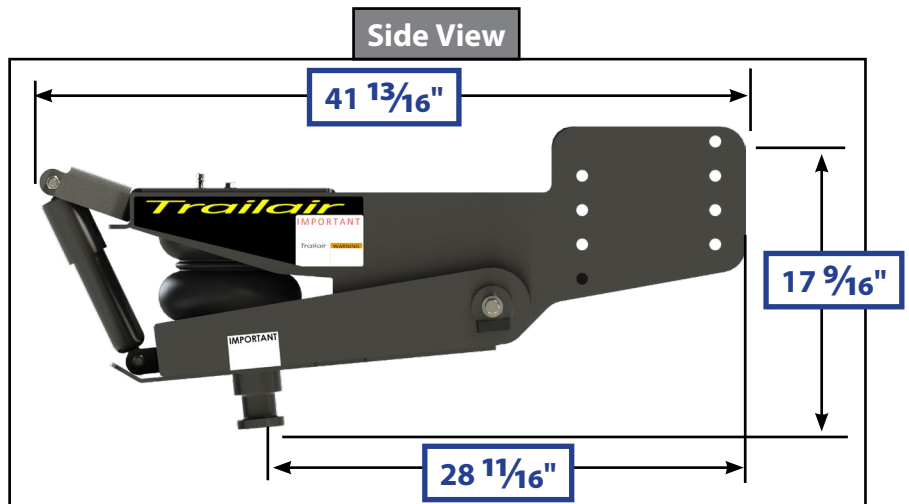

# AIRRIDE® PIN BOX COMPONENTS

## TOWING

Callout	Part #	Description
A	171200	L05 Air Ride Pin Box; 16,000 ( <b>OBSOLETE, Replaced by 158778</b> )
B	155930	L05 Air Ride Pin Box; 18,000 ( <b>OBSOLETE, Replaced by 158778</b> )
C	<a href="#">158778</a>	Long Jaw Air Ride Pin Box; 21,000

## TOWING

Side View

Side View

Side View

Callout	Part #	Description
D	<a href="#">158777</a>	L07 Air Ride Pin Box; 21,000
E	<a href="#">179879</a>	M15 HD Air Ride Pin Box; 18,000
F	<a href="#">155943</a>	M19 Air Ride Pin Box; 21,000

## TOWING

Callout	Part #	Description
Q	156680	Rod; 13.38" x 1.50"
R	<a href="#">156612</a>	Plate; 2.44" x 2.59"
S	<a href="#">177223</a>	Shock