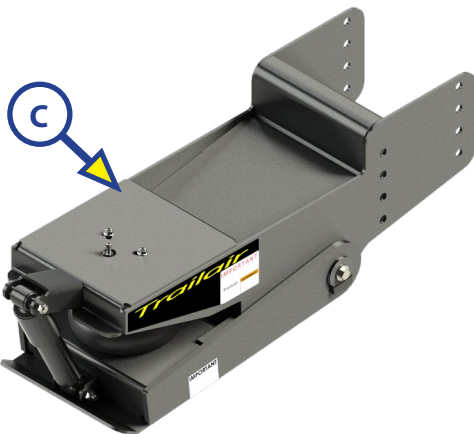

# AIRRIDE® PIN BOX COMPONENTS

## TOWING

Callout	Part #	Description
A	171200	L05 Air Ride Pin Box; 16,000 ( <b>OBSOLETE, Replaced by 158778</b> )
B	155930	L05 Air Ride Pin Box; 18,000 ( <b>OBSOLETE, Replaced by 158778</b> )
C	<a href="#">158778</a>	Long Jaw Air Ride Pin Box; 21,000

**NOTE:** Part numbers are shown for identification purposes only. Not all parts are available for individual sale. All parts with a link to the Lippert Store can be purchased.

Callout	Part #	Description
G	<a href="#">156740</a>	Tank Valve
H	<a href="#">432404</a>	Air Spring
I	<a href="#">156067</a>	Long Jaw Sub Assembly
J	<a href="#">156144</a>	Bearing; 2 3/4" x 1"
K	118044	Nylon Locking Nut; 3/8" - 16
L	118045	Nylon Locking Nut; 1/2" - 13
M	118155	Carriage Bolt; 3/8" - 16
N	<a href="#">119084</a>	Fasten Bolt; 1/2" - 13 x 3 3/4"
O	122802	Washer; 1/2"
P	126545	Tap Bolt; 1/2" - 20

## TOWING

Callout	Part #	Description
Q	156680	Rod; 13.38" x 1.50"
R	<a href="#">156612</a>	Plate; 2.44" x 2.59"
S	<a href="#">177223</a>	Shock