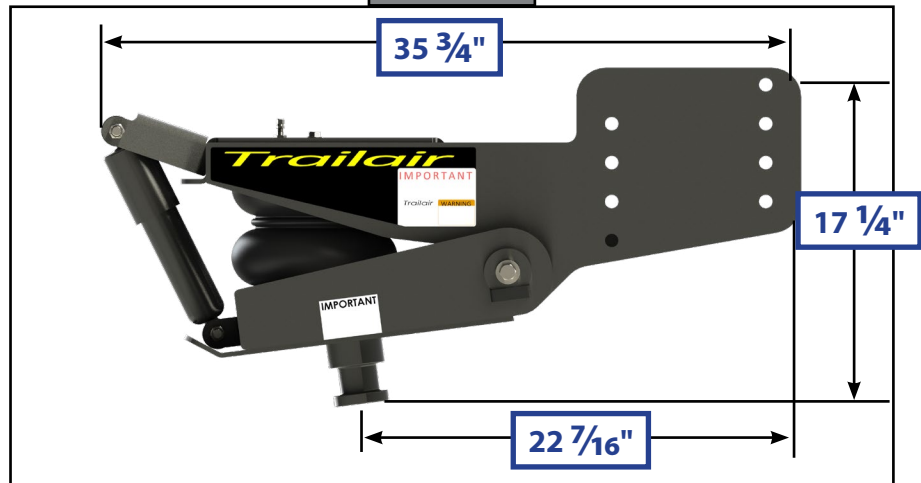

## TOWING

Callout	Part #	Description
A	171200	L05 Air Ride Pin Box; 16,000 ( <b>OBSOLETE, Replaced by 158778</b> )
B	155930	L05 Air Ride Pin Box; 18,000 ( <b>OBSOLETE, Replaced by 158778</b> )
C	<a href="#">158778</a>	Long Jaw Air Ride Pin Box; 21,000

## TOWING

Side View

Side View

Side View

Callout	Part #	Description
D	<a href="#">158777</a>	L07 Air Ride Pin Box; 21,000
E	<a href="#">179879</a>	M15 HD Air Ride Pin Box; 18,000
F	<a href="#">155943</a>	M19 Air Ride Pin Box; 21,000

**NOTE:** Part numbers are shown for identification purposes only. Not all parts are available for individual sale. All parts with a link to the Lippert Store can be purchased.

Callout	Part #	Description
G	<a href="#">156740</a>	Tank Valve
H	<a href="#">432404</a>	Air Spring
I	<a href="#">156067</a>	Long Jaw Sub Assembly
J	<a href="#">156144</a>	Bearing; 2 3/4" x 1"
K	118044	Nylon Locking Nut; 3/8" - 16
L	118045	Nylon Locking Nut; 1/2" - 13
M	118155	Carriage Bolt; 3/8" - 16
N	<a href="#">119084</a>	Fasten Bolt; 1/2" - 13 x 3 3/4"
O	122802	Washer; 1/2"
P	126545	Tap Bolt; 1/2" - 20

## TOWING

Callout	Part #	Description
Q	156680	Rod; 13.38" x 1.50"
R	<a href="#">156612</a>	Plate; 2.44" x 2.59"
S	<a href="#">177223</a>	Shock