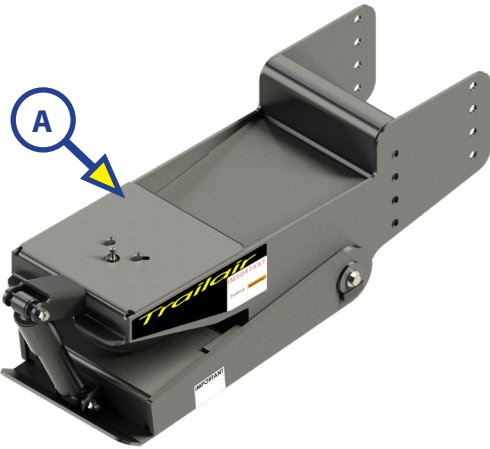

# AIRRIDE® PIN BOX COMPONENTS

## TOWING

Callout	Part #	Description
A	171200	L05 Air Ride Pin Box; 16,000 ( <b>OBSOLETE, Replaced by 158778</b> )
B	155930	L05 Air Ride Pin Box; 18,000 ( <b>OBSOLETE, Replaced by 158778</b> )
C	<a href="#">158778</a>	Long Jaw Air Ride Pin Box; 21,000

**NOTE:** Part numbers are shown for identification purposes only. Not all parts are available for individual sale. All parts with a link to the Lippert Store can be purchased.

Callout	Part #	Description
G	<a href="#">156740</a>	Tank Valve
H	<a href="#">432404</a>	Air Spring
I	<a href="#">156067</a>	Long Jaw Sub Assembly
J	<a href="#">156144</a>	Bearing; 2 3/4" x 1"
K	118044	Nylon Locking Nut; 3/8" - 16
L	118045	Nylon Locking Nut; 1/2" - 13
M	118155	Carriage Bolt; 3/8" - 16
N	<a href="#">119084</a>	Fasten Bolt; 1/2" - 13 x 3 3/4"
O	122802	Washer; 1/2"
P	126545	Tap Bolt; 1/2" - 20

## TOWING

Callout	Part #	Description
Q	156680	Rod; 13.38" x 1.50"
R	<a href="#">156612</a>	Plate; 2.44" x 2.59"
S	<a href="#">177223</a>	Shock