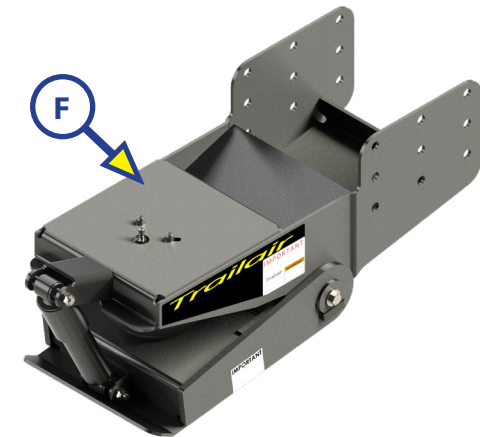

## TOWING

Callout	Part #	Description
A	171200	L05 Air Ride Pin Box; 16,000 ( <b>OBSOLETE, Replaced by 158778</b> )
B	155930	L05 Air Ride Pin Box; 18,000 ( <b>OBSOLETE, Replaced by 158778</b> )
C	<a href="#">158778</a>	Long Jaw Air Ride Pin Box; 21,000

## TOWING

Side View

Side View

Side View

Callout	Part #	Description
D	<a href="#">158777</a>	L07 Air Ride Pin Box; 21,000
E	<a href="#">179879</a>	M15 HD Air Ride Pin Box; 18,000
F	<a href="#">155943</a>	M19 Air Ride Pin Box; 21,000

**NOTE:** Part numbers are shown for identification purposes only. Not all parts are available for individual sale. All parts with a link to the Lippert Store can be purchased.

Callout	Part #	Description
G	<a href="#">156740</a>	Tank Valve
H	<a href="#">432404</a>	Air Spring
I	<a href="#">156067</a>	Long Jaw Sub Assembly
J	<a href="#">156144</a>	Bearing; 2 3/4" x 1"
K	118044	Nylon Locking Nut; 3/8" - 16
L	118045	Nylon Locking Nut; 1/2" - 13
M	118155	Carriage Bolt; 3/8" - 16
N	<a href="#">119084</a>	Fasten Bolt; 1/2" - 13 x 3 3/4"
O	122802	Washer; 1/2"
P	126545	Tap Bolt; 1/2" - 20

## TOWING

Callout	Part #	Description
Q	156680	Rod; 13.38" x 1.50"
R	<a href="#">156612</a>	Plate; 2.44" x 2.59"
S	<a href="#">177223</a>	Shock