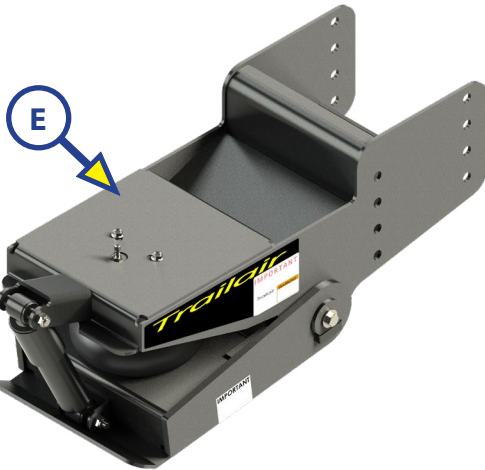

## TOWING

Callout	Part #	Description
A	171200	L05 Air Ride Pin Box; 16,000 ( <b>OBSOLETE, Replaced by 158778</b> )
B	155930	L05 Air Ride Pin Box; 18,000 ( <b>OBSOLETE, Replaced by 158778</b> )
C	<a href="#">158778</a>	Long Jaw Air Ride Pin Box; 21,000

## TOWING

Side View

Side View

Side View

Callout	Part #	Description
D	<a href="#">158777</a>	L07 Air Ride Pin Box; 21,000
E	<a href="#">179879</a>	M15 HD Air Ride Pin Box; 18,000
F	<a href="#">155943</a>	M19 Air Ride Pin Box; 21,000

**NOTE:** Part numbers are shown for identification purposes only. Not all parts are available for individual sale. All parts with a link to the Lippert Store can be purchased.

Callout	Part #	Description
G	<a href="#">156740</a>	Tank Valve
H	<a href="#">432404</a>	Air Spring
I	<a href="#">156067</a>	Long Jaw Sub Assembly
J	<a href="#">156144</a>	Bearing; 2 3/4" x 1"
K	118044	Nylon Locking Nut; 3/8" - 16
L	118045	Nylon Locking Nut; 1/2" - 13
M	118155	Carriage Bolt; 3/8" - 16
N	<a href="#">119084</a>	Fasten Bolt; 1/2" - 13 x 3 3/4"
O	122802	Washer; 1/2"
P	126545	Tap Bolt; 1/2" - 20

## TOWING

Callout	Part #	Description
Q	156680	Rod; 13.38" x 1.50"
R	<a href="#">156612</a>	Plate; 2.44" x 2.59"
S	<a href="#">177223</a>	Shock