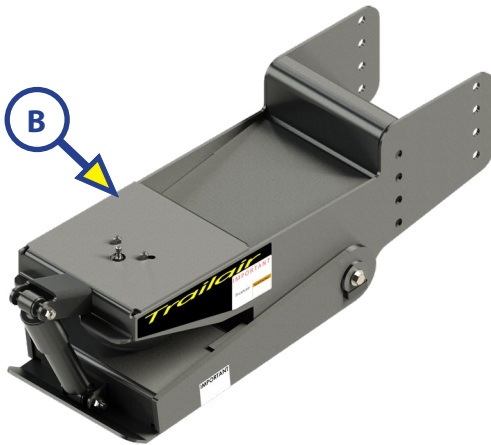

# AIRRIDE® PIN BOX COMPONENTS

## TOWING

Callout	Part #	Description
A	171200	L05 Air Ride Pin Box; 16,000 ( <b>OBSOLETE, Replaced by 158778</b> )
B	155930	L05 Air Ride Pin Box; 18,000 ( <b>OBSOLETE, Replaced by 158778</b> )
C	<a href="#">158778</a>	Long Jaw Air Ride Pin Box; 21,000

**NOTE:** Part numbers are shown for identification purposes only. Not all parts are available for individual sale. All parts with a link to the Lippert Store can be purchased.

Callout	Part #	Description
G	<a href="#">156740</a>	Tank Valve
H	<a href="#">432404</a>	Air Spring
I	<a href="#">156067</a>	Long Jaw Sub Assembly
J	<a href="#">156144</a>	Bearing; 2 3/4" x 1"
K	118044	Nylon Locking Nut; 3/8" - 16
L	118045	Nylon Locking Nut; 1/2" - 13
M	118155	Carriage Bolt; 3/8" - 16
N	<a href="#">119084</a>	Fasten Bolt; 1/2" - 13 x 3 3/4"
O	122802	Washer; 1/2"
P	126545	Tap Bolt; 1/2" - 20

## TOWING

Callout	Part #	Description
Q	156680	Rod; 13.38" x 1.50"
R	<a href="#">156612</a>	Plate; 2.44" x 2.59"
S	<a href="#">177223</a>	Shock