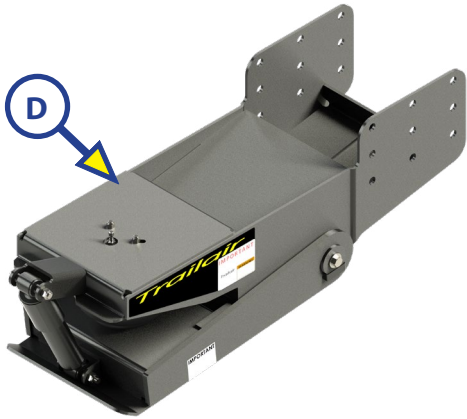

## TOWING

Callout	Part #	Description
A	171200	L05 Air Ride Pin Box; 16,000 ( <b>OBSOLETE, Replaced by 158778</b> )
B	155930	L05 Air Ride Pin Box; 18,000 ( <b>OBSOLETE, Replaced by 158778</b> )
C	<a href="#">158778</a>	Long Jaw Air Ride Pin Box; 21,000

## TOWING

Side View

Side View

Side View

Callout	Part #	Description
D	<a href="#">158777</a>	L07 Air Ride Pin Box; 21,000
E	<a href="#">179879</a>	M15 HD Air Ride Pin Box; 18,000
F	<a href="#">155943</a>	M19 Air Ride Pin Box; 21,000

**NOTE:** Part numbers are shown for identification purposes only. Not all parts are available for individual sale. All parts with a link to the Lippert Store can be purchased.

Callout	Part #	Description
G	<a href="#">156740</a>	Tank Valve
H	<a href="#">432404</a>	Air Spring
I	<a href="#">156067</a>	Long Jaw Sub Assembly
J	<a href="#">156144</a>	Bearing; 2 3/4" x 1"
K	118044	Nylon Locking Nut; 3/8" - 16
L	118045	Nylon Locking Nut; 1/2" - 13
M	118155	Carriage Bolt; 3/8" - 16
N	<a href="#">119084</a>	Fasten Bolt; 1/2" - 13 x 3 3/4"
O	122802	Washer; 1/2"
P	126545	Tap Bolt; 1/2" - 20

## TOWING

Callout	Part #	Description
Q	156680	Rod; 13.38" x 1.50"
R	<a href="#">156612</a>	Plate; 2.44" x 2.59"
S	<a href="#">177223</a>	Shock