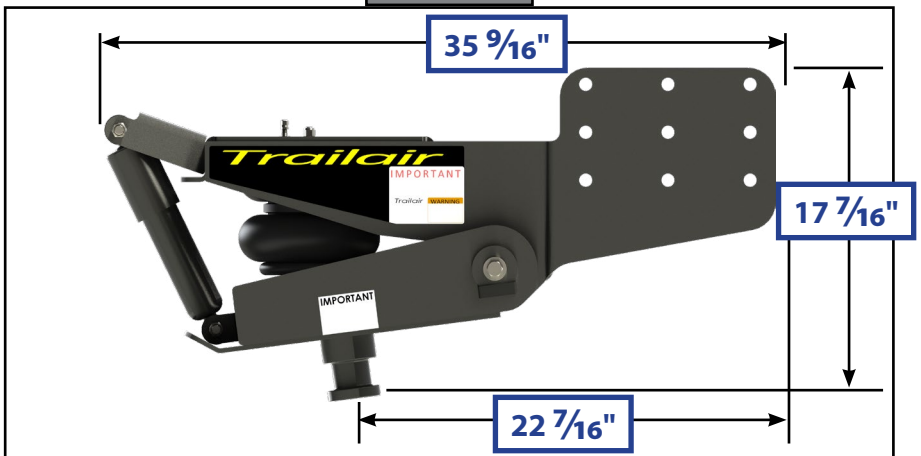

## TOWING

Callout	Part #	Description
A	171200	L05 Air Ride Pin Box; 16,000 ( <b>OBSOLETE, Replaced by 158778</b> )
B	155930	L05 Air Ride Pin Box; 18,000 ( <b>OBSOLETE, Replaced by 158778</b> )
C	<a href="#">158778</a>	Long Jaw Air Ride Pin Box; 21,000

## TOWING

Side View

Side View

Side View

Callout	Part #	Description
D	<a href="#">158777</a>	L07 Air Ride Pin Box; 21,000
E	<a href="#">179879</a>	M15 HD Air Ride Pin Box; 18,000
F	<a href="#">155943</a>	M19 Air Ride Pin Box; 21,000

**NOTE:** Part numbers are shown for identification purposes only. Not all parts are available for individual sale. All parts with a link to the Lippert Store can be purchased.

Callout	Part #	Description
G	<a href="#">156740</a>	Tank Valve
H	<a href="#">432404</a>	Air Spring
I	<a href="#">156067</a>	Long Jaw Sub Assembly
J	<a href="#">156144</a>	Bearing; 2 3/4" x 1"
K	118044	Nylon Locking Nut; 3/8" - 16
L	118045	Nylon Locking Nut; 1/2" - 13
M	118155	Carriage Bolt; 3/8" - 16
N	<a href="#">119084</a>	Fasten Bolt; 1/2" - 13 x 3 3/4"
O	122802	Washer; 1/2"
P	126545	Tap Bolt; 1/2" - 20

## TOWING

Callout	Part #	Description
Q	156680	Rod; 13.38" x 1.50"
R	<a href="#">156612</a>	Plate; 2.44" x 2.59"
S	<a href="#">177223</a>	Shock