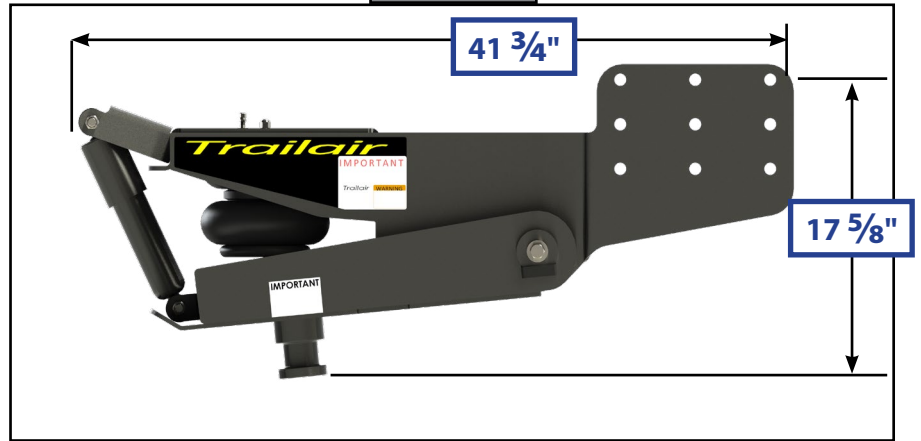

## TOWING

Callout	Part #	Description
A	171200	L05 Air Ride Pin Box; 16,000 ( <b>OBSOLETE, Replaced by 158778</b> )
B	155930	L05 Air Ride Pin Box; 18,000 ( <b>OBSOLETE, Replaced by 158778</b> )
C	<a href="#">158778</a>	Long Jaw Air Ride Pin Box; 21,000

## TOWING

Side View

Side View

Side View

Callout	Part #	Description
D	<a href="#">158777</a>	L07 Air Ride Pin Box; 21,000
E	<a href="#">179879</a>	M15 HD Air Ride Pin Box; 18,000
F	<a href="#">155943</a>	M19 Air Ride Pin Box; 21,000

## TOWING

Callout	Part #	Description
Q	156680	Rod; 13.38" x 1.50"
R	<a href="#">156612</a>	Plate; 2.44" x 2.59"
S	<a href="#">177223</a>	Shock