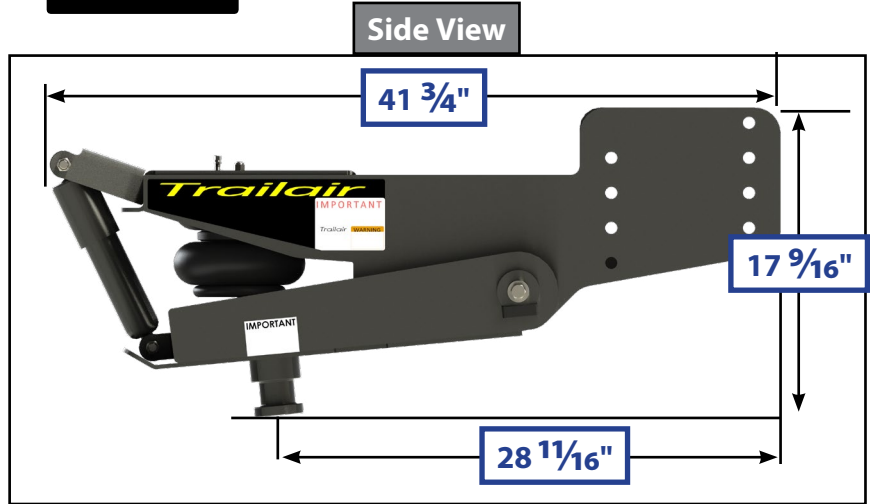

## TOWING

Callout	Part #	Description
A	171200	L05 Air Ride Pin Box; 16,000 ( <b>OBSOLETE, Replaced by 158778</b> )
B	155930	L05 Air Ride Pin Box; 18,000 ( <b>OBSOLETE, Replaced by 158778</b> )
C	<a href="#">158778</a>	Long Jaw Air Ride Pin Box; 21,000

## TOWING

Side View

Side View

Side View

Callout	Part #	Description
D	<a href="#">158777</a>	L07 Air Ride Pin Box; 21,000
E	<a href="#">179879</a>	M15 HD Air Ride Pin Box; 18,000
F	<a href="#">155943</a>	M19 Air Ride Pin Box; 21,000

**NOTE:** Part numbers are shown for identification purposes only. Not all parts are available for individual sale. All parts with a link to the Lippert Store can be purchased.

Callout	Part #	Description
G	<a href="#">156740</a>	Tank Valve
H	<a href="#">432404</a>	Air Spring
I	<a href="#">156067</a>	Long Jaw Sub Assembly
J	<a href="#">156144</a>	Bearing; 2 3/4" x 1"
K	118044	Nylon Locking Nut; 3/8" - 16
L	118045	Nylon Locking Nut; 1/2" - 13
M	118155	Carriage Bolt; 3/8" - 16
N	<a href="#">119084</a>	Fasten Bolt; 1/2" - 13 x 3 3/4"
O	122802	Washer; 1/2"
P	126545	Tap Bolt; 1/2" - 20

## TOWING

Callout	Part #	Description
Q	156680	Rod; 13.38" x 1.50"
R	<a href="#">156612</a>	Plate; 2.44" x 2.59"
S	<a href="#">177223</a>	Shock