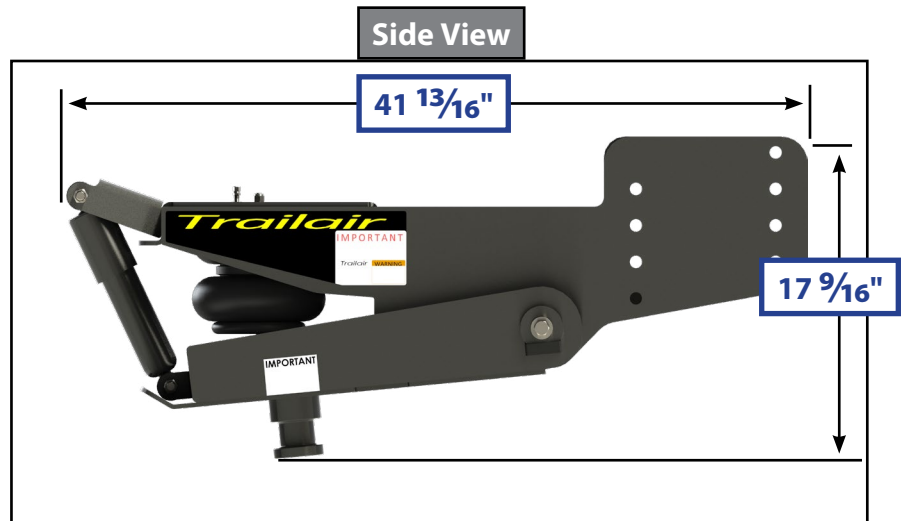

# AIRRIDE® PIN BOX COMPONENTS

## TOWING

Callout	Part #	Description
A	171200	L05 Air Ride Pin Box; 16,000 ( <b>OBSOLETE, Replaced by 158778</b> )
B	155930	L05 Air Ride Pin Box; 18,000 ( <b>OBSOLETE, Replaced by 158778</b> )
C	<a href="#">158778</a>	Long Jaw Air Ride Pin Box; 21,000

## TOWING

Side View

Side View

Side View

Callout	Part #	Description
D	<a href="#">158777</a>	L07 Air Ride Pin Box; 21,000
E	<a href="#">179879</a>	M15 HD Air Ride Pin Box; 18,000
F	<a href="#">155943</a>	M19 Air Ride Pin Box; 21,000

## TOWING

Callout	Part #	Description
Q	156680	Rod; 13.38" x 1.50"
R	<a href="#">156612</a>	Plate; 2.44" x 2.59"
S	<a href="#">177223</a>	Shock