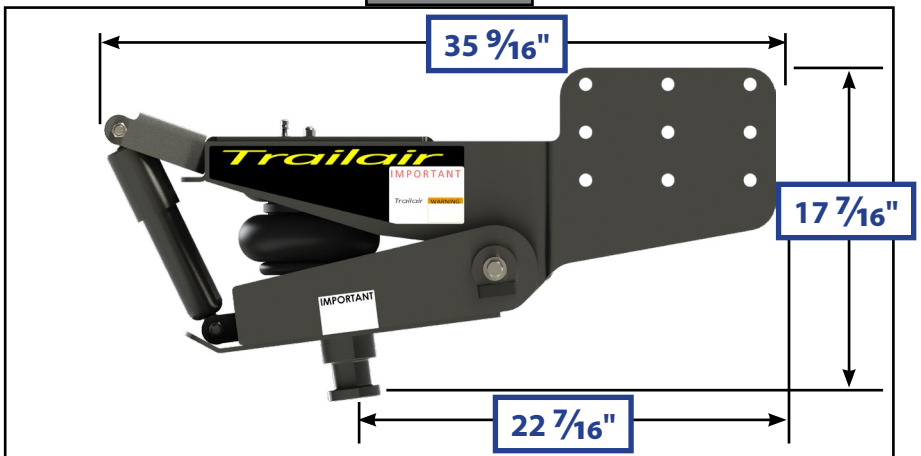

AIRRIDE® PIN BOX COMPONENTS

TOWING

Callout	Part #	Description
A	171200	L05 Air Ride Pin Box; 16,000 (OBSOLETE, Replaced by 158778)
B	155930	L05 Air Ride Pin Box; 18,000 (OBSOLETE, Replaced by 158778)
C	158778	Long Jaw Air Ride Pin Box; 21,000

AIRRIDE® PIN BOX COMPONENTS

TOWING

Side View

Side View

Side View

Callout	Part #	Description
D	158777	L07 Air Ride Pin Box; 21,000
E	179879	M15 HD Air Ride Pin Box; 18,000
F	155943	M19 Air Ride Pin Box; 21,000

NOTE: Part numbers are shown for identification purposes only. Not all parts are available for individual sale. All parts with a link to the Lippert Store can be purchased.

Callout	Part #	Description
G	156740	Tank Valve
H	432404	Air Spring
I	156067	Long Jaw Sub Assembly
J	156144	Bearing; 2 3/4" x 1"
K	118044	Nylon Locking Nut; 3/8" - 16
L	118045	Nylon Locking Nut; 1/2" - 13
M	118155	Carriage Bolt; 3/8" - 16
N	119084	Fasten Bolt; 1/2" - 13 x 3 3/4"
O	122802	Washer; 1/2"
P	126545	Tap Bolt; 1/2" - 20

TOWING

Callout	Part #	Description
Q	156680	Rod; 13.38" x 1.50"
R	156612	Plate; 2.44" x 2.59"
S	177223	Shock