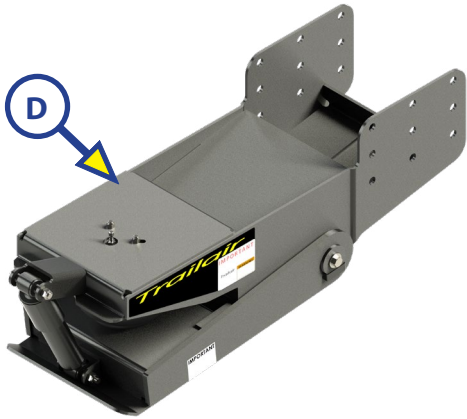

AIRRIDE® PIN BOX COMPONENTS

TOWING

Callout	Part #	Description
A	171200	L05 Air Ride Pin Box; 16,000 (OBSOLETE, Replaced by 158778)
B	155930	L05 Air Ride Pin Box; 18,000 (OBSOLETE, Replaced by 158778)
C	158778	Long Jaw Air Ride Pin Box; 21,000

AIRRIDE® PIN BOX COMPONENTS

TOWING

Side View

Side View

Side View

Callout	Part #	Description
D	158777	L07 Air Ride Pin Box; 21,000
E	179879	M15 HD Air Ride Pin Box; 18,000
F	155943	M19 Air Ride Pin Box; 21,000

NOTE: Part numbers are shown for identification purposes only. Not all parts are available for individual sale. All parts with a link to the Lippert Store can be purchased.

Callout	Part #	Description
G	156740	Tank Valve
H	432404	Air Spring
I	156067	Long Jaw Sub Assembly
J	156144	Bearing; 2 3/4" x 1"
K	118044	Nylon Locking Nut; 3/8" - 16
L	118045	Nylon Locking Nut; 1/2" - 13
M	118155	Carriage Bolt; 3/8" - 16
N	119084	Fasten Bolt; 1/2" - 13 x 3 3/4"
O	122802	Washer; 1/2"
P	126545	Tap Bolt; 1/2" - 20

TOWING

Callout	Part #	Description
Q	156680	Rod; 13.38" x 1.50"
R	156612	Plate; 2.44" x 2.59"
S	177223	Shock