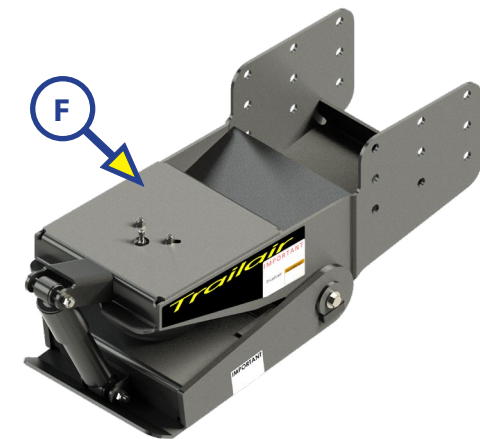

AIRRIDE® PIN BOX COMPONENTS

TOWING

Callout	Part #	Description
A	171200	L05 Air Ride Pin Box; 16,000 (OBSOLETE, Replaced by 158778)
B	155930	L05 Air Ride Pin Box; 18,000 (OBSOLETE, Replaced by 158778)
C	158778	Long Jaw Air Ride Pin Box; 21,000

AIRRIDE® PIN BOX COMPONENTS

TOWING

Side View

Side View

Side View

Callout	Part #	Description
D	158777	L07 Air Ride Pin Box; 21,000
E	179879	M15 HD Air Ride Pin Box; 18,000
F	155943	M19 Air Ride Pin Box; 21,000

NOTE: Part numbers are shown for identification purposes only. Not all parts are available for individual sale. All parts with a link to the Lippert Store can be purchased.

Callout	Part #	Description
G	156740	Tank Valve
H	432404	Air Spring
I	156067	Long Jaw Sub Assembly
J	156144	Bearing; 2 3/4" x 1"
K	118044	Nylon Locking Nut; 3/8" - 16
L	118045	Nylon Locking Nut; 1/2" - 13
M	118155	Carriage Bolt; 3/8" - 16
N	119084	Fasten Bolt; 1/2" - 13 x 3 3/4"
O	122802	Washer; 1/2"
P	126545	Tap Bolt; 1/2" - 20

TOWING

Callout	Part #	Description
Q	156680	Rod; 13.38" x 1.50"
R	156612	Plate; 2.44" x 2.59"
S	177223	Shock