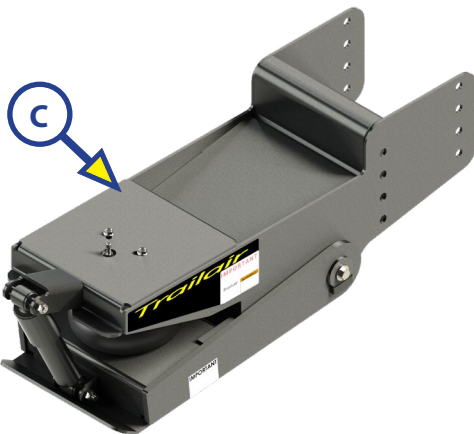

AIRRIDE® PIN BOX COMPONENTS

TOWING

Callout	Part #	Description
A	171200	L05 Air Ride Pin Box; 16,000 (OBSOLETE, Replaced by 158778)
B	155930	L05 Air Ride Pin Box; 18,000 (OBSOLETE, Replaced by 158778)
C	158778	Long Jaw Air Ride Pin Box; 21,000

AIRRIDE® PIN BOX COMPONENTS

TOWING

Side View

Side View

Side View

Callout	Part #	Description
D	158777	L07 Air Ride Pin Box; 21,000
E	179879	M15 HD Air Ride Pin Box; 18,000
F	155943	M19 Air Ride Pin Box; 21,000

NOTE: Part numbers are shown for identification purposes only. Not all parts are available for individual sale. All parts with a link to the Lippert Store can be purchased.

Callout	Part #	Description
G	156740	Tank Valve
H	432404	Air Spring
I	156067	Long Jaw Sub Assembly
J	156144	Bearing; 2 3/4" x 1"
K	118044	Nylon Locking Nut; 3/8" - 16
L	118045	Nylon Locking Nut; 1/2" - 13
M	118155	Carriage Bolt; 3/8" - 16
N	119084	Fasten Bolt; 1/2" - 13 x 3 3/4"
O	122802	Washer; 1/2"
P	126545	Tap Bolt; 1/2" - 20

TOWING

Callout	Part #	Description
Q	156680	Rod; 13.38" x 1.50"
R	156612	Plate; 2.44" x 2.59"
S	177223	Shock