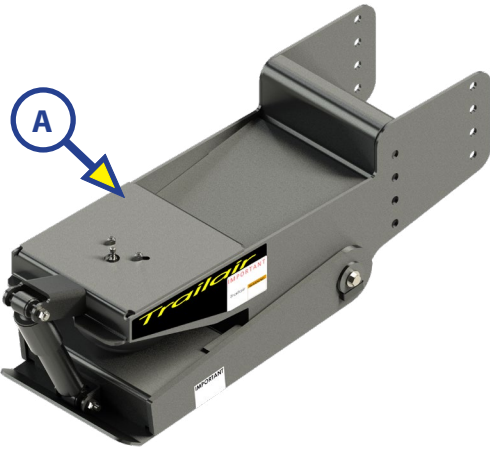

AIRRIDE® PIN BOX COMPONENTS

TOWING

Callout	Part #	Description
A	171200	L05 Air Ride Pin Box; 16,000 (OBSOLETE, Replaced by 158778)
B	155930	L05 Air Ride Pin Box; 18,000 (OBSOLETE, Replaced by 158778)
C	158778	Long Jaw Air Ride Pin Box; 21,000

AIRRIDE® PIN BOX COMPONENTS

TOWING

Side View

Side View

Side View

Callout	Part #	Description
D	158777	L07 Air Ride Pin Box; 21,000
E	179879	M15 HD Air Ride Pin Box; 18,000
F	155943	M19 Air Ride Pin Box; 21,000

NOTE: Part numbers are shown for identification purposes only. Not all parts are available for individual sale. All parts with a link to the Lippert Store can be purchased.

Callout	Part #	Description
G	156740	Tank Valve
H	432404	Air Spring
I	156067	Long Jaw Sub Assembly
J	156144	Bearing; 2 3/4" x 1"
K	118044	Nylon Locking Nut; 3/8" - 16
L	118045	Nylon Locking Nut; 1/2" - 13
M	118155	Carriage Bolt; 3/8" - 16
N	119084	Fasten Bolt; 1/2" - 13 x 3 3/4"
O	122802	Washer; 1/2"
P	126545	Tap Bolt; 1/2" - 20

TOWING

Callout	Part #	Description
Q	156680	Rod; 13.38" x 1.50"
R	156612	Plate; 2.44" x 2.59"
S	177223	Shock