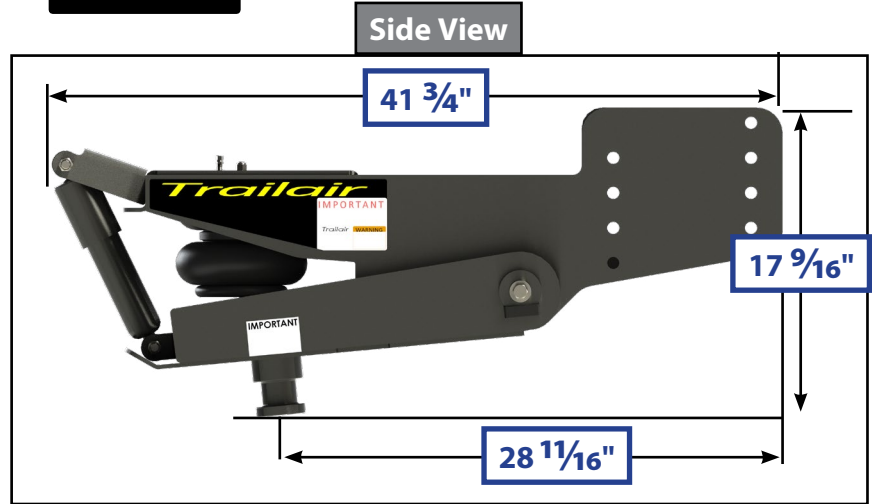

AIRRIDE® PIN BOX COMPONENTS

TOWING

Callout	Part #	Description
A	171200	L05 Air Ride Pin Box; 16,000 (OBSOLETE, Replaced by 158778)
B	155930	L05 Air Ride Pin Box; 18,000 (OBSOLETE, Replaced by 158778)
C	158778	Long Jaw Air Ride Pin Box; 21,000

AIRRIDE® PIN BOX COMPONENTS

TOWING

Side View

Side View

Side View

Callout	Part #	Description
D	158777	L07 Air Ride Pin Box; 21,000
E	179879	M15 HD Air Ride Pin Box; 18,000
F	155943	M19 Air Ride Pin Box; 21,000

NOTE: Part numbers are shown for identification purposes only. Not all parts are available for individual sale. All parts with a link to the Lippert Store can be purchased.

Callout	Part #	Description
G	156740	Tank Valve
H	432404	Air Spring
I	156067	Long Jaw Sub Assembly
J	156144	Bearing; 2 3/4" x 1"
K	118044	Nylon Locking Nut; 3/8" - 16
L	118045	Nylon Locking Nut; 1/2" - 13
M	118155	Carriage Bolt; 3/8" - 16
N	119084	Fasten Bolt; 1/2" - 13 x 3 3/4"
O	122802	Washer; 1/2"
P	126545	Tap Bolt; 1/2" - 20

TOWING

Callout	Part #	Description
Q	156680	Rod; 13.38" x 1.50"
R	156612	Plate; 2.44" x 2.59"
S	177223	Shock