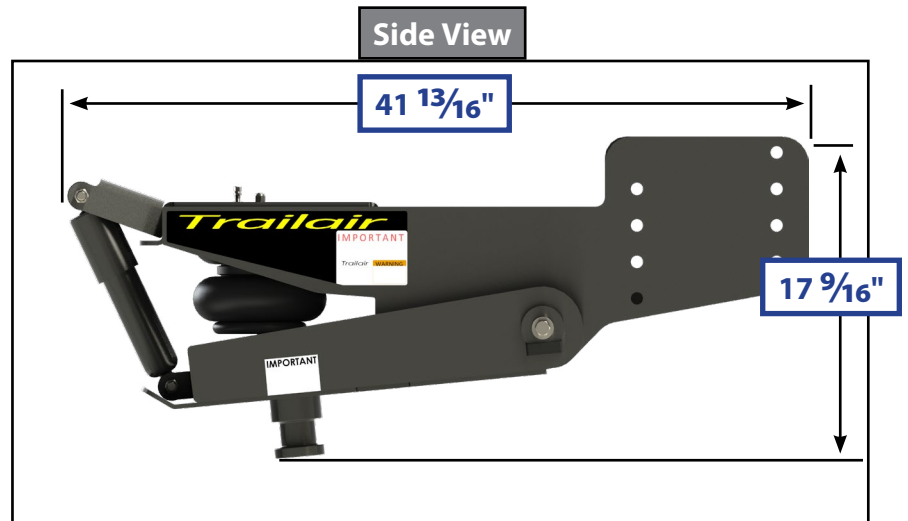

AIRRIDE® PIN BOX COMPONENTS

TOWING

Callout	Part #	Description
A	171200	L05 Air Ride Pin Box; 16,000 (OBSOLETE, Replaced by 158778)
B	155930	L05 Air Ride Pin Box; 18,000 (OBSOLETE, Replaced by 158778)
C	158778	Long Jaw Air Ride Pin Box; 21,000

AIRRIDE® PIN BOX COMPONENTS

TOWING

Side View

Side View

Side View

Callout	Part #	Description
D	158777	L07 Air Ride Pin Box; 21,000
E	179879	M15 HD Air Ride Pin Box; 18,000
F	155943	M19 Air Ride Pin Box; 21,000

NOTE: Part numbers are shown for identification purposes only. Not all parts are available for individual sale. All parts with a link to the Lippert Store can be purchased.

Callout	Part #	Description
G	156740	Tank Valve
H	432404	Air Spring
I	156067	Long Jaw Sub Assembly
J	156144	Bearing; 2 3/4" x 1"
K	118044	Nylon Locking Nut; 3/8" - 16
L	118045	Nylon Locking Nut; 1/2" - 13
M	118155	Carriage Bolt; 3/8" - 16
N	119084	Fasten Bolt; 1/2" - 13 x 3 3/4"
O	122802	Washer; 1/2"
P	126545	Tap Bolt; 1/2" - 20

TOWING

Callout	Part #	Description
Q	156680	Rod; 13.38" x 1.50"
R	156612	Plate; 2.44" x 2.59"
S	177223	Shock