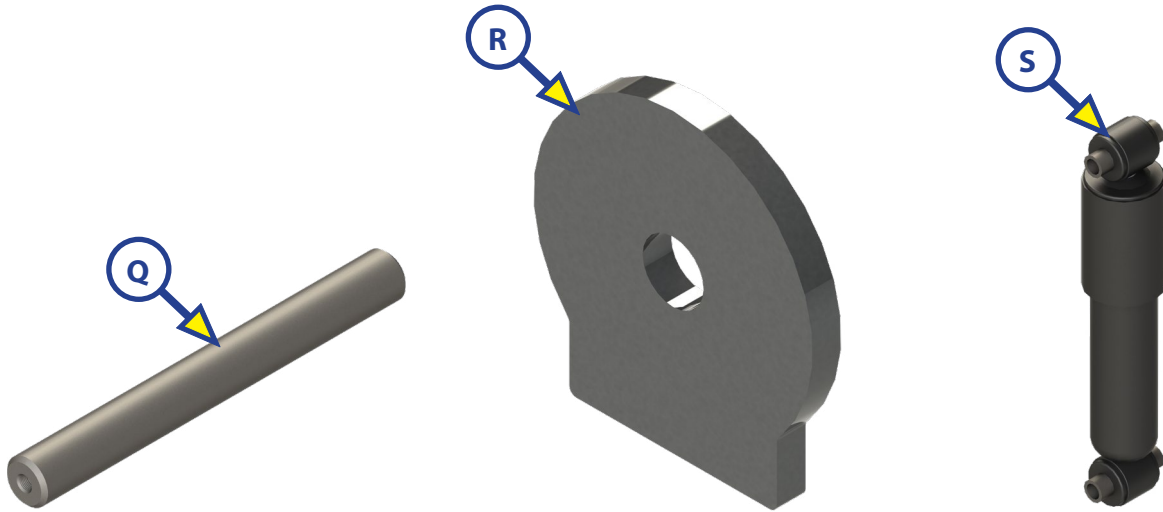

AIRRIDE® PIN BOX COMPONENTS

TOWING

Callout	Part #	Description
A	171200	L05 Air Ride Pin Box; 16,000 (OBSOLETE, Replaced by 158778)
B	155930	L05 Air Ride Pin Box; 18,000 (OBSOLETE, Replaced by 158778)
C	158778	Long Jaw Air Ride Pin Box; 21,000

AIRRIDE® PIN BOX COMPONENTS

TOWING

Side View

Side View

Side View

Callout	Part #	Description
D	158777	L07 Air Ride Pin Box; 21,000
E	179879	M15 HD Air Ride Pin Box; 18,000
F	155943	M19 Air Ride Pin Box; 21,000

NOTE: Part numbers are shown for identification purposes only. Not all parts are available for individual sale. All parts with a link to the Lippert Store can be purchased.

Callout	Part #	Description
G	156740	Tank Valve
H	432404	Air Spring
I	156067	Long Jaw Sub Assembly
J	156144	Bearing; 2 3/4" x 1"
K	118044	Nylon Locking Nut; 3/8" - 16
L	118045	Nylon Locking Nut; 1/2" - 13
M	118155	Carriage Bolt; 3/8" - 16
N	119084	Fasten Bolt; 1/2" - 13 x 3 3/4"
O	122802	Washer; 1/2"
P	126545	Tap Bolt; 1/2" - 20

TOWING

Callout	Part #	Description
Q	156680	Rod; 13.38" x 1.50"
R	156612	Plate; 2.44" x 2.59"
S	177223	Shock