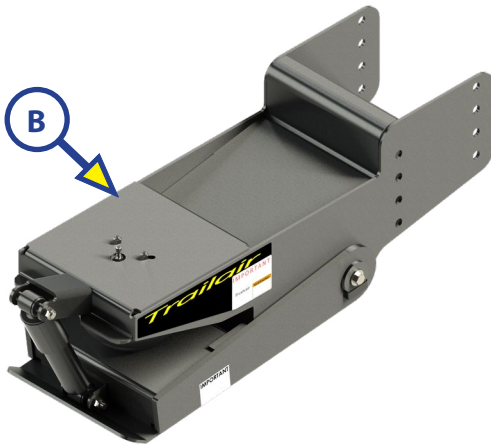

AIRRIDE® PIN BOX COMPONENTS

TOWING

Callout	Part #	Description
A	171200	L05 Air Ride Pin Box; 16,000 (OBSOLETE, Replaced by 158778)
B	155930	L05 Air Ride Pin Box; 18,000 (OBSOLETE, Replaced by 158778)
C	158778	Long Jaw Air Ride Pin Box; 21,000

AIRRIDE® PIN BOX COMPONENTS

TOWING

Side View

Side View

Side View

Callout	Part #	Description
D	158777	L07 Air Ride Pin Box; 21,000
E	179879	M15 HD Air Ride Pin Box; 18,000
F	155943	M19 Air Ride Pin Box; 21,000

NOTE: Part numbers are shown for identification purposes only. Not all parts are available for individual sale. All parts with a link to the Lippert Store can be purchased.

Callout	Part #	Description
G	156740	Tank Valve
H	432404	Air Spring
I	156067	Long Jaw Sub Assembly
J	156144	Bearing; 2 3/4" x 1"
K	118044	Nylon Locking Nut; 3/8" - 16
L	118045	Nylon Locking Nut; 1/2" - 13
M	118155	Carriage Bolt; 3/8" - 16
N	119084	Fasten Bolt; 1/2" - 13 x 3 3/4"
O	122802	Washer; 1/2"
P	126545	Tap Bolt; 1/2" - 20

TOWING

Callout	Part #	Description
Q	156680	Rod; 13.38" x 1.50"
R	156612	Plate; 2.44" x 2.59"
S	177223	Shock