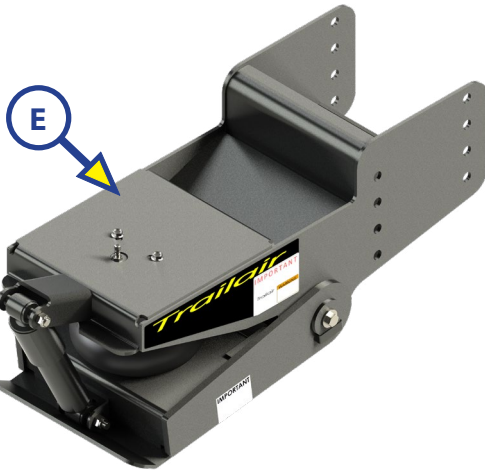

AIRRIDE® PIN BOX COMPONENTS

TOWING

Callout	Part #	Description
A	171200	L05 Air Ride Pin Box; 16,000 (OBSOLETE, Replaced by 158778)
B	155930	L05 Air Ride Pin Box; 18,000 (OBSOLETE, Replaced by 158778)
C	158778	Long Jaw Air Ride Pin Box; 21,000

AIRRIDE® PIN BOX COMPONENTS

TOWING

Side View

Side View

Side View

Callout	Part #	Description
D	158777	L07 Air Ride Pin Box; 21,000
E	179879	M15 HD Air Ride Pin Box; 18,000
F	155943	M19 Air Ride Pin Box; 21,000

NOTE: Part numbers are shown for identification purposes only. Not all parts are available for individual sale. All parts with a link to the Lippert Store can be purchased.

Callout	Part #	Description
G	156740	Tank Valve
H	432404	Air Spring
I	156067	Long Jaw Sub Assembly
J	156144	Bearing; 2 3/4" x 1"
K	118044	Nylon Locking Nut; 3/8" - 16
L	118045	Nylon Locking Nut; 1/2" - 13
M	118155	Carriage Bolt; 3/8" - 16
N	119084	Fasten Bolt; 1/2" - 13 x 3 3/4"
O	122802	Washer; 1/2"
P	126545	Tap Bolt; 1/2" - 20

TOWING

Callout	Part #	Description
Q	156680	Rod; 13.38" x 1.50"
R	156612	Plate; 2.44" x 2.59"
S	177223	Shock