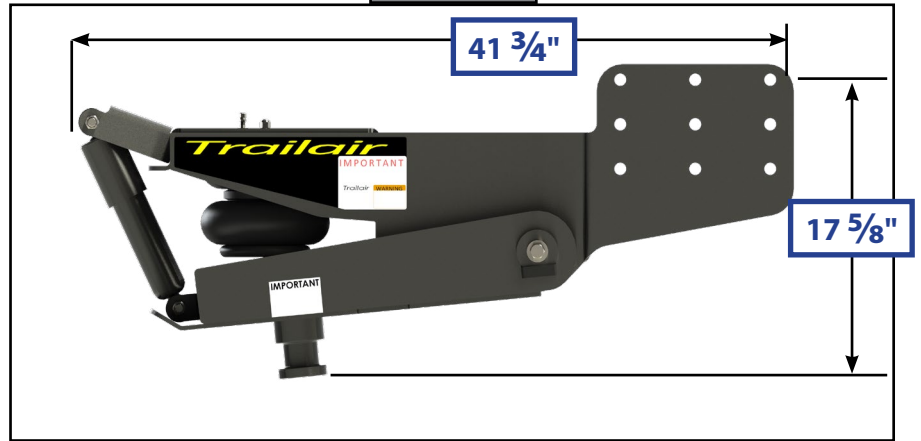

AIRRIDE® PIN BOX COMPONENTS

TOWING

Callout	Part #	Description
A	171200	L05 Air Ride Pin Box; 16,000 (OBSOLETE, Replaced by 158778)
B	155930	L05 Air Ride Pin Box; 18,000 (OBSOLETE, Replaced by 158778)
C	158778	Long Jaw Air Ride Pin Box; 21,000

AIRRIDE® PIN BOX COMPONENTS

TOWING

Side View

Side View

Side View

Callout	Part #	Description
D	158777	L07 Air Ride Pin Box; 21,000
E	179879	M15 HD Air Ride Pin Box; 18,000
F	155943	M19 Air Ride Pin Box; 21,000

NOTE: Part numbers are shown for identification purposes only. Not all parts are available for individual sale. All parts with a link to the Lippert Store can be purchased.

Callout	Part #	Description
G	156740	Tank Valve
H	432404	Air Spring
I	156067	Long Jaw Sub Assembly
J	156144	Bearing; 2 3/4" x 1"
K	118044	Nylon Locking Nut; 3/8" - 16
L	118045	Nylon Locking Nut; 1/2" - 13
M	118155	Carriage Bolt; 3/8" - 16
N	119084	Fasten Bolt; 1/2" - 13 x 3 3/4"
O	122802	Washer; 1/2"
P	126545	Tap Bolt; 1/2" - 20

TOWING

Callout	Part #	Description
Q	156680	Rod; 13.38" x 1.50"
R	156612	Plate; 2.44" x 2.59"
S	177223	Shock