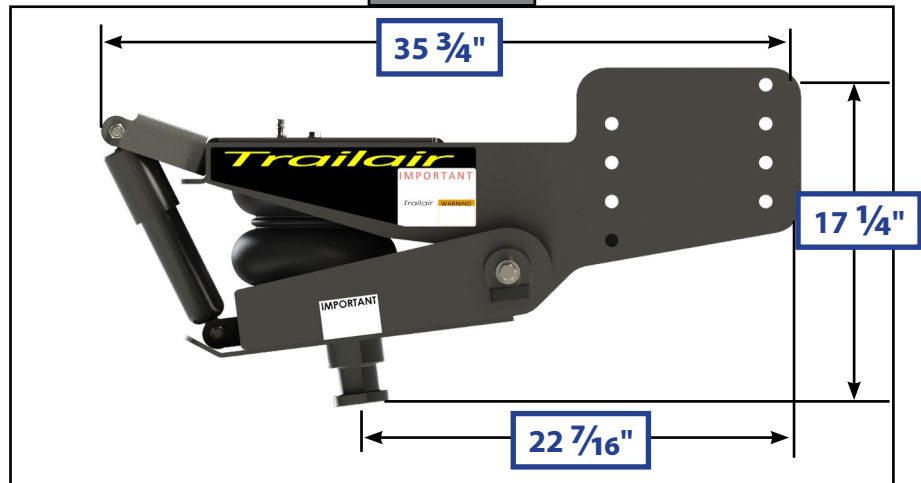

AIRRIDE® PIN BOX COMPONENTS

TOWING

Callout	Part #	Description
A	171200	L05 Air Ride Pin Box; 16,000 (OBSOLETE, Replaced by 158778)
B	155930	L05 Air Ride Pin Box; 18,000 (OBSOLETE, Replaced by 158778)
C	158778	Long Jaw Air Ride Pin Box; 21,000

AIRRIDE® PIN BOX COMPONENTS

TOWING

Side View

Side View

Side View

Callout	Part #	Description
D	158777	L07 Air Ride Pin Box; 21,000
E	179879	M15 HD Air Ride Pin Box; 18,000
F	155943	M19 Air Ride Pin Box; 21,000

NOTE: Part numbers are shown for identification purposes only. Not all parts are available for individual sale. All parts with a link to the Lippert Store can be purchased.

Callout	Part #	Description
G	156740	Tank Valve
H	432404	Air Spring
I	156067	Long Jaw Sub Assembly
J	156144	Bearing; 2 3/4" x 1"
K	118044	Nylon Locking Nut; 3/8" - 16
L	118045	Nylon Locking Nut; 1/2" - 13
M	118155	Carriage Bolt; 3/8" - 16
N	119084	Fasten Bolt; 1/2" - 13 x 3 3/4"
O	122802	Washer; 1/2"
P	126545	Tap Bolt; 1/2" - 20

TOWING

Callout	Part #	Description
Q	156680	Rod; 13.38" x 1.50"
R	156612	Plate; 2.44" x 2.59"
S	177223	Shock