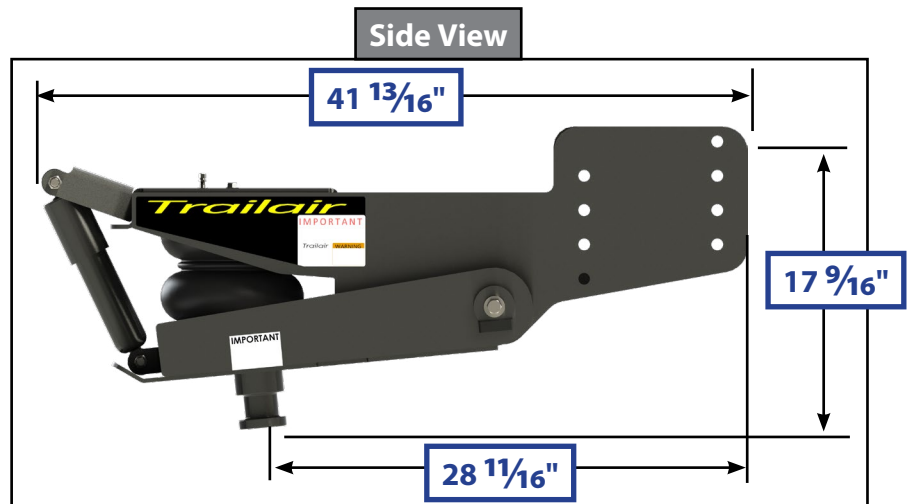

AIRRIDE® PIN BOX COMPONENTS

TOWING

Callout	Part #	Description
A	171200	L05 Air Ride Pin Box; 16,000 (OBSOLETE, Replaced by 158778)
B	155930	L05 Air Ride Pin Box; 18,000 (OBSOLETE, Replaced by 158778)
C	158778	Long Jaw Air Ride Pin Box; 21,000

AIRRIDE® PIN BOX COMPONENTS

TOWING

Side View

Side View

Side View

Callout	Part #	Description
D	158777	L07 Air Ride Pin Box; 21,000
E	179879	M15 HD Air Ride Pin Box; 18,000
F	155943	M19 Air Ride Pin Box; 21,000

NOTE: Part numbers are shown for identification purposes only. Not all parts are available for individual sale. All parts with a link to the Lippert Store can be purchased.

Callout	Part #	Description
G	156740	Tank Valve
H	432404	Air Spring
I	156067	Long Jaw Sub Assembly
J	156144	Bearing; 2 3/4" x 1"
K	118044	Nylon Locking Nut; 3/8" - 16
L	118045	Nylon Locking Nut; 1/2" - 13
M	118155	Carriage Bolt; 3/8" - 16
N	119084	Fasten Bolt; 1/2" - 13 x 3 3/4"
O	122802	Washer; 1/2"
P	126545	Tap Bolt; 1/2" - 20

TOWING

Callout	Part #	Description
Q	156680	Rod; 13.38" x 1.50"
R	156612	Plate; 2.44" x 2.59"
S	177223	Shock