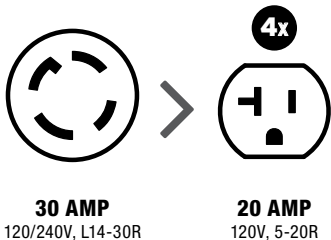

### ★ Features

 **250** VOLTS

 **30** AMPS

 **10** GAUGE

### ⚠ Receptacles

### 🔍 Specifications

WIRE GAUGE	10 AWG
LENGTH	20 ft.
END "A"	L14-30R
END "B"	5-20R
END "A" VOLTAGE RATING	120/240
END "B" VOLTAGE RATING	120/240
NUMBER OF CONDUCTORS	4

Extend 30 amps of generator power with the Champion 20-foot extension cord. Brilliantly designed with a flat cable, this durable cord fits easily under doors or windows, remains flexible in extreme heat or cold and converts your 30-amp locking outlet to four 20-amp household outlets.