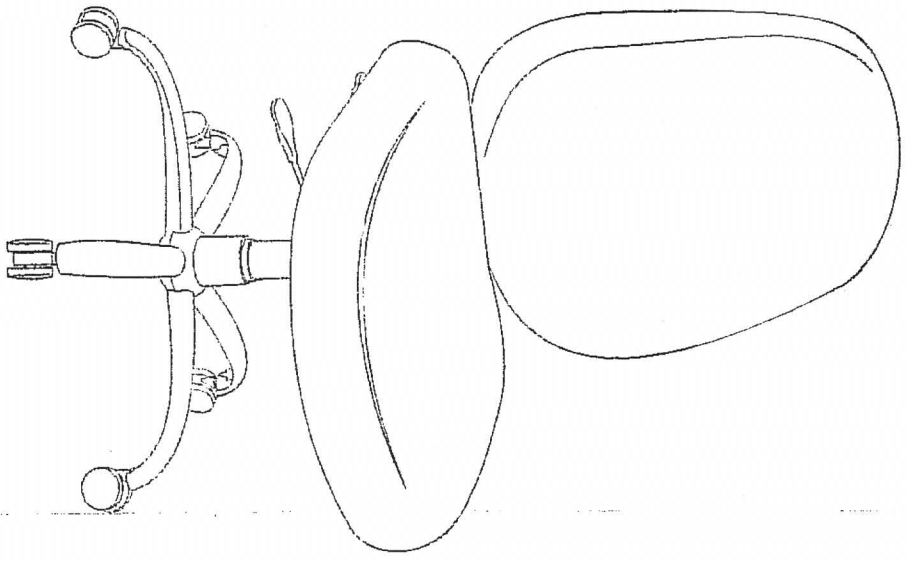

WV

Todel 715MG

Assembly Instructions

Parts Listing

- A** Base + Casters 1 set
- B** Gas Lift 1 pc.
- C** Telescopic Bellows 1 pc.
- D** Chair Back 1 pc.
- E** Chair Seat with Seat Mechanism 1 set
- F** Knob 1 pc.
- A** Washer 10 pcs.
- B** M6 X 30mm Hex Screw 10 pcs.
- C** 73SSYAG-ARMS Adjustable Armsel 2 pcs.

Optional

ASSEMBLY NOTES:
 During assembly, hand tighten screws only. When all screws are in place, you may then tighten all screws completely.
CAUTION: 1. Do not use this chair as a step ladder.
 2. Check for loose screws and tighten them anytime.