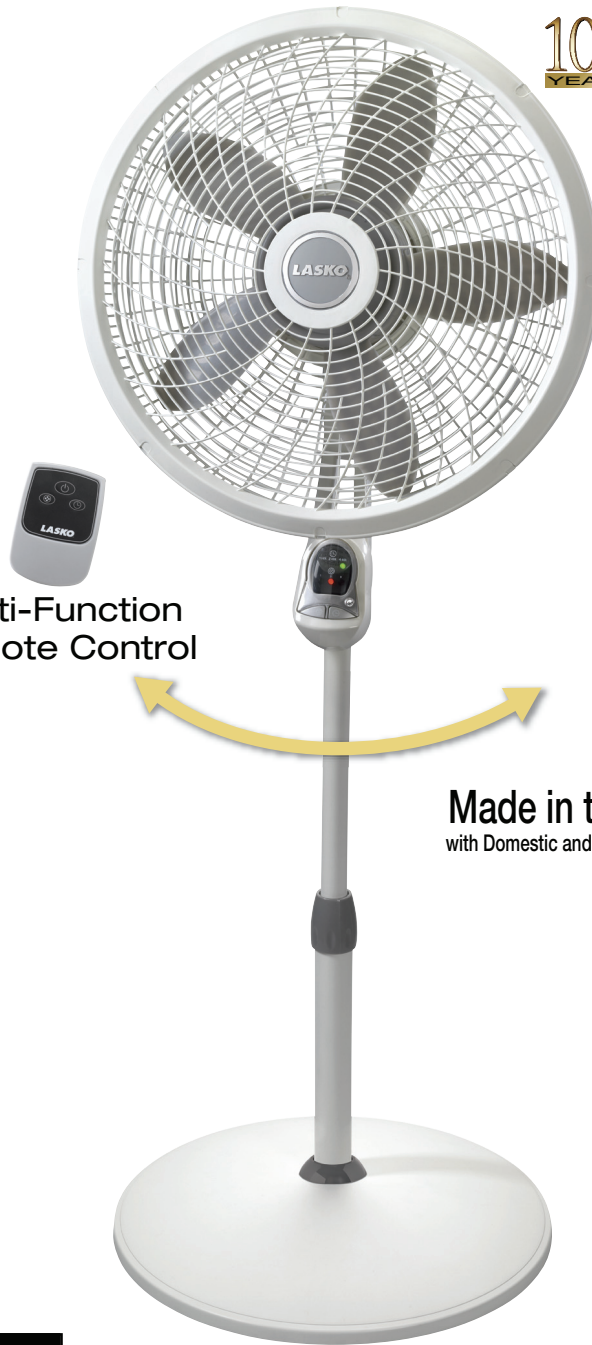

LASKO
Innovators in Home Comfort

100
YEARS
QUALITY-COMFORT-DURABILITY

Powerfully Cools
the Largest Home Spaces

18" Remote Control
Cyclone[®]
Pedestal Fan

Multi-Function
Remote Control

Fully Adjustable Height
(41" to 53½")

Made in the USA
with Domestic and Imported Parts

Oscillation, Tilt-Back, and Adjustable
Height for Precision Air Delivery

Three Performance Speeds

Programmable Timer
1, 2, or 4 hours

Simple "No Tools" Assembly

Patented Safety Fuse Technology
The Blue Plug[™]

Model 1885

18" Remote Control Cyclone® Pedestal Fan

100 YEARS
QUALITY
COMFORT
DURABILITY

Powerfully Cools the
Largest Home Spaces

18" Swirling Cyclone Grill
for Maximum Performance

Quietly Cools with Three
Energy-Efficient Speeds

Widespread Oscillation

Fully Adjustable Height
(41" to 53 1/2")
for Maximum Versatility

ETL Listed

Easily Tilts to Direct
Air Where Needed

Multi-Function
Remote Control