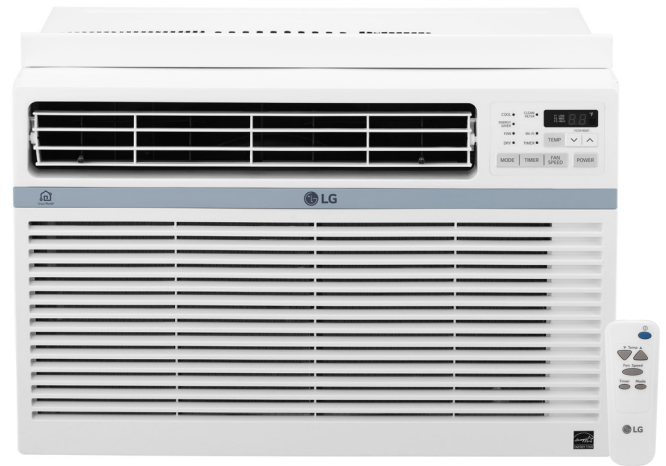

Window Air Conditioner

LW8017ERSM

IT'S ALL ABOUT CONTROL

Cool a little while you save a lot. With 8,000 BTU this Smart (Wi-Fi Controllable) Air Conditioner will save you energy and money while cooling a room up to 340 square feet. Plus, we've got you covered with Auto Restart, so when storms, high wind or heat waves cause a power outage, your unit automatically turns back on when power returns. This unit works with your Smartphone control (Apple IOS and Android).

PERFORMANCE

- 8,000 BTU
- CEER 12.0 / EER 12.1
- Dehumidification (Pts/Hr) 2.2
- Est. Cooling Area 340 sq. ft. (Room size 17' x 20')

FEATURES

- Smart (WiFi)
- Works with Smartphone control (Apple IOS and Android)
- 3 Cooling & Fan Speeds with Auto Cool

Electronic Touch Controls with Remote

Control the temperature of your room with just a push of a button. Our stylish remote control is easy to use and allows you to cool down from across the room.

PERFORMANCE

BTU Performance	8,000
CEER	12.0
EER	12.1
ENERGY STAR®	No
Dehumid. (Pts/Hr)	2.2
Dry Air Flow (CFM)	220
dBA Level (Indoor/Outdoor)	54/60
Est. Cooling Area (SQ. FT.)	340
Refrigerant	R32

FEATURES

WiFi Connection	Yes
Thermostat Control	Thermistor
Air Deflection	4-Way
Remote Controller	Yes
Auto Restart	Yes
Energy Saver Function	Yes
Timer	24 Hr, On/Off
Filter Alarm Function	Yes
Fan Speed Cooling	3
Fan Only Speed	3
Compressor	Rotary
In Door Fan Type	Turbo
Type Air Discharge	Top Discharge
Outdoor Vent/Exhaust	Yes
Chassis Type	Top Down