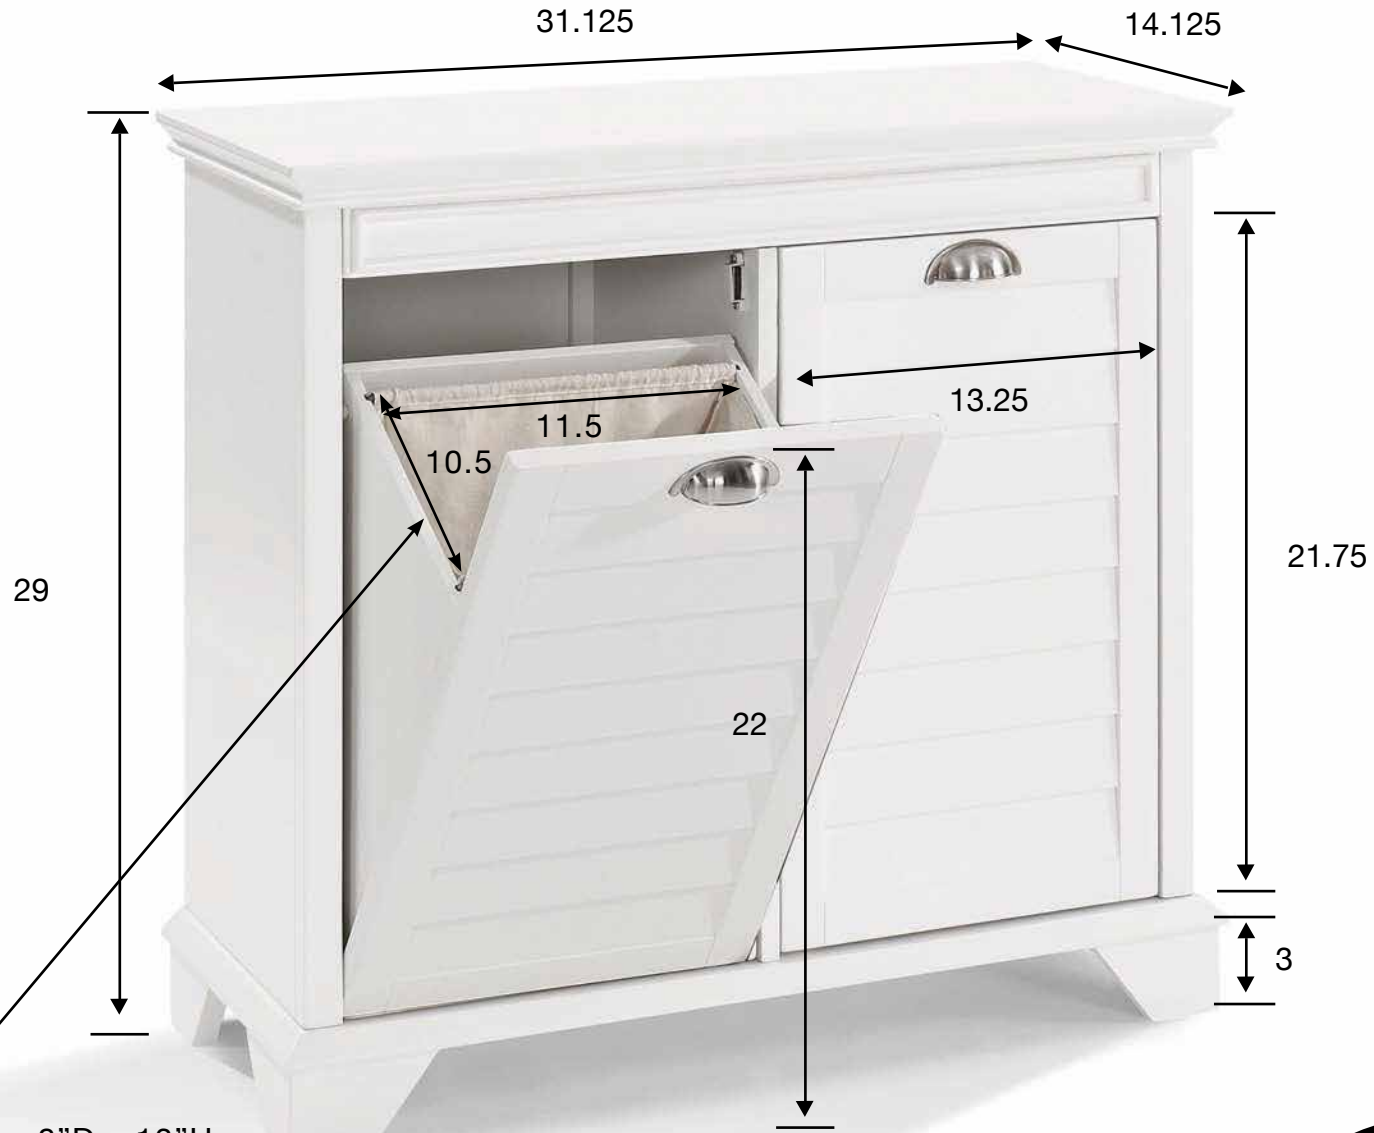

LYDIA LINEN BATHROOM HAMPER CF7003

Fabric Inner: 11"W x 8"D x 13"H