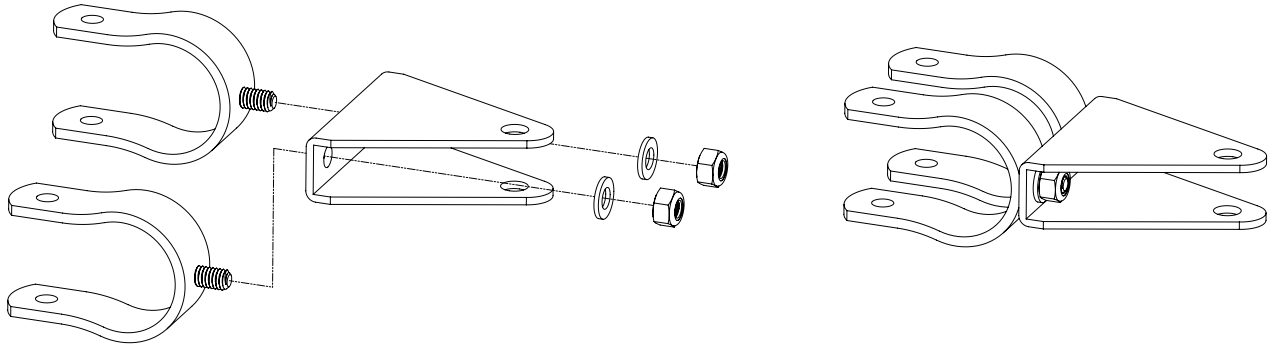

AXTB UNIVERSAL TUBE BRACKETS

■ INSTALLATION

Pre-assemble the tubular clamp brackets to the gate bracket using the supplied washers and nylon-insert locknuts.

OTHER USES FOR TUBE BRACKETS:

- Decorative Signage
- Hanging Placards
- ZombieLock® (AXZL gate lock)

WARRANTY:

GHOST CONTROLS® AXTB Universal Tube Brackets are warrantied for 18 months with proof of purchase. An additional 6 month warranty is available at NO COST if you register your item within 30 days of purchase on www.ghostcontrols.com/register. See warranty terms on www.ghostcontrols.com/warranty.