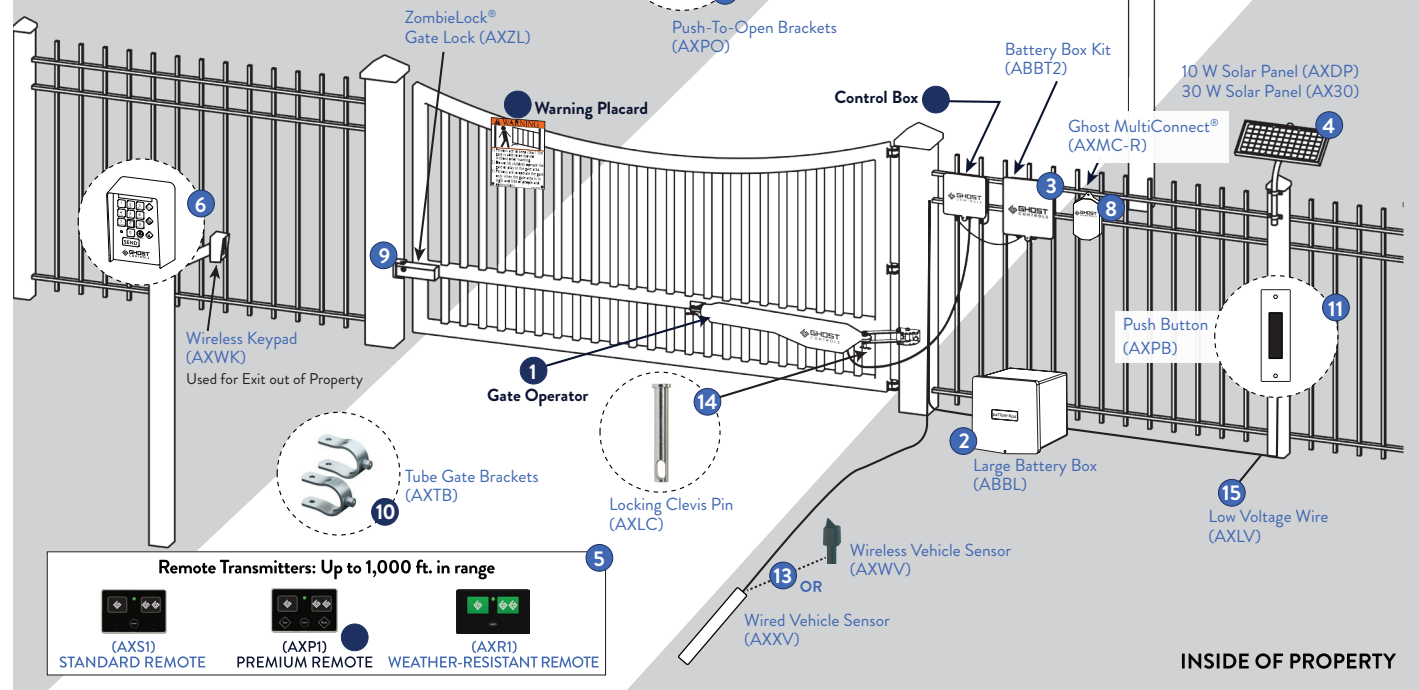

PREMIUM WIRELESS KEYPAD | AXWK

The Wireless Keypad not only opens and closes your Ghost Controls® gate, but you can create up to 40 unique codes for guests to access your property. The keypad also provides the ability to activate or deactivate PartyMode® (PARTY), 1KEY® (PartyMode Secure®) (10) and VacationMode® (V). The Wireless Keypad can also be used as a wireless exit if placed inside your property. 6

OUTDOOR MOUNTING PEDESTAL | AXGN

A simple and convenient solution for adding a Wireless Keypad to any post or column. This bracket is powder-coated aluminum and allows added convenience for access to a keypad from any vehicle. 7

GHOST MULTICONNECT® KIT | AXMC-R

Connects into the control panel and works with the Ghost Controls App to control your gate from your phone while using bluetooth, wifi or internet. 8

Max	5'	6'	8'	10'	12'	14'	16'	18'	20'
1000 lbs.	DS1U	DD2U							
900 lbs.		DS1U	DD2U						
800 lbs.			DS1U	DD2U					
700 lbs.				DS1U	DD2U				
600 lbs.					DS1U	DD2U			
500 lbs.						DS1U	DD2U		
400 lbs.							DS1U	DD2U	
350 lbs.								DS1U	DD2U
325 lbs.									DS1U
300 lbs.									

12 V BATTERY REQUIRED, NOT INCLUDED
*NOT RECOMMENDED FOR SOLID SURFACE GATES

LIMITED LIFETIME WARRANTY ON MOTOR AND GEAR ASSEMBLY!

LEGEND
● INCLUDED IN KIT
● ADDITIONAL ACCESSORIES

OUTSIDE OF PROPERTY

INSIDE OF PROPERTY

ZOMBIELOCK® | AXZL

The ZombieLock® will provide your home with the latest in automatic gate lock technology with advanced feedback to your Ghost Controls® gate controller. For single gates up to 16' max. or 12' max. for dual. 9

UNIVERSAL TUBE BRACKET KIT | AXTB

These mounting brackets attach to 1-1/2"-2" round tube gates. They can be used to install gate openers, the ZombieLock®, or any other device that needs to be attached to round tube gates. 10

WIRED PUSH BUTTON | AXPB

The standard push button will control a single or dual gate system up to 1,000' away with low voltage wire (not included). 11

PUSH-TO-OPEN BRACKETS* | AXPO

These brackets are used for installations when gates open away from the property and replace the rear mount pivot brackets. *Single gates require one and dual gates require two sets. 12

WIRED AND WIRELESS VEHICLE SENSOR | AXXV OR AXWV

The Ghost Controls® Vehicle Sensor is the easiest way to trigger your gate to open when a vehicle is trying to exit your property. The sensor is installed next to your driveway and connects to your gate's control board or wirelessly. 13

LOCKING CLEVIS PIN | AXLC

This pin secures the rear of the opener arm to the gate with a padlock (sold separately). 14

LOW VOLTAGE WIRE | AXLV

16 gauge stranded two conductor outdoor wire is recommended for use with installing our ac transformer. Can be used for the pushbutton and extending the solar panel wire too. 15