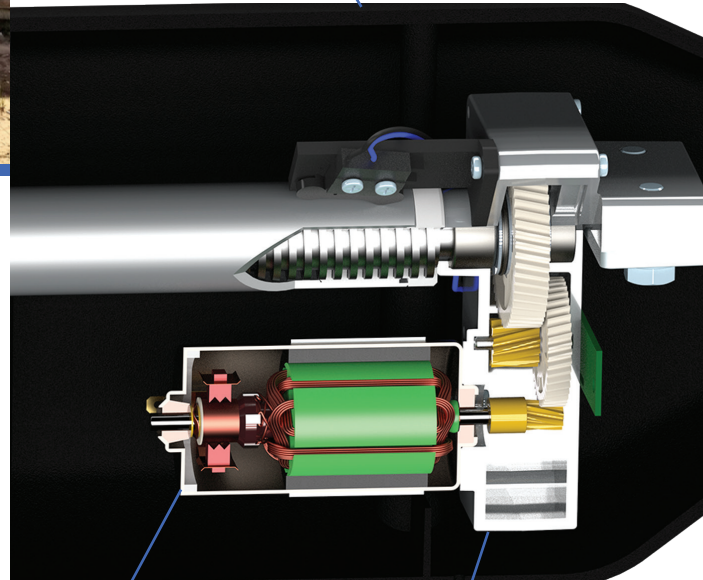

Improving *Lifestyles* Through Innovation®

GHOST CONTROLS® smart-ready* gate openers and accessories are designed to provide complete control and convenience for you and your family to access your property. Our openers can also be accessed with the Ghost Controls® App on your phone when you connect the Ghost MultiConnect® Kit* to your gate system. Our Decorative Series gate openers and accessories are available from your local big box store and are backed by a reliable 18 month warranty when you register your product online.

*Smart ready means an additional accessory, the AXMC-R Ghost MultiConnect® Kit, will be necessary to use this feature.

**LIMITED LIFETIME WARRANTY ON
MOTOR AND GEAR ASSEMBLY!**

**GHOST
CONTROLS**
"Improving *Lifestyles* through Innovation™"

Weather Resistant Housing

Limited Lifetime DC
Motor Warranty

Gear Assembly
Designed for Quiet
Operation with Limited
Lifetime Warranty

The **Decorative** Series
Automatic **Gate Openers**
and **Accessories**

Contact sales for more information: 850.846.6400

**GHOST
CONTROLS**
www.GhostControls.com

**LIMITED LIFETIME WARRANTY
ON MOTOR AND GEAR ASSEMBLY!**