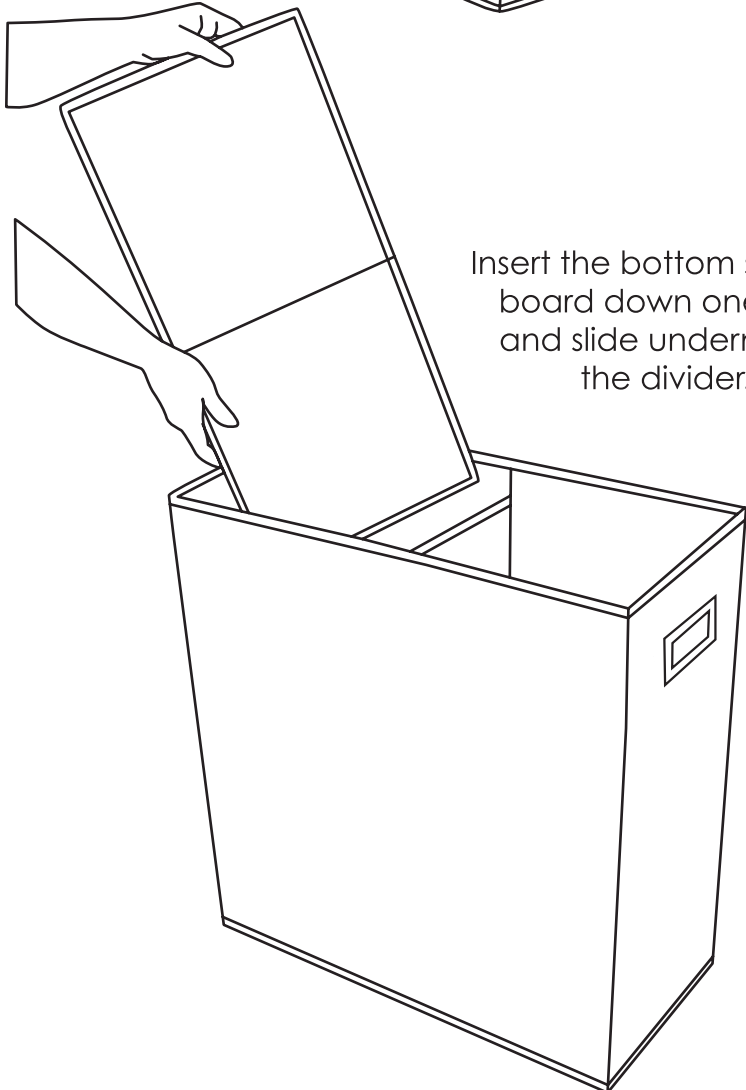

GFL6000GR

COLLAPSIBLE DOUBLE SORTER HAMPER

Unfold and pop open.

Flip over and zip closed.

Insert the bottom support board down one side and slide underneath the divider.

Greenway[®]

1-877-447-4768

www.ghpgroupinc.com