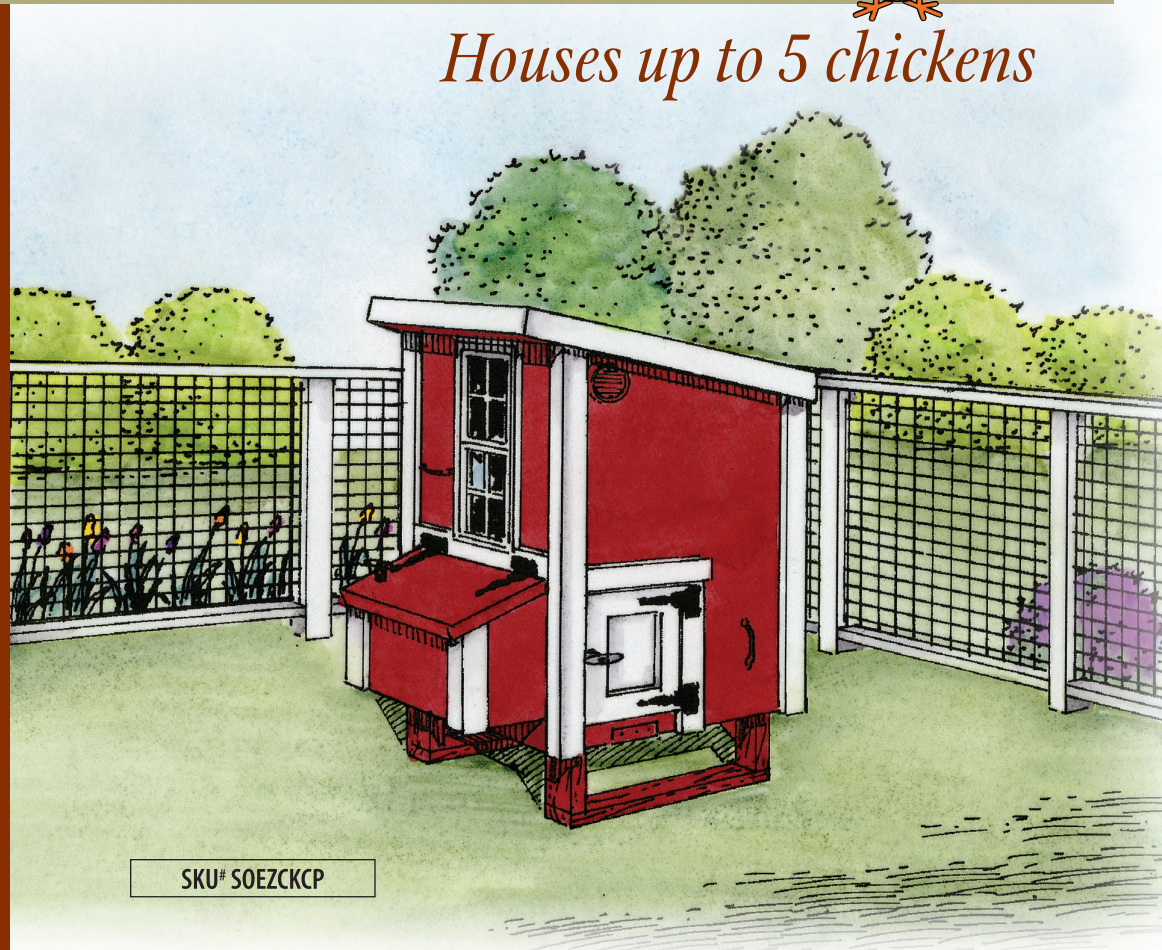

# SMALL OverEZ Chicken Coop x5

## standard SPECIFICATIONS

<b>foundation</b>	pressure treated runners, 9-1/2" off the ground
<b>floor</b>	joists with subfloor
<b>wall framing</b>	2x2
<b>roof framing</b>	2x2
<b>roof sheathing</b>	radiant barrier sheathing
<b>roof</b>	metal
<b>doors</b>	one man door with keyed latch one chicken door with wood ramp, keyed latch
<b>windows</b>	one 14"x21" aluminum window with screen
<b>nesting boxes</b>	two boxes with exterior access
<b>exterior</b>	LP smartside panel
<b>paint</b>	two colors
<b>trim</b>	3"
<b>faceboard</b>	2"
<b>overhangs</b>	front eave = 3", back eave = 1-1/2", and gables = 1-1/2"
<b>vents</b>	2
<b>roost</b>	2
<b>dimensions</b>	34" long x 45" wide x 54-1/2" high

*Houses up to 5 chickens*

SKU# SOEZCKCP

**THIS AMAZING** chicken coop assembles in less than 30 minutes with only a screw gun! The OverEZ Chicken Coop comes in panels for easy assembly. We have easy to read instructions and a video to assist you in assembly.