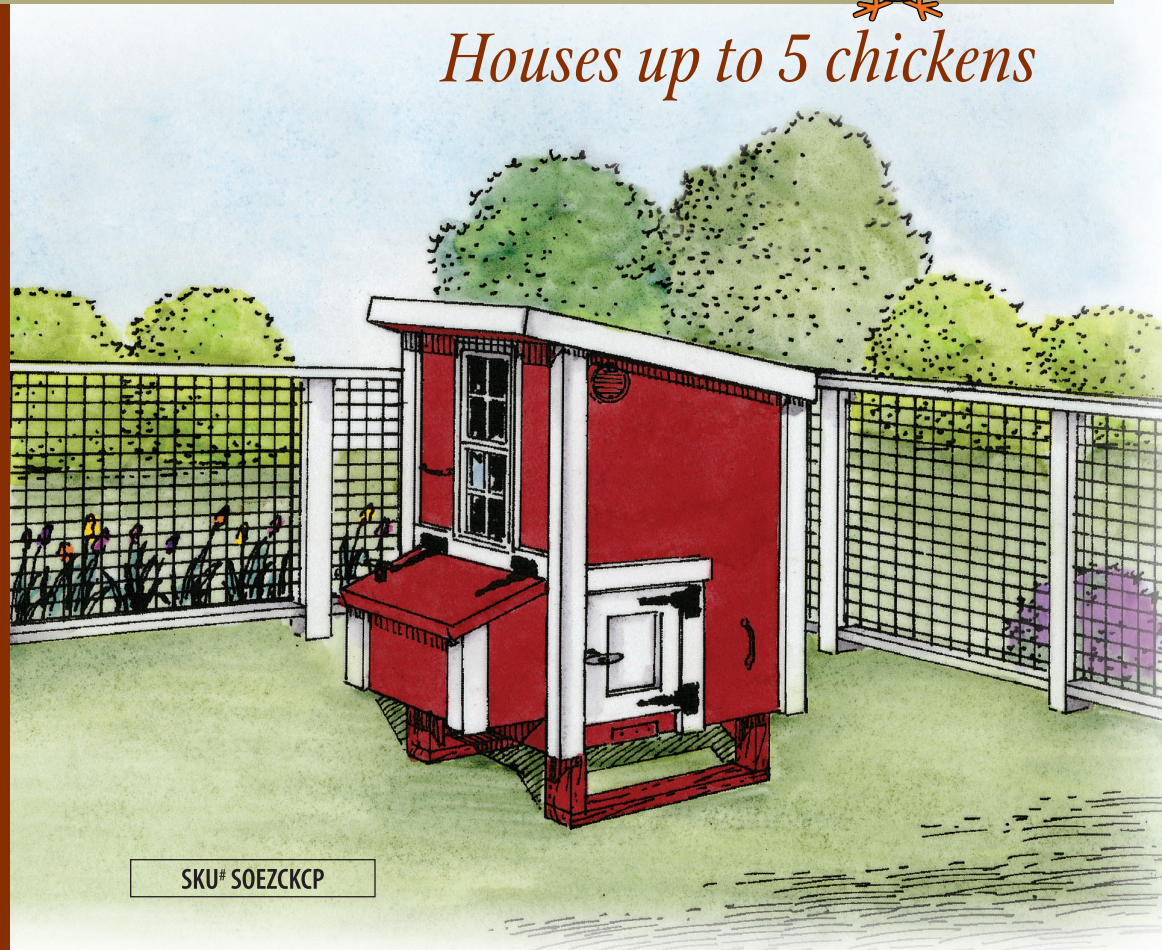

# SMALL OverEZ Chicken Coop x5

## standard SPECIFICATIONS

<b>foundation</b>	pressure treated runners, 9-1/2" off the ground
<b>floor</b>	joists with subfloor
<b>wall framing</b>	2x2
<b>roof framing</b>	2x2
<b>roof sheathing</b>	radiant barrier sheathing
<b>roof</b>	metal
<b>doors</b>	one man door with keyed latch one chicken door with wood ramp, keyed latch
<b>windows</b>	one 14"x21" aluminum window with screen
<b>nesting boxes</b>	two boxes with exterior access
<b>exterior</b>	LP smartside panel
<b>paint</b>	two colors
<b>trim</b>	3"
<b>faceboard</b>	2"
<b>overhangs</b>	front eave = 3", back eave = 1-1/2", and gables = 1-1/2"
<b>vents</b>	2
<b>roost</b>	2
<b>dimensions</b>	34" long x 45" wide x 54-1/2" high

*Houses up to 5 chickens*

SKU# SOEZCKP

**THIS AMAZING** chicken coop assembles in less than 30 minutes with only a screw gun! The OverEZ Chicken Coop comes in panels for easy assembly. We have easy to read instructions and a video to assist you in assembly.