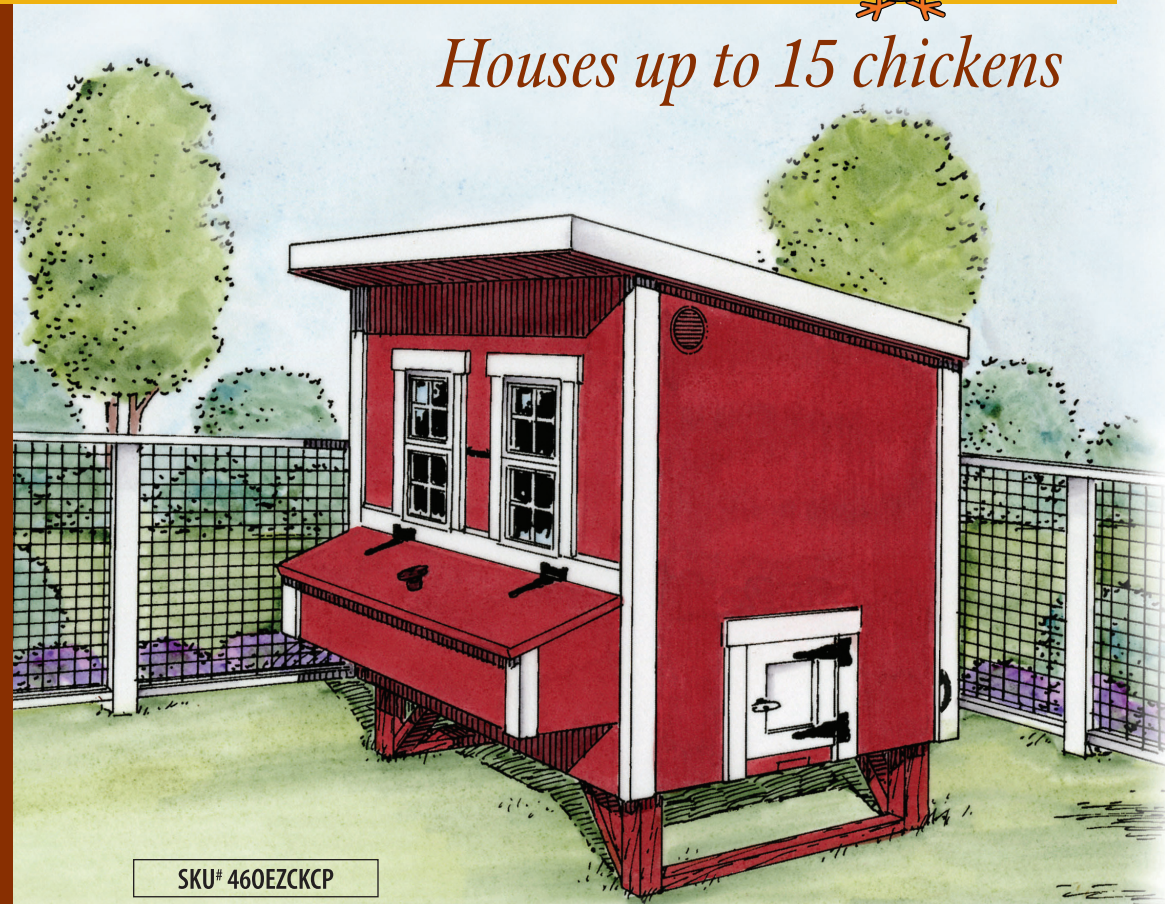

LARGE OverEZ Chicken Coop x15

standard SPECIFICATIONS

foundation	pressure treated runners, 10-1/2" off the ground
floor	joists with subfloor
wall framing	2x3
roof framing	2x3
roof sheathing	radiant barrier sheathing
roof	metal
doors	one man door with keyed latch one chicken door with wood ramp, keyed latch
windows	two 14"x21" aluminum windows with screens
nesting boxes	five boxes with exterior access
exterior	LP smartside panel
paint	two colors
trim	3"
faceboard	4"
overhangs	front eave = 10", back eave = 1-1/2", and gables = 1-1/2"
vents	2
roost	2
dimensions	74" long x 60" wide x 72-1/2" high

Houses up to 15 chickens

THIS AMAZING chicken coop assembles in less than 30 minutes with only a screw gun! The OverEZ Chicken Coop comes in panels for easy assembly. We have easy to read instructions and a video to assist you in assembly.