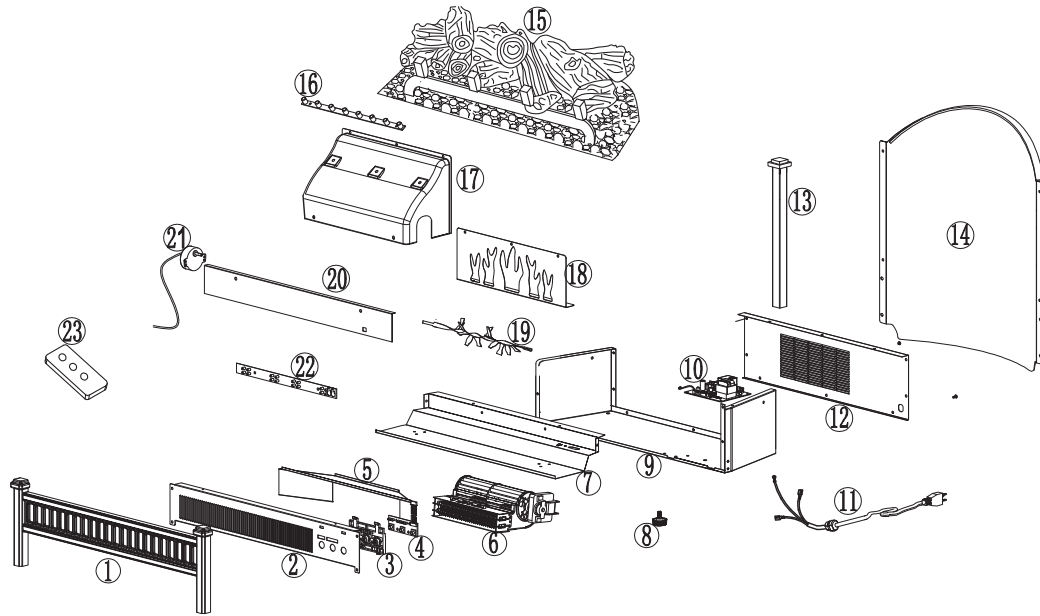

PACKAGE CONTENTS

Ref.	Description	Model #LH-24 / GEL25H12	Model #LI-24 / GEL26113
1	Fence	EFLH24359AC	EFLH24359AC
2	Front panel	EFLH24358AC	
3	Plastic button panel	EFLH24360AC	
4	Control panel	EF23023102X	
5	Channel	EFLH24357AC	
6	Heater components	EFLH24369AC	
7	Support panel	EFLH24353AC	
8	Adjustable leg	EFLH24364AC	
9	Bottom case components	EFLH24100AC	
10	Main board(PCB)	EF33503AC-log	
11	Power cord	EFLH24372AC	
12	Back panel	EFLH24350AC	
13	Square tube		EFLI24350AC
14	Fireback		EFLI24100AC
15	Log Set	EFLH24361AC	EFLI24361AC
16	LED ARRAY II (log set light)	EF23023104X	
17	Plastic lining	EFLH24362AC	
18	Flame panel	EFLH24354AC	
19	Flame reflector	EFLH24367AC	
20	Plastic panel	EFLH24363AC	
21	Synchronous motor	EFLH24368AC	
22	LED ARRAY I (flame light)	EF23023103X	
23	Remote control	EF33510AS	