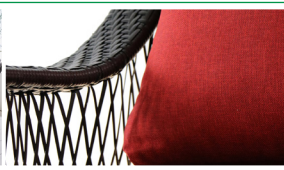

### Features

- Quality patio furniture designs fit for any outdoor location
- Durable, all-weather construction with heavy-duty steel frames treated for outdoor weather protection
- Premium resin weave, handcrafted to be stronger than traditional wicker
- Fire pit tables available for day-to-night entertaining
- Swivel gliders perform a 360-degree spin and gentle gliding motion
- Thick, foam cushions available in multiple fabric color options
- Traditional handwoven resin strapping with open-weave details
- Two coordinating accent pillows are included with each sofa
- Plush cushions and pillows are quick to dry, UV protected, and stain resistant
- Assembly required - hardware included
- Quality checked and approved