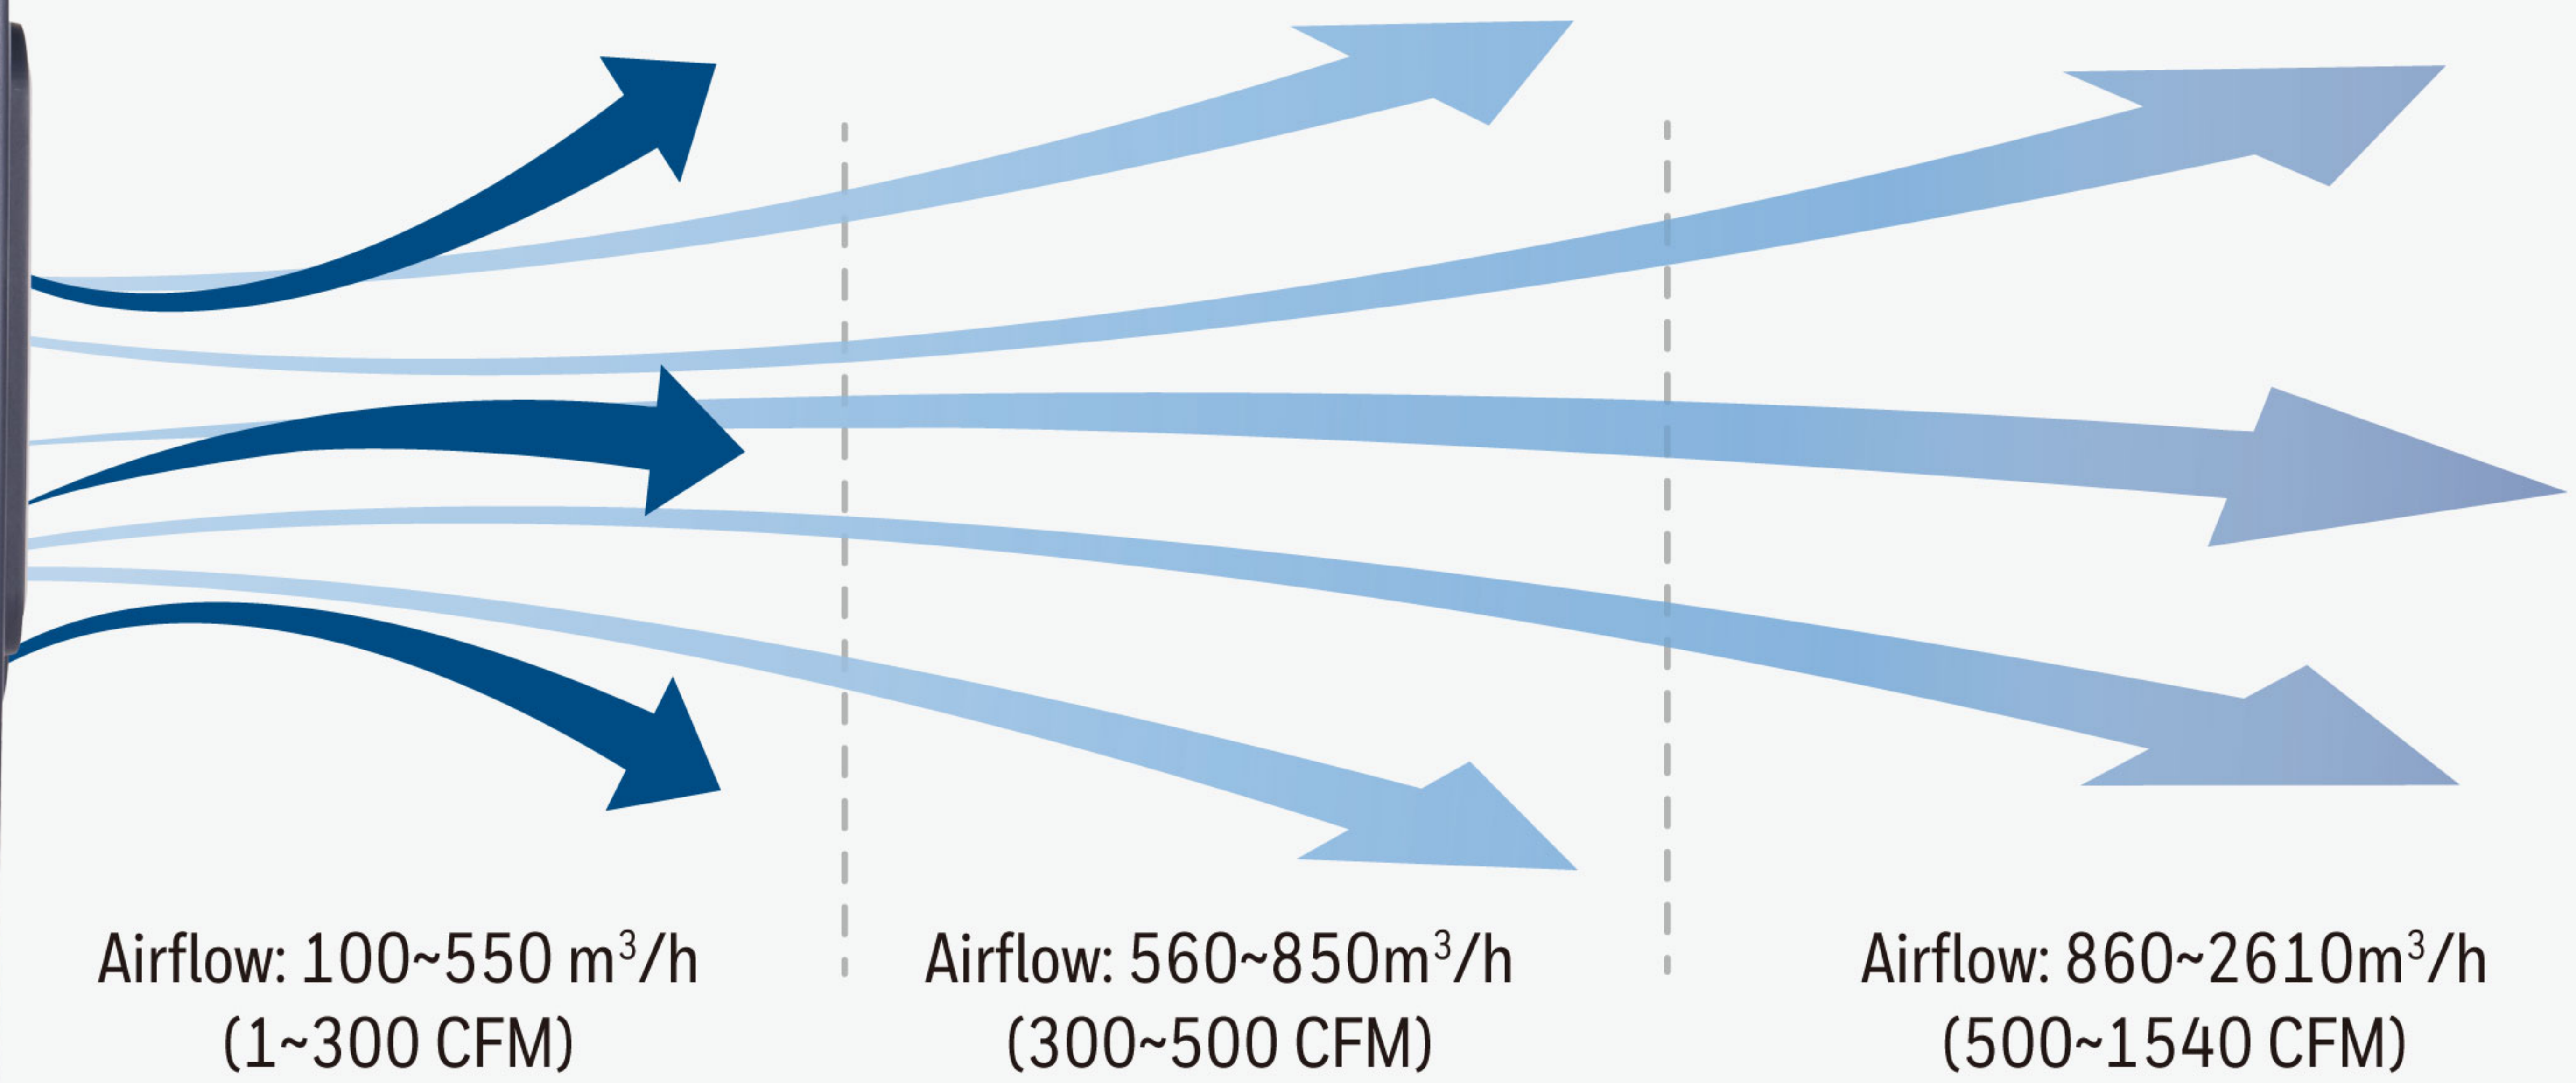

## Spot Coolers

Model: CS071AE / CS10XE

## Outdoor Coolers

Model: CO25AE / CO25MM /  
CO30XE / CO48PM /  
CO60PM / CO70PE

Airflow: 100~550 m<sup>3</sup>/h  
(1~300 CFM)

Airflow: 560~850m<sup>3</sup>/h  
(300~500 CFM)

Airflow: 860~2610m<sup>3</sup>/h  
(500~1540 CFM)