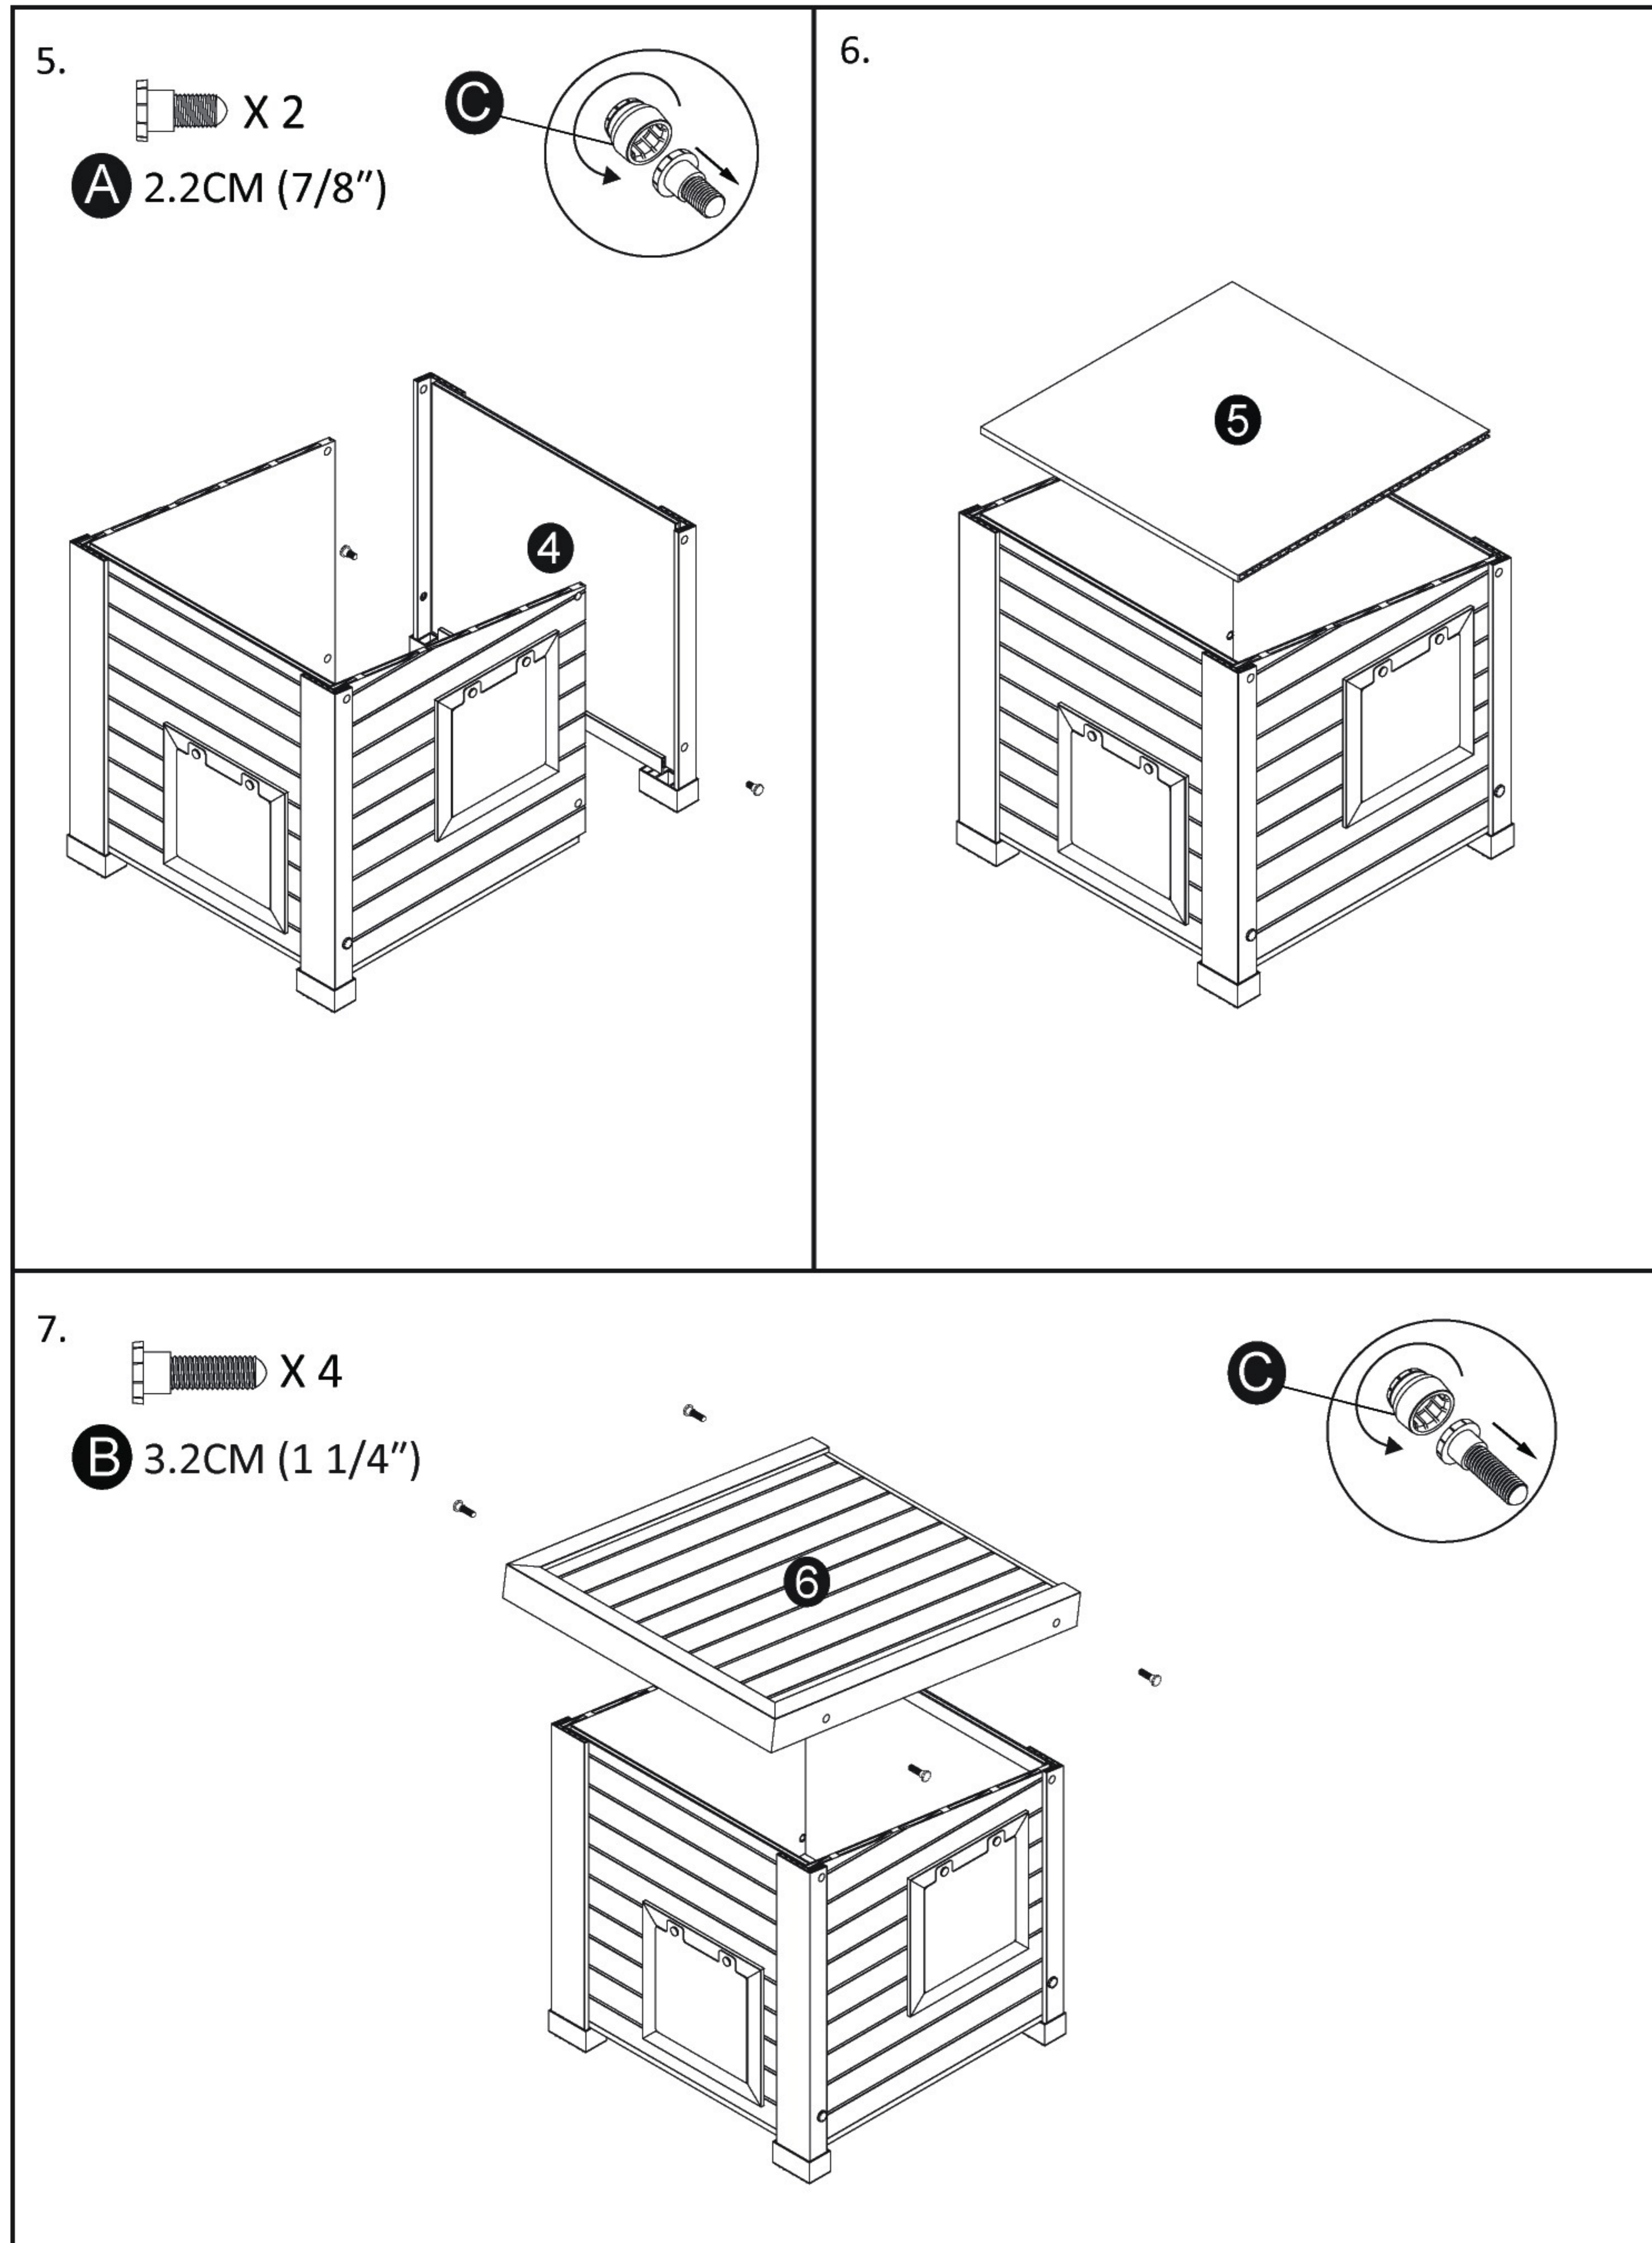

NeAgePet®

featuring **ECOFLEX**
GUARANTEED TOUGH

Albany Outdoor Cat Shelter

(ECTH350 series)

Part List:

Part 1 X 1

Part 2 X 1

Part 3 X 1

Part 4 X 1

Part 5 X 1

Part 6 X 1

(A) 2.2CM (7/8") X 4 

(B) 3.2CM (1 1/4") X 4 

(C) 

(D) X 2 

(E) X 4 