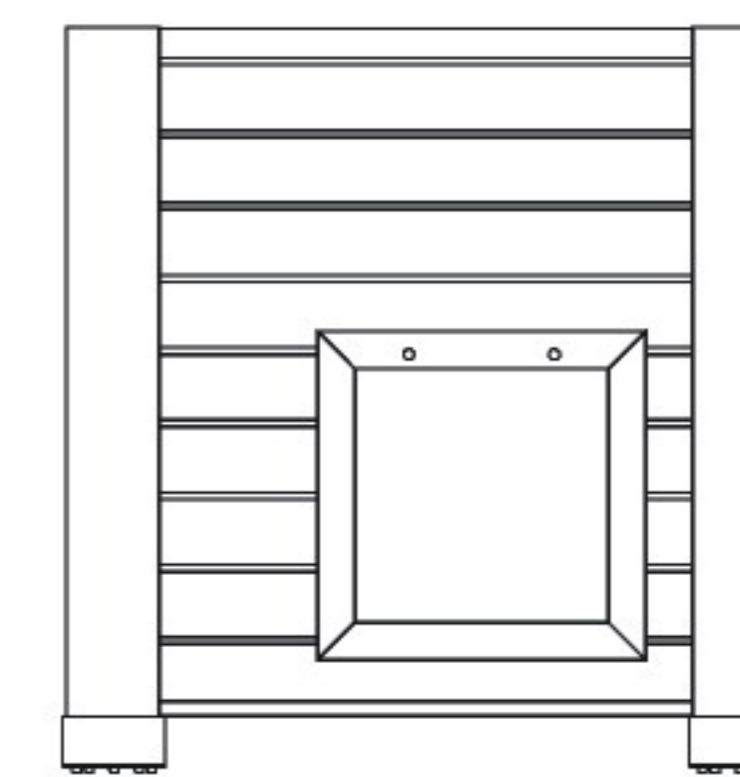

NeAgePet®

featuring **ECOFLEX**
GUARANTEED TOUGH

Albany Outdoor Cat Shelter

(ECTH350 series)

Part List:

Part 1 X 1

Part 2 X 1

Part 3 X 1

Part 4 X 1

Part 5 X 1

Part 6 X 1

(A) 2.2CM (7/8") X 4 

(B) 3.2CM (1 1/4") X 4 

(C) 

(D) X 2 

(E) X 4 