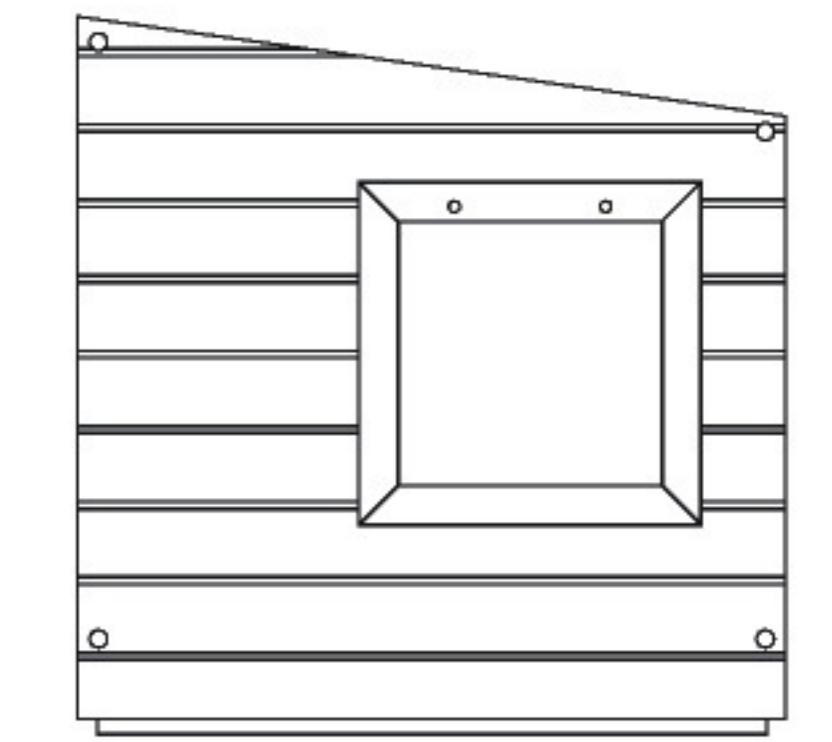

NeAgePet®

featuring **ECOFLEX**
GUARANTEED TOUGH

Albany Outdoor Cat Shelter

(ECTH350 series)

Part List:

Part 1 X 1

Part 2 X 1

Part 3 X 1

Part 4 X 1

Part 5 X 1

Part 6 X 1

(A) 2.2CM (7/8") X 4 

(B) 3.2CM (1 1/4") X 4 

(C) 

(D) X 2 

(E) X 4 