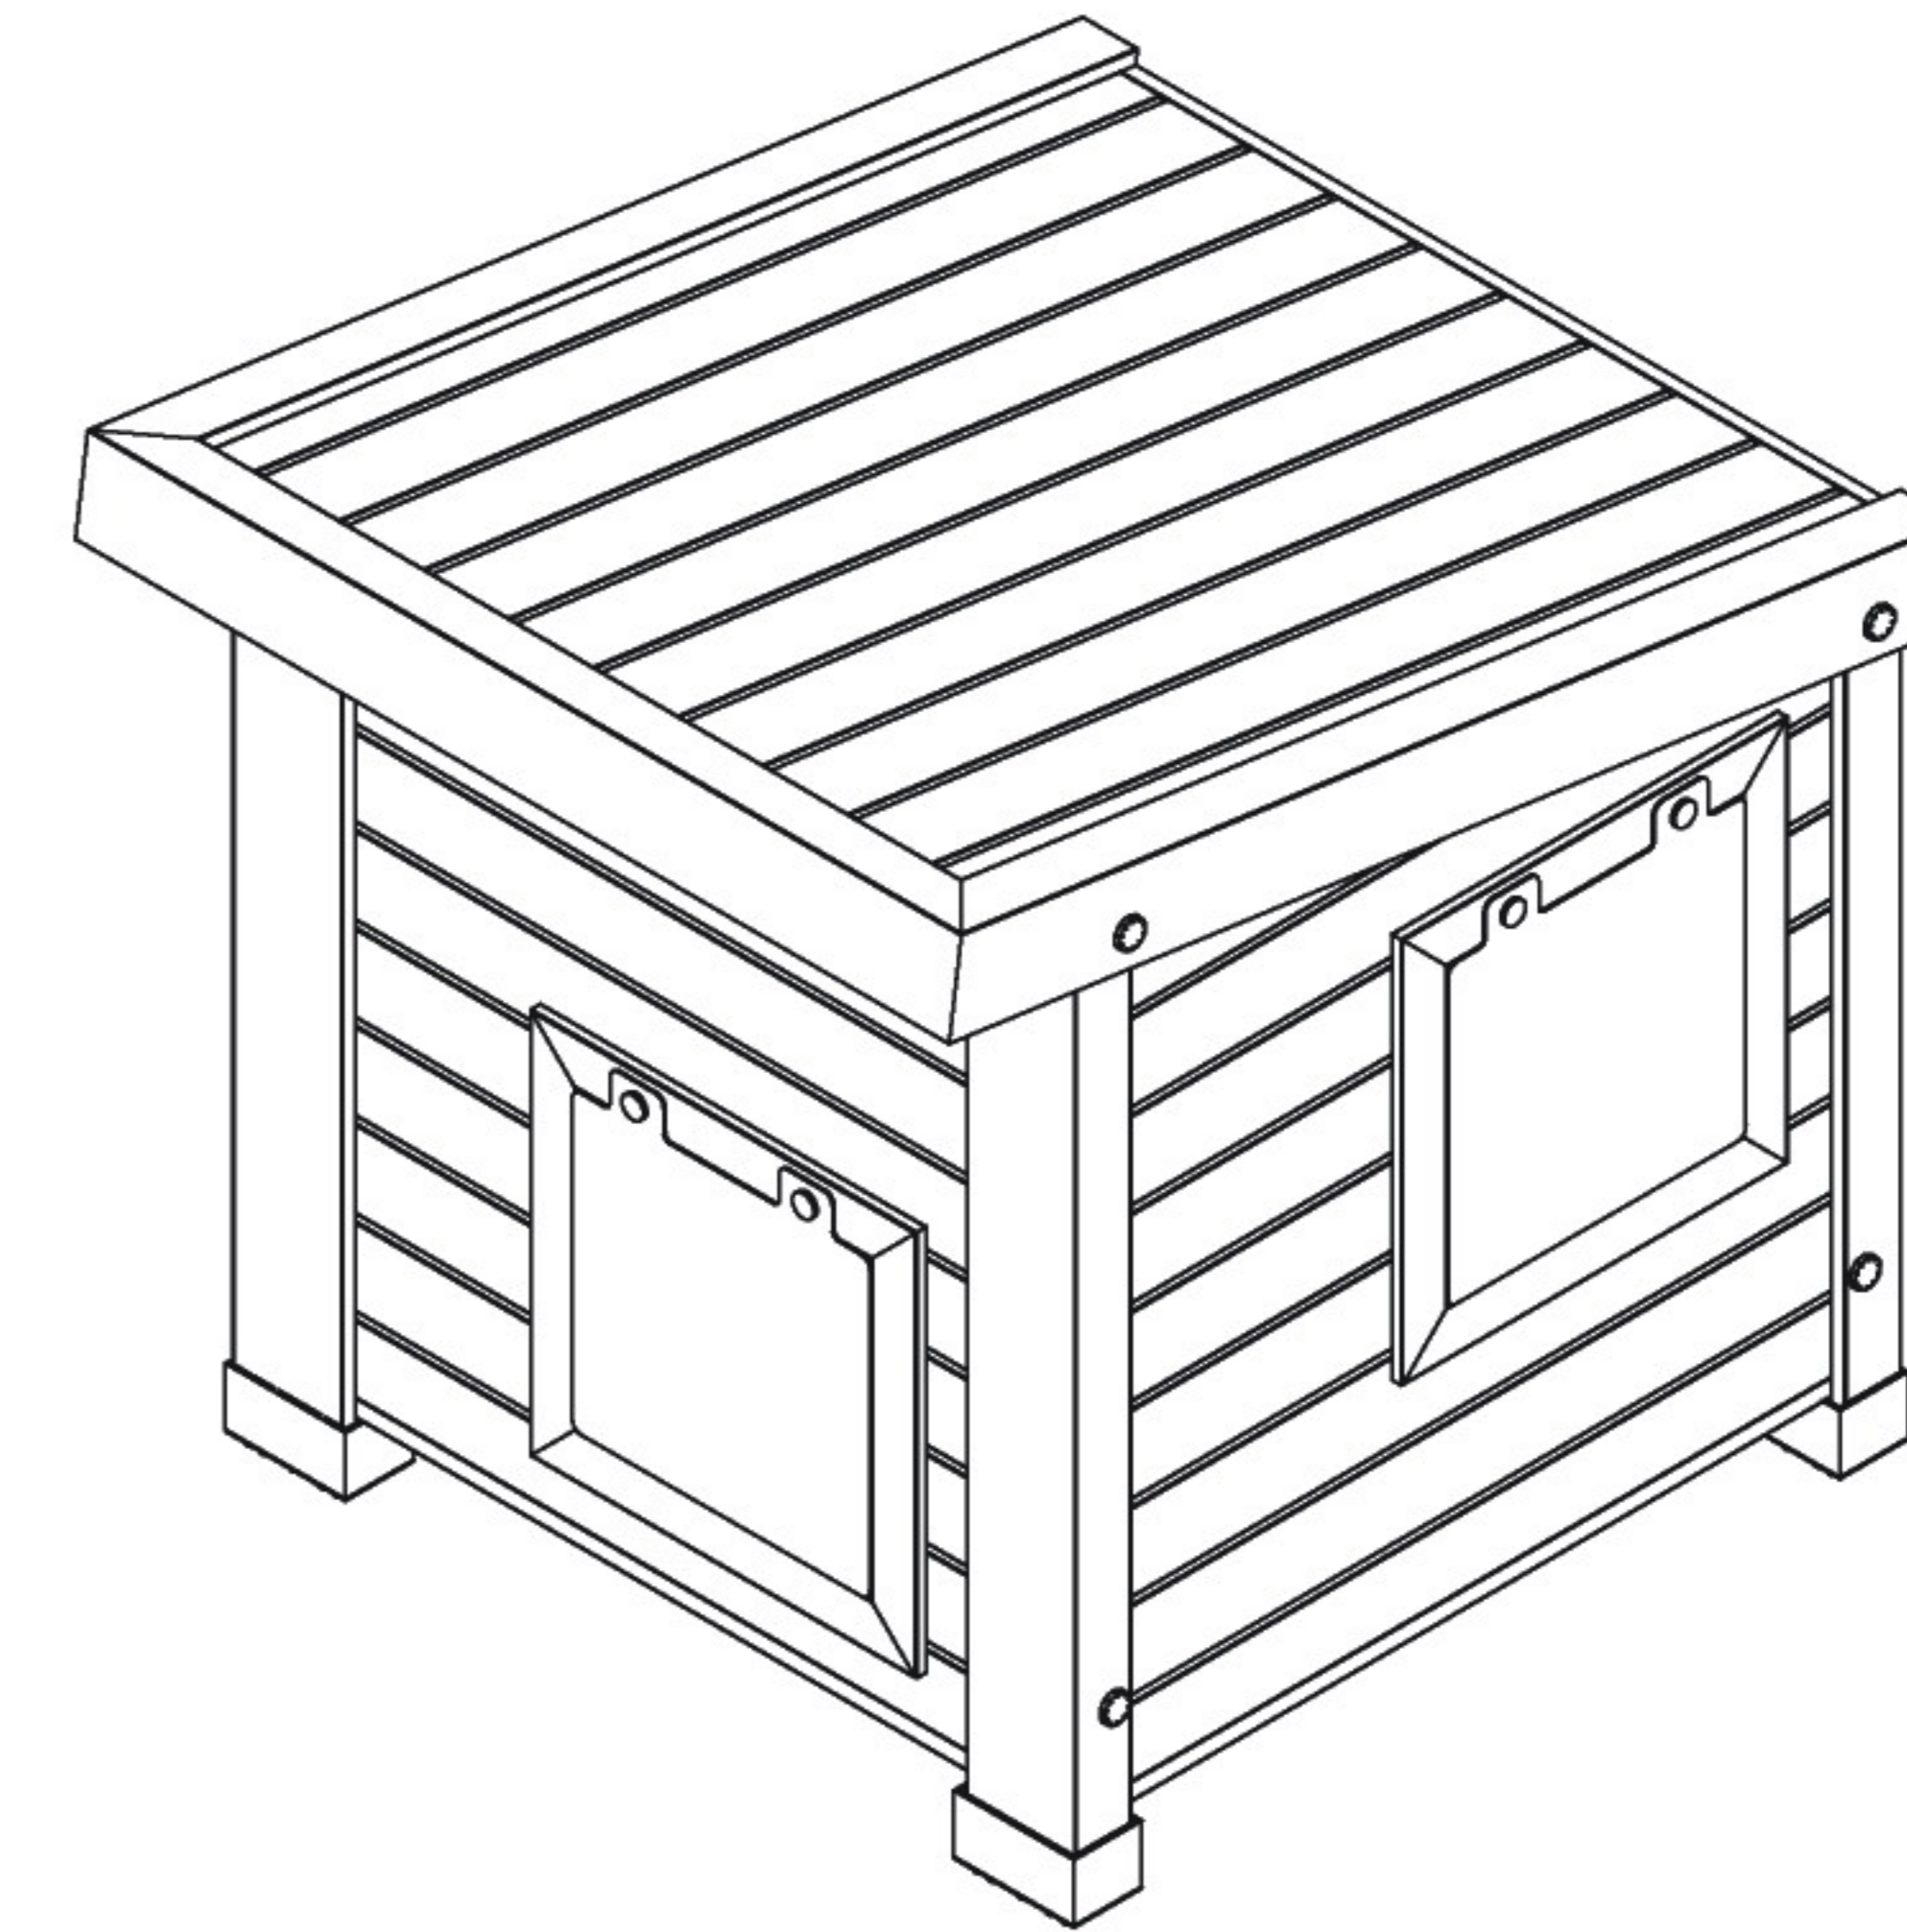

NeAgePet®

featuring **ECOFLEX**
GUARANTEED TOUGH

Albany Outdoor Cat Shelter

(ECTH350 series)

Part List:

Part 1 X 1

Part 2 X 1

Part 3 X 1

Part 4 X 1

Part 5 X 1

Part 6 X 1

(A) 2.2CM (7/8") X 4 

(B) 3.2CM (1 1/4") X 4 

(C) 

(D) X 2 

(E) X 4 