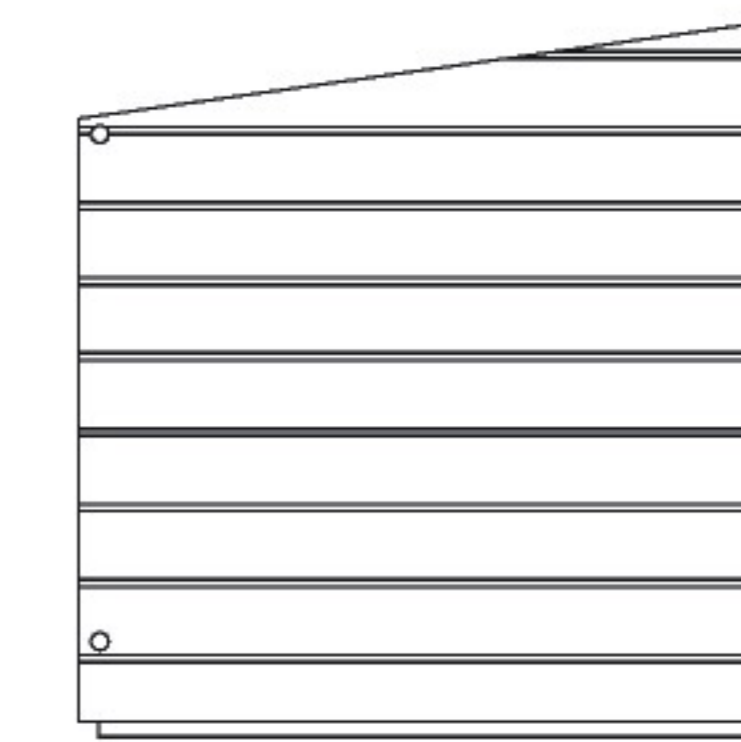

NeAgePet®

featuring **ECOFLEX**
GUARANTEED TOUGH

Albany Outdoor Cat Shelter

(ECTH350 series)

Part List:

Part 1 X 1

Part 2 X 1

Part 3 X 1

Part 4 X 1

Part 5 X 1

Part 6 X 1

(A) 2.2CM (7/8") X 4 

(B) 3.2CM (1 1/4") X 4 

(C) 

(D) X 2 

(E) X 4 