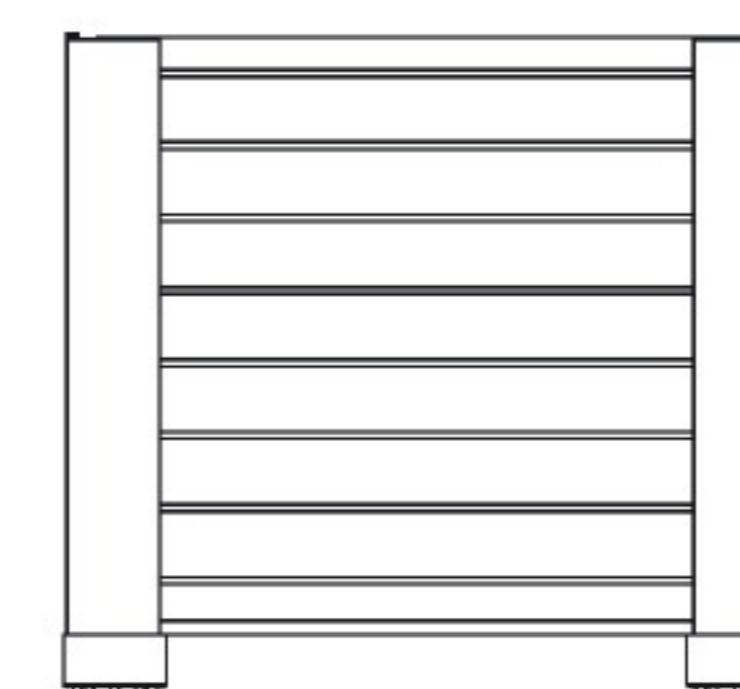

NeAgePet®

featuring **ECOFLEX**
GUARANTEED TOUGH

Albany Outdoor Cat Shelter

(ECTH350 series)

Part List:

Part 1 X 1

Part 2 X 1

Part 3 X 1

Part 4 X 1

Part 5 X 1

Part 6 X 1

(A) 2.2CM (7/8") X 4 

(B) 3.2CM (1 1/4") X 4 

(C) 

(D) X 2 

(E) X 4 