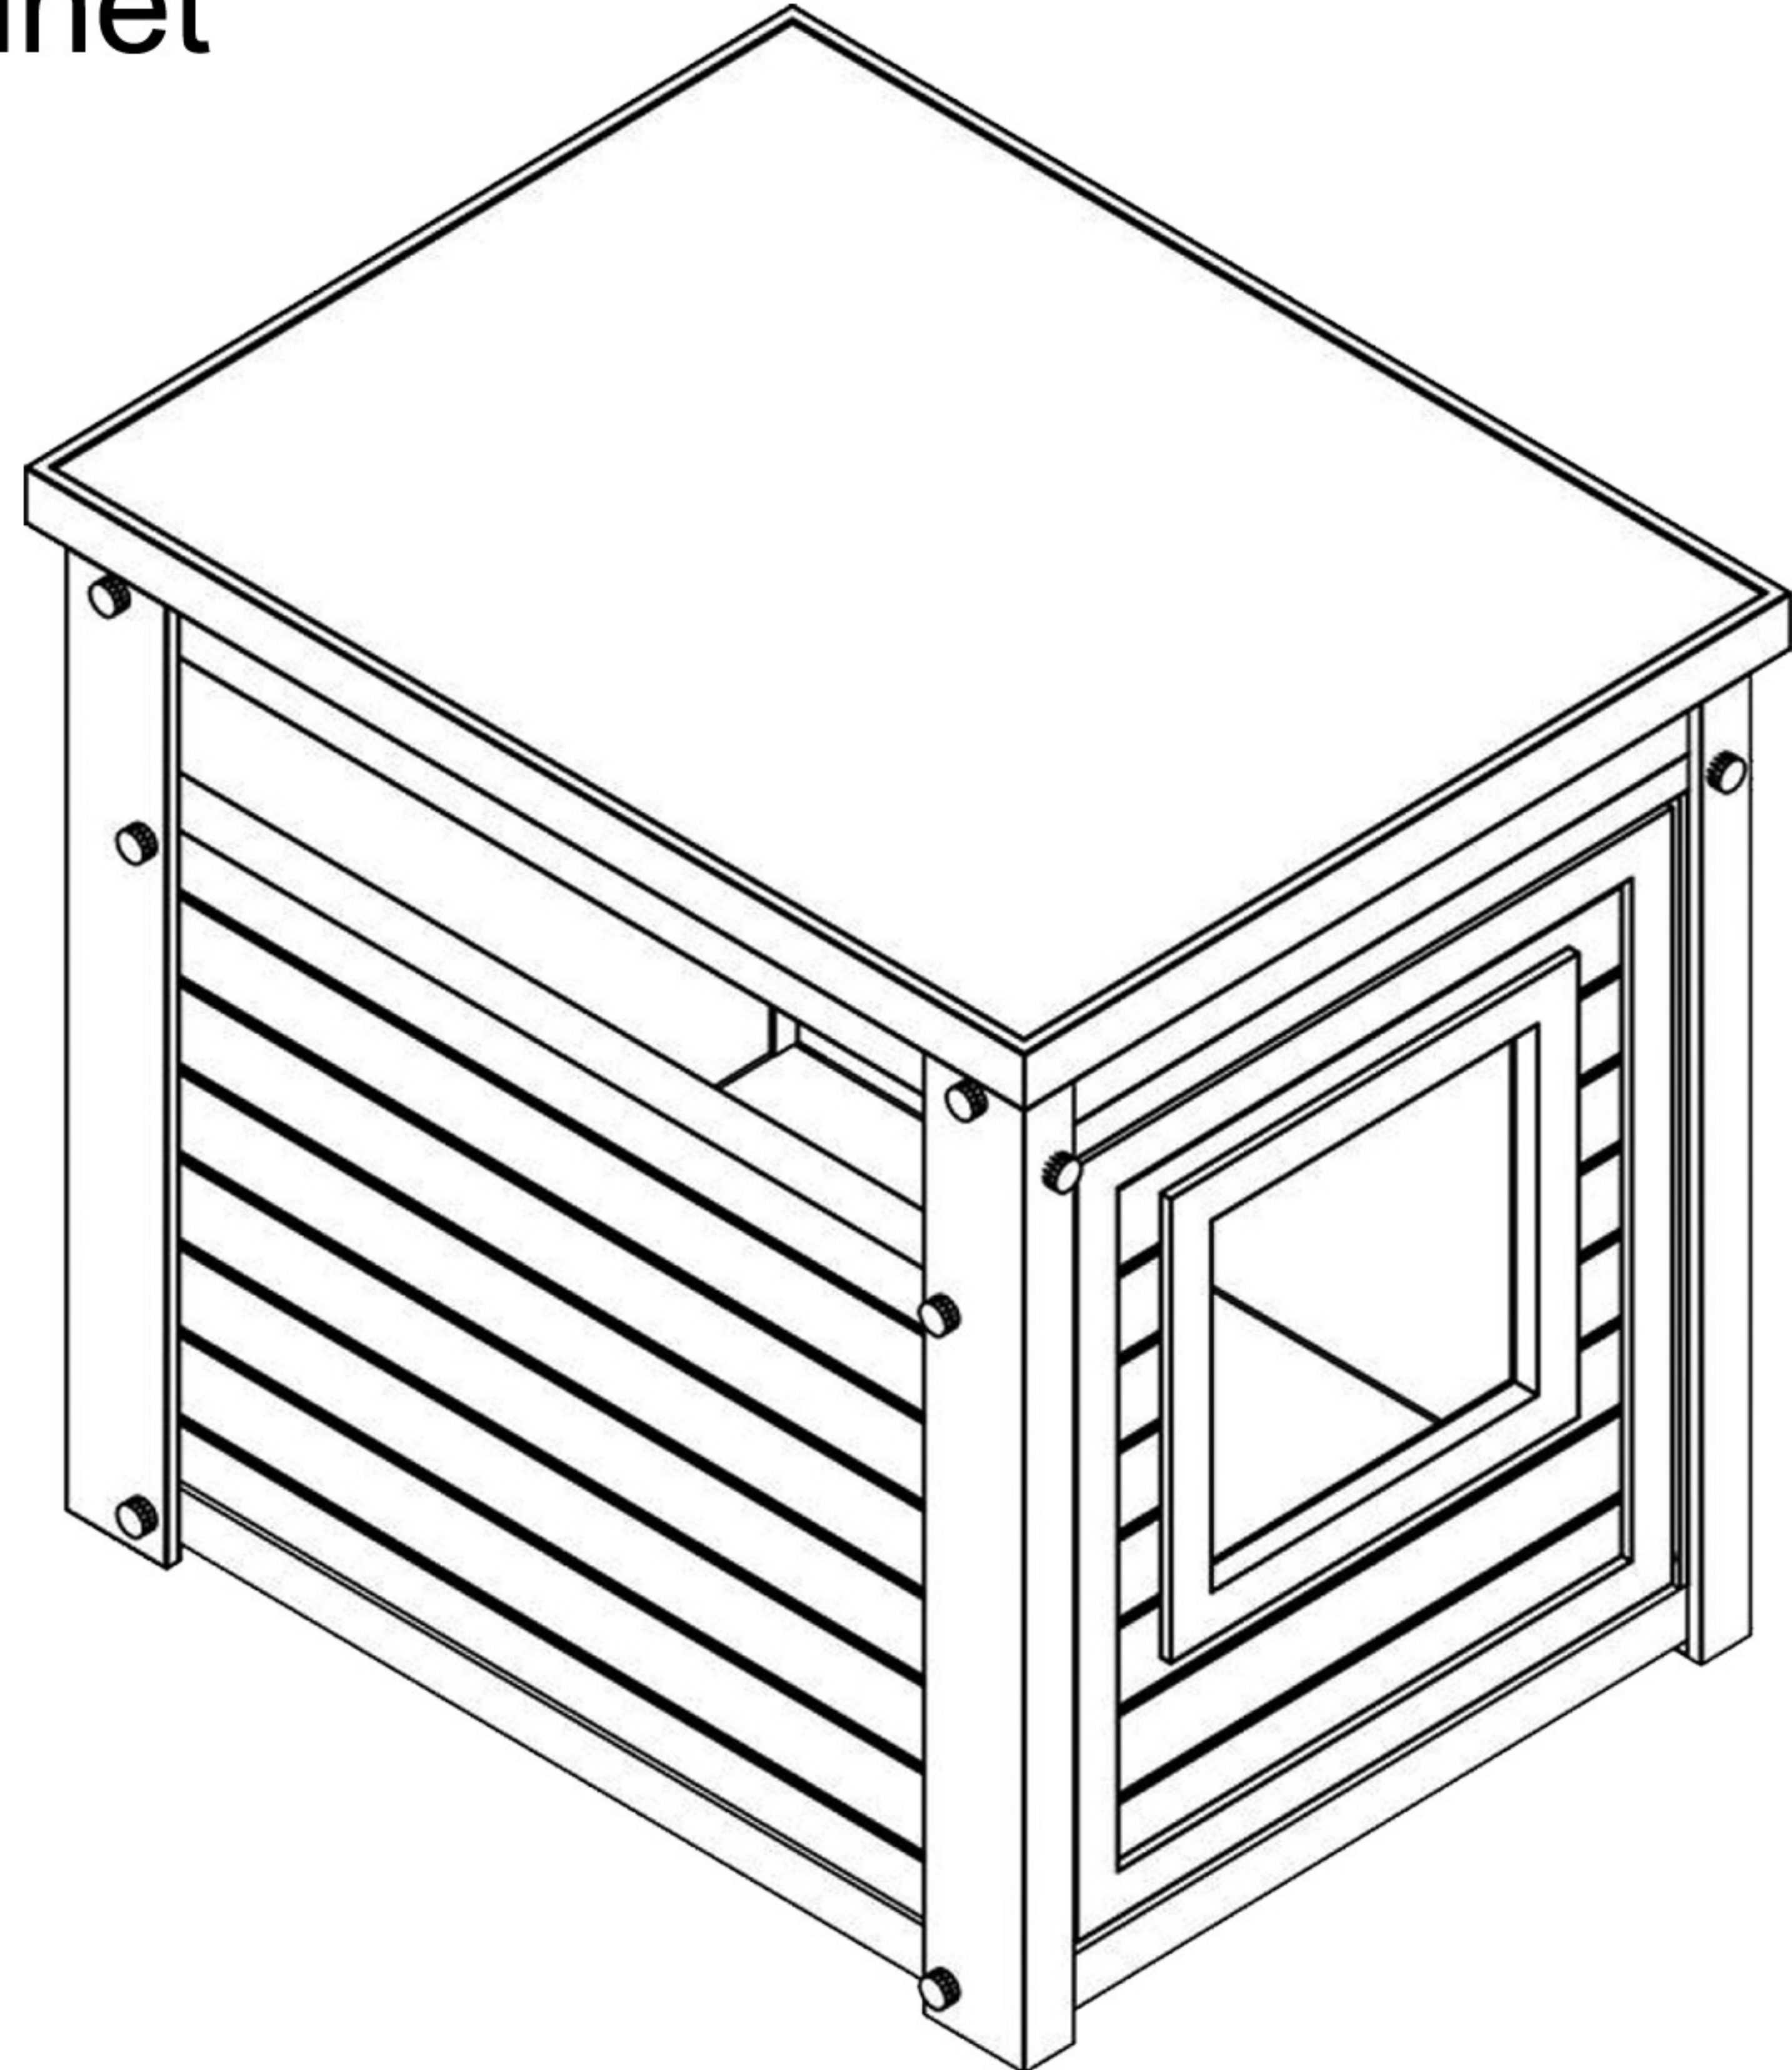

### Litter Loo™ Litter Box Cabinet

( ITEM# EHLB801X )

Congratulations and thank you for your purchase! Before you start, please check for damage or any missing parts. Please visit [www.NewAgePet.com/customer-service](http://www.NewAgePet.com/customer-service) to find additional assembly videos and help in requesting replacement parts, as well as additional instructions on cleaning, maintaining and painting your New Age product.