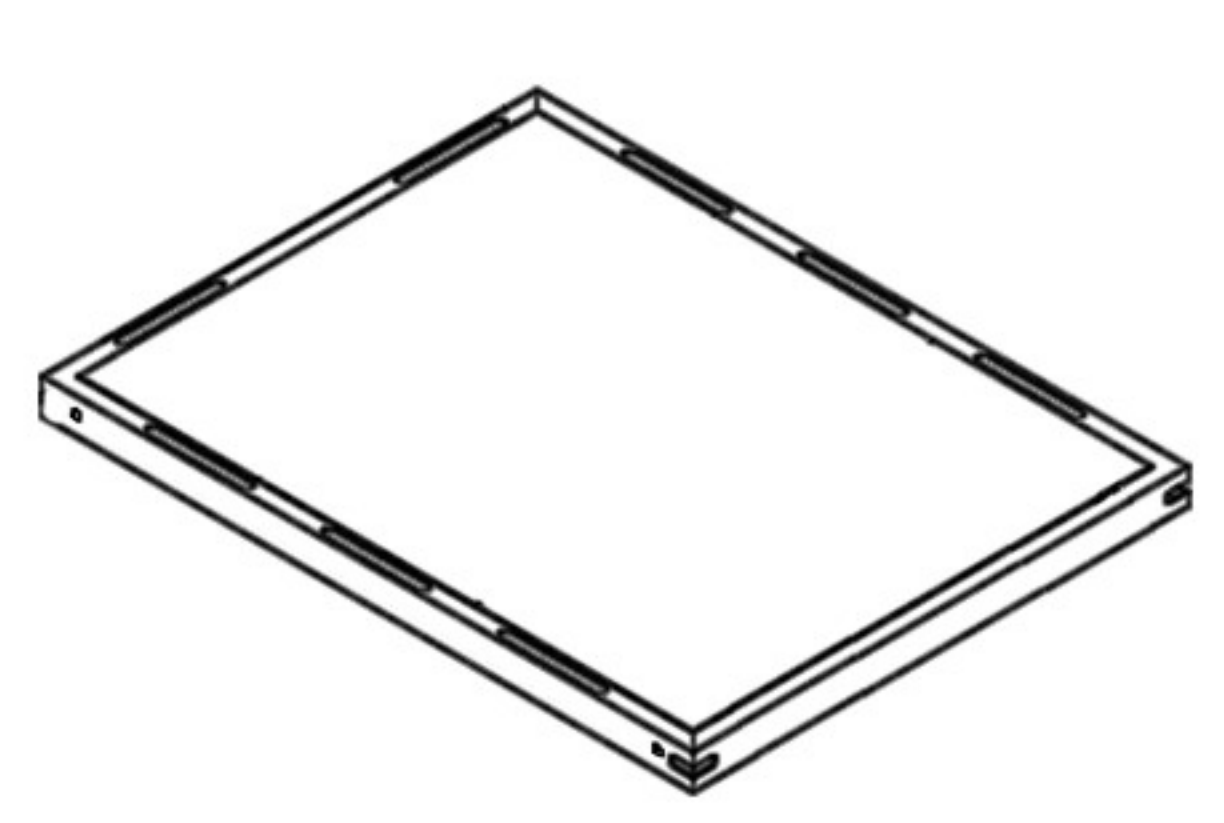

Habitat 'n Home Litter Loo

EHLB801X Parts List

Part 1