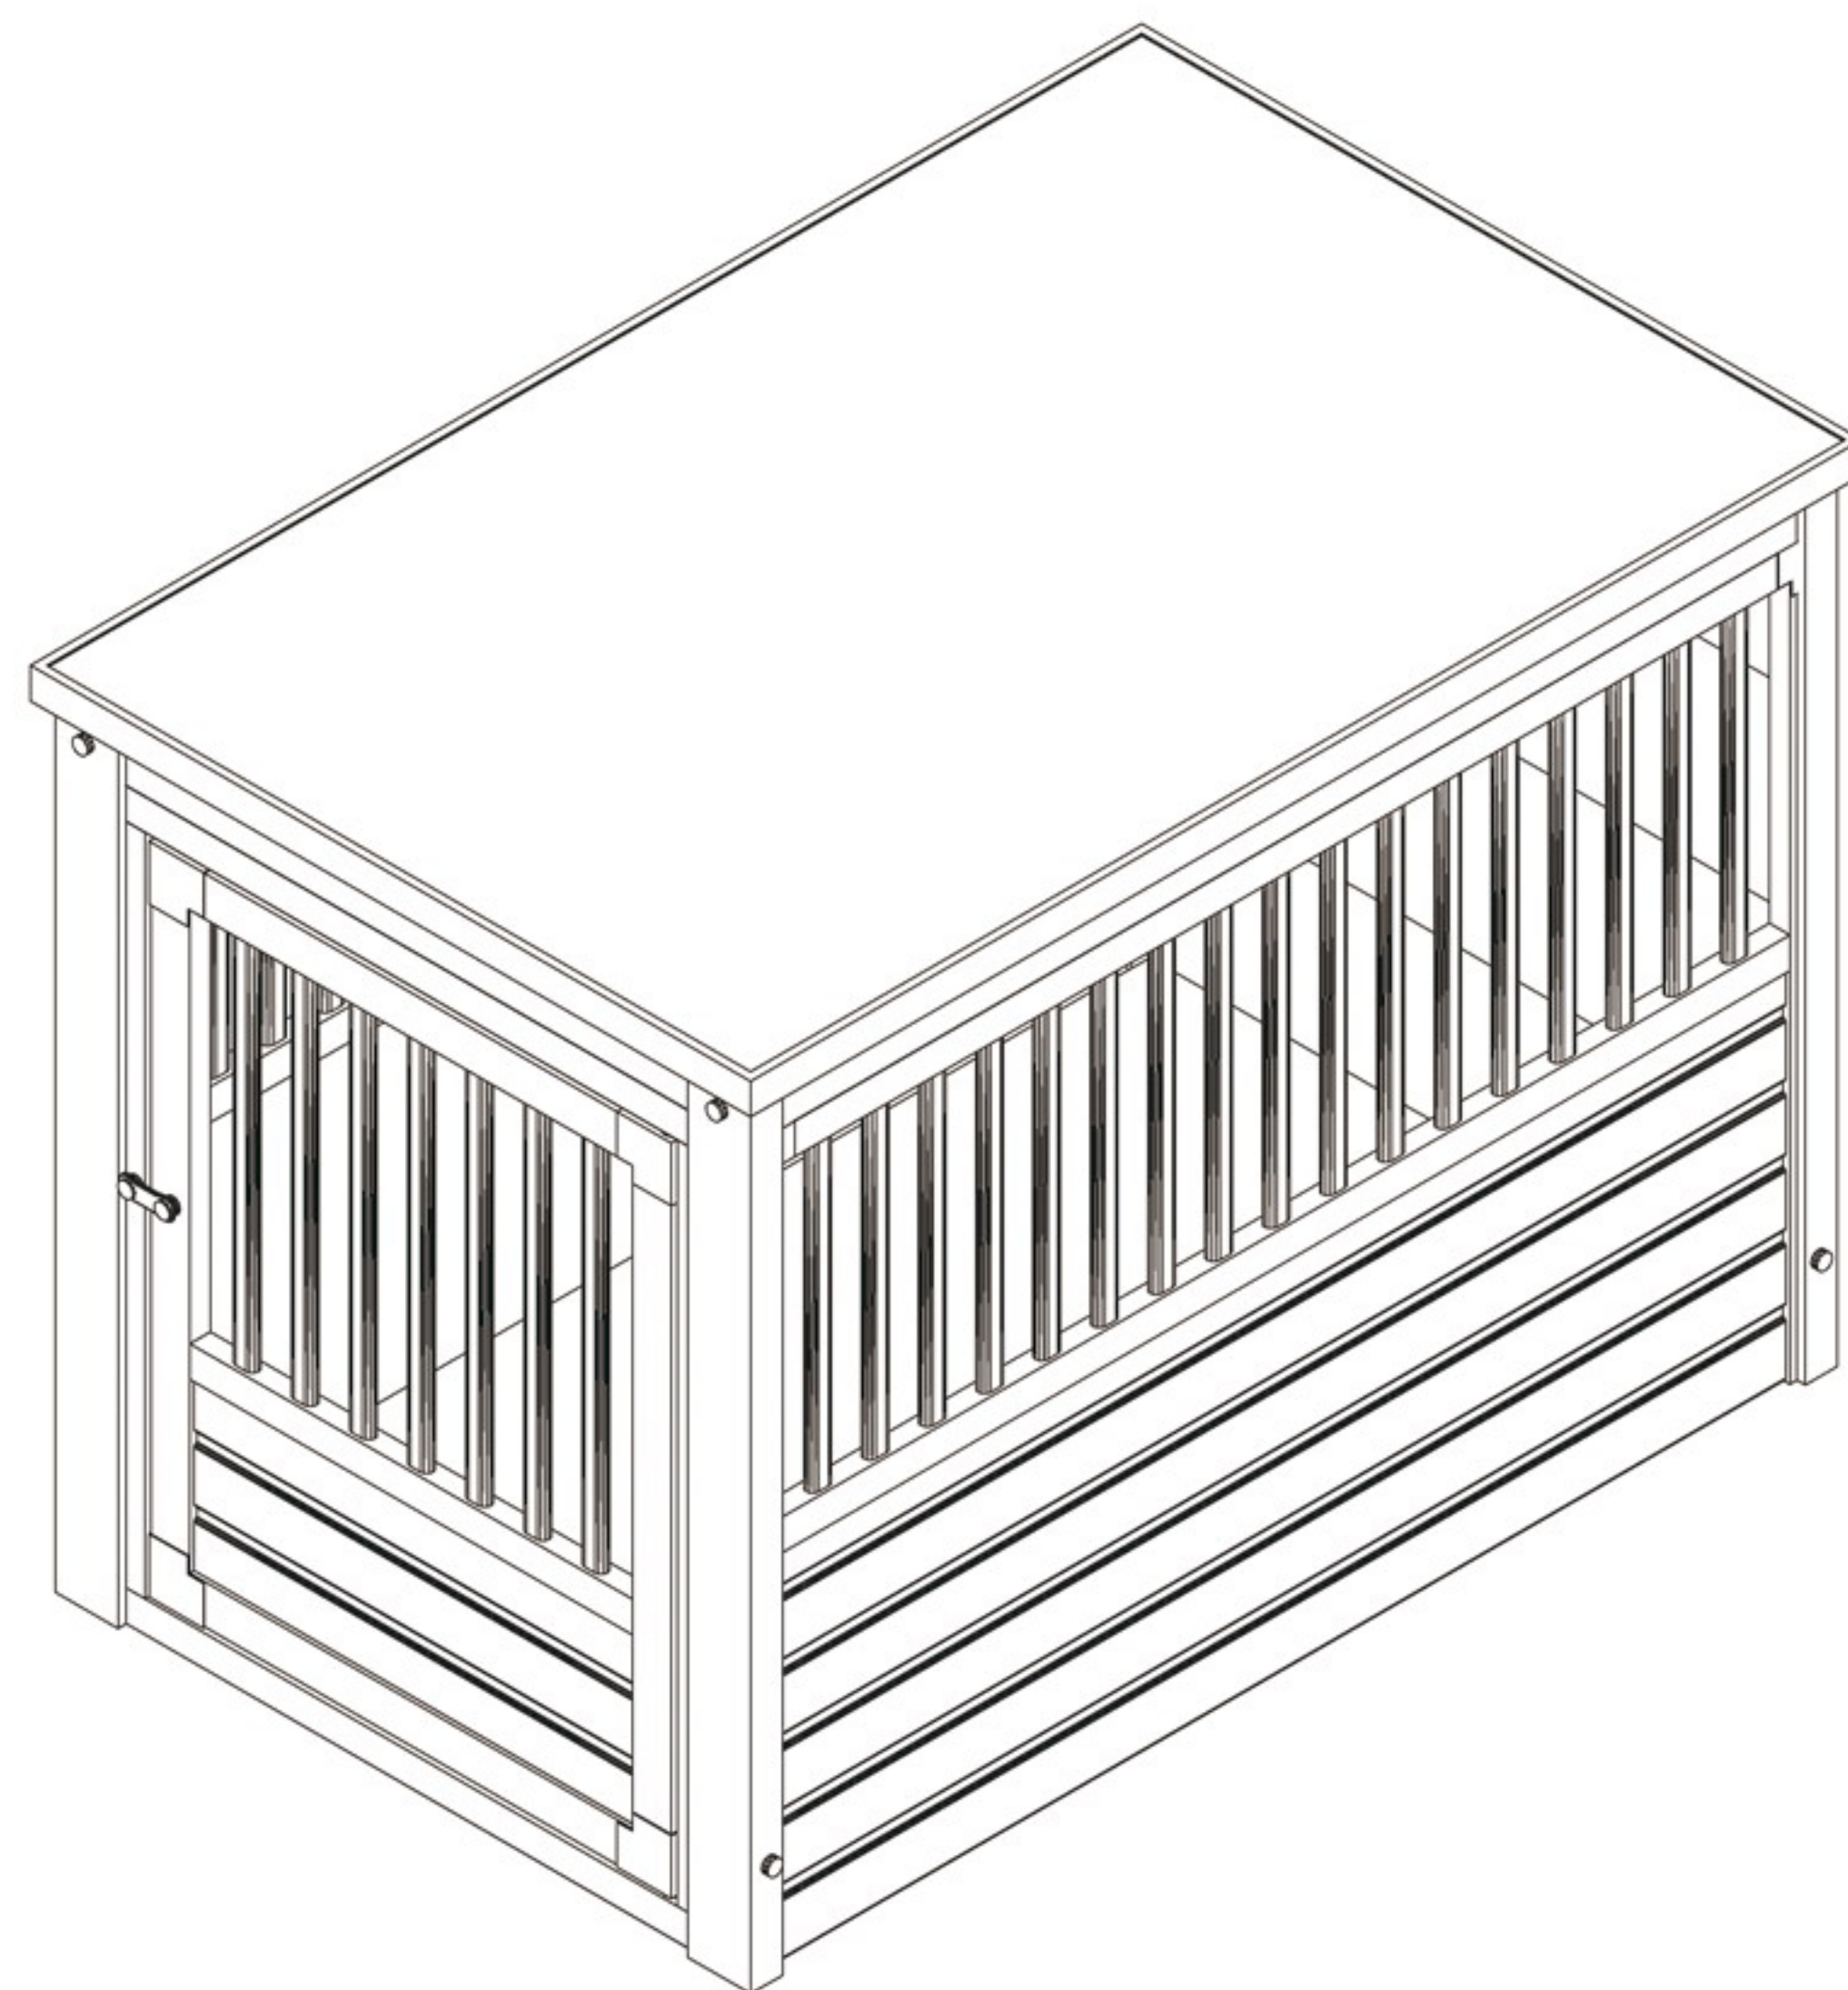

# InnPlace™ Pet Crate / End Table

(EHHC100, EHHC400 series)

5.  
 X 2  
 1 3/8"

6.  
 X 4  
 1"       X 2 (L and XL)

**Part List:**

Part 1 X 1

Part 2 X 2

Part 3 X 1

Part 4 X 1

Part 5 X 1

**NOT Included with S/M!**

Congratulations and thank you for your purchase! Before you start, please check for damage or any missing parts. Please visit [www.NewAgePet.com/customer-service](http://www.NewAgePet.com/customer-service) to find additional assembly videos and help in requesting replacement parts, as well as additional instructions on cleaning, maintaining and painting your New Age product.