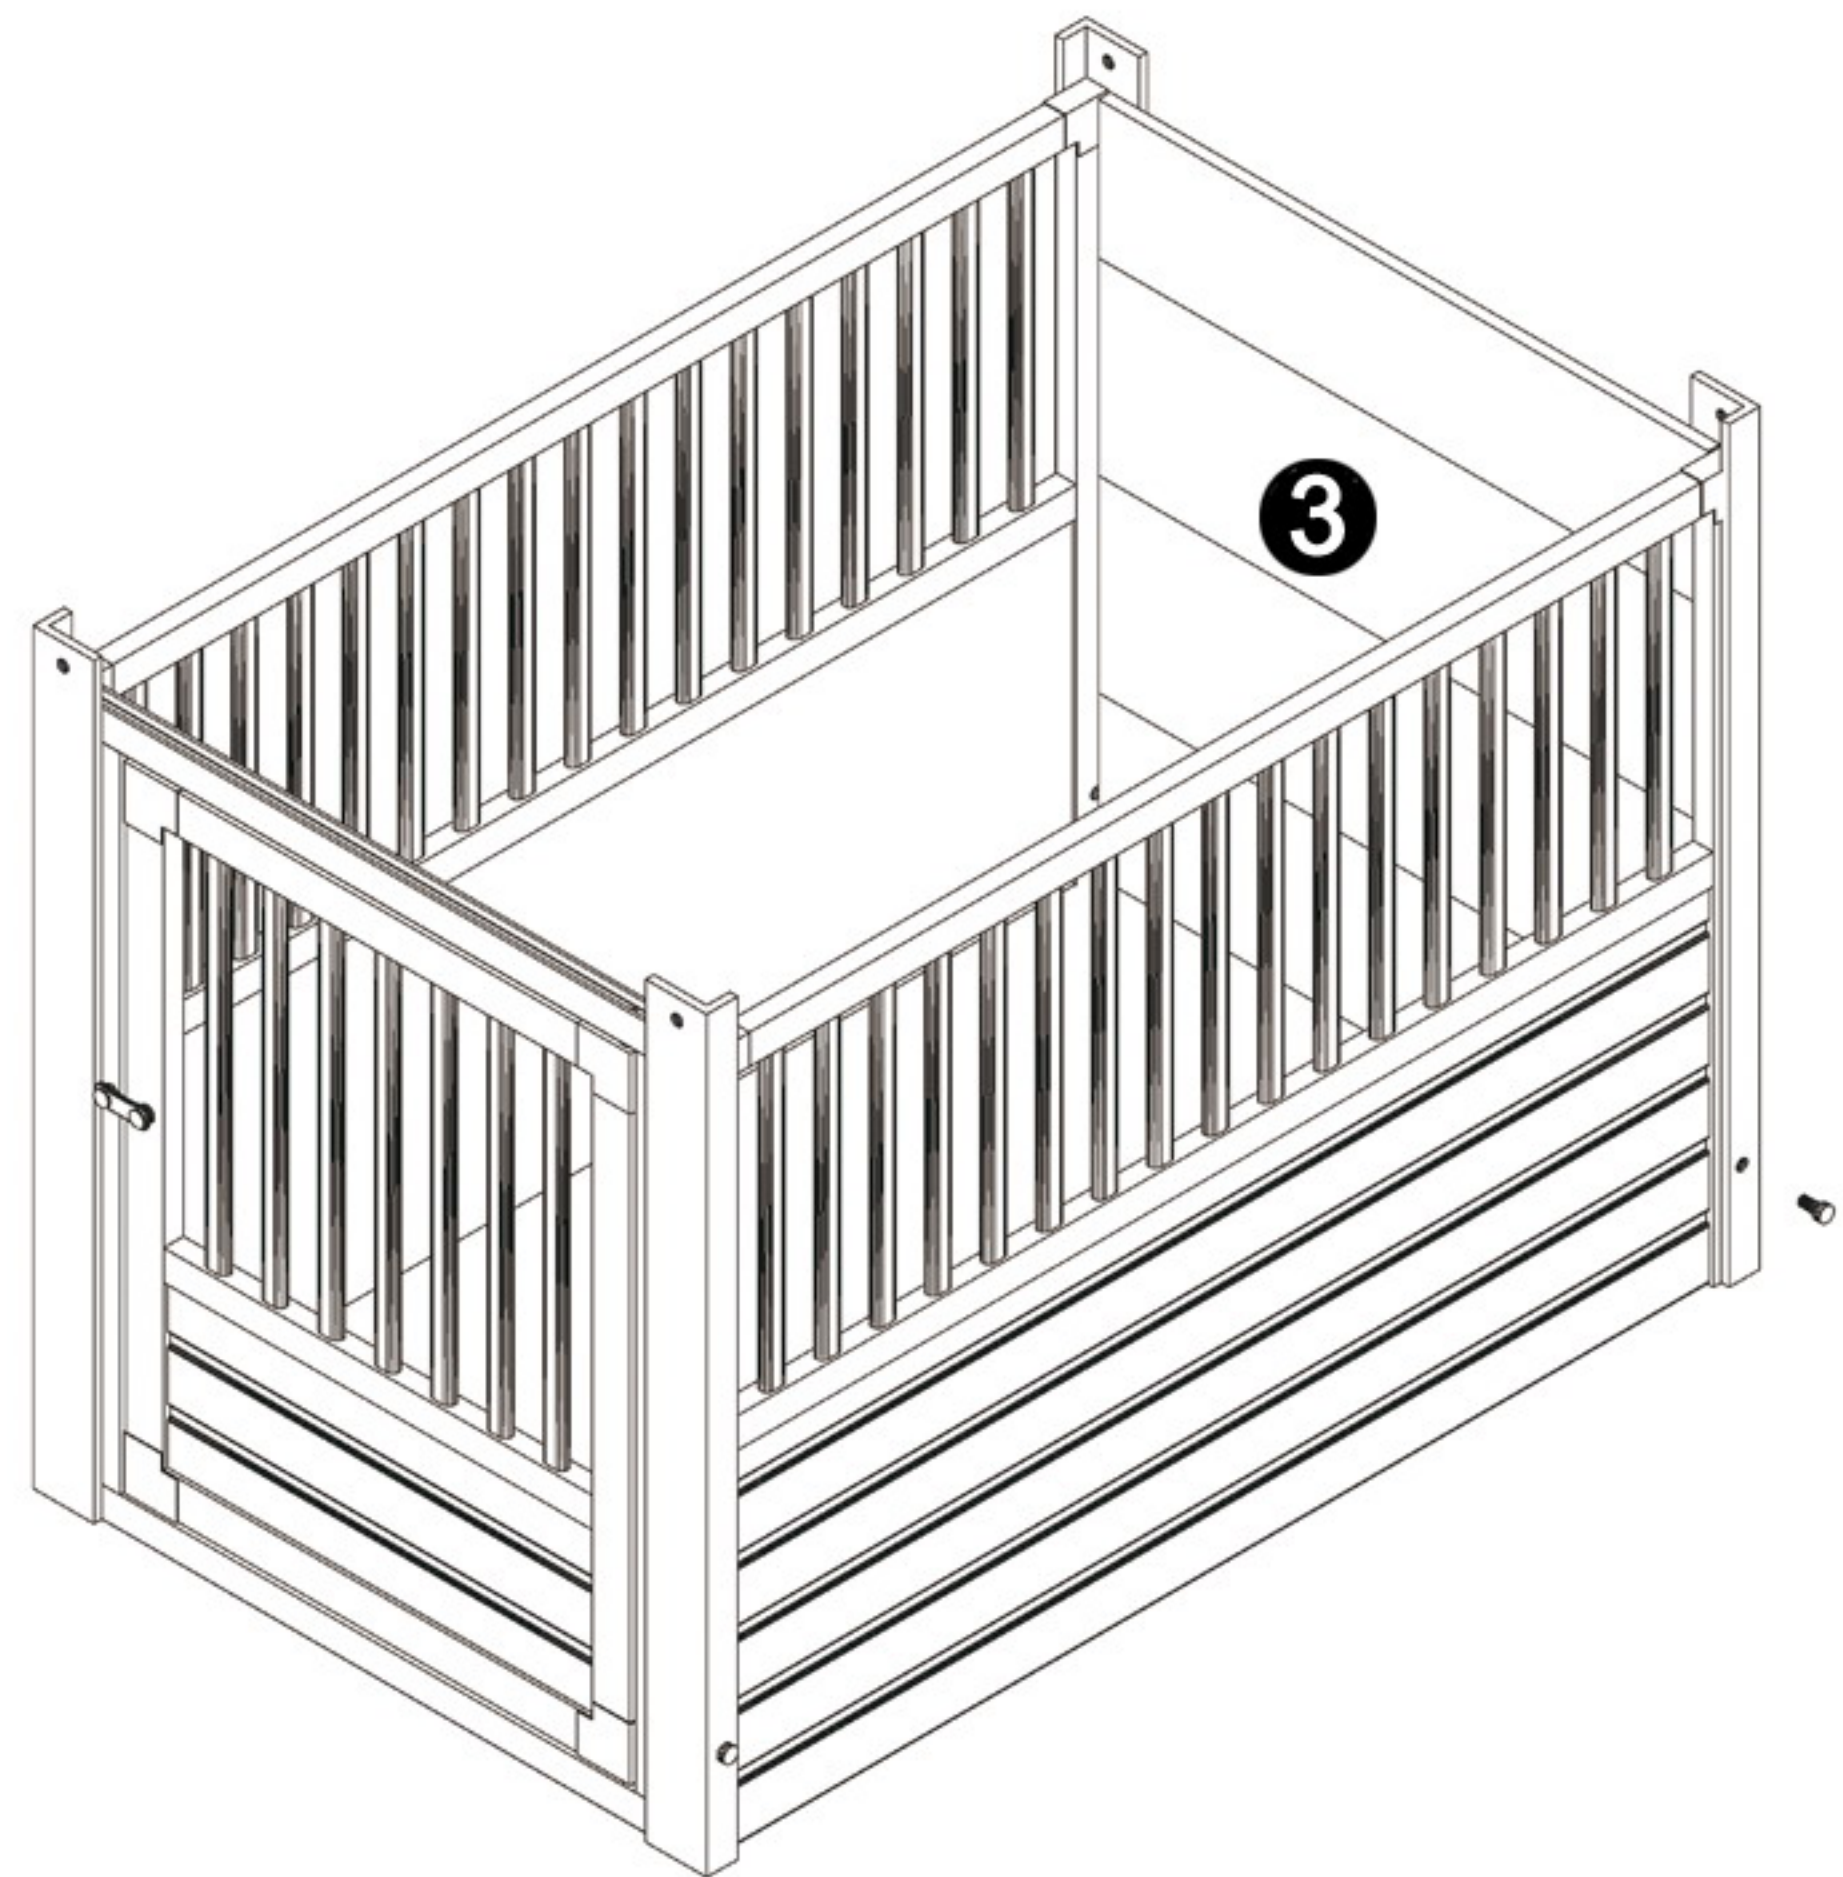

# InnPlace™ Pet Crate / End Table

(EHHC100, EHHC400 series)

5.  
 X 2  
 1 3/8"

6.  
 X 4  
 1"       X 2 (L and XL)

**Part List:**

Part 1 X 1

Part 2 X 2

Part 3 X 1

Part 4 X 1

Part 5 X 1

**NOT Included with S/M!**

Congratulations and thank you for your purchase! Before you start, please check for damage or any missing parts. Please visit [www.NewAgePet.com/customer-service](http://www.NewAgePet.com/customer-service) to find additional assembly videos and help in requesting replacement parts, as well as additional instructions on cleaning, maintaining and painting your New Age product.