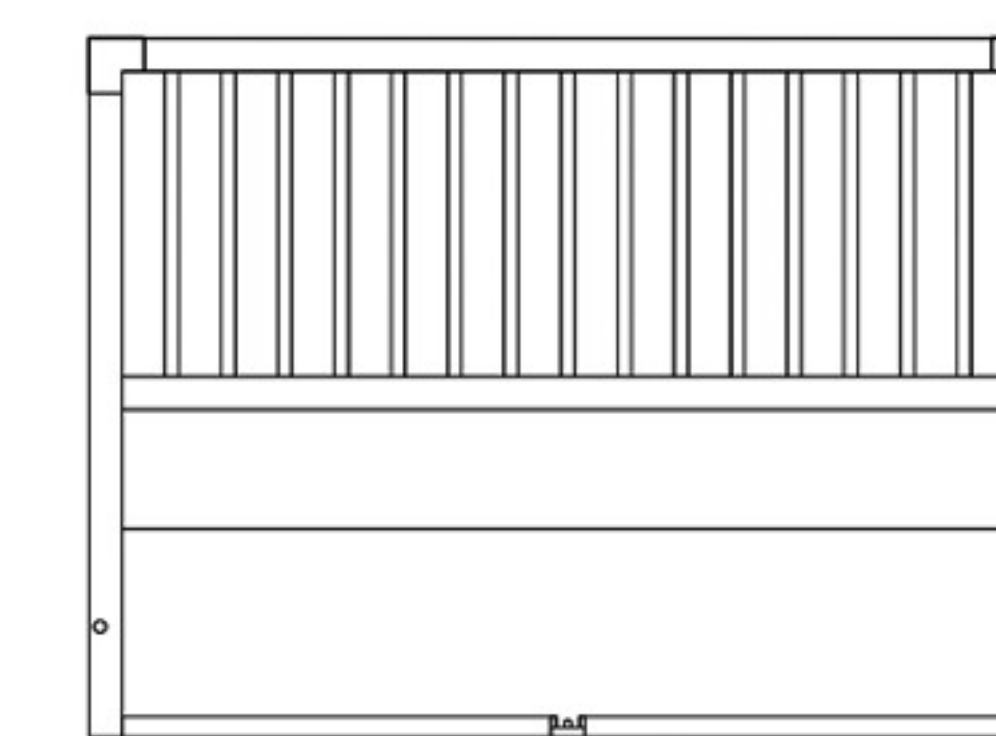

# InnPlace™ Pet Crate / End Table

(EHHC100, EHHC400 series)

5.  
 X 2  
 1 3/8"

6.  
 X 4  
 1"       X 2 (L and XL)

**Part List:**

Part 1 X 1

Part 2 X 2

Part 3 X 1