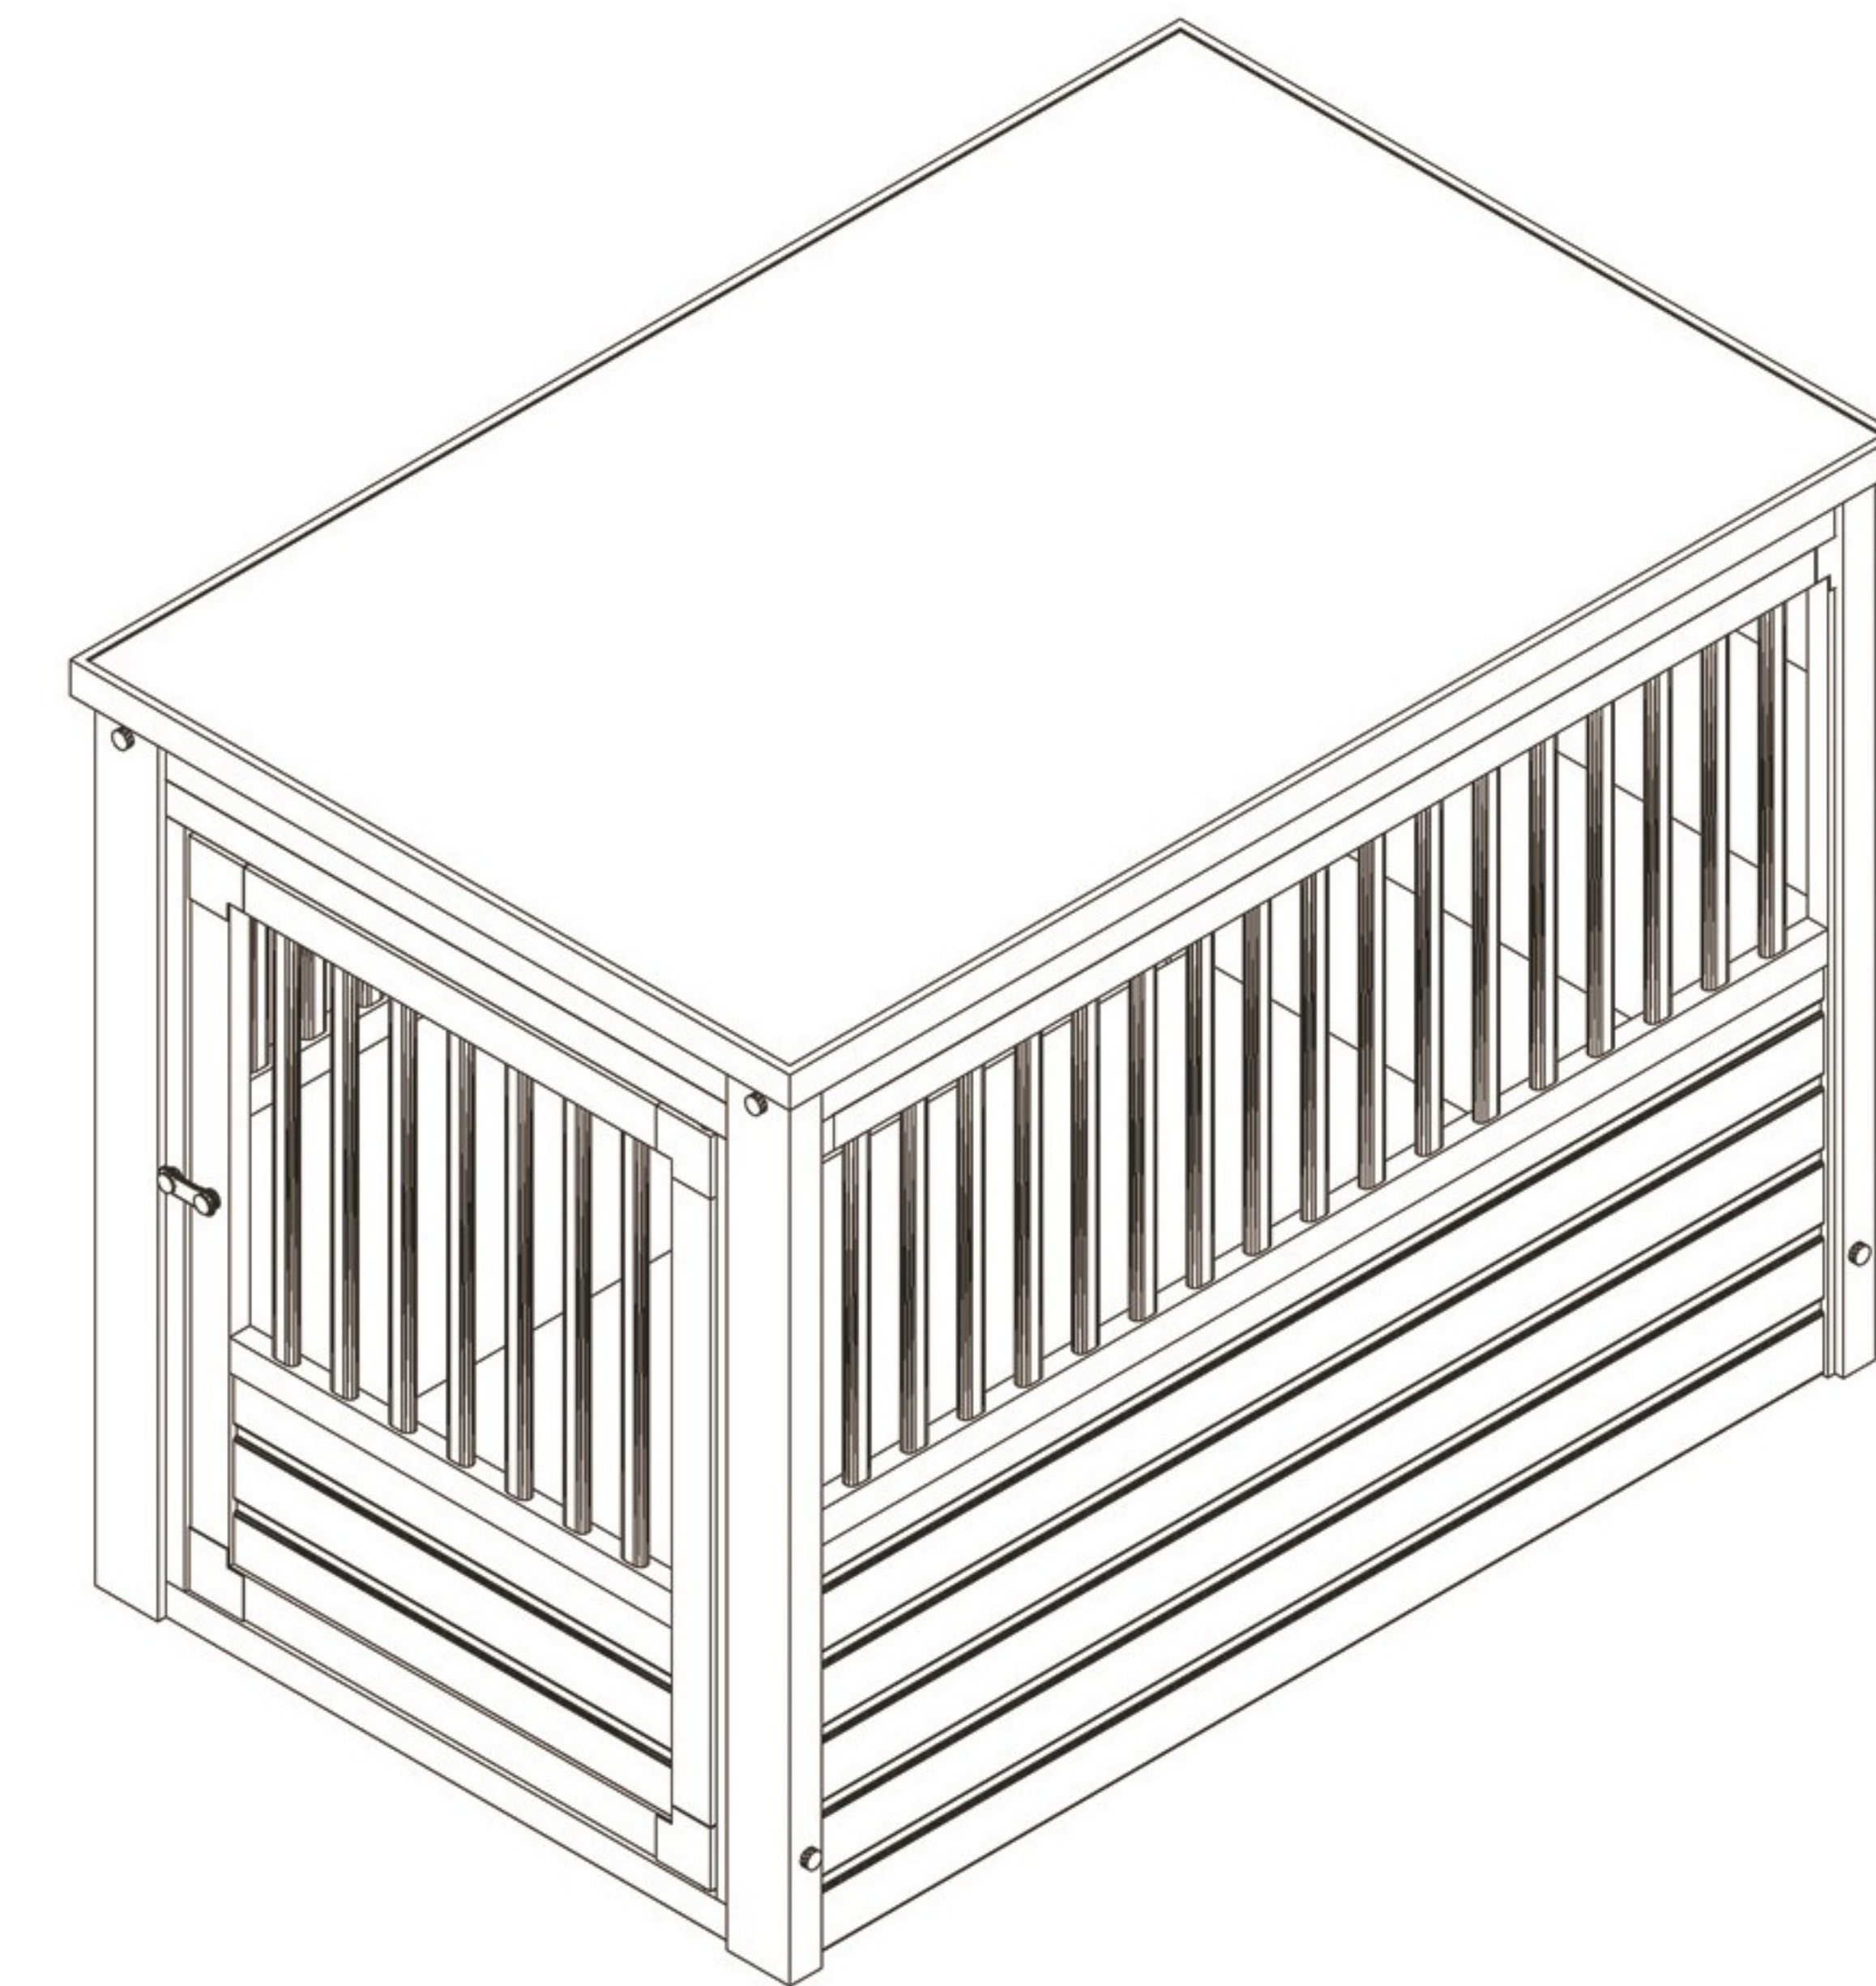

# InnPlace™ Pet Crate / End Table

(EHHC100, EHHC400 series)

5.  
 X 2  
 1 3/8"

6.  
 X 4  
 1"       X 2 (L and XL)

**Part List:**

Part 1 X 1

Part 2 X 2

Part 3 X 1

Part 4 X 1

Part 5 X 1

**NOT Included with S/M!**

Congratulations and thank you for your purchase! Before you start, please check for damage or any missing parts. Please visit [www.NewAgePet.com/customer-service](http://www.NewAgePet.com/customer-service) to find additional assembly videos and help in requesting replacement parts, as well as additional instructions on cleaning, maintaining and painting your New Age product.