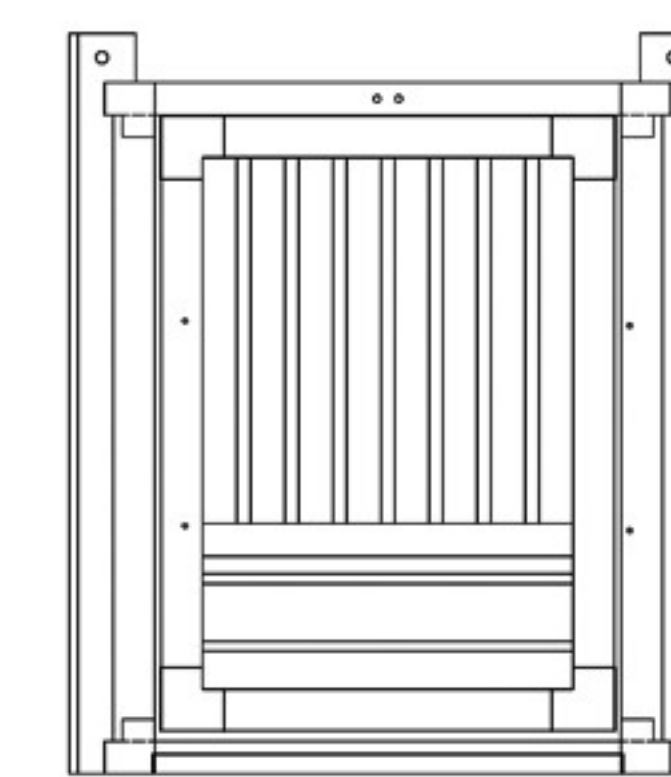

# InnPlace™ Pet Crate / End Table

(EHHC100, EHHC400 series)

5.  
 X 2  
 1 3/8"

6.  
 X 4  
 1"       X 2 (L and XL)

**Part List:**

Part 1 X 1

Part 2 X 2

Part 3 X 1