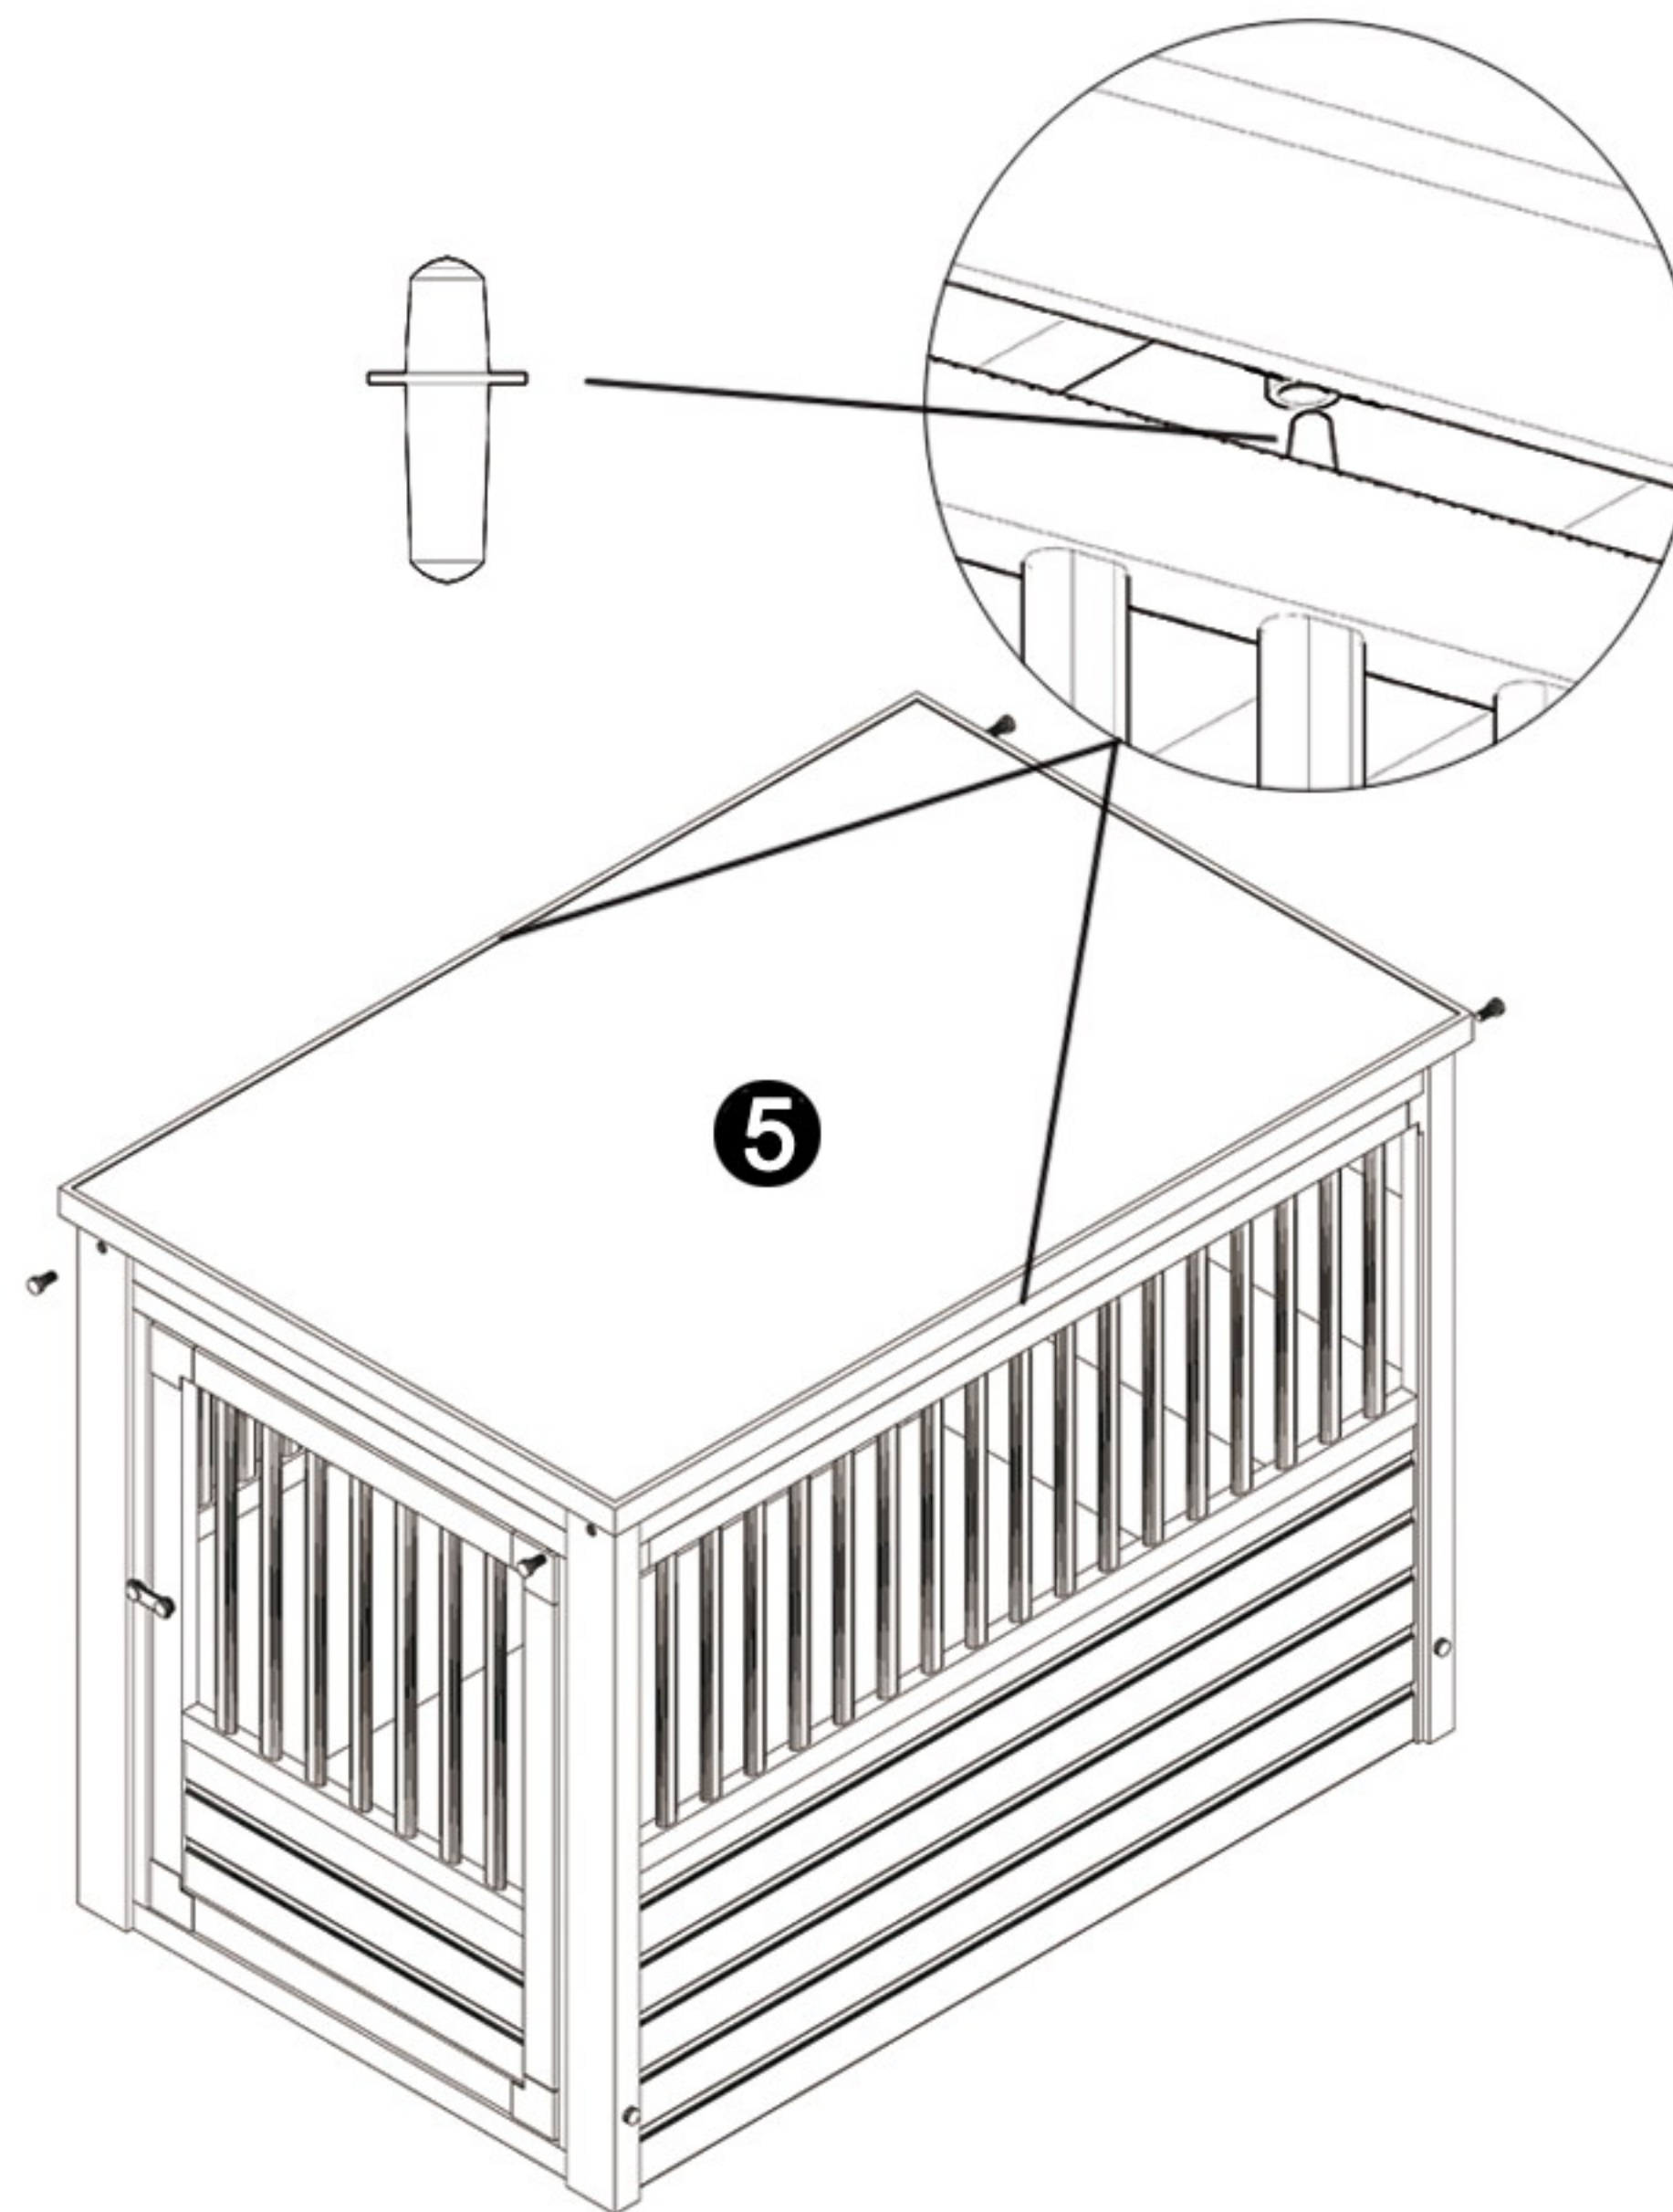

# InnPlace™ Pet Crate / End Table

(EHHC100, EHHC400 series)

5.  
 X 2  
 1 3/8"

6.  
 X 4  
 1"       X 2 (L and XL)

**Part List:**

Part 1 X 1

Part 2 X 2

Part 3 X 1

Part 4 X 1

Part 5 X 1

**NOT Included with S/M!**

Congratulations and thank you for your purchase! Before you start, please check for damage or any missing parts. Please visit [www.NewAgePet.com/customer-service](http://www.NewAgePet.com/customer-service) to find additional assembly videos and help in requesting replacement parts, as well as additional instructions on cleaning, maintaining and painting your New Age product.