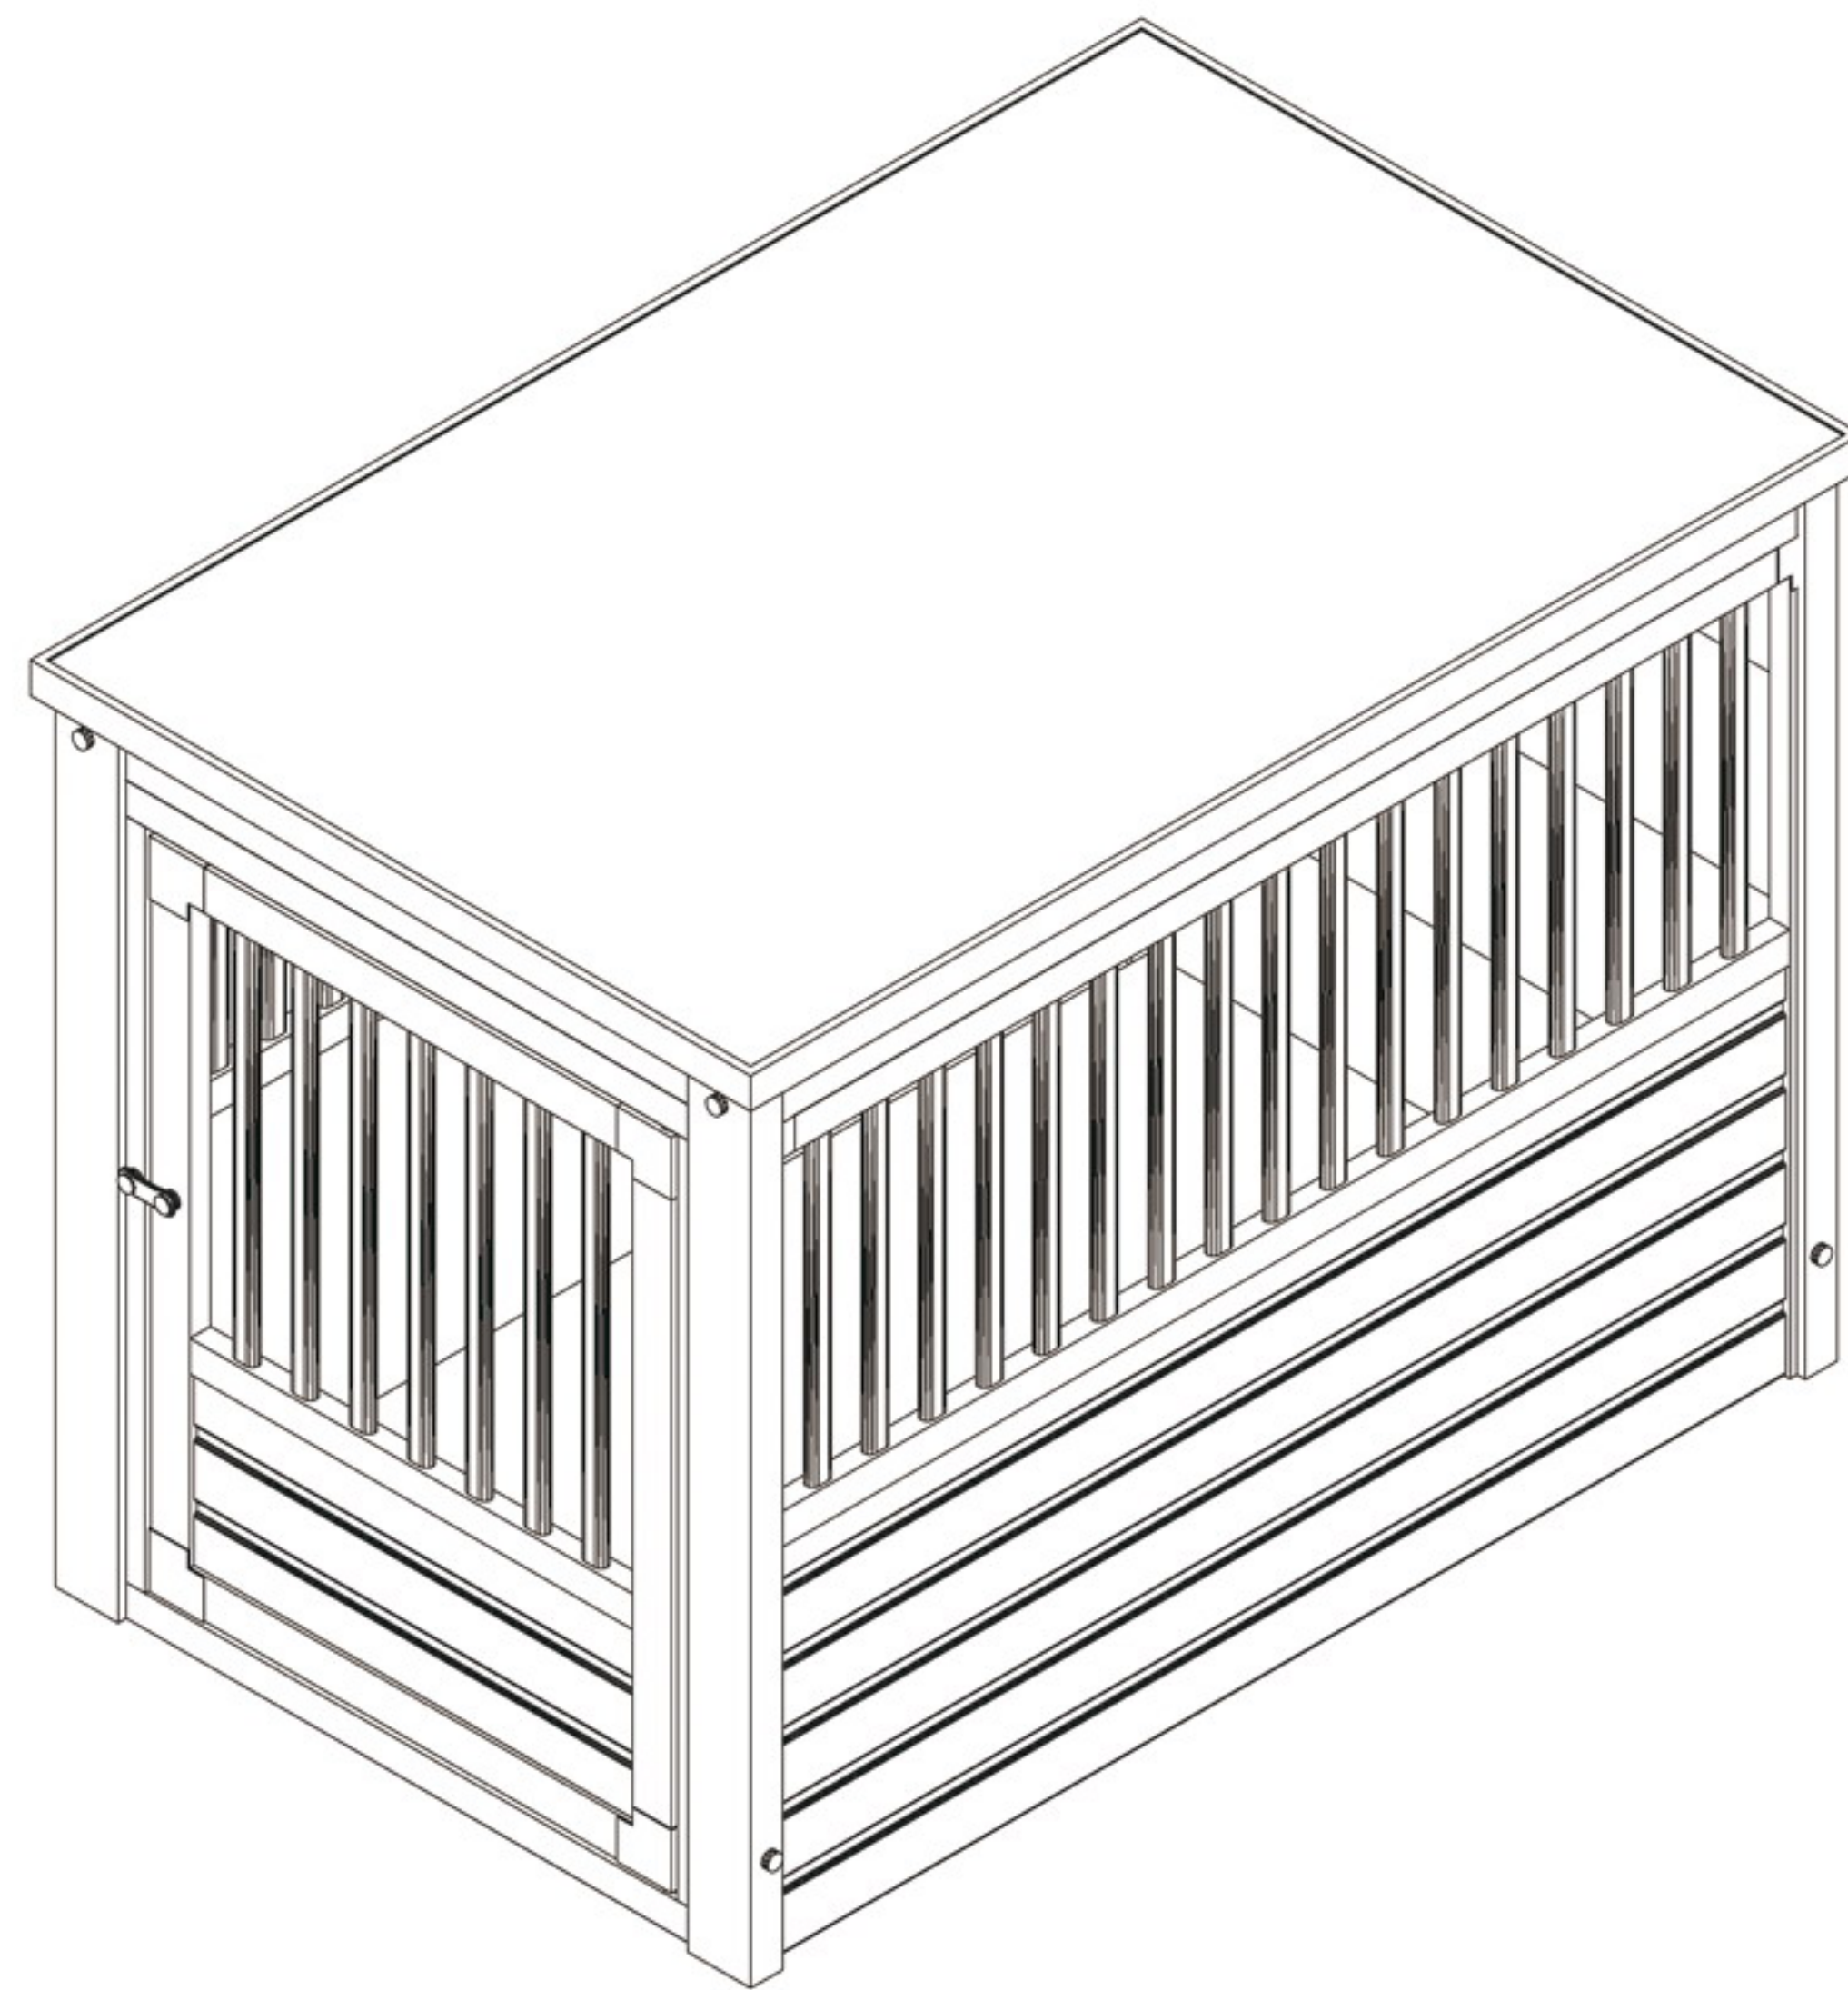

# InnPlace™ Pet Crate / End Table

(EHHC100, EHHC400 series)

5.

 X 2  
1 3/8"

6.

 X 4  
1"       X 2 (L and XL)

Part List:

Part 1 X 1

Part 2 X 2

Part 3 X 1

Part 4 X 1

Part 5 X 1

 (1 3/8") X 4

 (1") X 4

 X 2 (L and XL)

 X 1 (L) ; X 2 (XL)