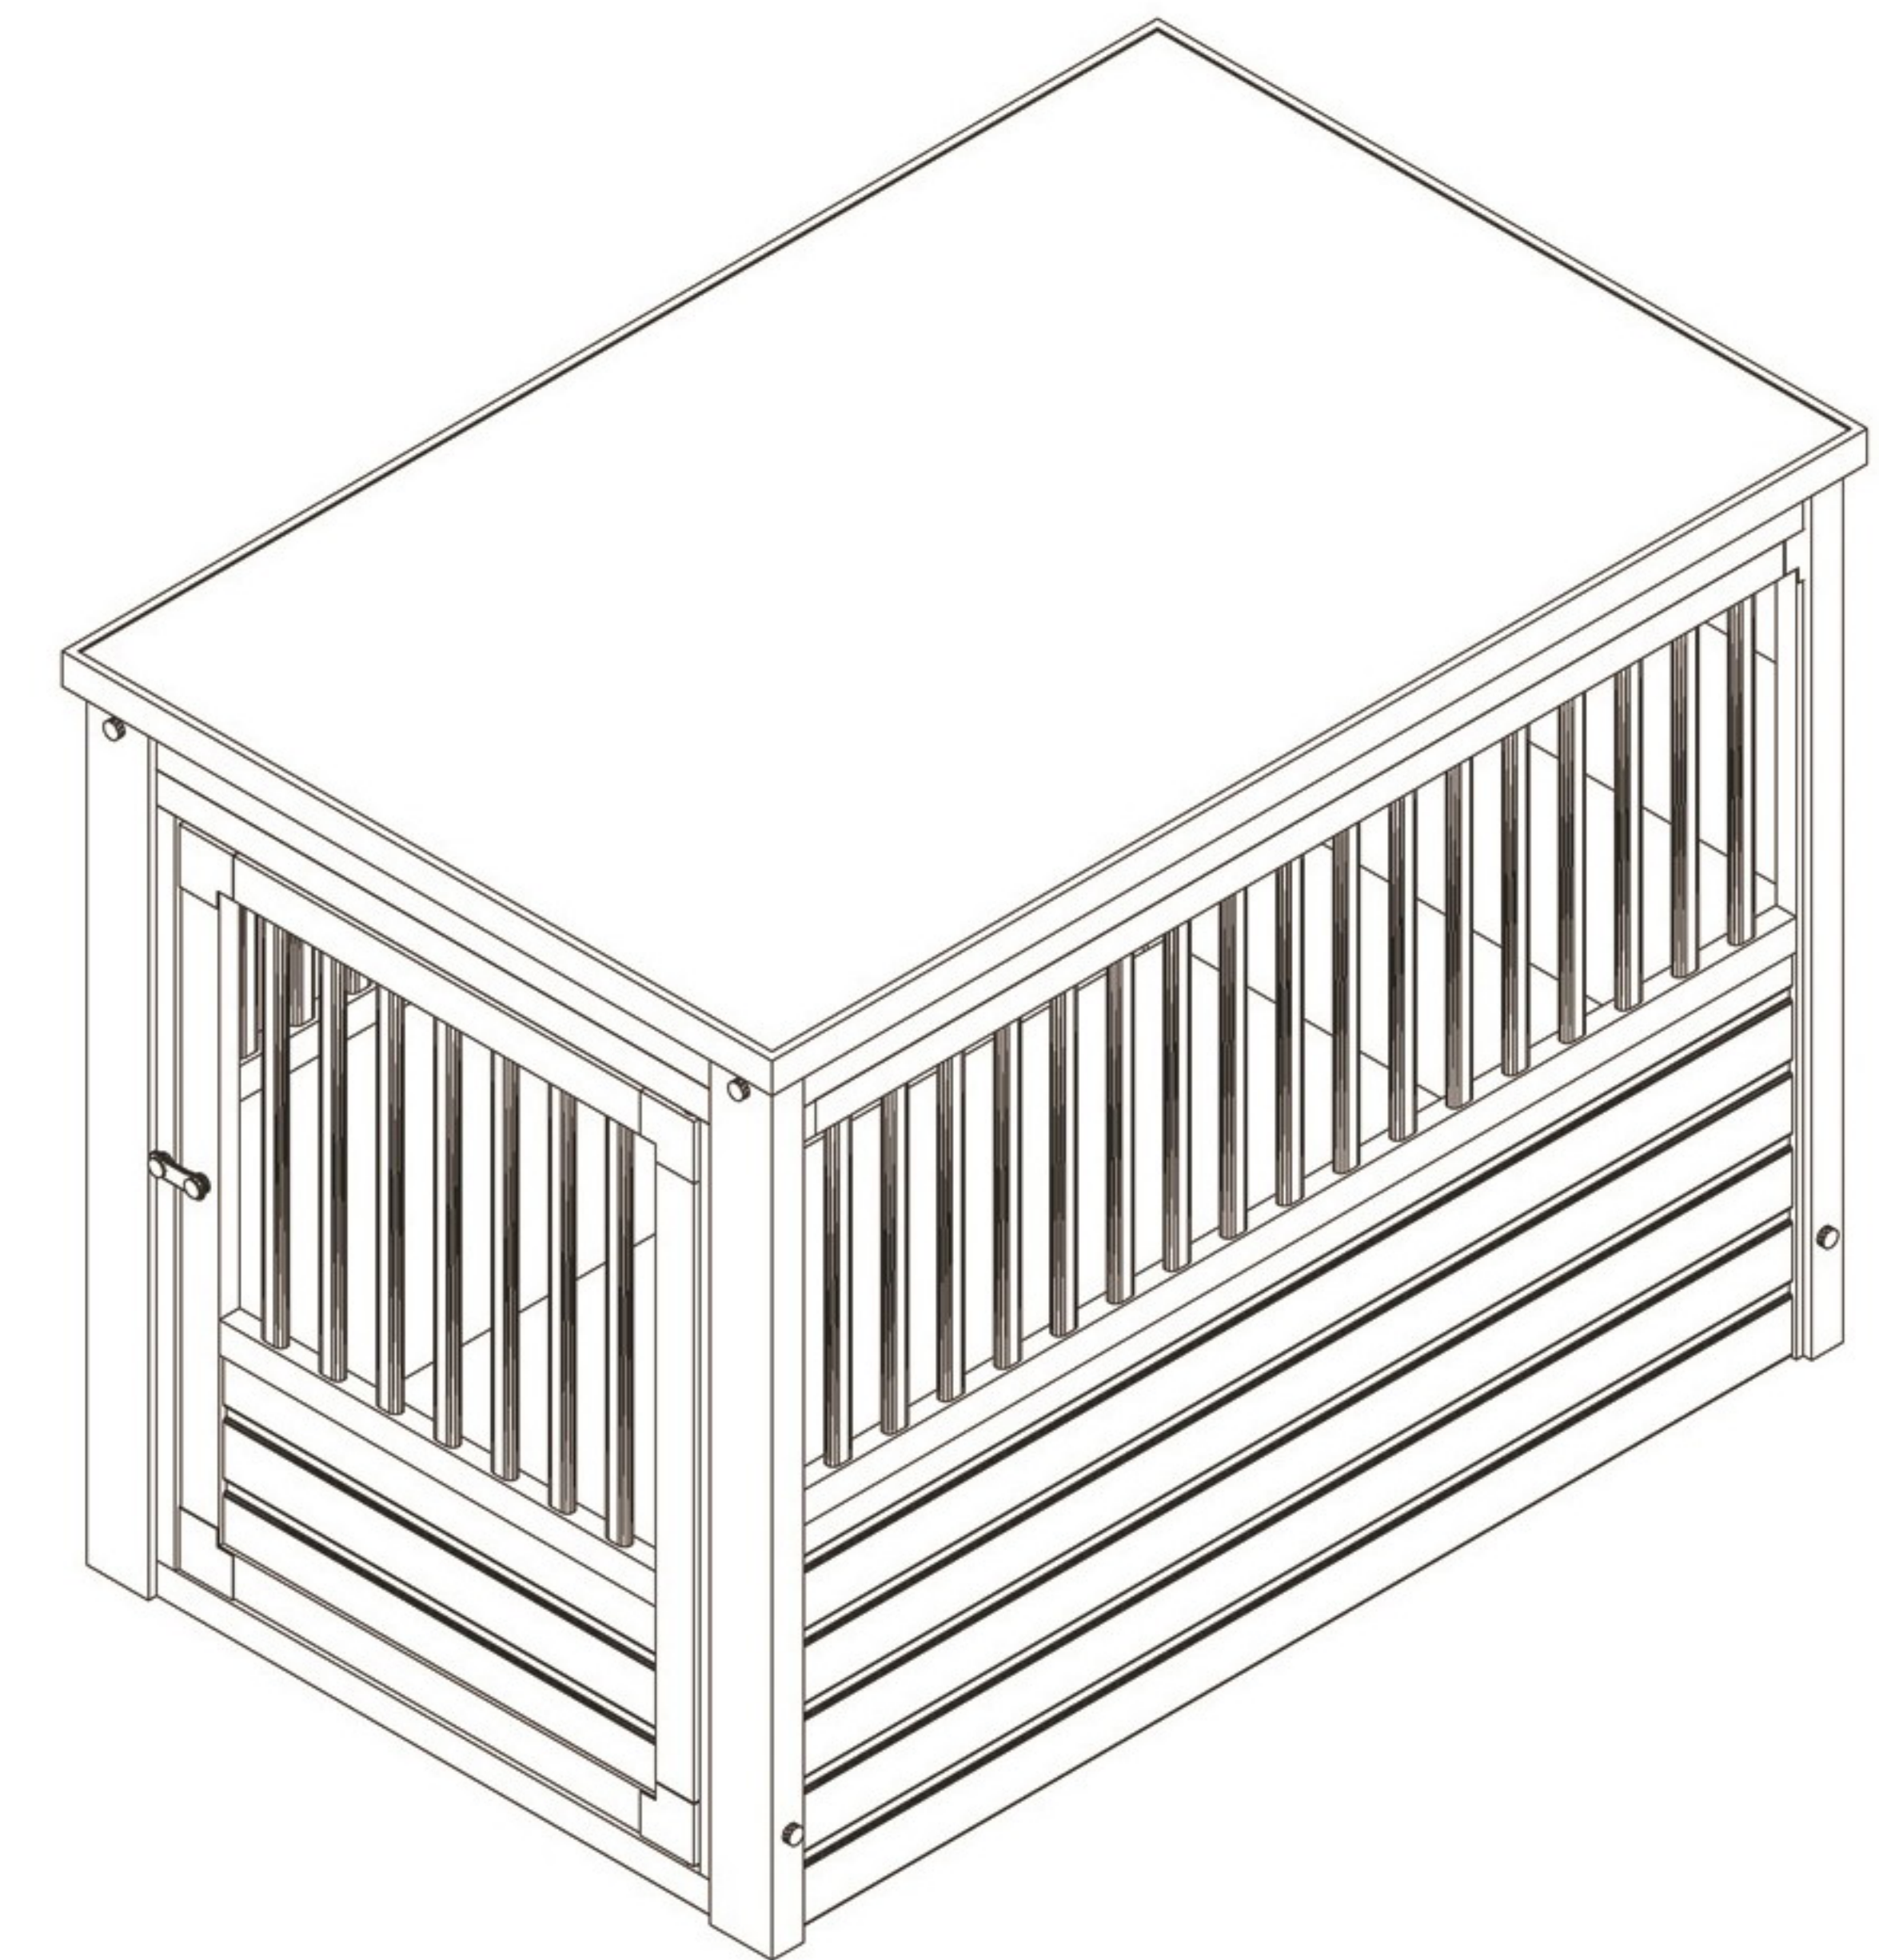

# InnPlace™ Pet Crate / End Table

(EHHC100, EHHC400 series)

5.

 X 2  
1 3/8"

6.

 X 4  
1"       X 2 (L and XL)

Part List:

Part 1 X 1

Part 2 X 2

Part 3 X 1

Part 4 X 1

Part 5 X 1

 (1 3/8") X 4

 (1") X 4

 X 2 (L and XL)

 X 1 (L) ; X 2 (XL)