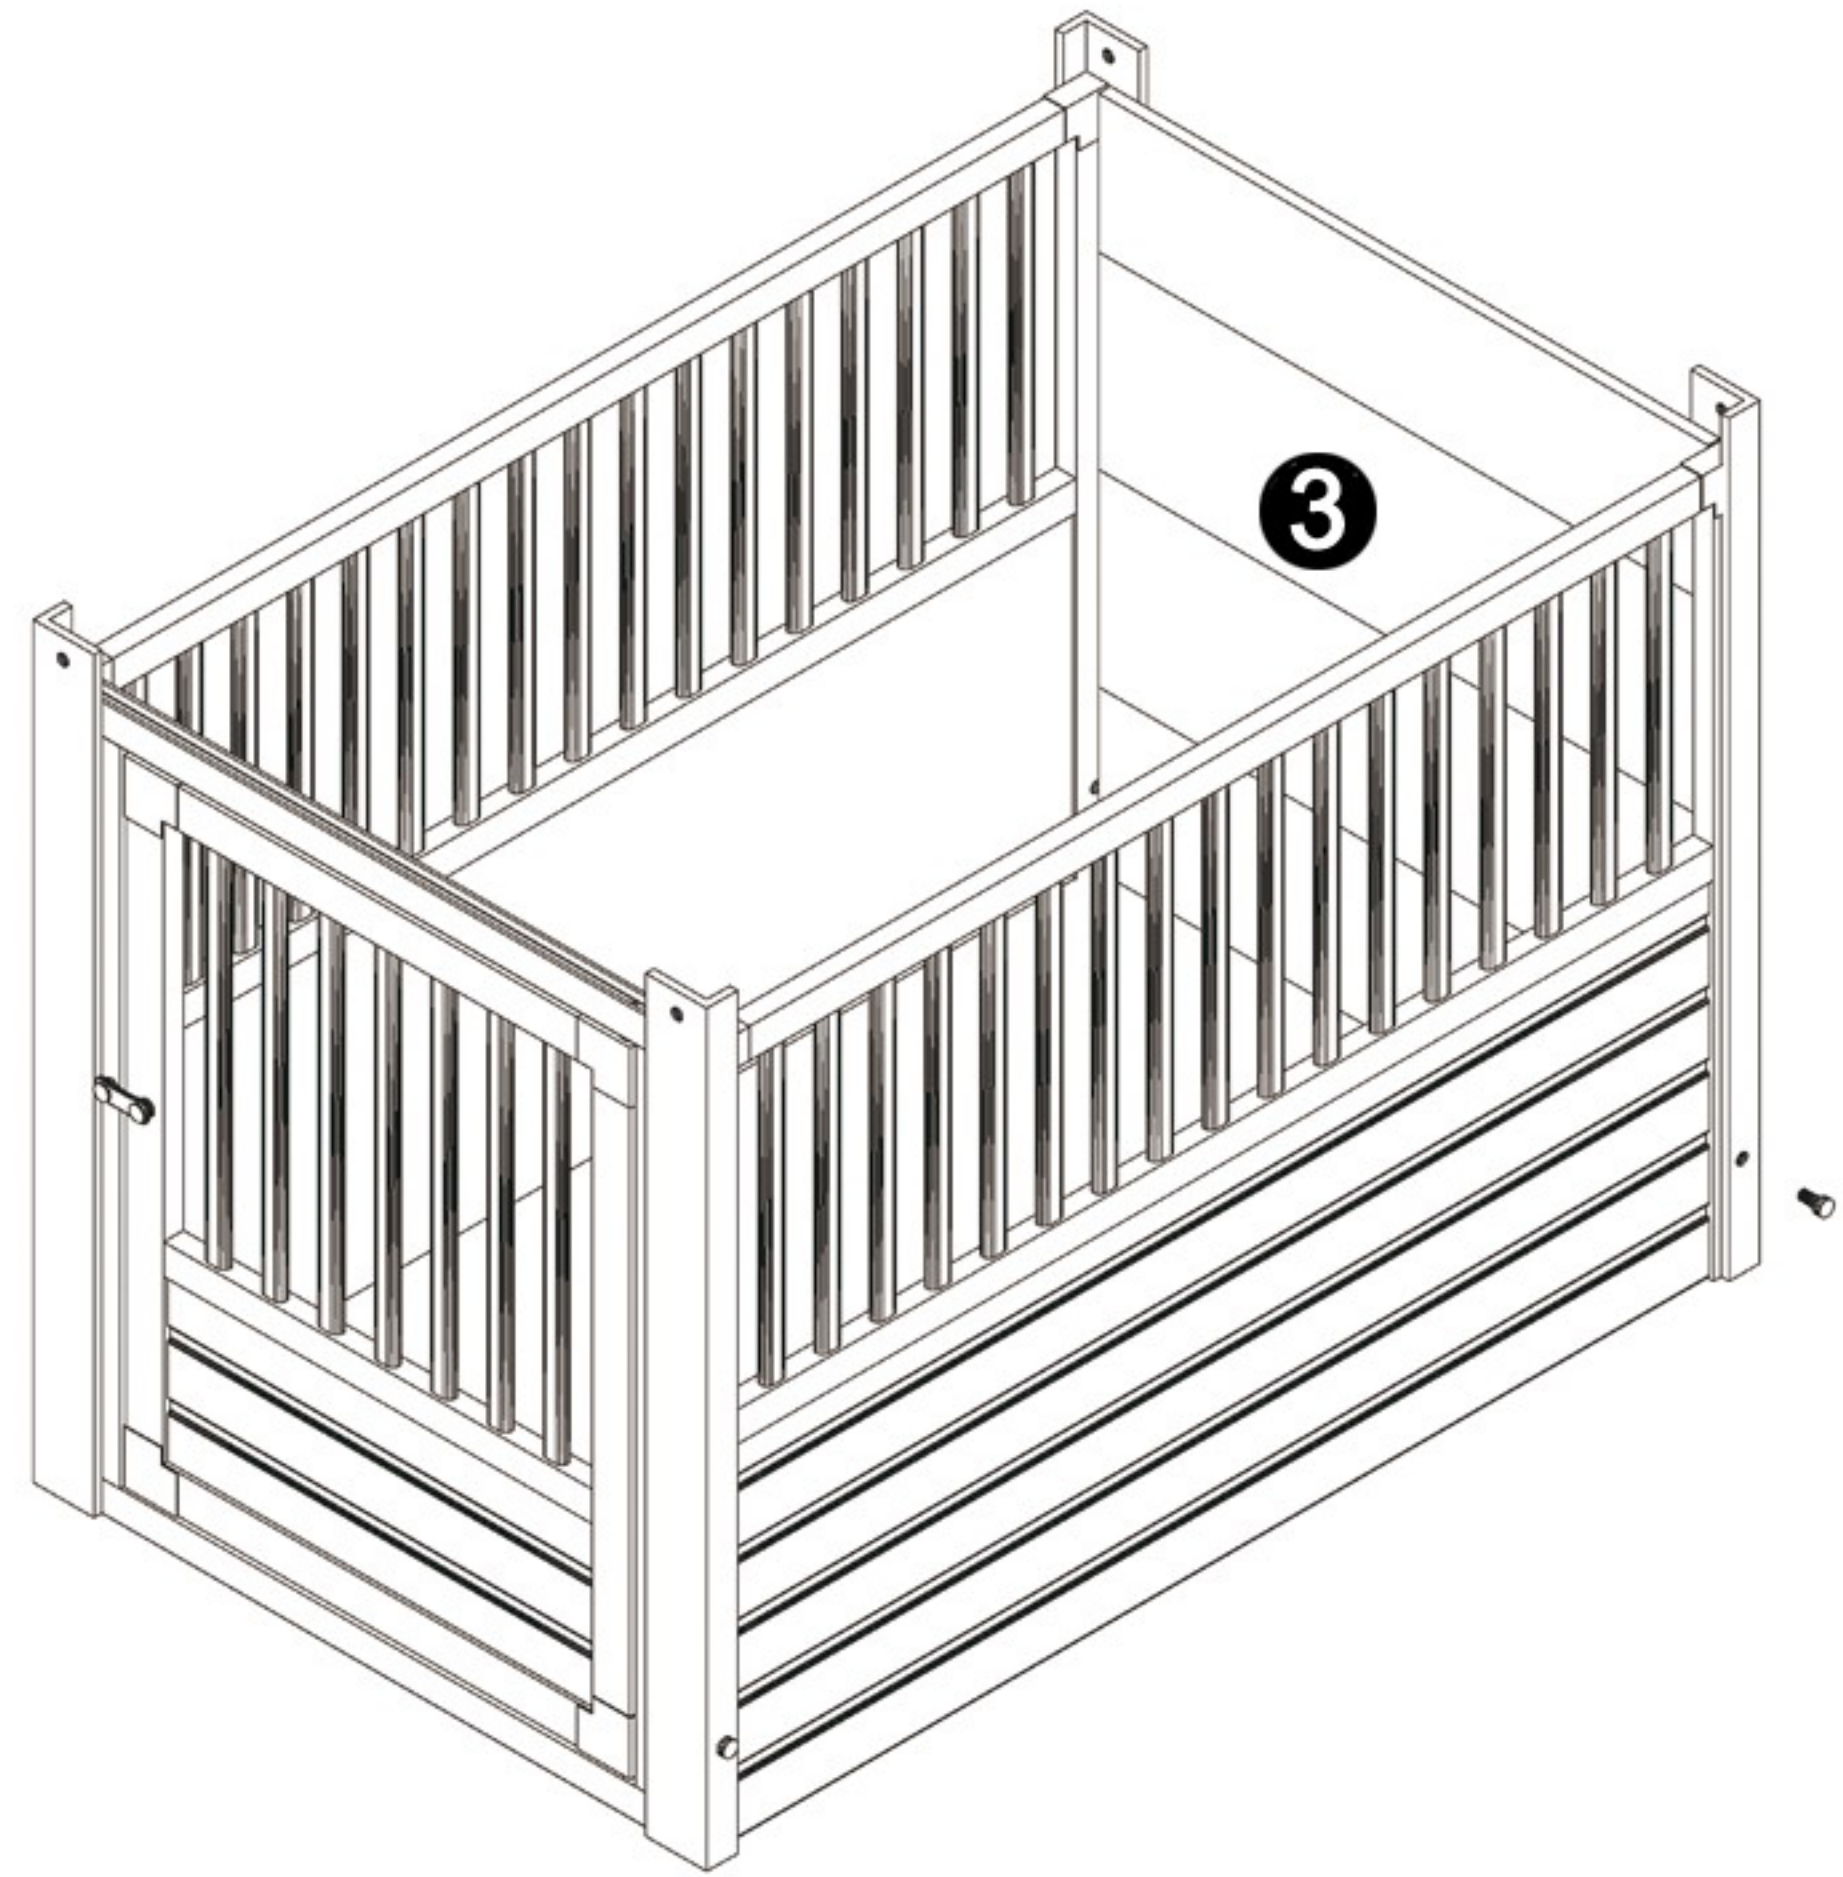

# InnPlace™ Pet Crate / End Table

(EHHC100, EHHC400 series)

5.

 X 2  
1 3/8"

6.

 X 4  
1"       X 2 (L and XL)

Part List:

Part 1 X 1

Part 2 X 2

Part 3 X 1

Part 4 X 1

Part 5 X 1

 (1 3/8") X 4

 (1") X 4

 X 2 (L and XL)

 X 1 (L) ; X 2 (XL)