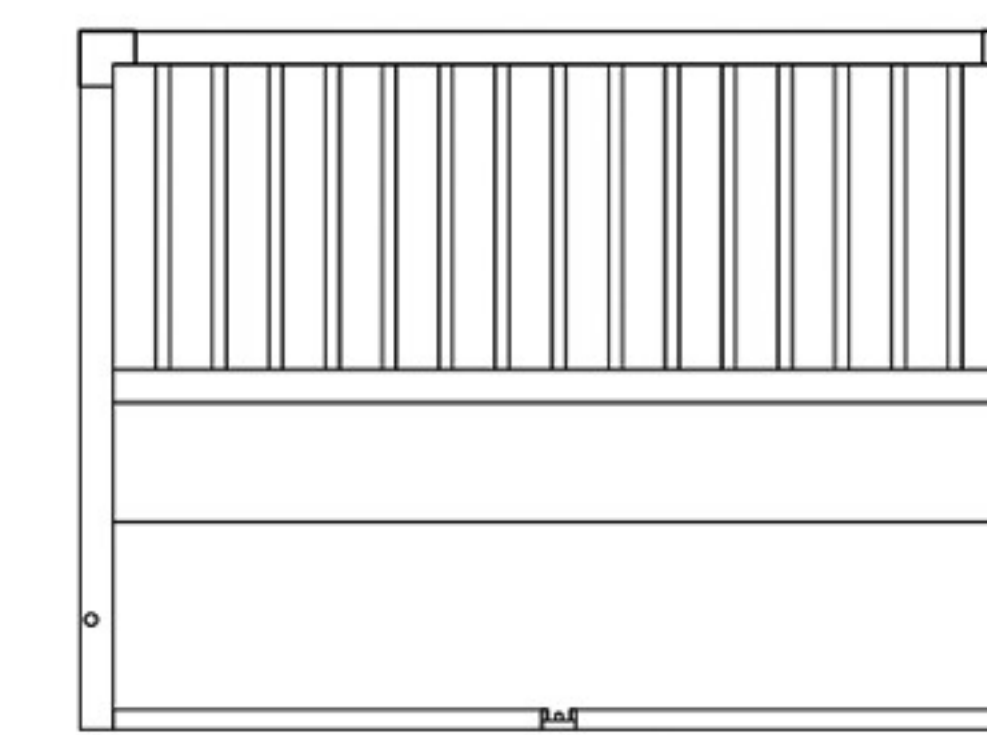

# InnPlace™ Pet Crate / End Table

(EHHC100, EHHC400 series)

5.

 X 2  
1 3/8"

6.

 X 4  
1"       X 2 (L and XL)

Part List:

Part 1 X 1

Part 2 X 2

Part 3 X 1

Part 4 X 1

Part 5 X 1

 (1 3/8") X 4

 (1") X 4

 X 2 (L and XL)

 X 1 (L) ; X 2 (XL)