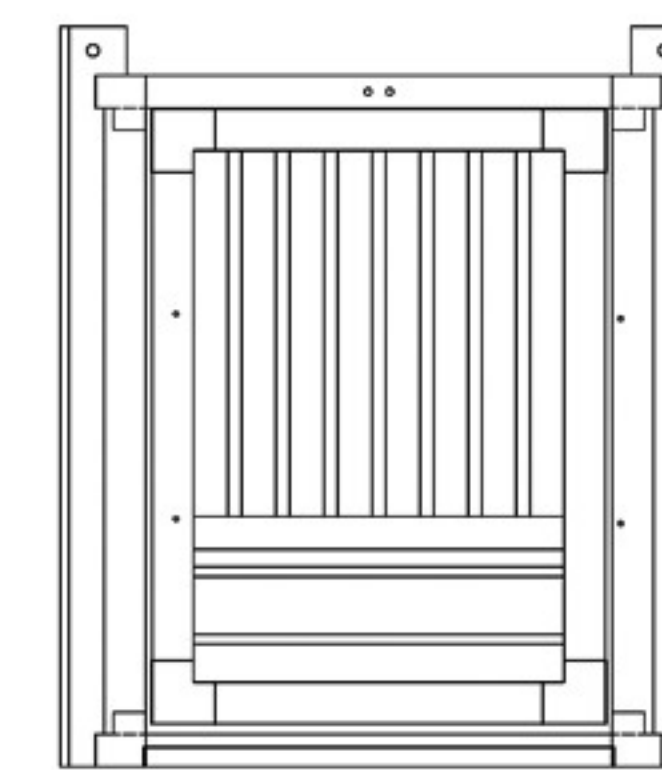

# InnPlace™ Pet Crate / End Table

(EHHC100, EHHC400 series)

5.

 X 2  
1 3/8"

6.

 X 4  
1"       X 2 (L and XL)

Part List:

Part 1 X 1

Part 2 X 2

Part 3 X 1

Part 4 X 1

Part 5 X 1

 (1 3/8") X 4

 (1") X 4

 X 2 (L and XL)

 X 1 (L) ; X 2 (XL)