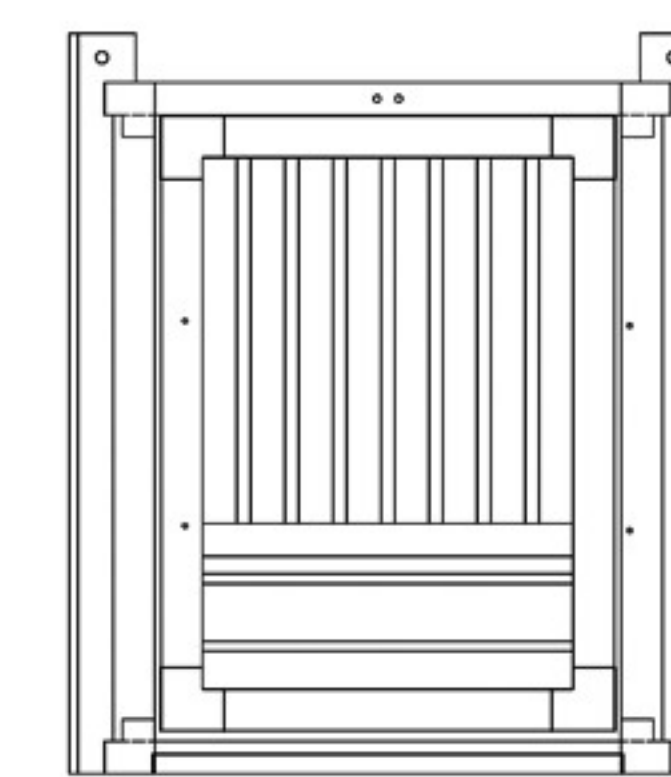

NeAgePet®

featuring **ECOFLEX**
GUARANTEED TOUGH

Habitat 'n Home Pet Furniture

InnPlace™ Pet Crate / End Table

(EHHC100, EHHC400 series)

5.

 X 2
1 3/8"

6.

 X 4
1"  X 2 (L and XL)

Part List:

Part 1 X 1

Part 2 X 2

Part 3 X 1

Part 4 X 1

Part 5 X 1

 (1 3/8") X 4

 (1") X 4

 X 2 (L and XL)

 X 1 (L) ; X 2 (XL)

NOT Included with S/M!

NeAgePet®

featuring **ECOFLEX**
GUARANTEED TOUGH

Congratulations and thank you for your purchase! Before you start, please check for damage or any missing parts. Please visit www.NewAgePet.com/customer-service to find additional assembly videos and help in requesting replacement parts, as well as additional instructions on cleaning, maintaining and painting your New Age product.