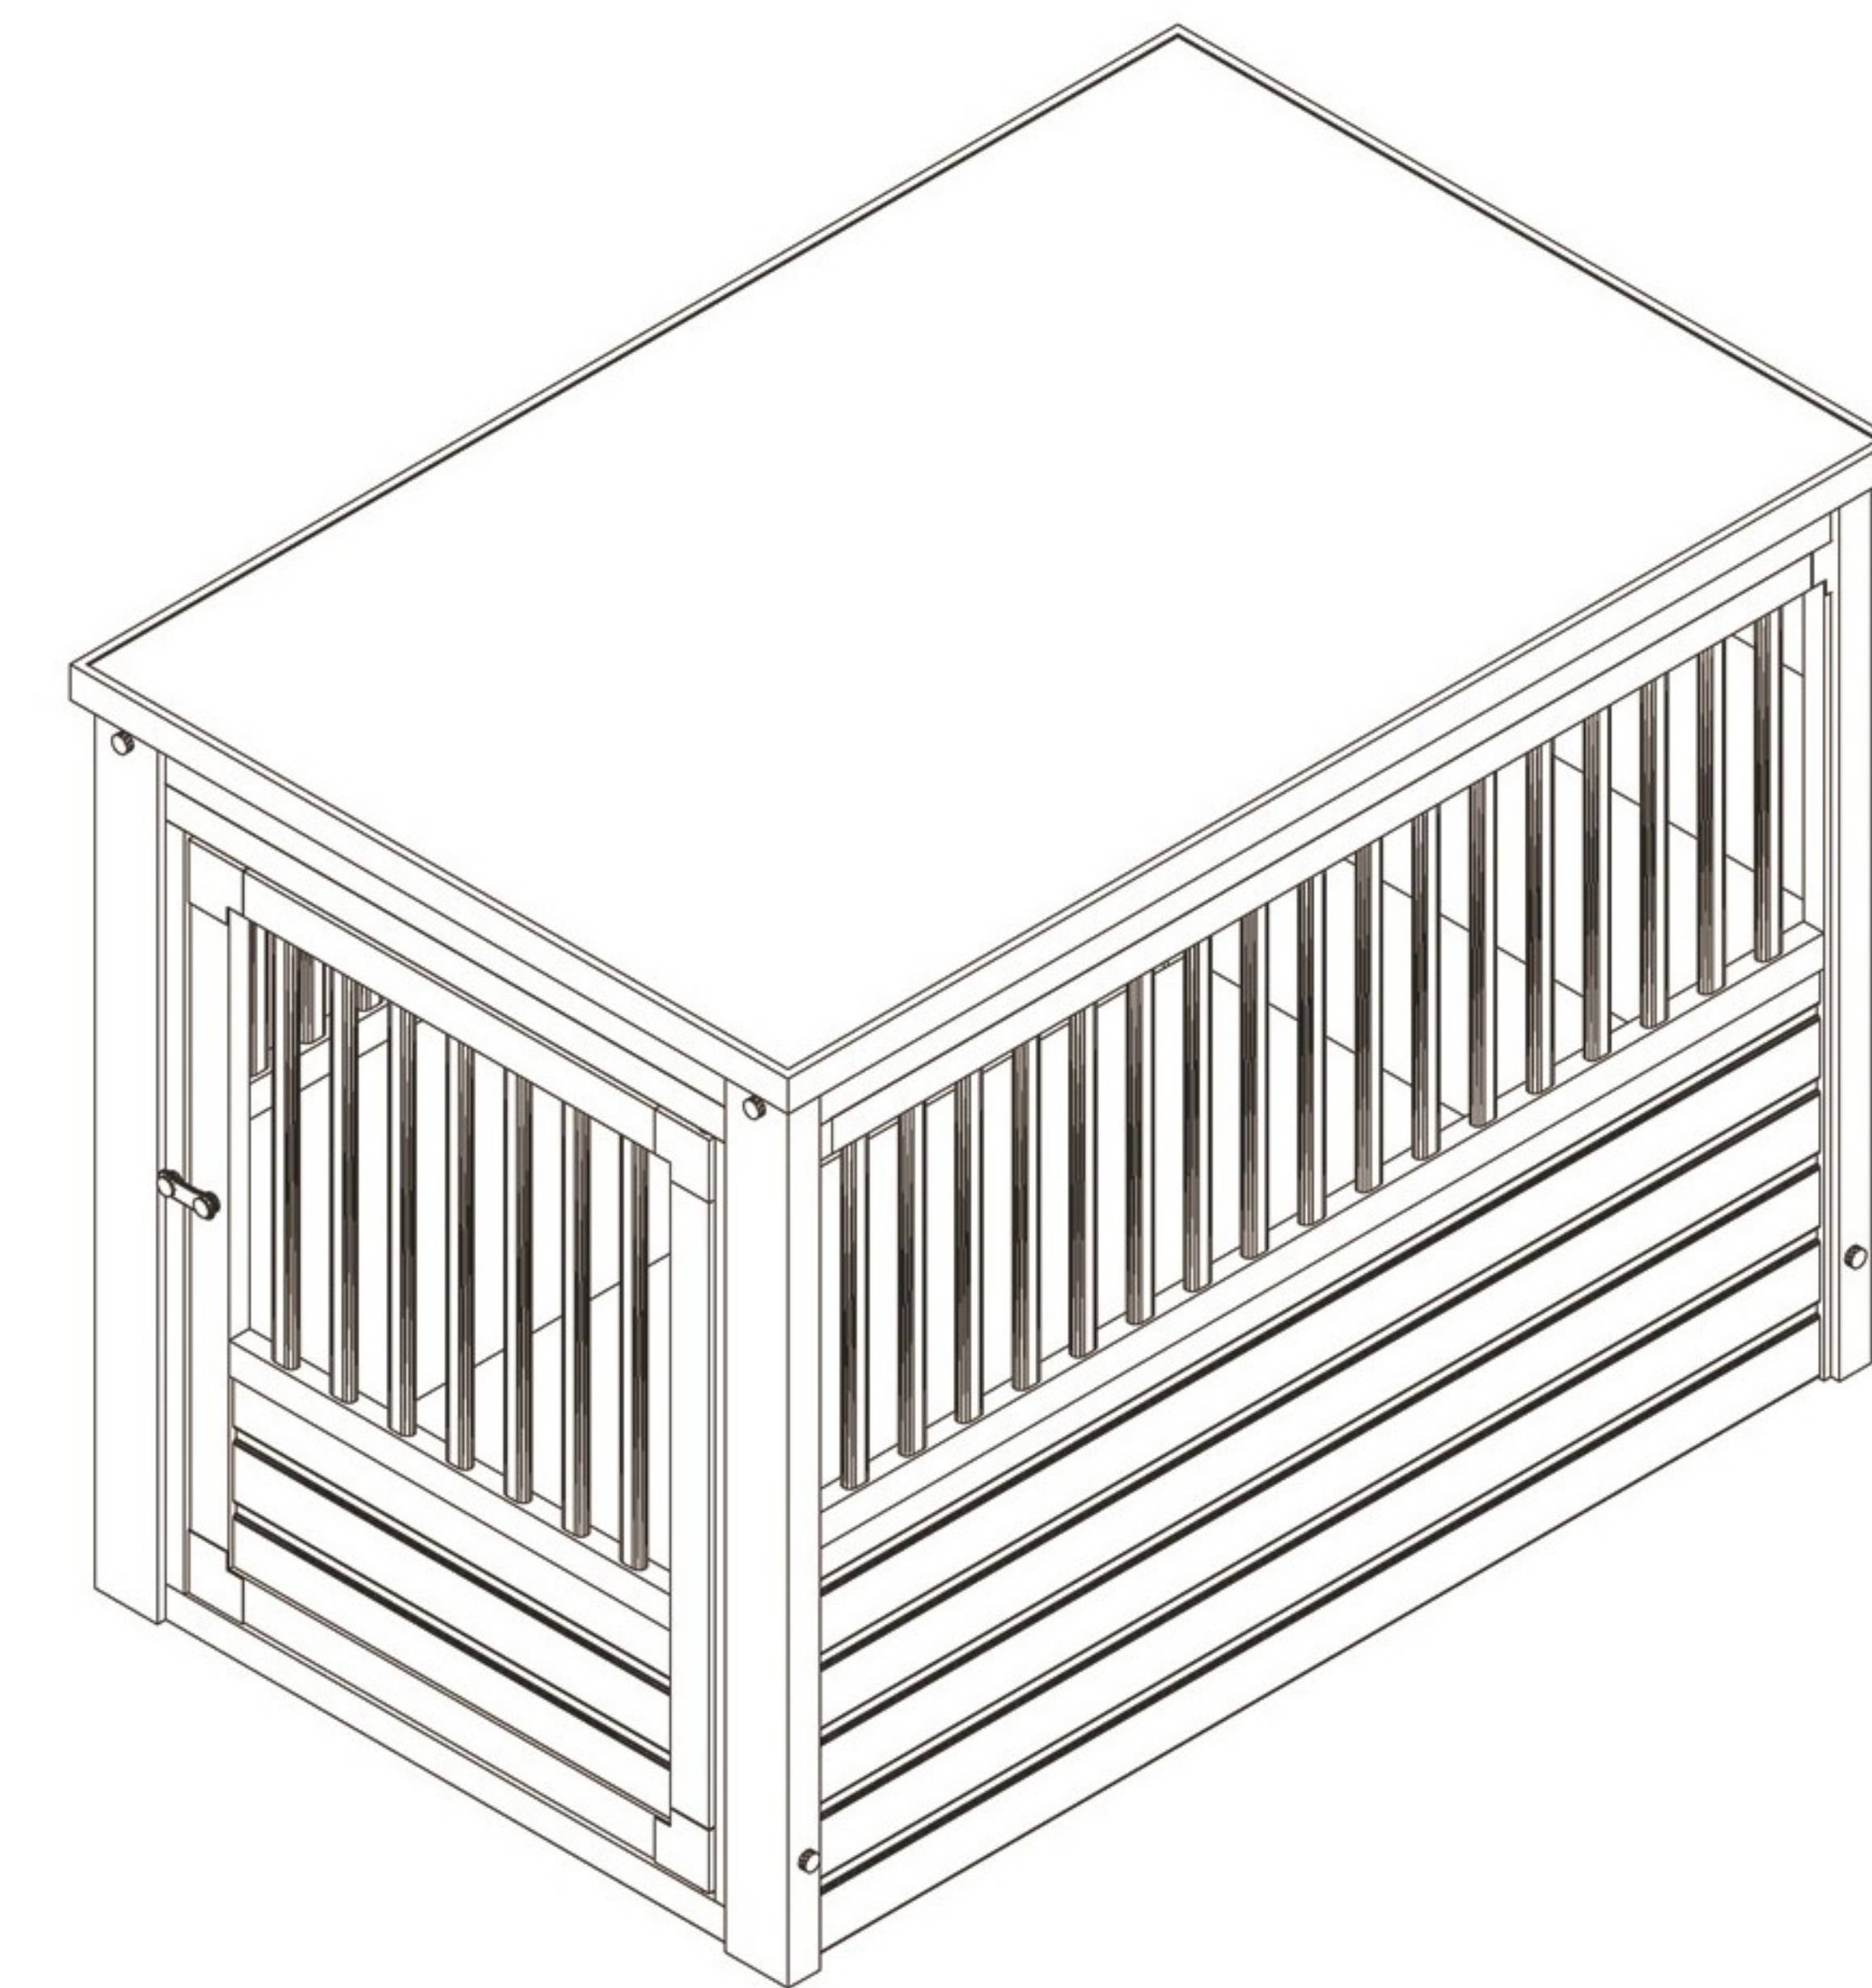

NeAgePet®

featuring **ECOFLEX**
GUARANTEED TOUGH

Habitat 'n Home Pet Furniture

InnPlace™ Pet Crate / End Table

(EHHC100, EHHC400 series)

5.

 X 2
1 3/8"

6.

 X 4
1"  X 2 (L and XL)

Part List:

Part 1 X 1

Part 2 X 2

Part 3 X 1

Part 4 X 1

Part 5 X 1

 (1 3/8") X 4

 (1") X 4

 X 2 (L and XL)

 X 1 (L) ; X 2 (XL)

NOT Included with S/M!

NeAgePet®

featuring **ECOFLEX**
GUARANTEED TOUGH

Congratulations and thank you for your purchase! Before you start, please check for damage or any missing parts. Please visit www.NewAgePet.com/customer-service to find additional assembly videos and help in requesting replacement parts, as well as additional instructions on cleaning, maintaining and painting your New Age product.