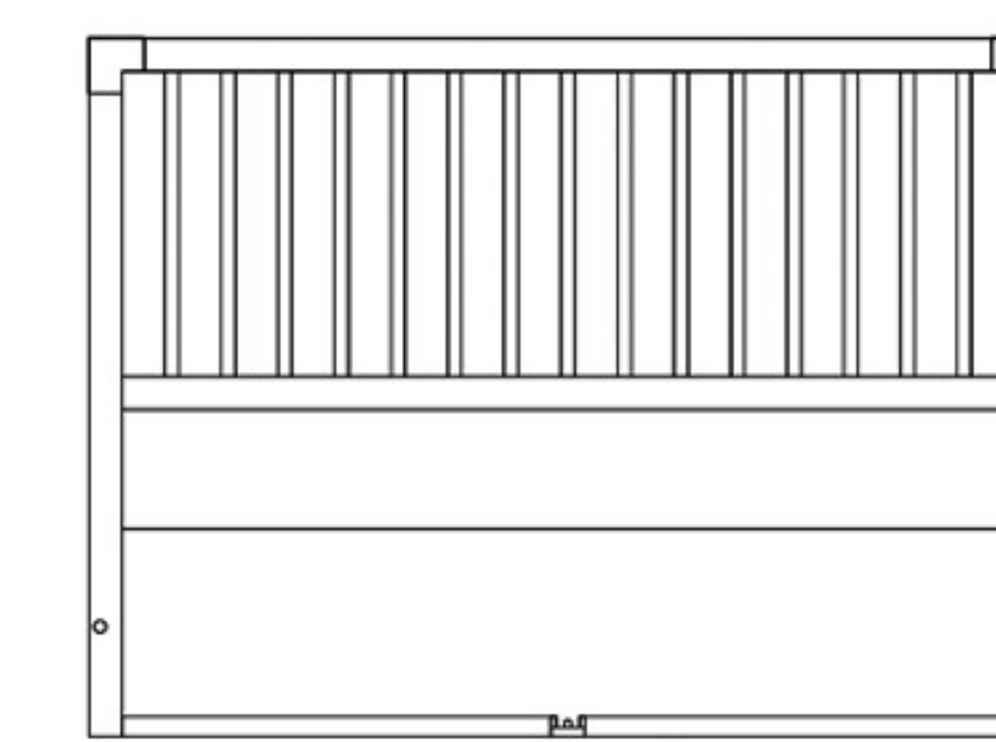

NeAgePet®

featuring **ECOFLEX**
GUARANTEED TOUGH

Habitat 'n Home Pet Furniture

InnPlace™ Pet Crate / End Table

(EHHC100, EHHC400 series)

5.

 X 2
1 3/8"

6.

 X 4
1"  X 2 (L and XL)

Part List:

Part 1 X 1

Part 2 X 2

Part 3 X 1

Part 4 X 1

Part 5 X 1

 (1 3/8") X 4

 (1") X 4

 X 2 (L and XL)

 X 1 (L) ; X 2 (XL)

NOT Included with S/M!

NeAgePet®

featuring **ECOFLEX**
GUARANTEED TOUGH

Congratulations and thank you for your purchase! Before you start, please check for damage or any missing parts. Please visit www.NewAgePet.com/customer-service to find additional assembly videos and help in requesting replacement parts, as well as additional instructions on cleaning, maintaining and painting your New Age product.