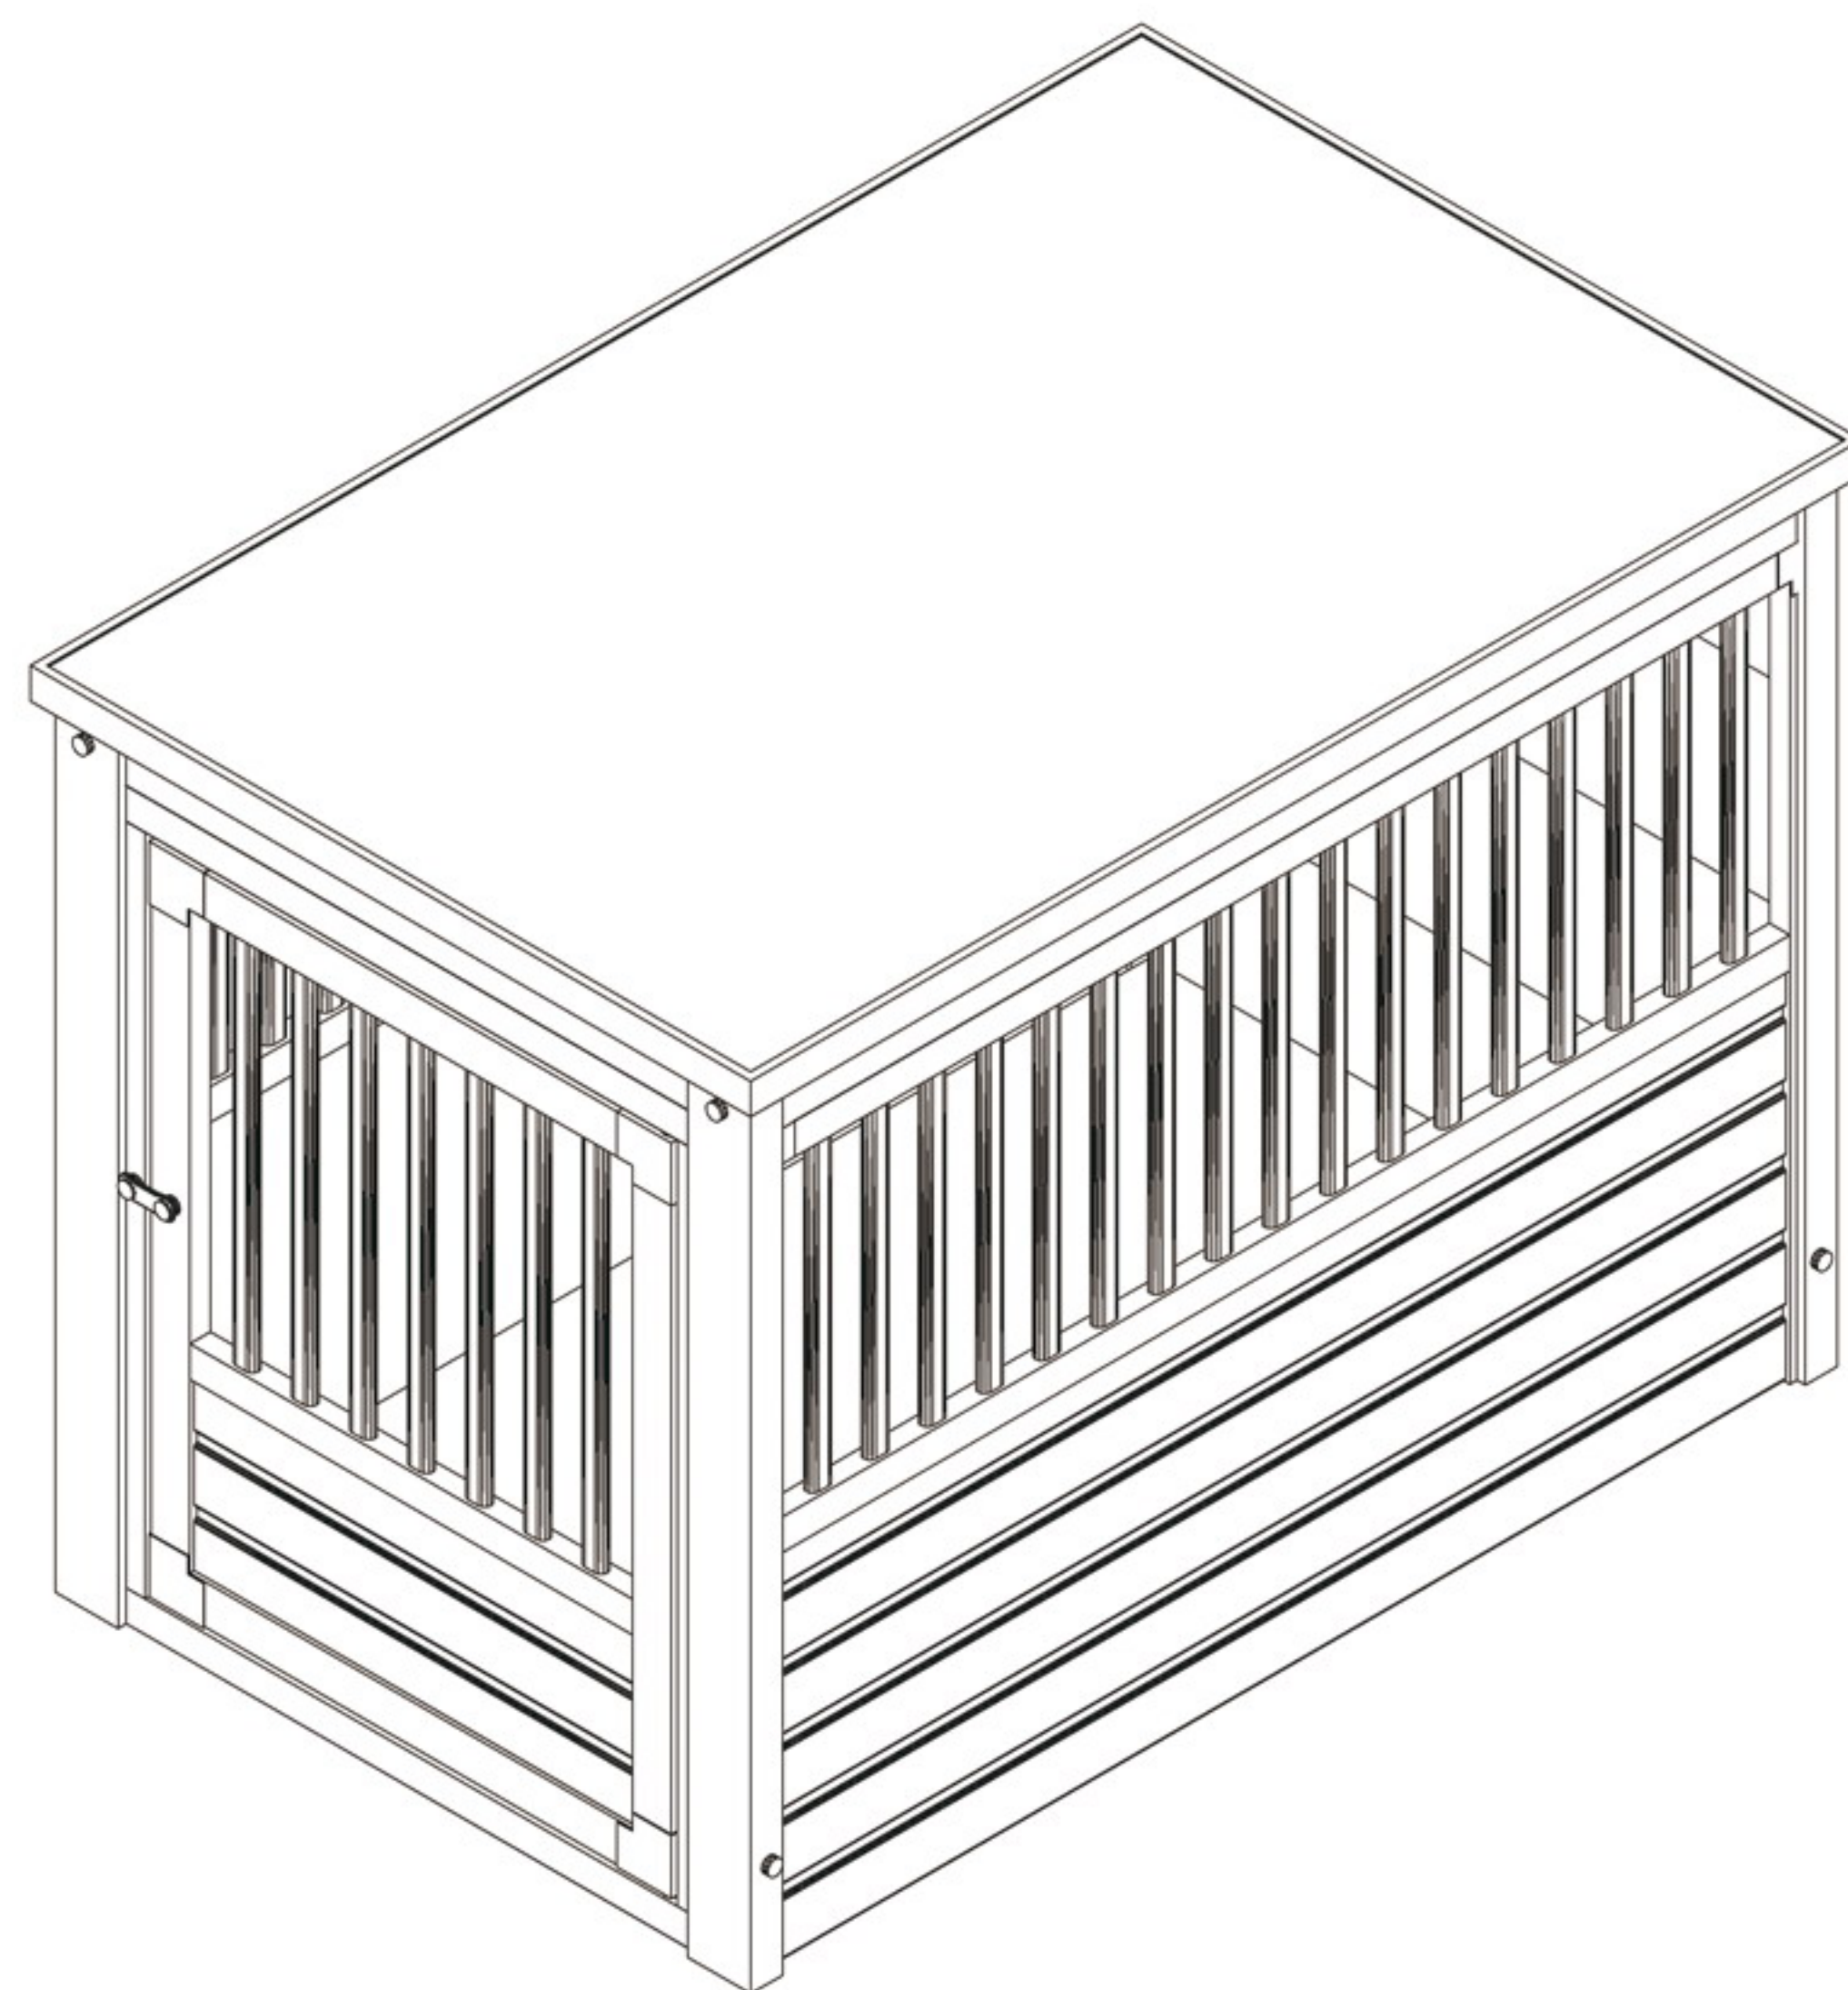

NeAgePet®

featuring **ECOFLEX**
GUARANTEED TOUGH

Habitat 'n Home Pet Furniture

InnPlace™ Pet Crate / End Table

(EHHC100, EHHC400 series)

5.

 X 2
1 3/8"

6.

 X 4
1"  X 2 (L and XL)

Part List:

Part 1 X 1

Part 2 X 2

Part 3 X 1

Part 4 X 1

Part 5 X 1

 (1 3/8") X 4

 (1") X 4

 X 2 (L and XL)

 X 1 (L) ; X 2 (XL)

NOT Included with S/M!

NeAgePet®

featuring **ECOFLEX**
GUARANTEED TOUGH

Congratulations and thank you for your purchase! Before you start, please check for damage or any missing parts. Please visit www.NewAgePet.com/customer-service to find additional assembly videos and help in requesting replacement parts, as well as additional instructions on cleaning, maintaining and painting your New Age product.