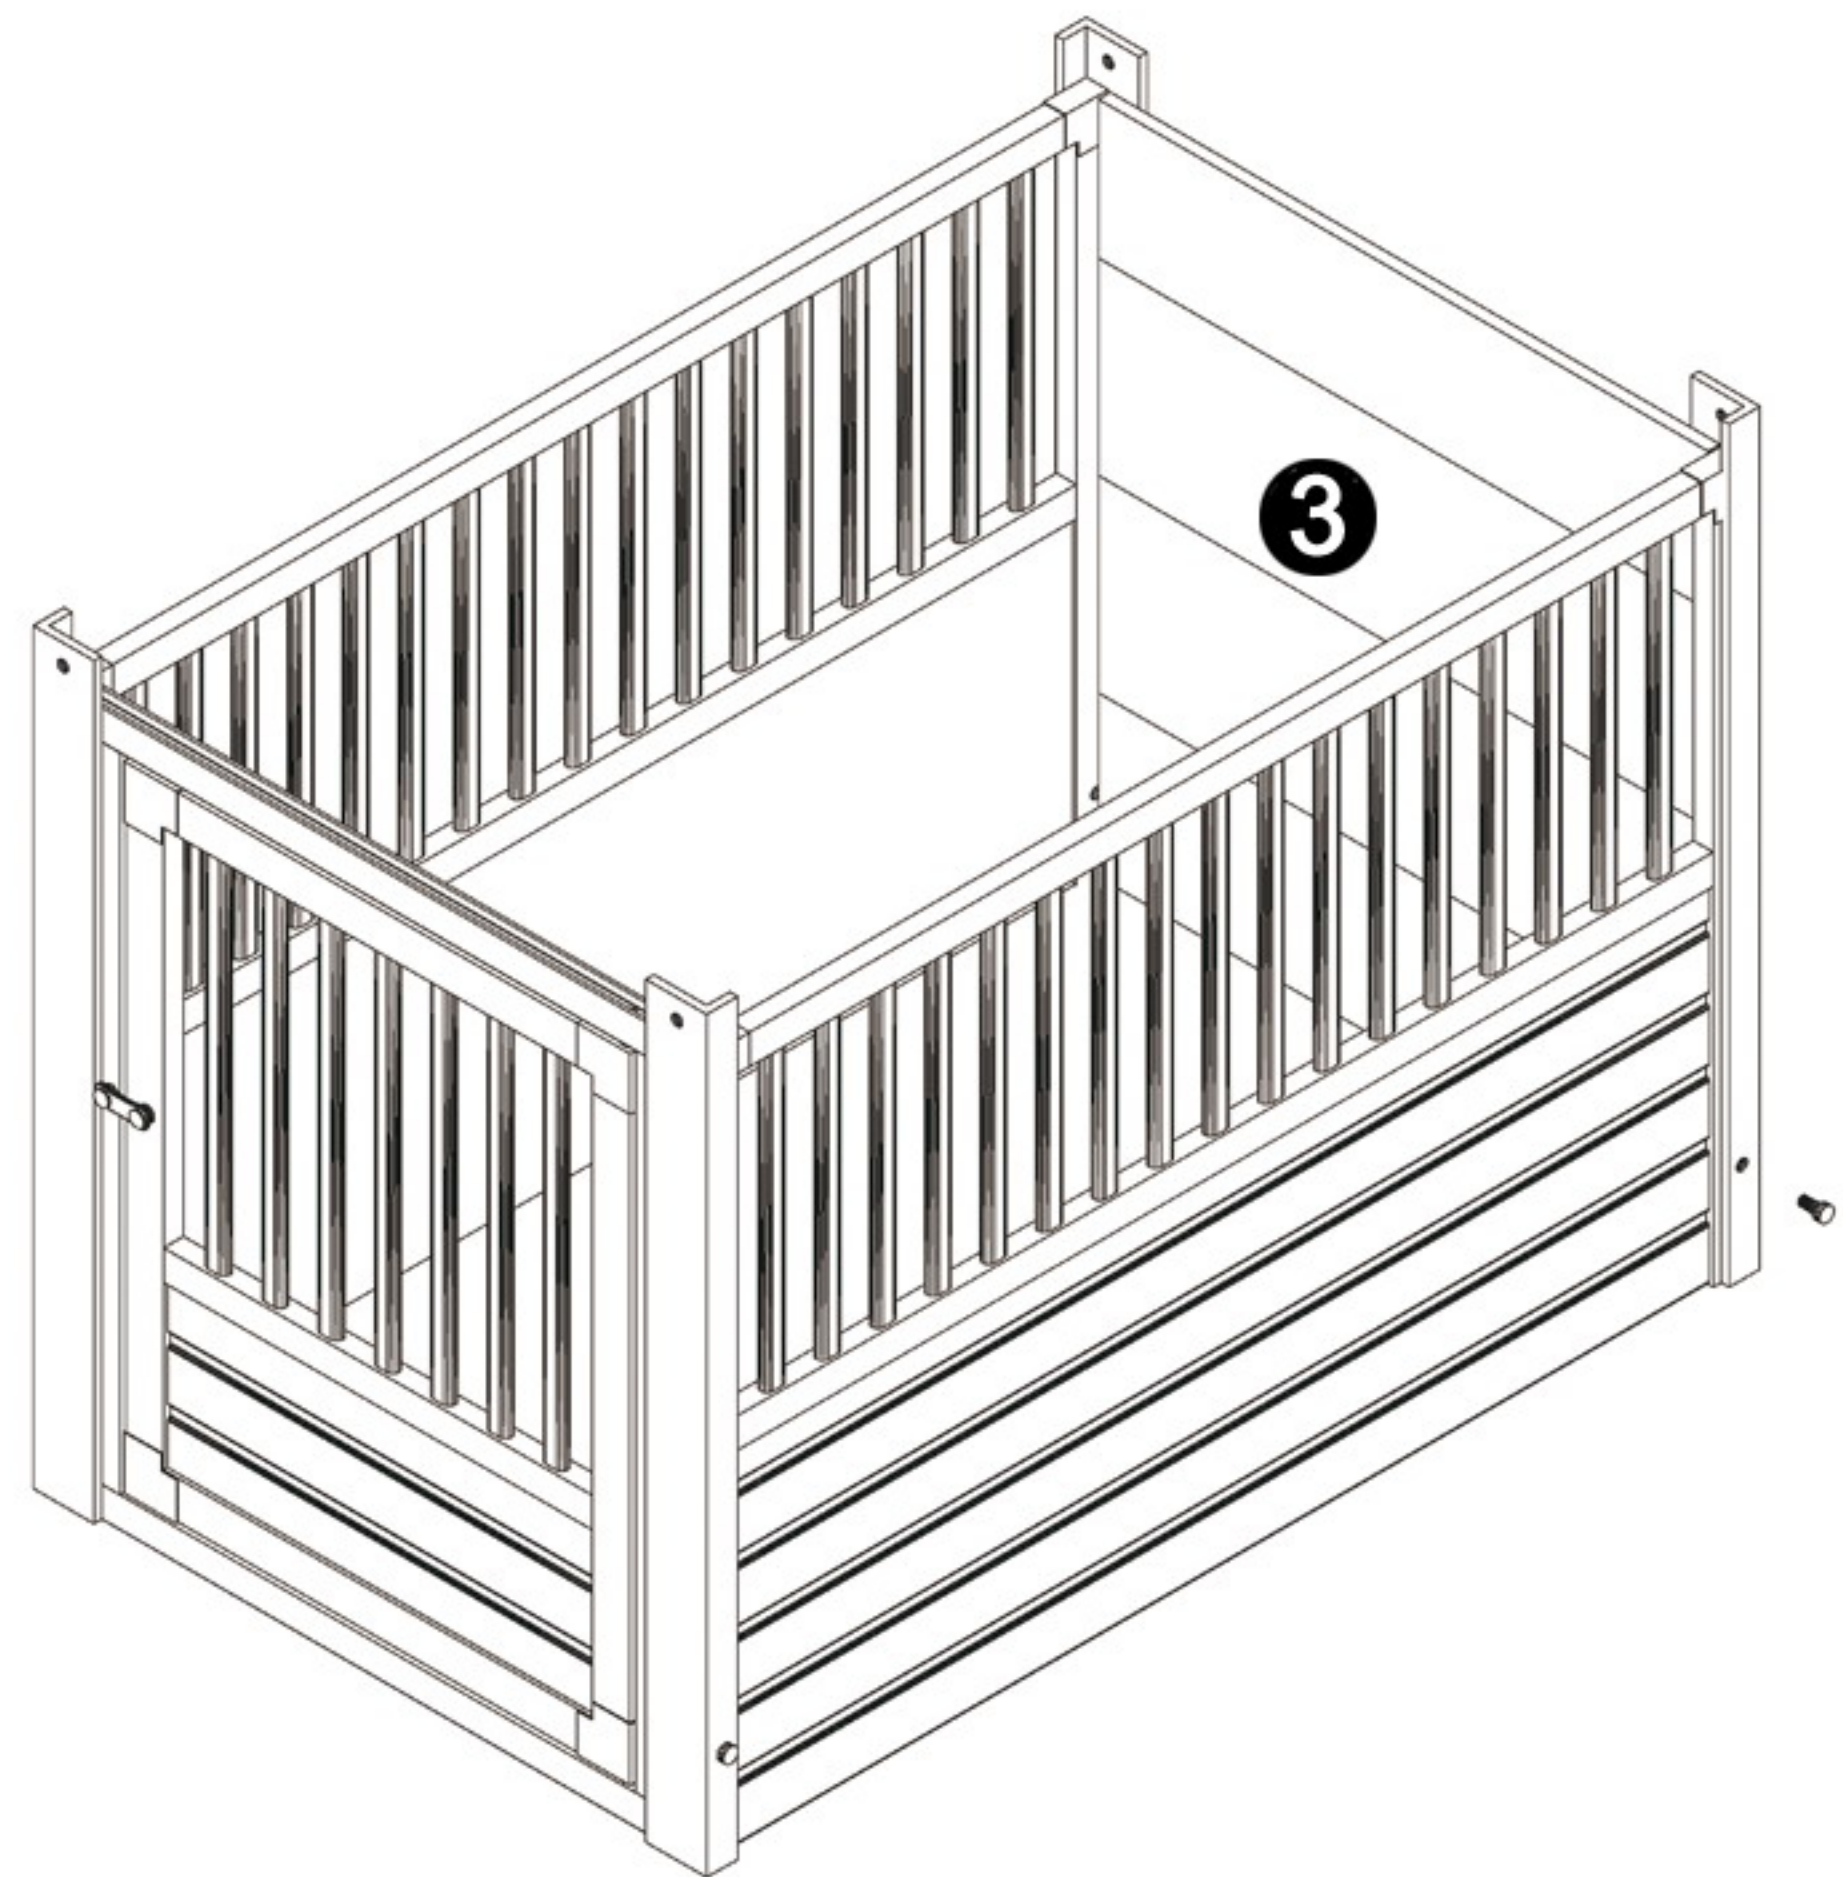

NeAgePet®

featuring **ECOFLEX**
GUARANTEED TOUGH

Habitat 'n Home Pet Furniture

InnPlace™ Pet Crate / End Table

(EHHC100, EHHC400 series)

5.

 X 2
1 3/8"

6.

 X 4
1"  X 2 (L and XL)

NeAgePet®

featuring **ECOFLEX**
GUARANTEED TOUGH

©Copy Right Pinta International, Inc. 2018

Part List:

Part 1 X 1

Part 2 X 2

Part 3 X 1

Part 4 X 1

Part 5 X 1

 (1 3/8") X 4

 (1") X 4

 X 2 (L and XL)

 X 1 (L) ; X 2 (XL)

NOT Included with S/M!

Congratulations and thank you for your purchase! Before you start, please check for damage or any missing parts. Please visit www.NewAgePet.com/customer-service to find additional assembly videos and help in requesting replacement parts, as well as additional instructions on cleaning, maintaining and painting your New Age product.