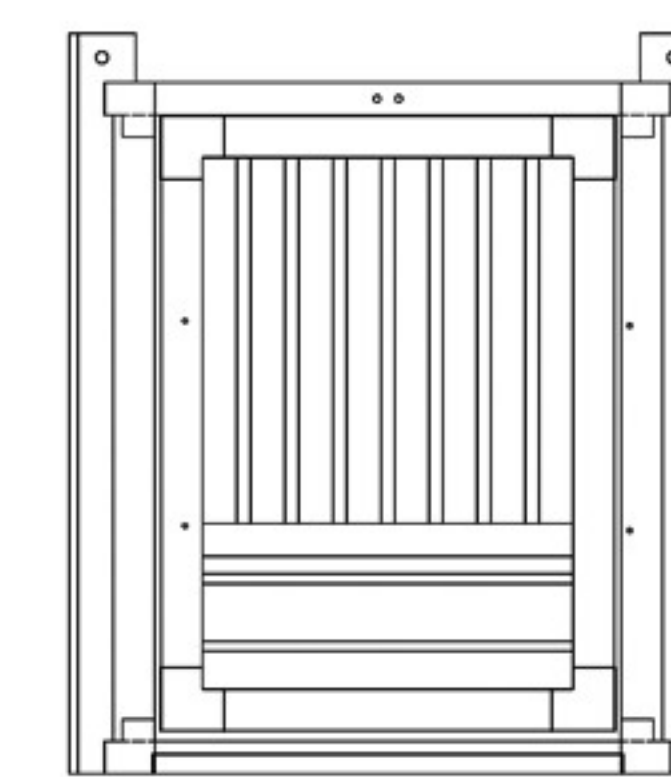

NeAgePet®

featuring **ECOFLEX**
GUARANTEED TOUGH

Habitat 'n Home Pet Furniture

InnPlace™ Pet Crate / End Table

(EHHC100, EHHC400 series)

5.

 X 2
1 3/8"

6.

 X 4
1"  X 2 (L and XL)

NeAgePet®

featuring **ECOFLEX**
GUARANTEED TOUGH

©Copy Right Pinta International, Inc. 2018

Part List:

Part 1 X 1

Part 2 X 2

Part 3 X 1

Part 4 X 1

Part 5 X 1

 (1 3/8") X 4

 (1") X 4

 X 2 (L and XL)

 X 1 (L) ; X 2 (XL)

NOT Included with S/M!

Congratulations and thank you for your purchase! Before you start, please check for damage or any missing parts. Please visit www.NewAgePet.com/customer-service to find additional assembly videos and help in requesting replacement parts, as well as additional instructions on cleaning, maintaining and painting your New Age product.