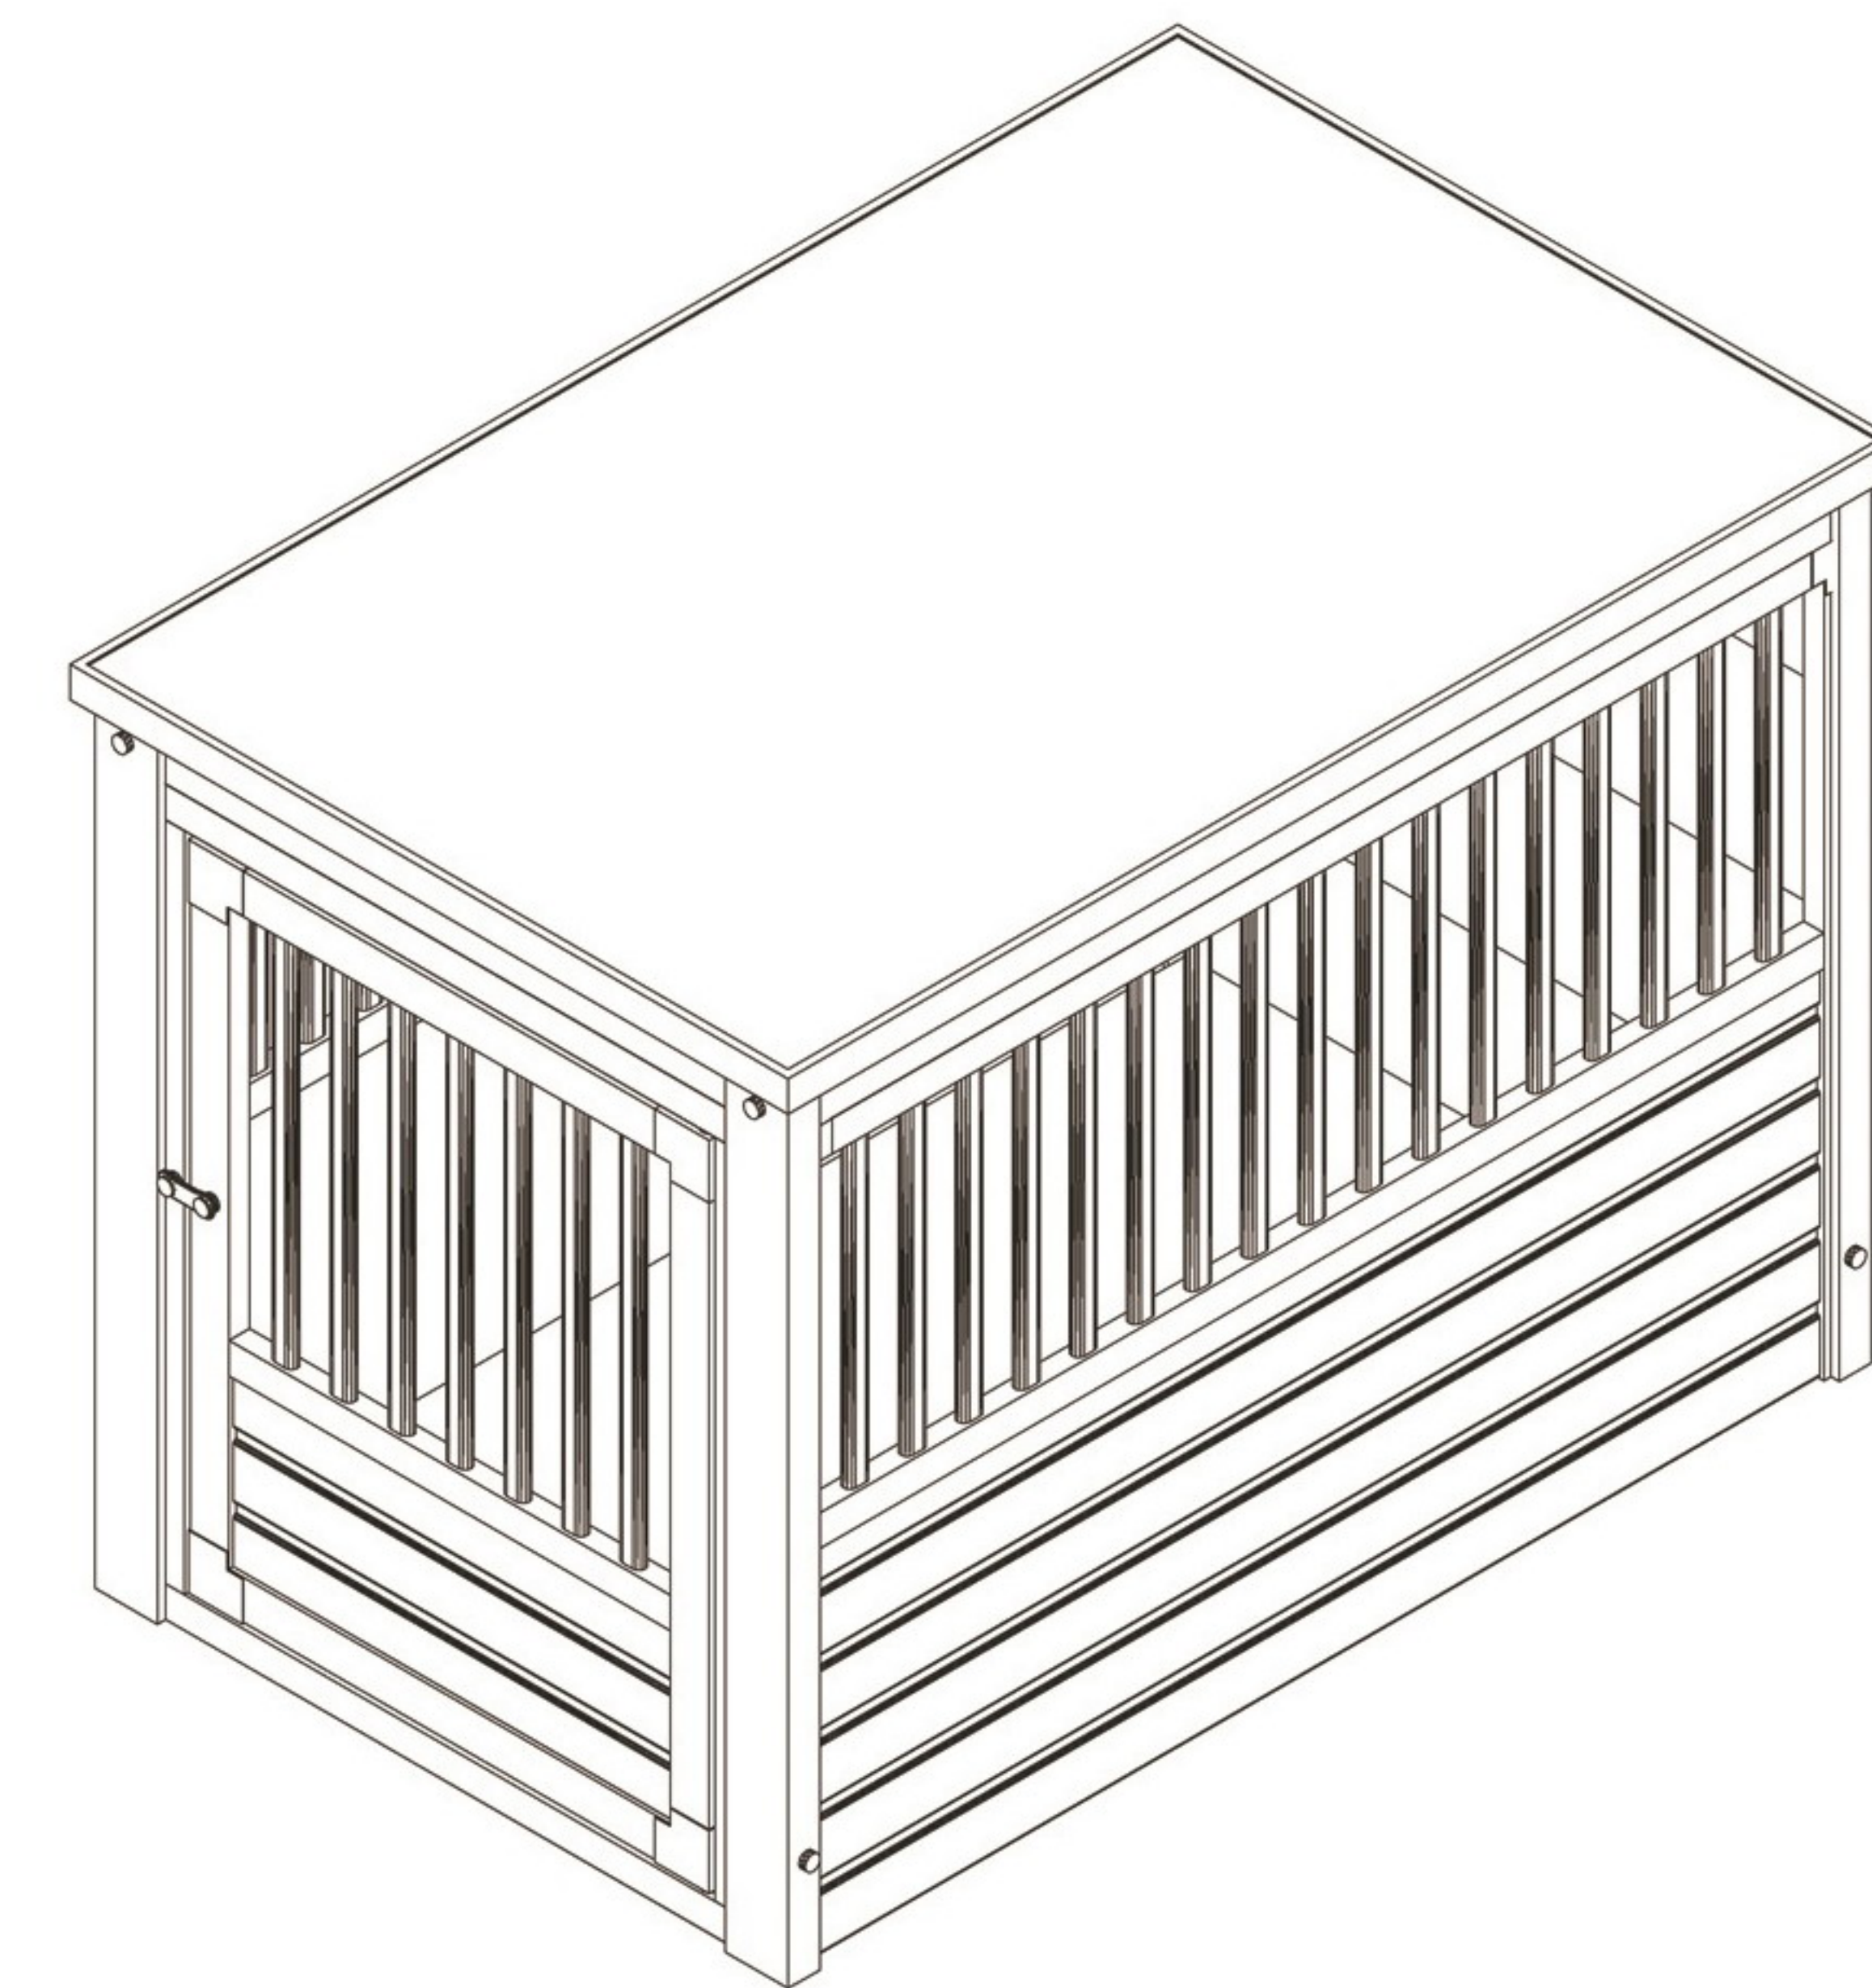

NeAgePet®

featuring **ECOFLEX**
GUARANTEED TOUGH

Habitat 'n Home Pet Furniture

InnPlace™ Pet Crate / End Table

(EHHC100, EHHC400 series)

5.

 X 2
1 3/8"

6.

 X 4
1"  X 2 (L and XL)

NeAgePet®

featuring **ECOFLEX**
GUARANTEED TOUGH

©Copy Right Pinta International, Inc. 2018

Part List:

Part 1 X 1

Part 2 X 2

Part 3 X 1

Part 4 X 1

Part 5 X 1

 (1 3/8") X 4

 (1") X 4

 X 2 (L and XL)

 X 1 (L) ; X 2 (XL)

NOT Included with S/M!

Congratulations and thank you for your purchase! Before you start, please check for damage or any missing parts. Please visit www.NewAgePet.com/customer-service to find additional assembly videos and help in requesting replacement parts, as well as additional instructions on cleaning, maintaining and painting your New Age product.