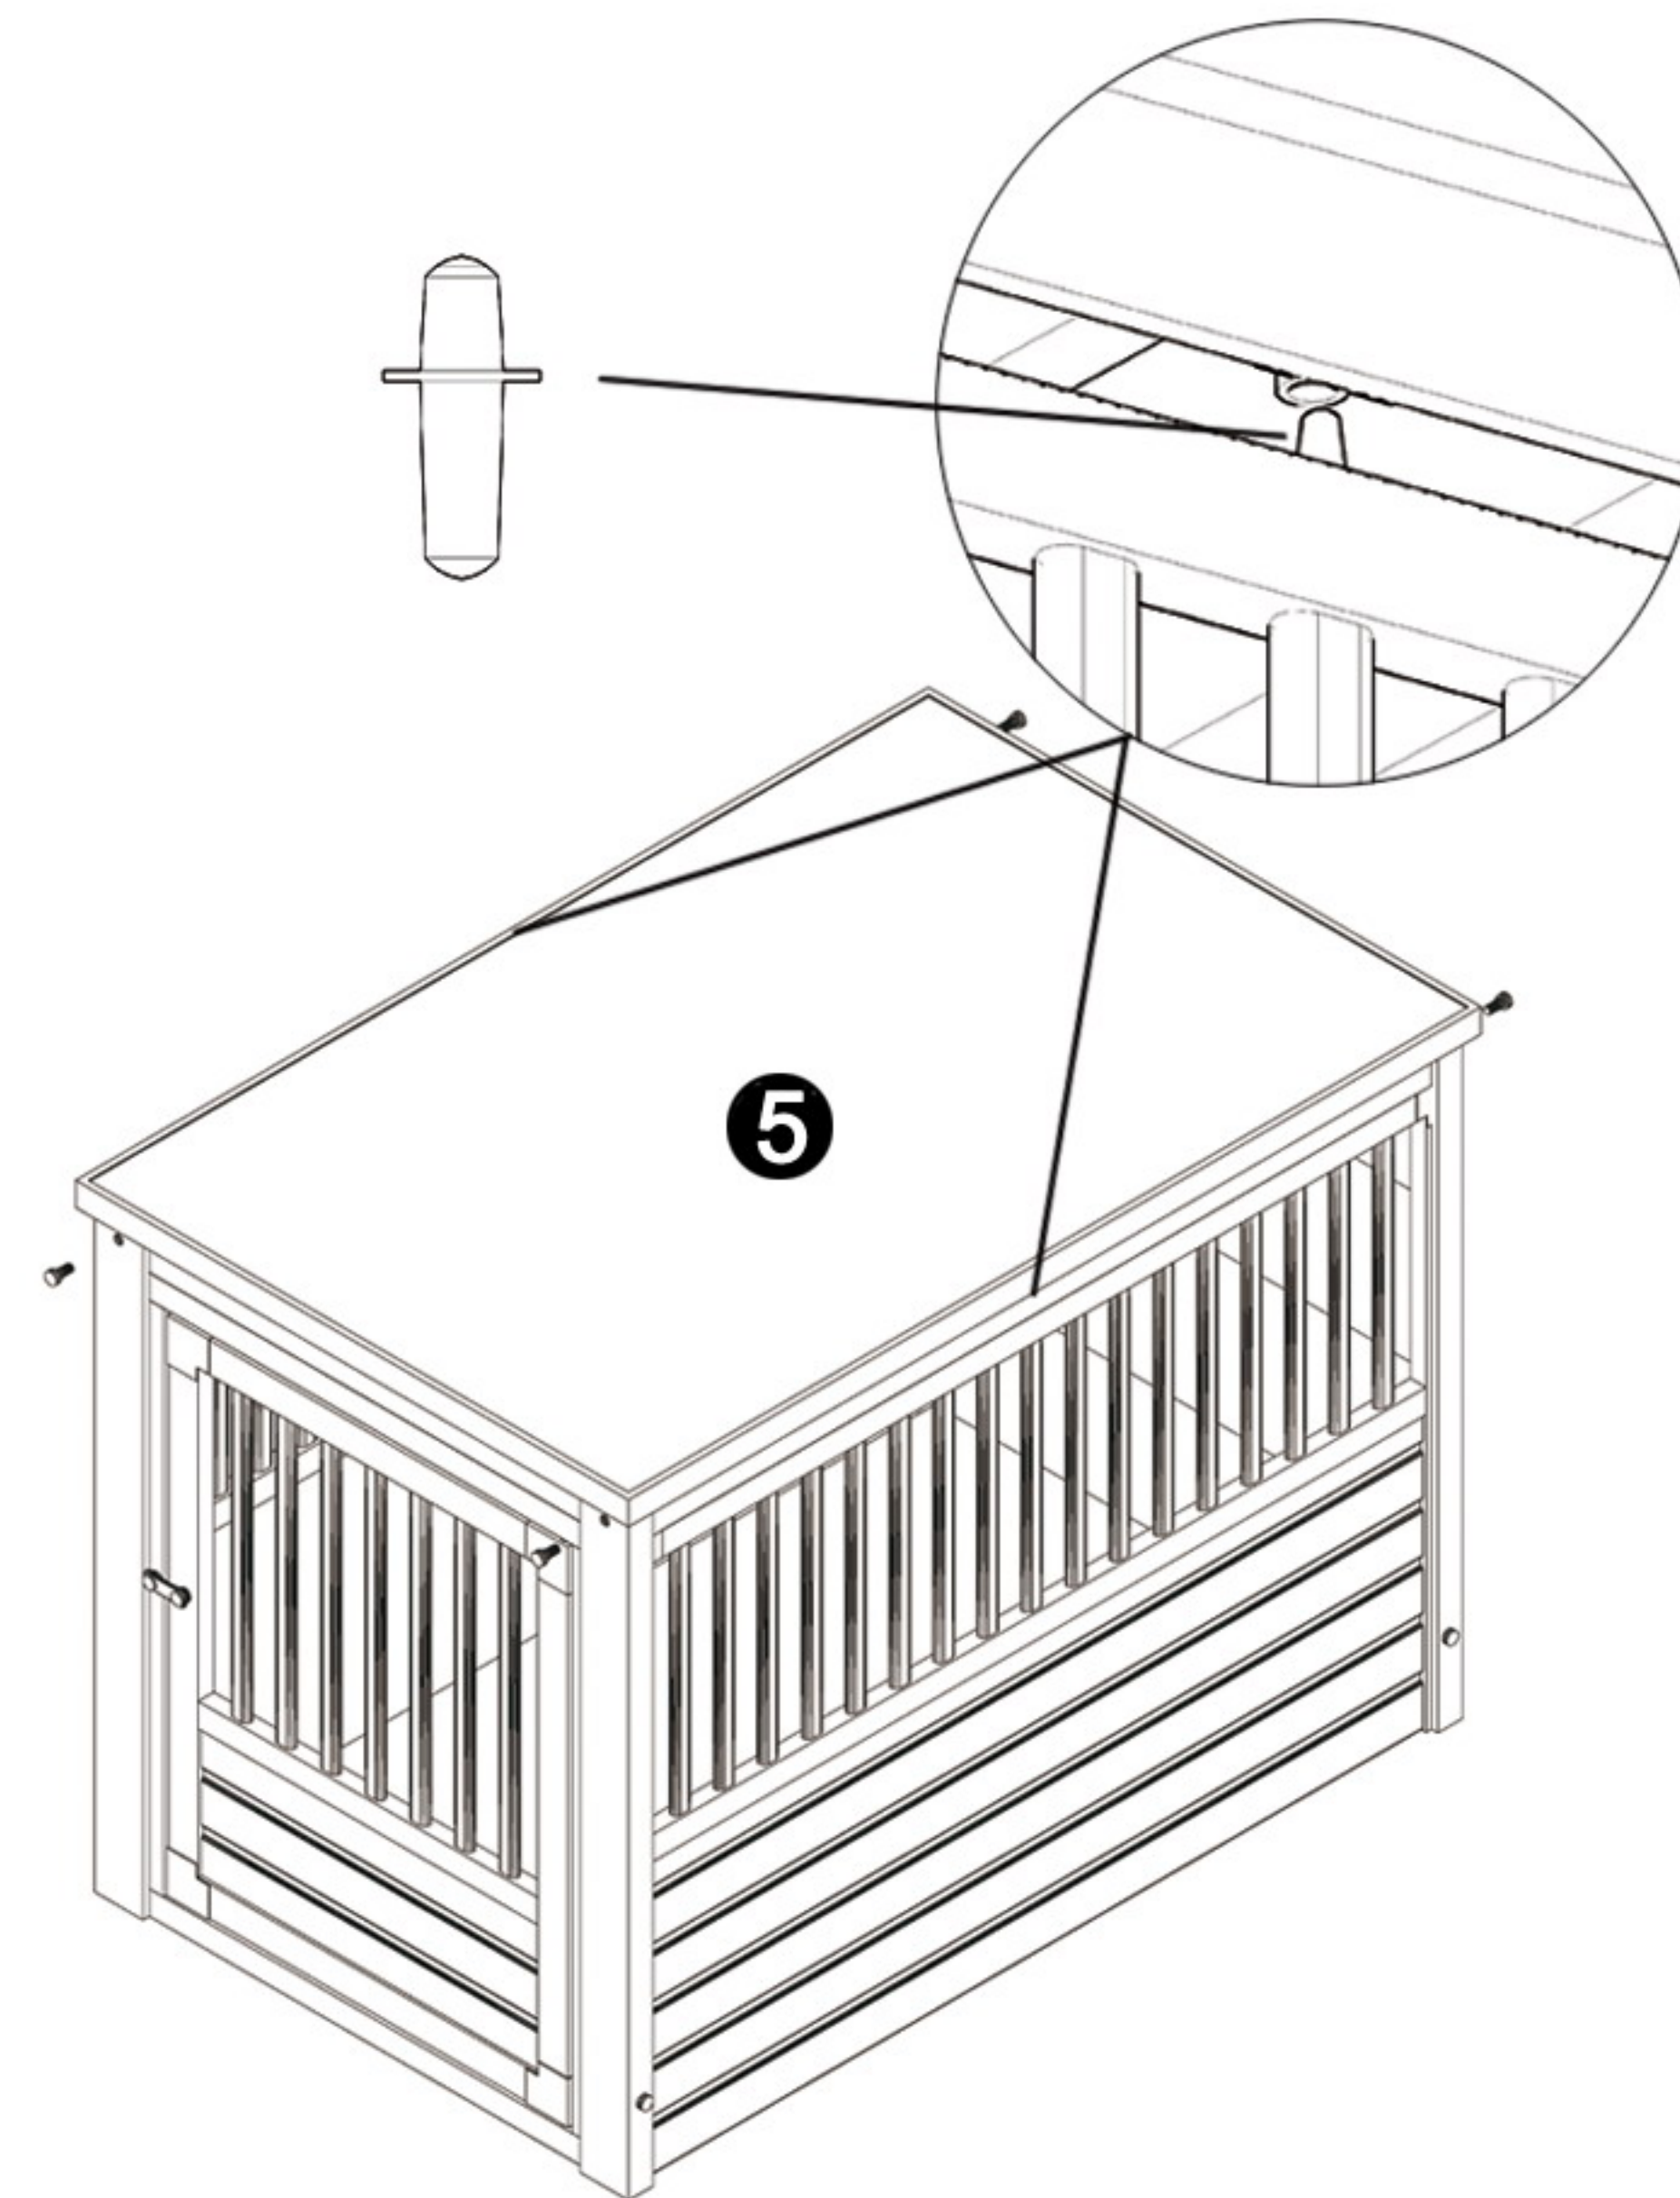

NeAgePet®

featuring **ECOFLEX**
GUARANTEED TOUGH

Habitat 'n Home Pet Furniture

InnPlace™ Pet Crate / End Table

(EHHC100, EHHC400 series)

5.

 X 2
1 3/8"

6.

 X 4
1"  X 2 (L and XL)

NeAgePet®

featuring **ECOFLEX**
GUARANTEED TOUGH

©Copy Right Pinta International, Inc. 2018

Part List:

Part 1 X 1

Part 2 X 2

Part 3 X 1

Part 4 X 1

Part 5 X 1

 (1 3/8") X 4

 (1") X 4

 X 2 (L and XL)

 X 1 (L) ; X 2 (XL)

NOT Included with S/M!

Congratulations and thank you for your purchase! Before you start, please check for damage or any missing parts. Please visit www.NewAgePet.com/customer-service to find additional assembly videos and help in requesting replacement parts, as well as additional instructions on cleaning, maintaining and painting your New Age product.