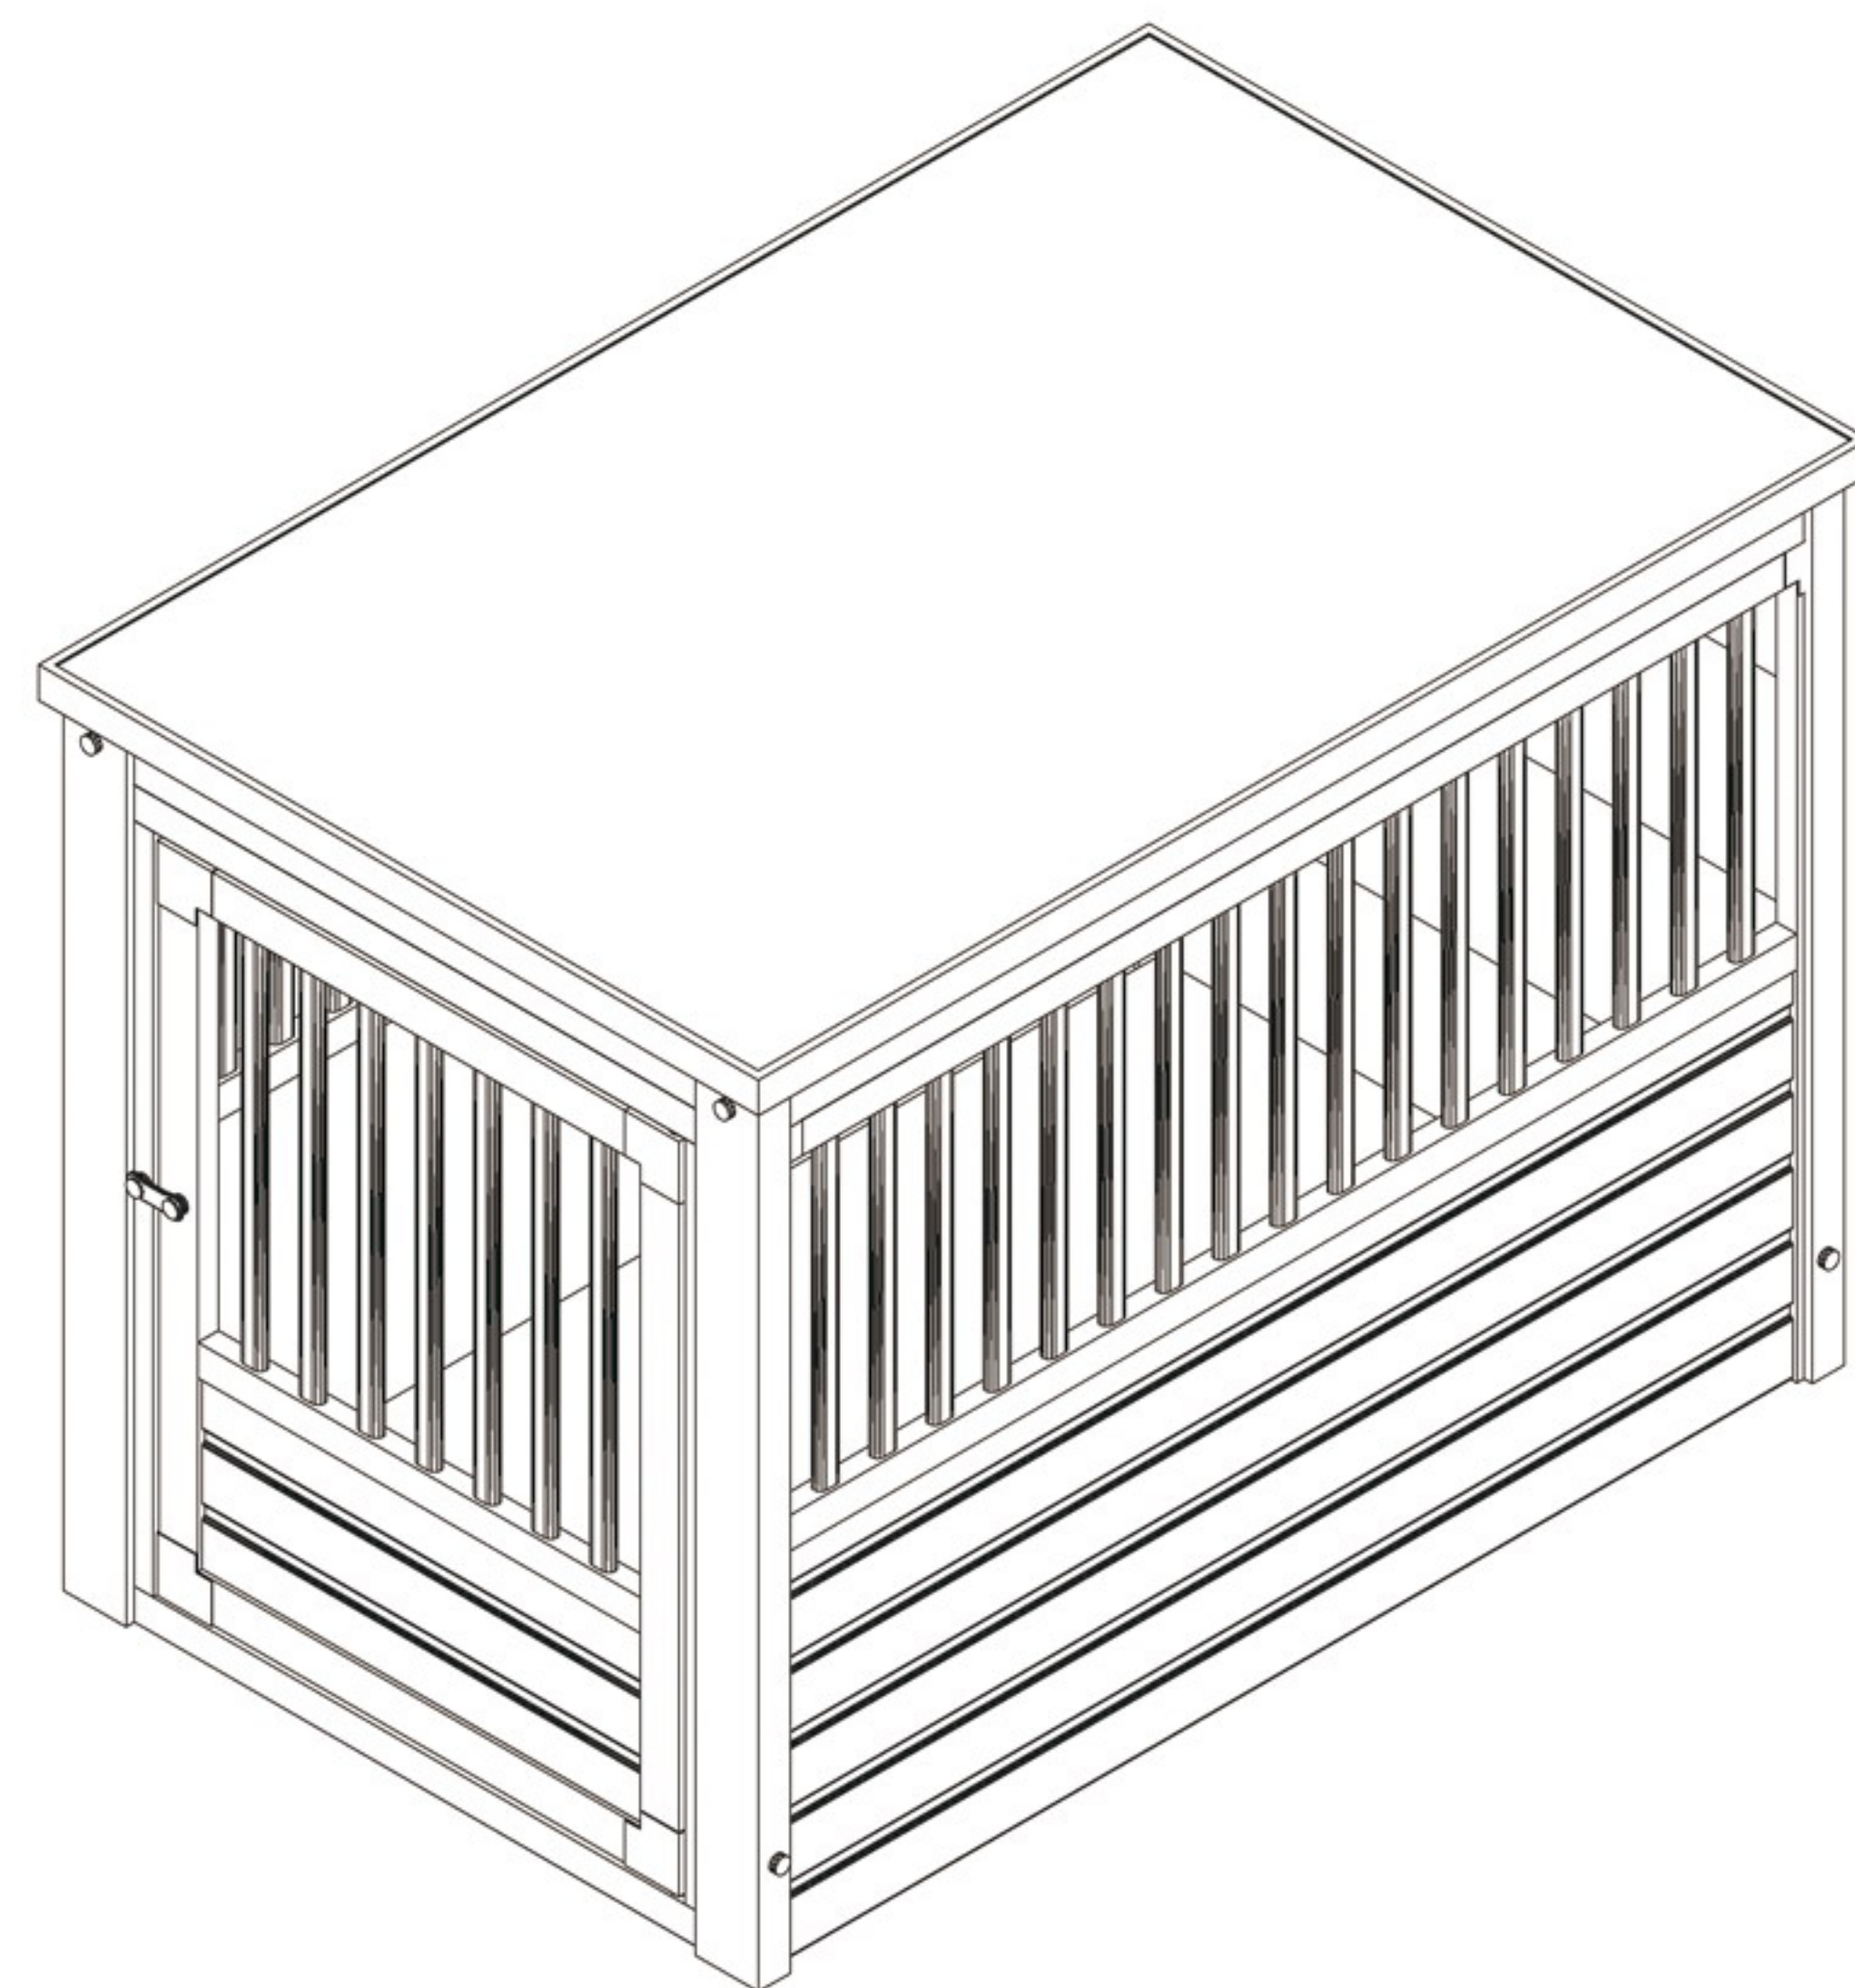

NeAgePet®

featuring **ECOFLEX**
GUARANTEED TOUGH

Habitat 'n Home Pet Furniture

InnPlace™ Pet Crate / End Table

(EHHC100, EHHC400 series)

5.

 X 2
1 3/8"

6.

 X 4
1"  X 2 (L and XL)

NeAgePet®

featuring **ECOFLEX**
GUARANTEED TOUGH

©Copy Right Pinta International, Inc. 2018

Part List:

Part 1 X 1

Part 2 X 2

Part 3 X 1

Part 4 X 1

Part 5 X 1

 (1 3/8") X 4

 (1") X 4

 X 2 (L and XL)

 X 1 (L) ; X 2 (XL)

NOT Included with S/M!

Congratulations and thank you for your purchase! Before you start, please check for damage or any missing parts. Please visit www.NewAgePet.com/customer-service to find additional assembly videos and help in requesting replacement parts, as well as additional instructions on cleaning, maintaining and painting your New Age product.