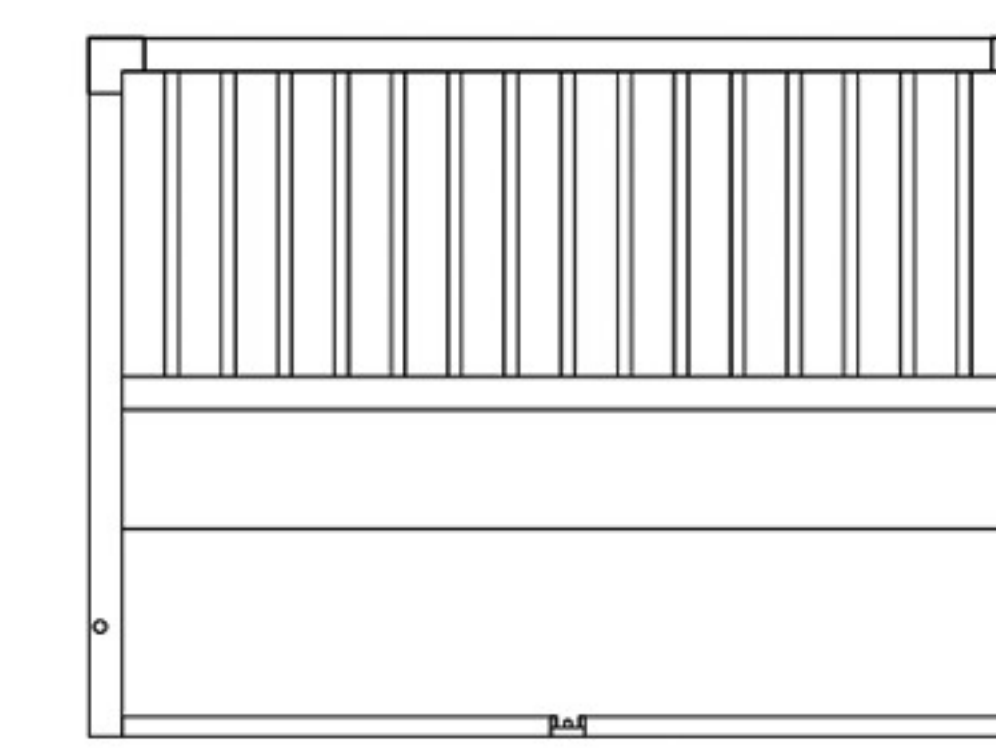

NeAgePet®

featuring **ECOFLEX**
GUARANTEED TOUGH

Habitat 'n Home Pet Furniture

InnPlace™ Pet Crate / End Table

(EHHC100, EHHC400 series)

5.

 X 2
1 3/8"

6.

 X 4
1"  X 2 (L and XL)

NeAgePet®

featuring **ECOFLEX**
GUARANTEED TOUGH

©Copy Right Pinta International, Inc. 2018

Part List:

Part 1 X 1

Part 2 X 2

Part 3 X 1

Part 4 X 1

Part 5 X 1

 (1 3/8") X 4

 (1") X 4

 X 2 (L and XL)

 X 1 (L) ; X 2 (XL)

NOT Included with S/M!

Congratulations and thank you for your purchase! Before you start, please check for damage or any missing parts. Please visit www.NewAgePet.com/customer-service to find additional assembly videos and help in requesting replacement parts, as well as additional instructions on cleaning, maintaining and painting your New Age product.