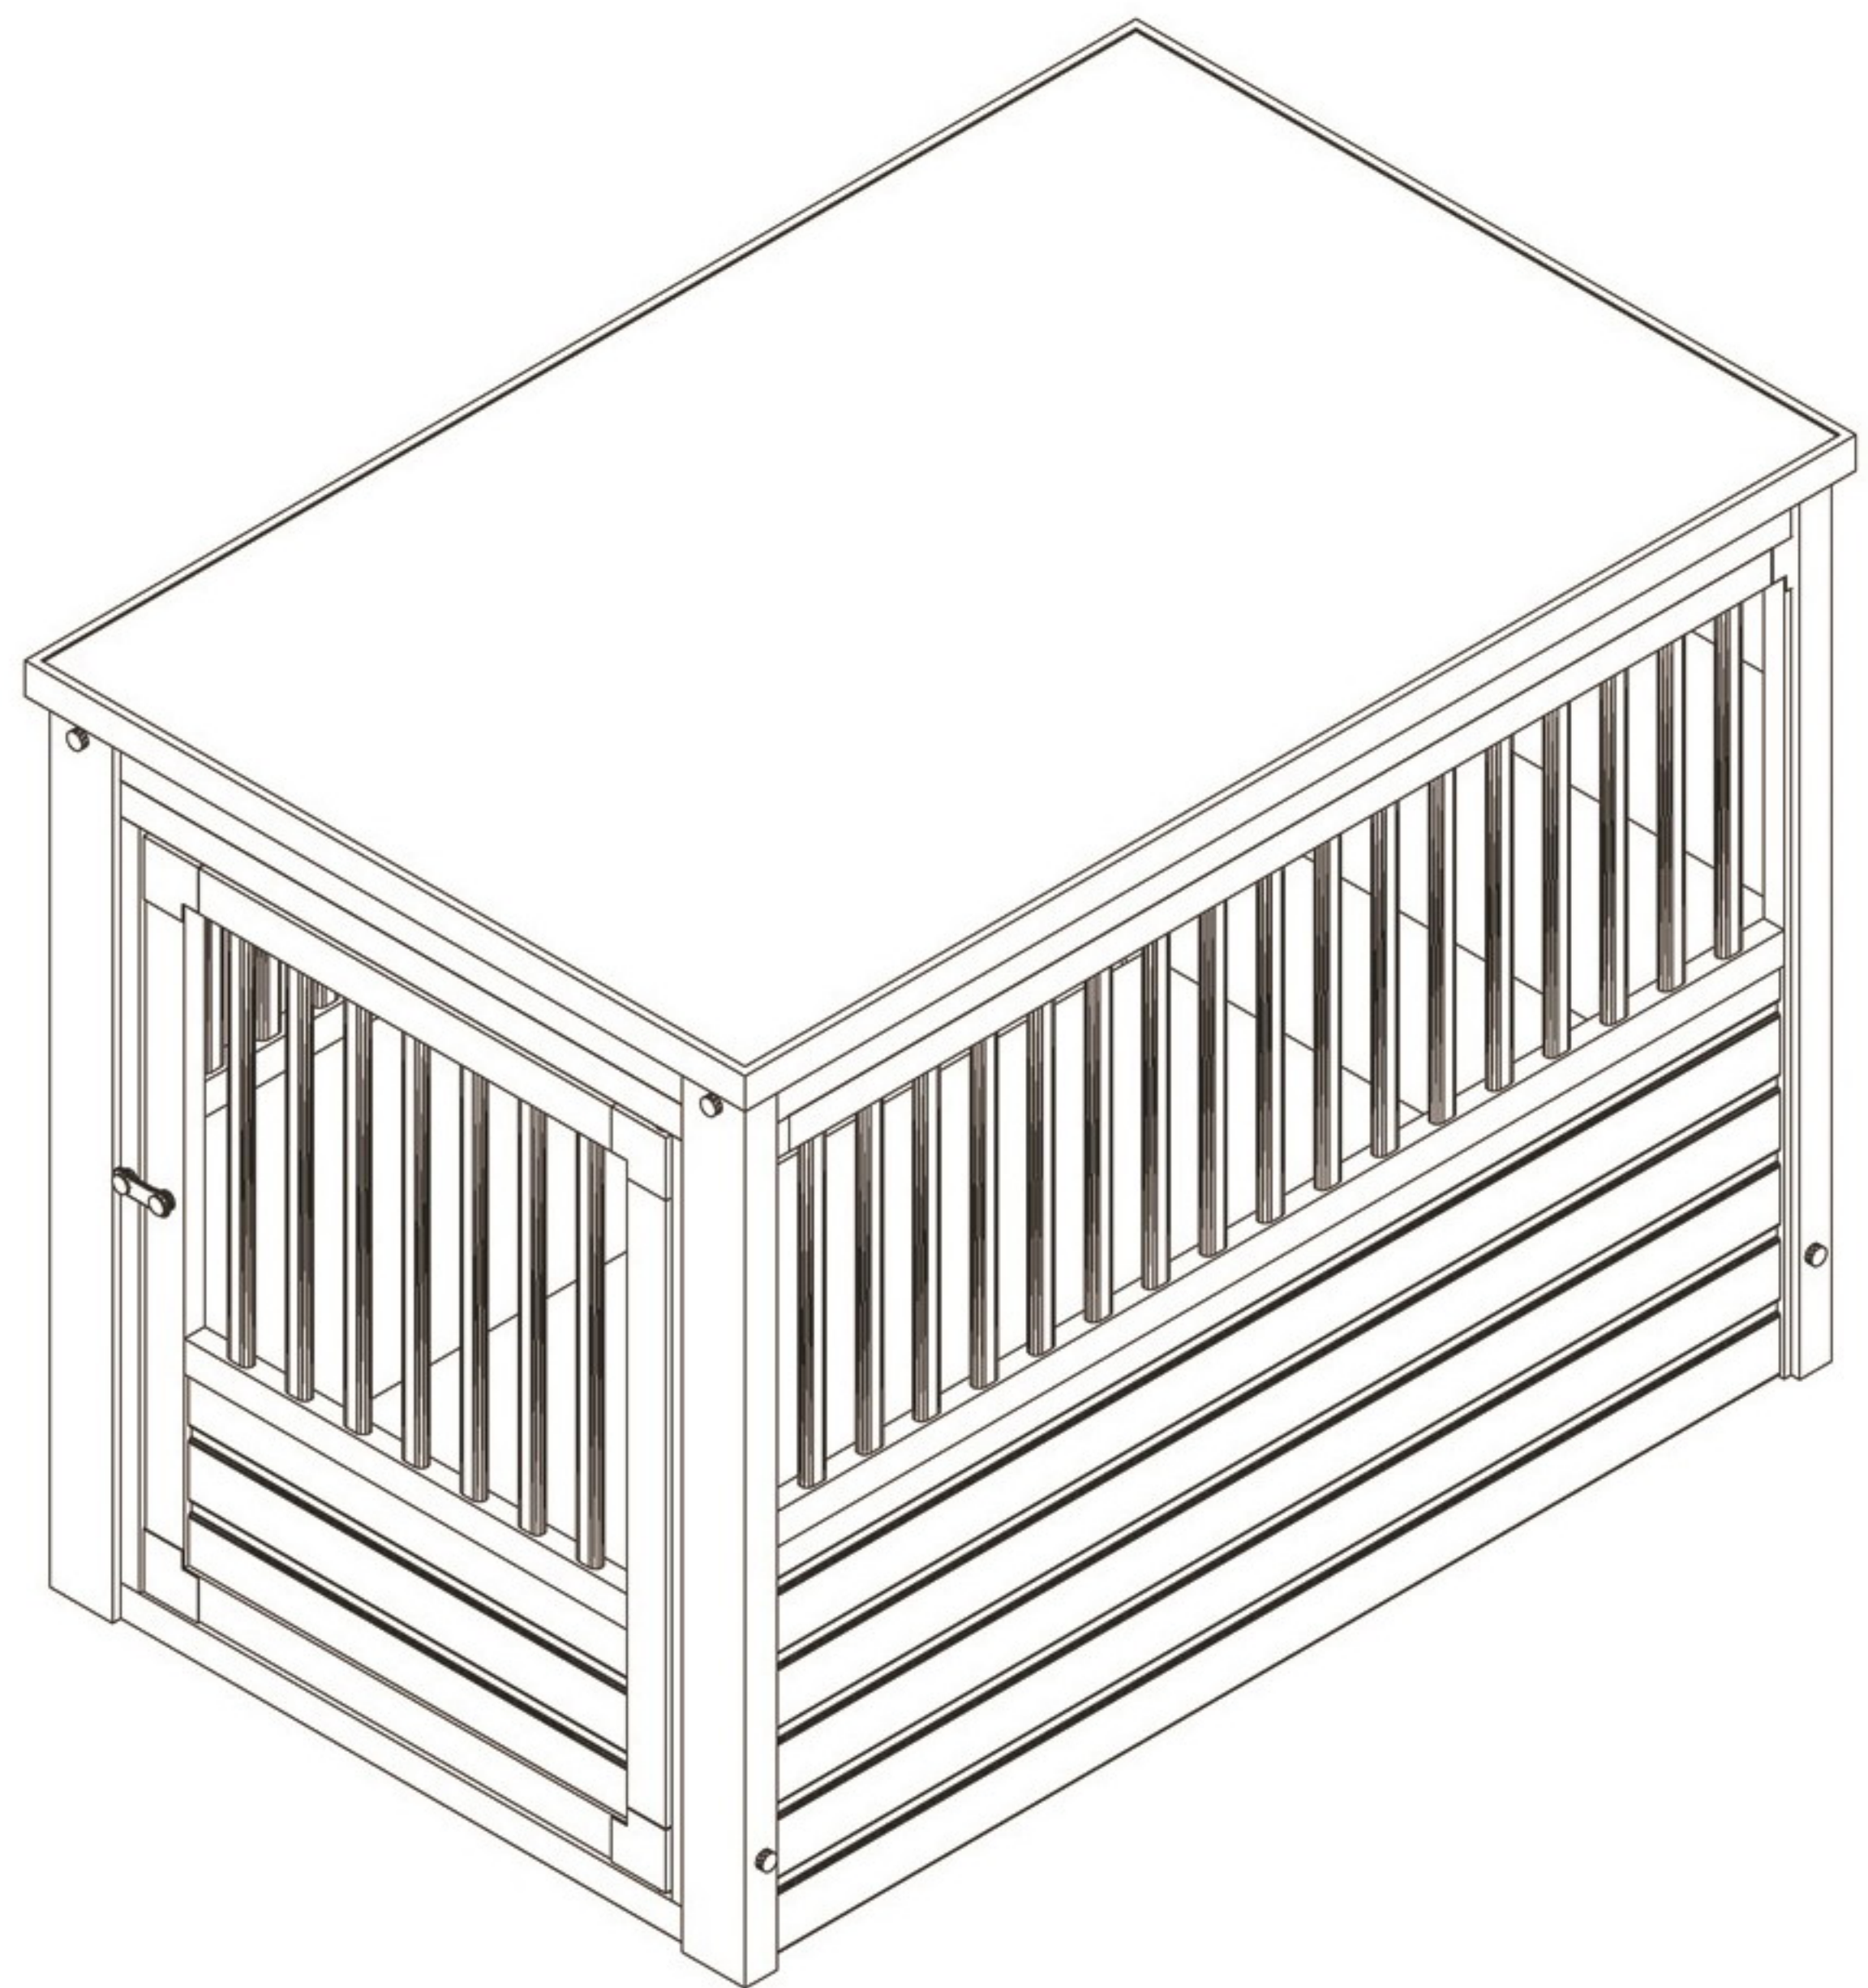

NeAgePet<sup>®</sup> Habitat 'n Home Pet Furniture

featuring **ECOFLEX**  
GUARANTEED TOUGH

InnPlace™ Pet Crate / End Table

(EHHC100, EHHC400 series)

Part List:

Part 1 X 1

Part 2 X 2

Part 3 X 1

Part 4 X 1

Part 5 X 1

**NOT Included with S/M!**

NeAgePet<sup>®</sup>  
featuring **ECOFLEX**  
GUARANTEED TOUGH

Congratulations and thank you for your purchase! Before you start, please check for damage or any missing parts. Please visit [www.NewAgePet.com/customer-service](http://www.NewAgePet.com/customer-service) to find additional assembly videos and help in requesting replacement parts, as well as additional instructions on cleaning, maintaining and painting your New Age product.