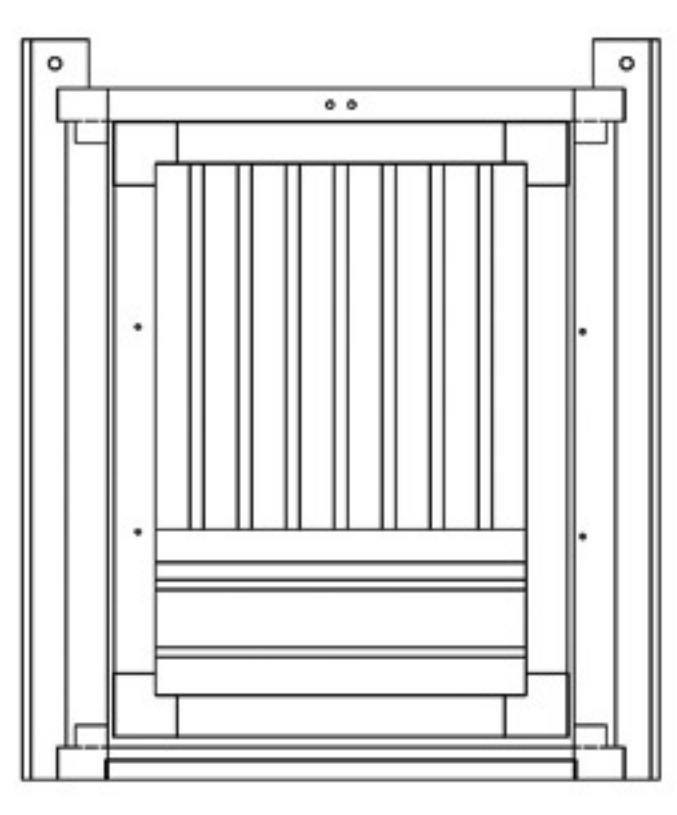

NeAgePet<sup>®</sup> Habitat 'n Home Pet Furniture

featuring **ECOFLEX**  
GUARANTEED TOUGH

InnPlace™ Pet Crate / End Table

(EHHC100, EHHC400 series)

Part List:

Part 1 X 1

Part 2 X 2

Part 3 X 1

Part 4 X 1

Part 5 X 1

**NOT Included with S/M!**

NeAgePet<sup>®</sup>  
featuring **ECOFLEX**  
GUARANTEED TOUGH

Congratulations and thank you for your purchase! Before you start, please check for damage or any missing parts. Please visit [www.NewAgePet.com/customer-service](http://www.NewAgePet.com/customer-service) to find additional assembly videos and help in requesting replacement parts, as well as additional instructions on cleaning, maintaining and painting your New Age product.