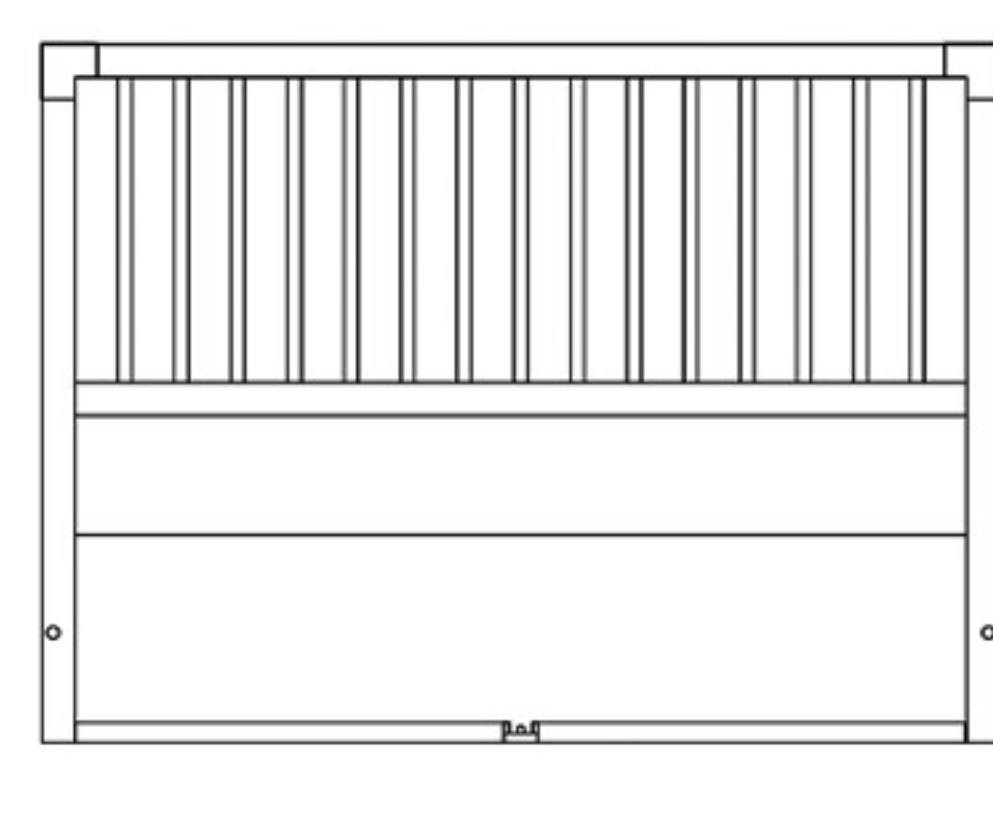

NeAgePet<sup>®</sup> Habitat 'n Home Pet Furniture

featuring **ECOFLEX**  
GUARANTEED TOUGH

InnPlace™ Pet Crate / End Table

(EHHC100, EHHC400 series)

Part List:

Part 1 X 1

Part 2 X 2

Part 3 X 1

Part 4 X 1

Part 5 X 1

**NOT Included with S/M!**

NeAgePet<sup>®</sup>  
featuring **ECOFLEX**  
GUARANTEED TOUGH

Congratulations and thank you for your purchase! Before you start, please check for damage or any missing parts. Please visit [www.NewAgePet.com/customer-service](http://www.NewAgePet.com/customer-service) to find additional assembly videos and help in requesting replacement parts, as well as additional instructions on cleaning, maintaining and painting your New Age product.