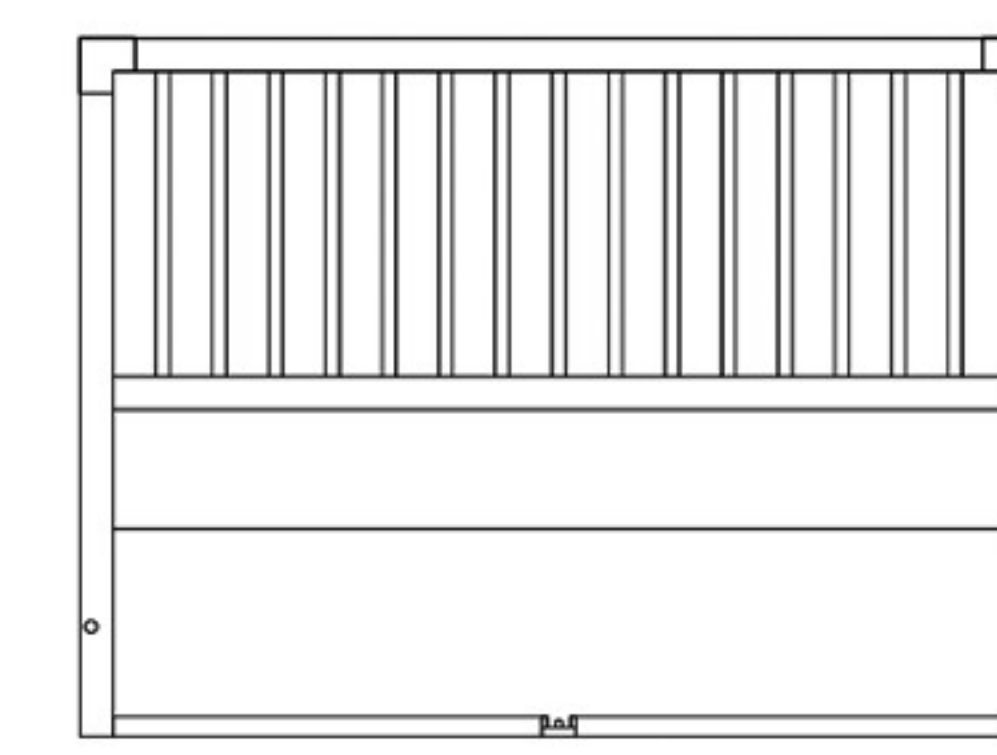

NeAgePet®

featuring **ECOFLEX**
GUARANTEED TOUGH

Habitat 'n Home Pet Furniture

InnPlace™ Pet Crate / End Table

(EHHC100, EHHC400 series)

5.

 X 2
1 3/8"

6.

 X 4
1"  X 2 (L and XL)

Part List:

Part 1 X 1

Part 2 X 2

Part 3 X 1

Part 4 X 1

Part 5 X 1

 (1 3/8") X 4

 (1") X 4

 X 2 (L and XL)

 X 1 (L) ; X 2 (XL)

NOT Included with S/M!

NeAgePet®

featuring **ECOFLEX**
GUARANTEED TOUGH

Congratulations and thank you for your purchase! Before you start, please check for damage or any missing parts. Please visit www.NewAgePet.com/customer-service to find additional assembly videos and help in requesting replacement parts, as well as additional instructions on cleaning, maintaining and painting your New Age product.