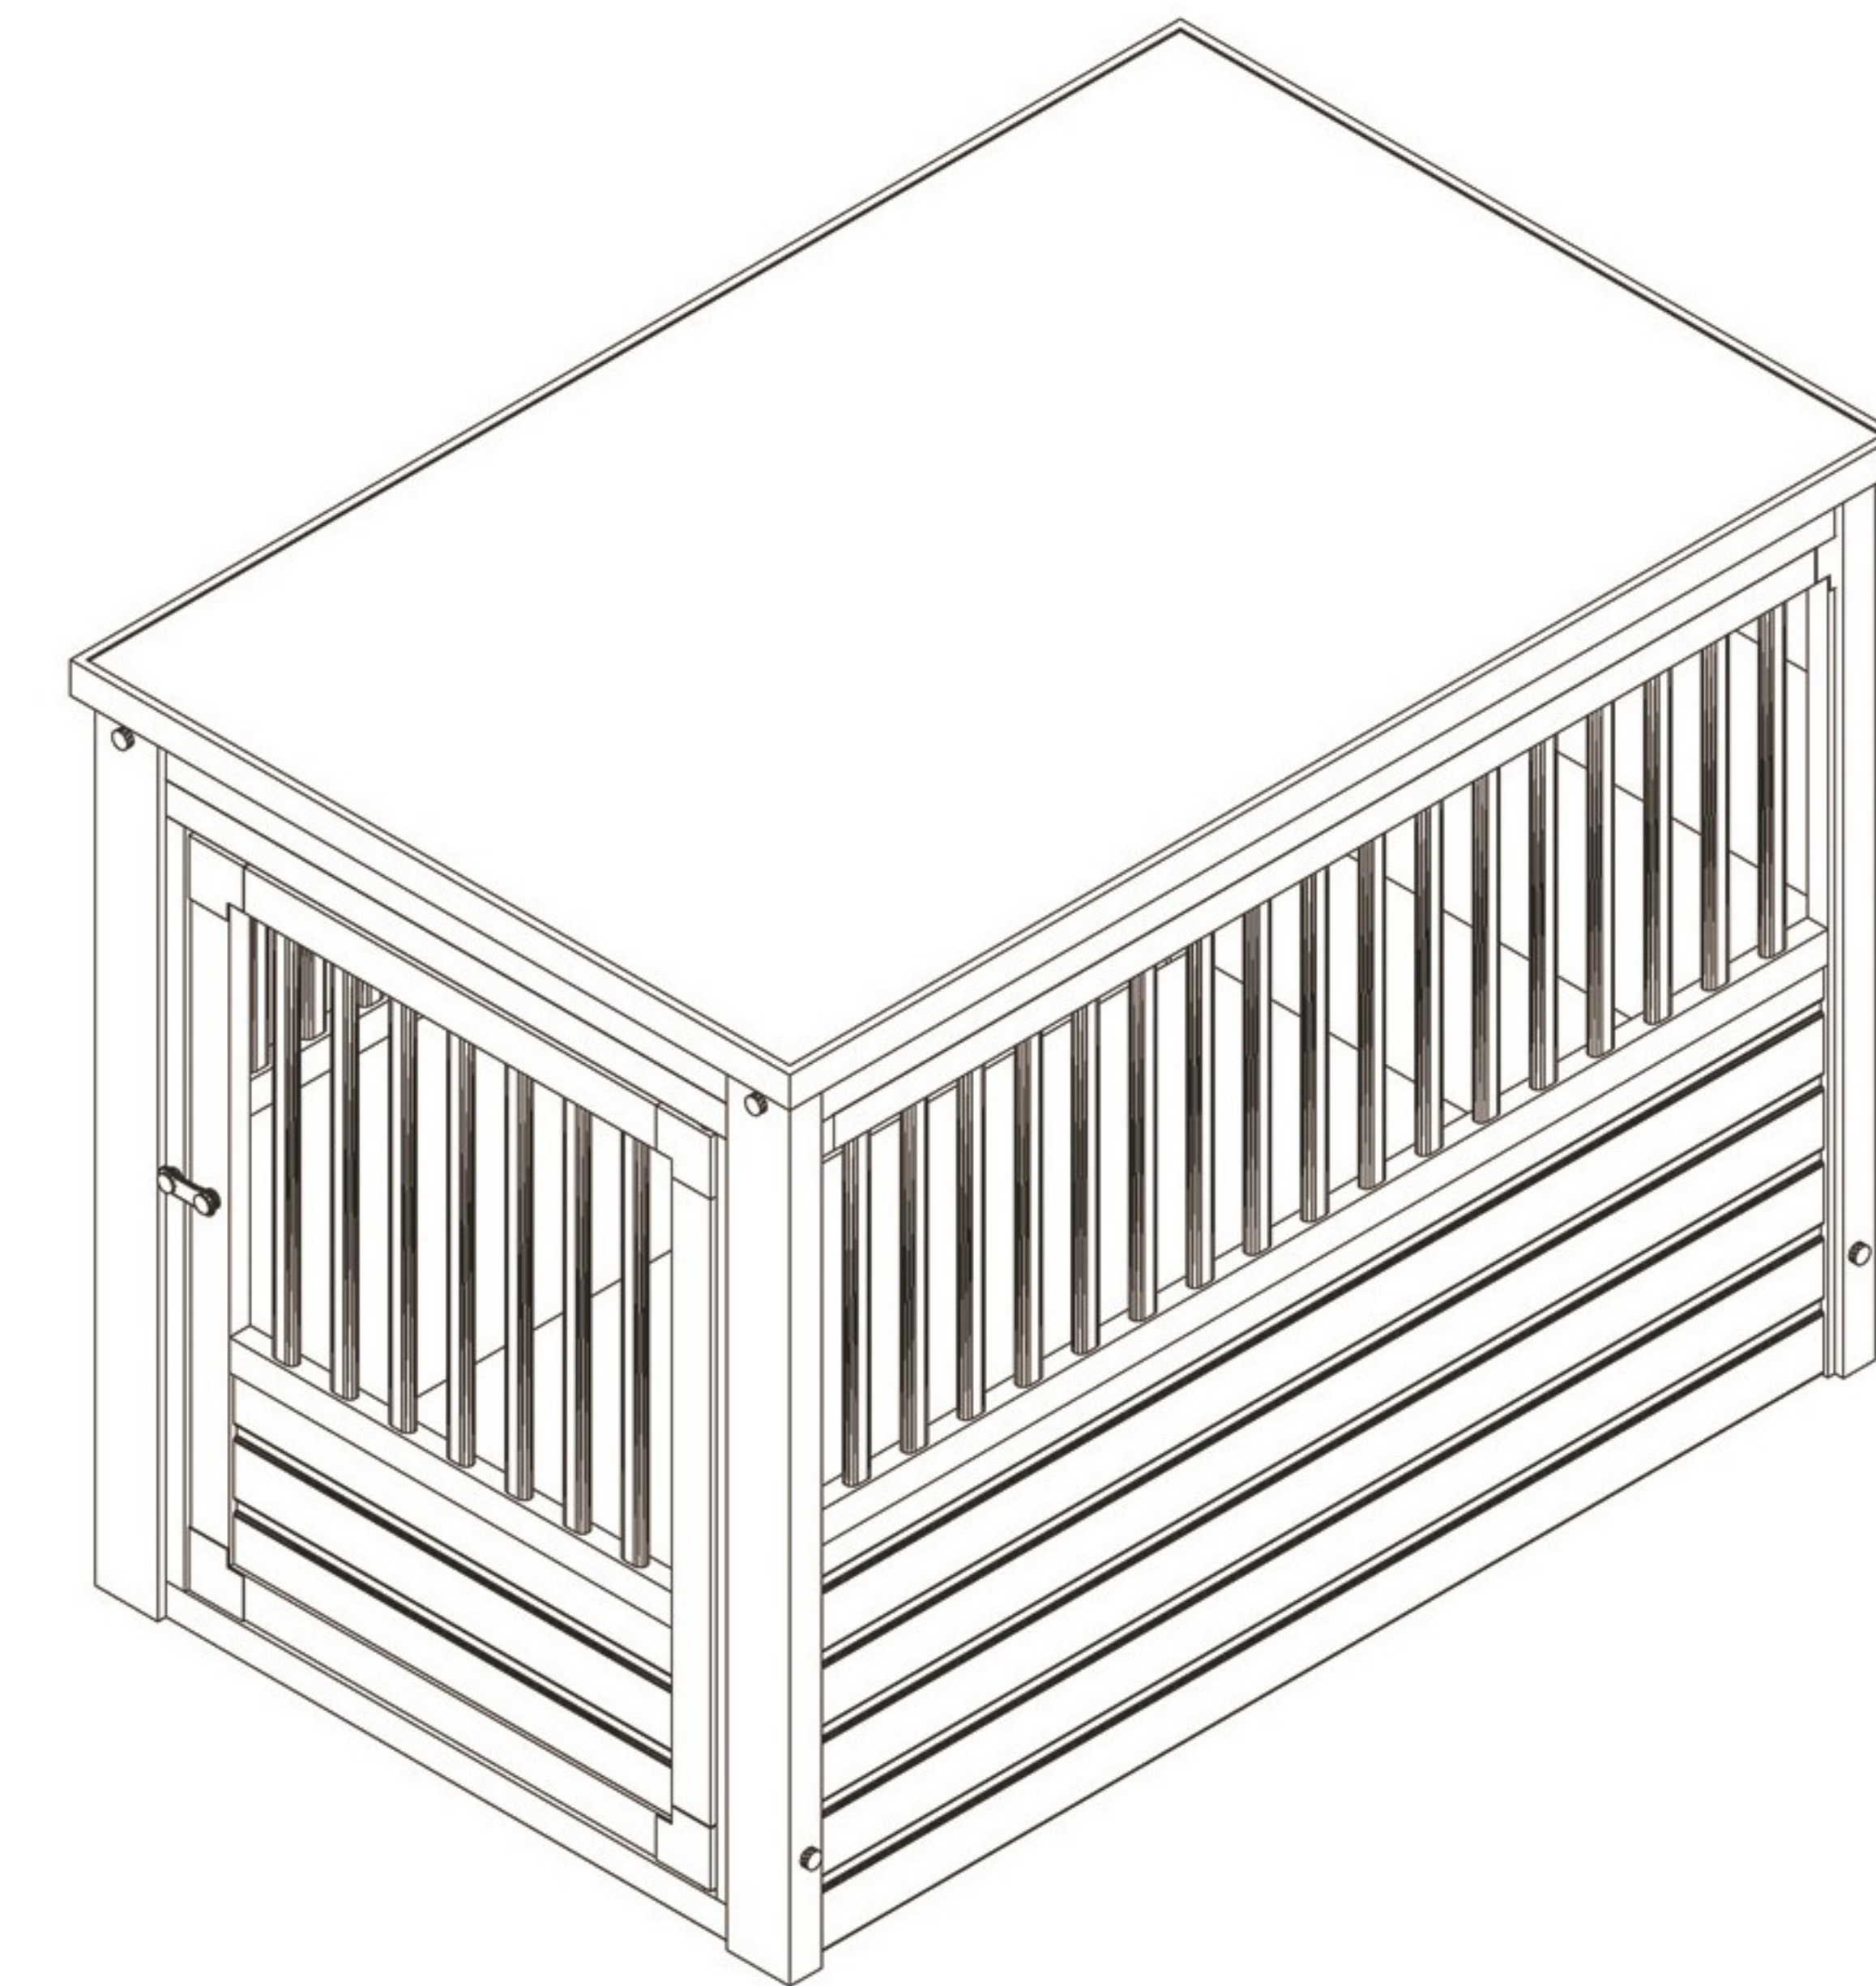

NeAgePet®

featuring **ECOFLEX**
GUARANTEED TOUGH

Habitat 'n Home Pet Furniture

InnPlace™ Pet Crate / End Table

(EHHC100, EHHC400 series)

5.

 X 2
1 3/8"

6.

 X 4
1"  X 2 (L and XL)

Part List:

Part 1 X 1

Part 2 X 2

Part 3 X 1

Part 4 X 1

Part 5 X 1

 (1 3/8") X 4

 (1") X 4

 X 2 (L and XL)

 X 1 (L) ; X 2 (XL)

NOT Included with S/M!

NeAgePet®

featuring **ECOFLEX**
GUARANTEED TOUGH

Congratulations and thank you for your purchase! Before you start, please check for damage or any missing parts. Please visit www.NewAgePet.com/customer-service to find additional assembly videos and help in requesting replacement parts, as well as additional instructions on cleaning, maintaining and painting your New Age product.