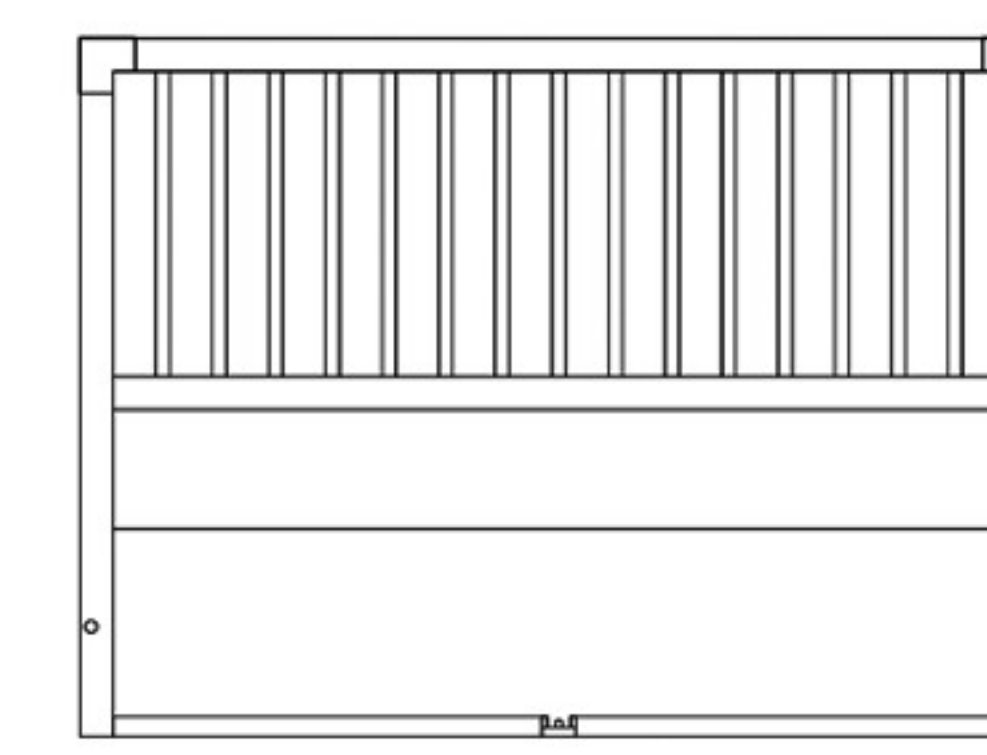

NeAgePet®

featuring **ECOFLEX**
GUARANTEED TOUGH

Habitat 'n Home Pet Furniture

InnPlace™ Pet Crate / End Table

(EHHC100, EHHC400 series)

5.

 X 2
1 3/8"

6.

 X 4
1"  X 2 (L and XL)

Part List:

Part 1 X 1

Part 2 X 2

Part 3 X 1

Part 4 X 1

Part 5 X 1

 (1 3/8") X 4

 (1") X 4

 X 2 (L and XL)

 X 1 (L) ; X 2 (XL)

NOT Included with S/M!

NeAgePet®

featuring **ECOFLEX**
GUARANTEED TOUGH

Congratulations and thank you for your purchase! Before you start, please check for damage or any missing parts. Please visit www.NewAgePet.com/customer-service to find additional assembly videos and help in requesting replacement parts, as well as additional instructions on cleaning, maintaining and painting your New Age product.