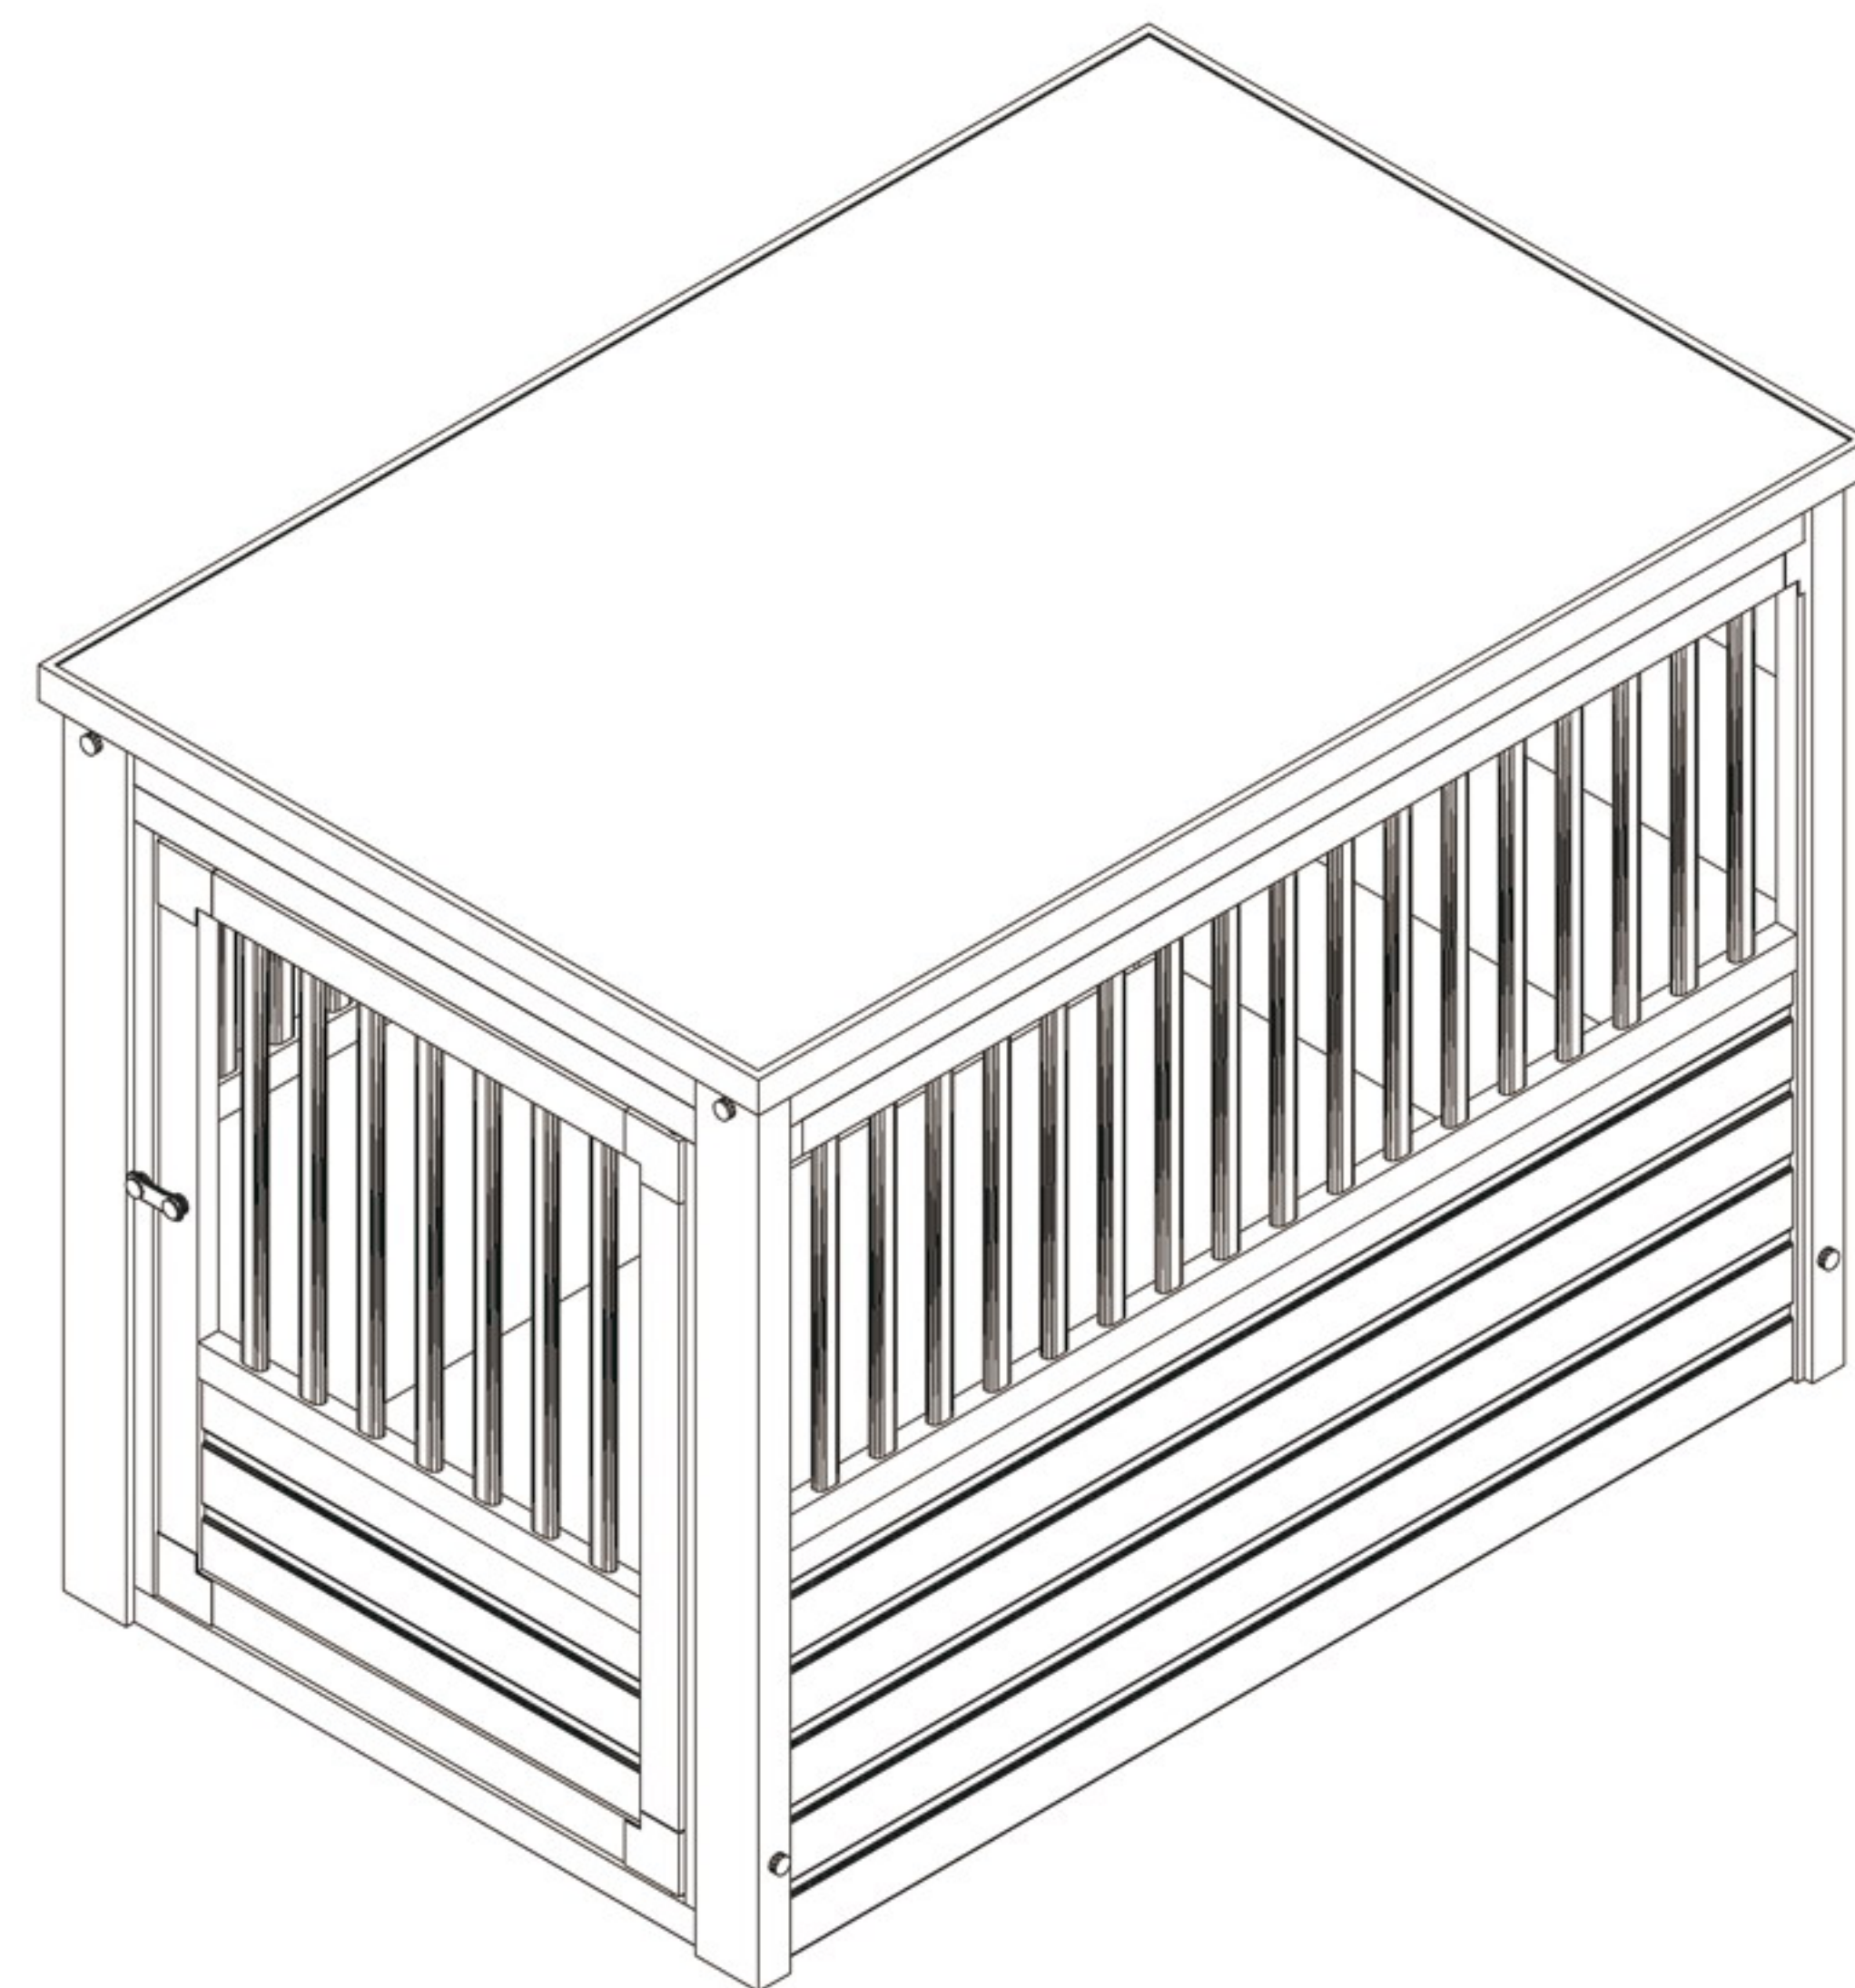

NeAgePet®

featuring **ECOFLEX**
GUARANTEED TOUGH

Habitat 'n Home Pet Furniture

InnPlace™ Pet Crate / End Table

(EHHC100, EHHC400 series)

5.

 X 2
1 3/8"

6.

 X 4
1"  X 2 (L and XL)

Part List:

Part 1 X 1

Part 2 X 2

Part 3 X 1

Part 4 X 1

Part 5 X 1

 (1 3/8") X 4

 (1") X 4

 X 2 (L and XL)

 X 1 (L) ; X 2 (XL)

NOT Included with S/M!

NeAgePet®

featuring **ECOFLEX**
GUARANTEED TOUGH

Congratulations and thank you for your purchase! Before you start, please check for damage or any missing parts. Please visit www.NewAgePet.com/customer-service to find additional assembly videos and help in requesting replacement parts, as well as additional instructions on cleaning, maintaining and painting your New Age product.