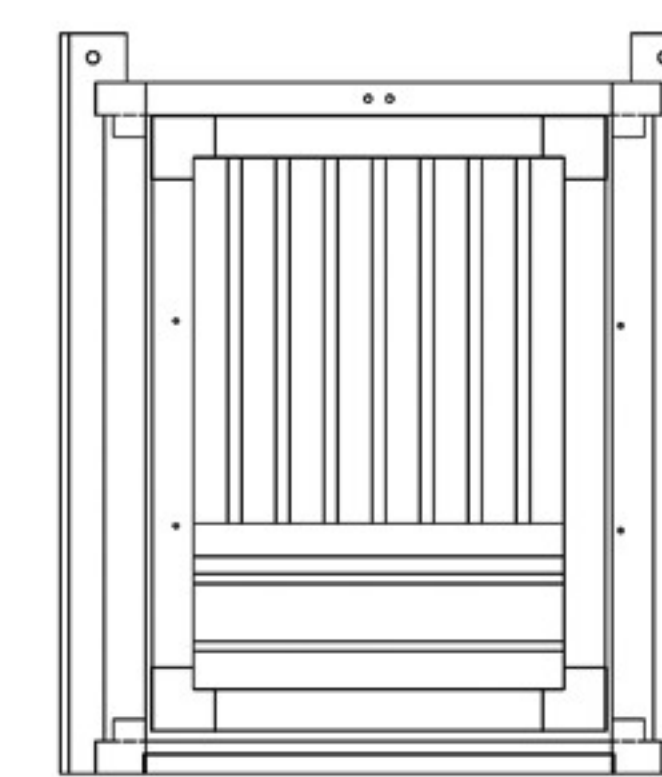

NeAgePet®

featuring **ECOFLEX**
GUARANTEED TOUGH

Habitat 'n Home Pet Furniture

InnPlace™ Pet Crate / End Table

(EHHC100, EHHC400 series)

5.

 X 2
1 3/8"

6.

 X 4
1"  X 2 (L and XL)

Part List:

Part 1 X 1

Part 2 X 2

Part 3 X 1

Part 4 X 1

Part 5 X 1

 (1 3/8") X 4

 (1") X 4

 X 2 (L and XL)

 X 1 (L) ; X 2 (XL)

NOT Included with S/M!

NeAgePet®

featuring **ECOFLEX**
GUARANTEED TOUGH

Congratulations and thank you for your purchase! Before you start, please check for damage or any missing parts. Please visit www.NewAgePet.com/customer-service to find additional assembly videos and help in requesting replacement parts, as well as additional instructions on cleaning, maintaining and painting your New Age product.