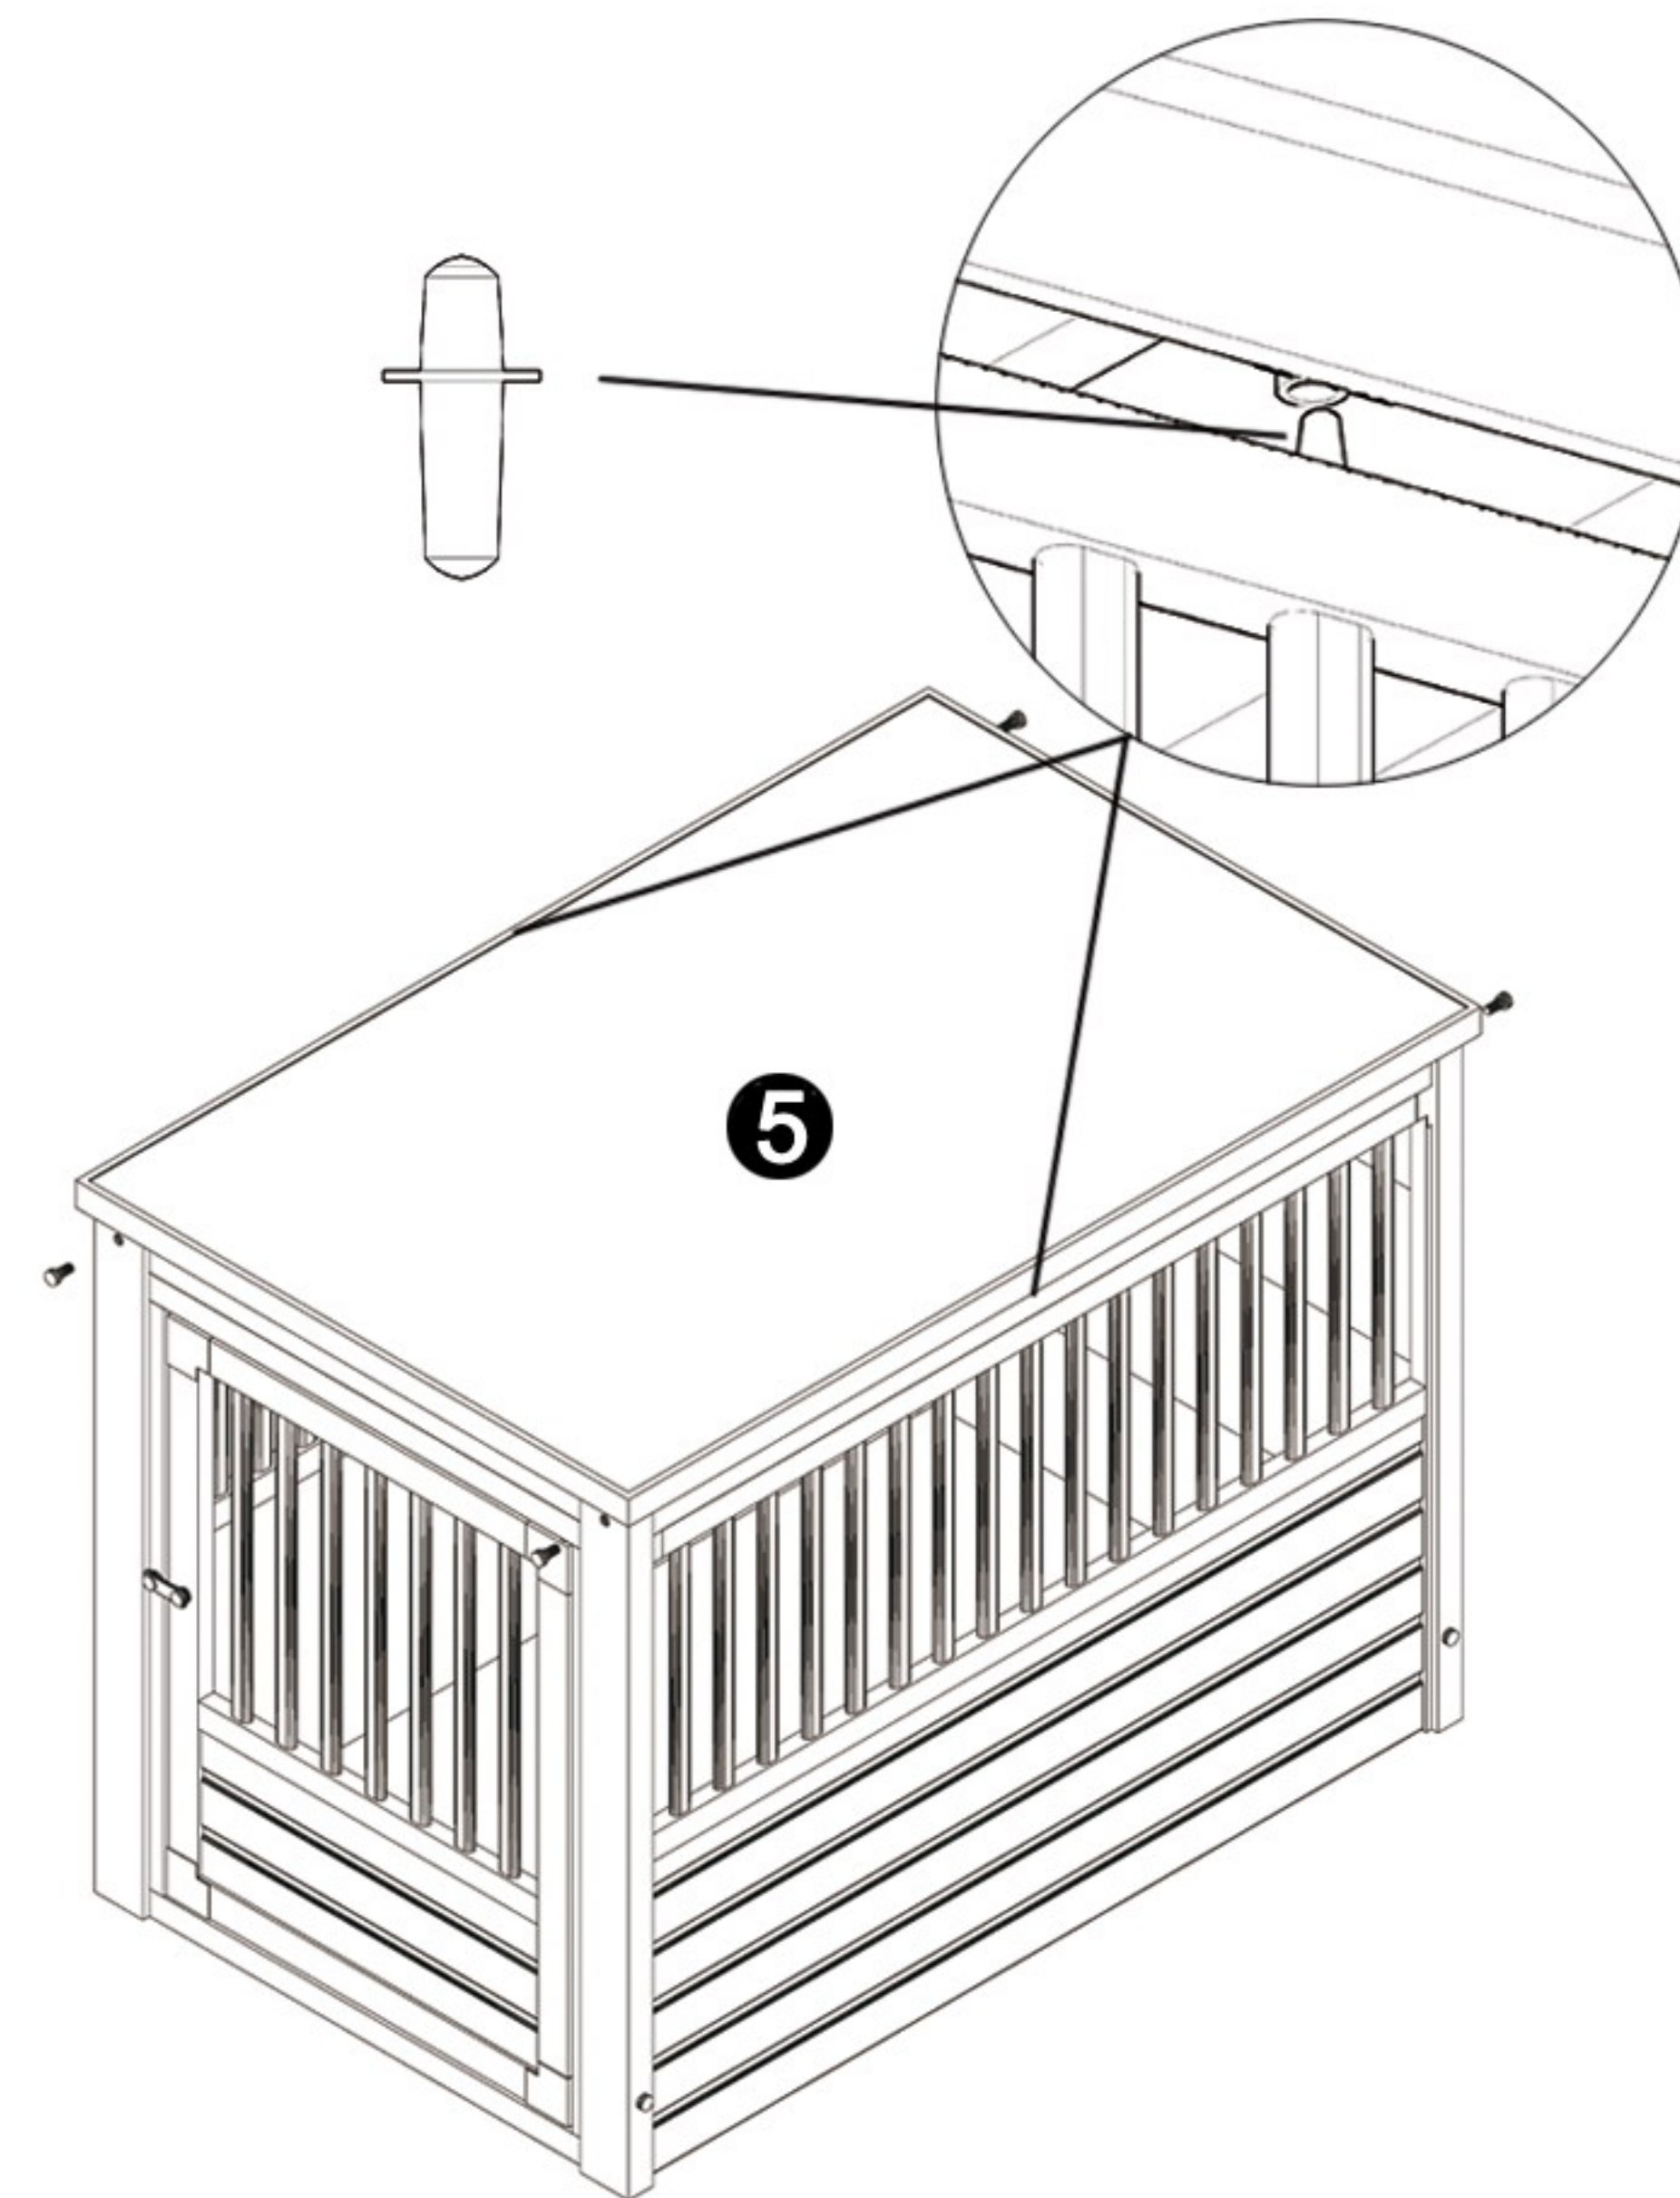

NeAgePet®

featuring **ECOFLEX**
GUARANTEED TOUGH

Habitat 'n Home Pet Furniture

InnPlace™ Pet Crate / End Table

(EHHC100, EHHC400 series)

5.

 X 2
1 3/8"

6.

 X 4
1"  X 2 (L and XL)

Part List:

Part 1 X 1

Part 2 X 2

Part 3 X 1

Part 4 X 1

Part 5 X 1

 (1 3/8") X 4

 (1") X 4

 X 2 (L and XL)

 X 1 (L) ; X 2 (XL)

NOT Included with S/M!

NeAgePet®

featuring **ECOFLEX**
GUARANTEED TOUGH

Congratulations and thank you for your purchase! Before you start, please check for damage or any missing parts. Please visit www.NewAgePet.com/customer-service to find additional assembly videos and help in requesting replacement parts, as well as additional instructions on cleaning, maintaining and painting your New Age product.