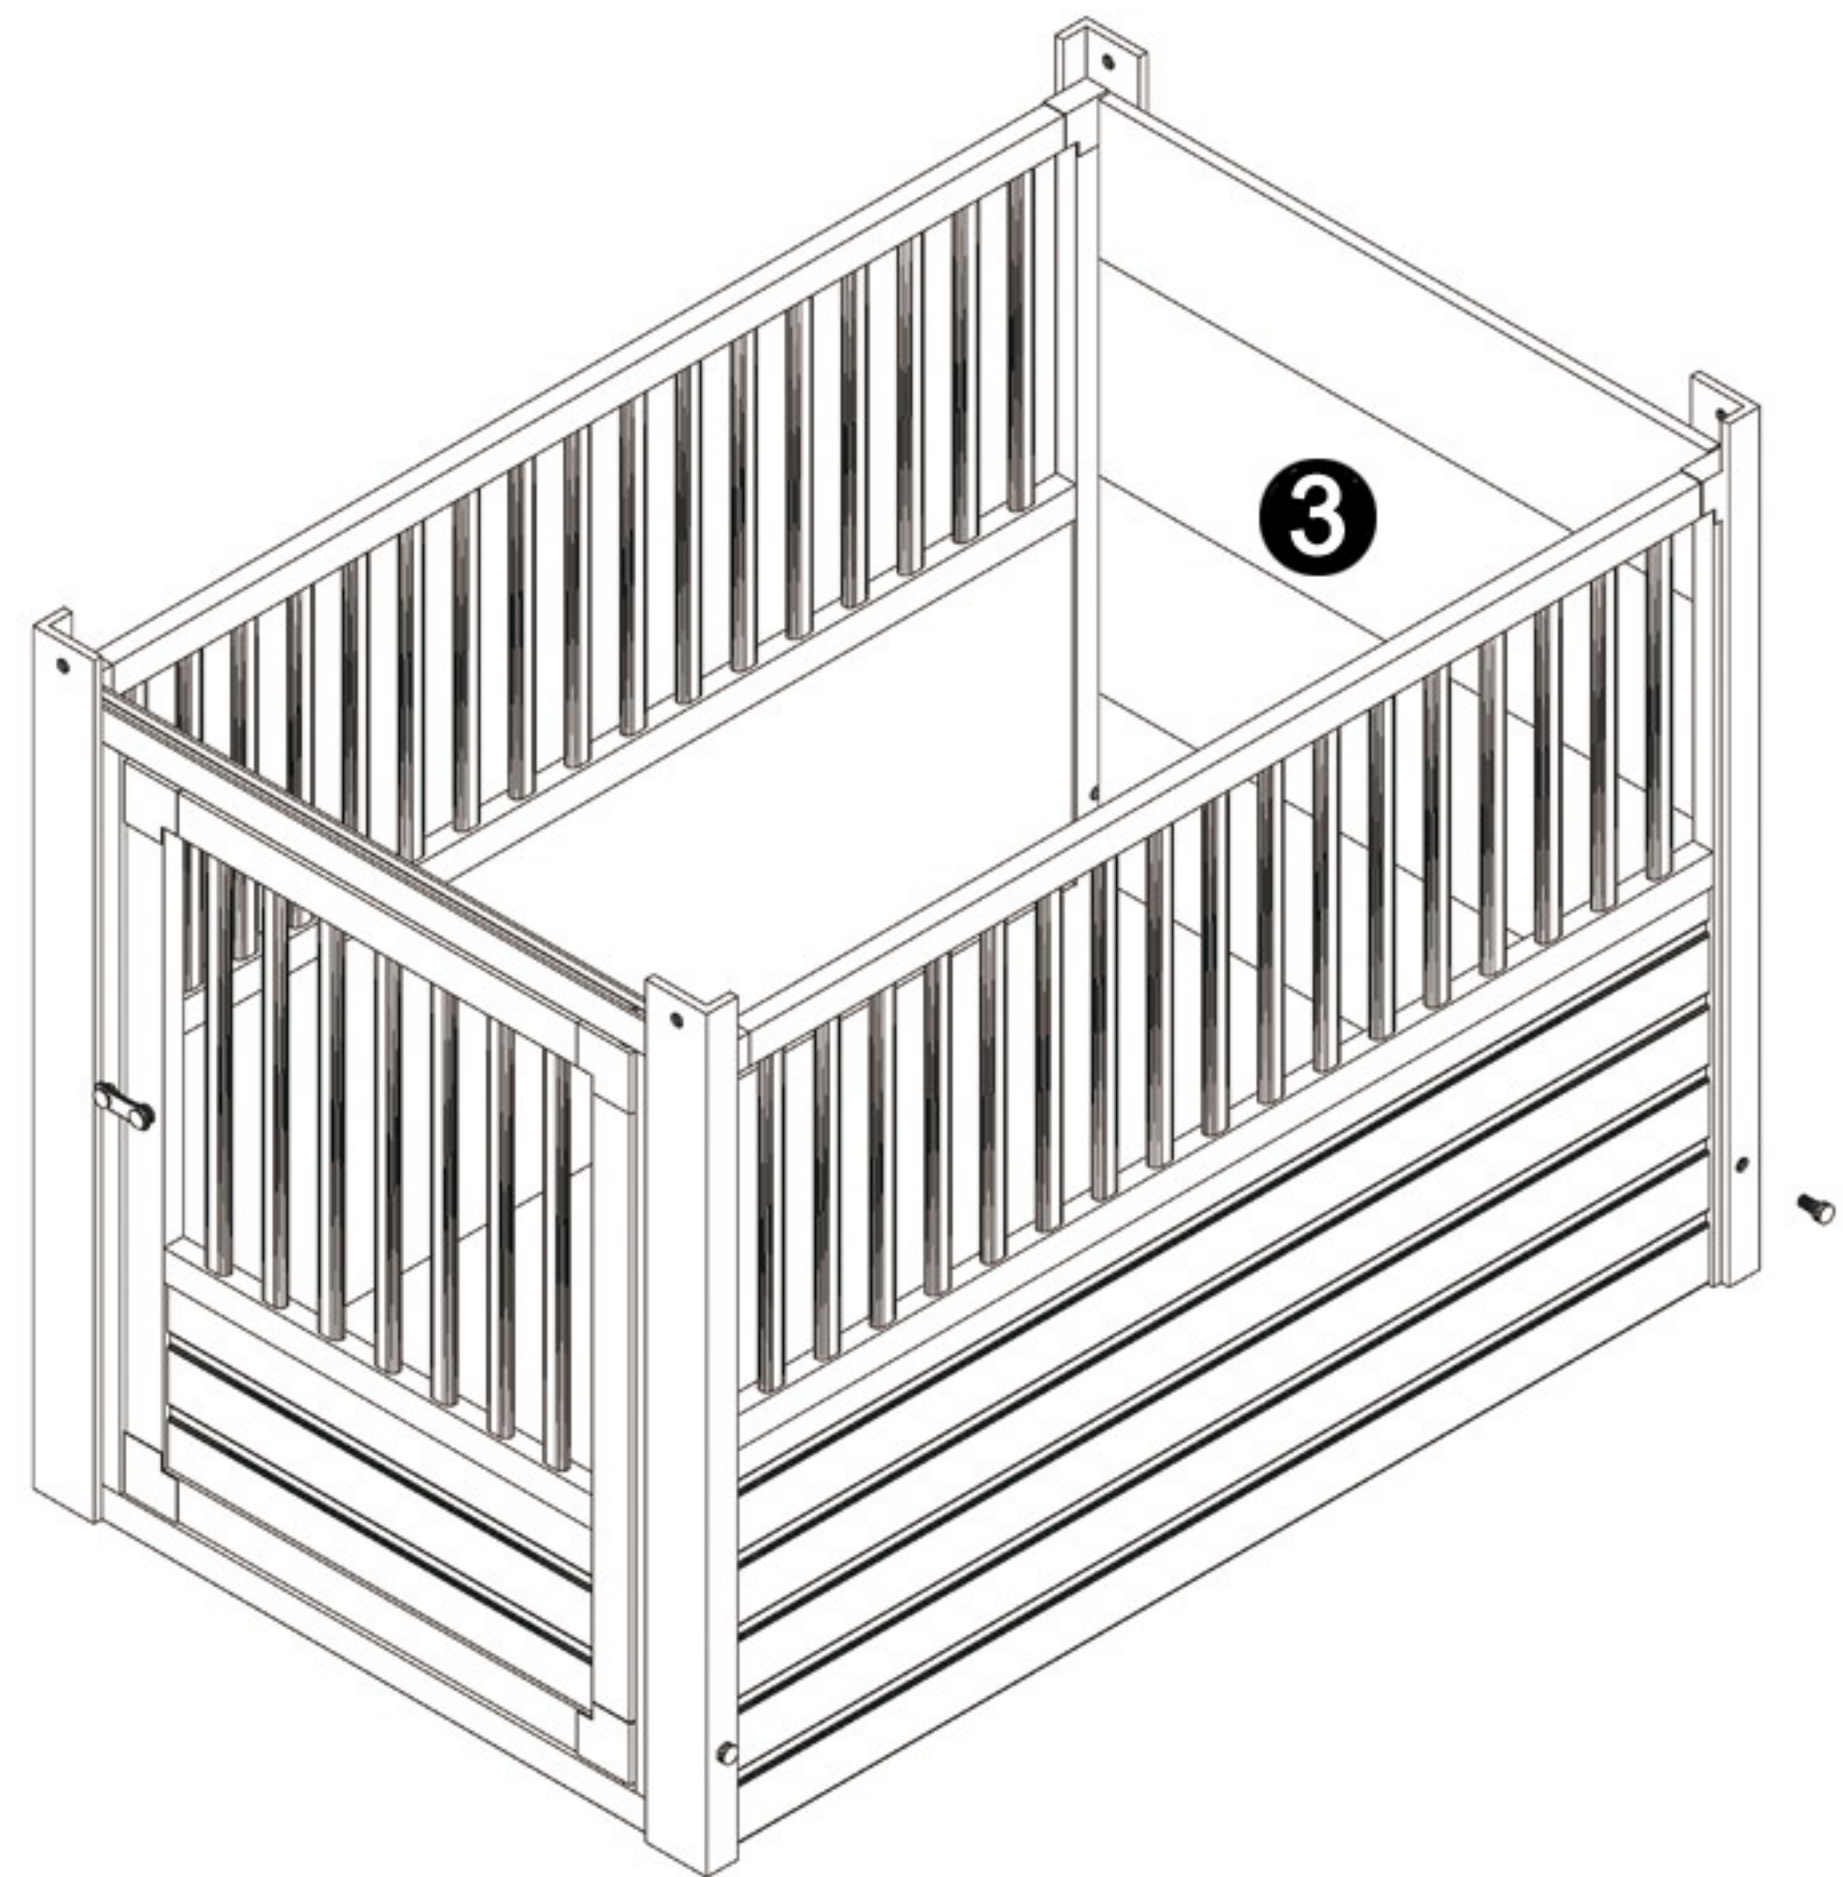

NeAgePet®

featuring **ECOFLEX**
GUARANTEED TOUGH

Habitat 'n Home Pet Furniture

InnPlace™ Pet Crate / End Table

(EHHC100, EHHC400 series)

5.

 X 2
1 3/8"

6.

 X 4
1"  X 2 (L and XL)

Part List:

Part 1 X 1

Part 2 X 2

Part 3 X 1

Part 4 X 1

Part 5 X 1

 (1 3/8") X 4

 (1") X 4

 X 2 (L and XL)

 X 1 (L) ; X 2 (XL)

NOT Included with S/M!

NeAgePet®

featuring **ECOFLEX**
GUARANTEED TOUGH

Congratulations and thank you for your purchase! Before you start, please check for damage or any missing parts. Please visit www.NewAgePet.com/customer-service to find additional assembly videos and help in requesting replacement parts, as well as additional instructions on cleaning, maintaining and painting your New Age product.