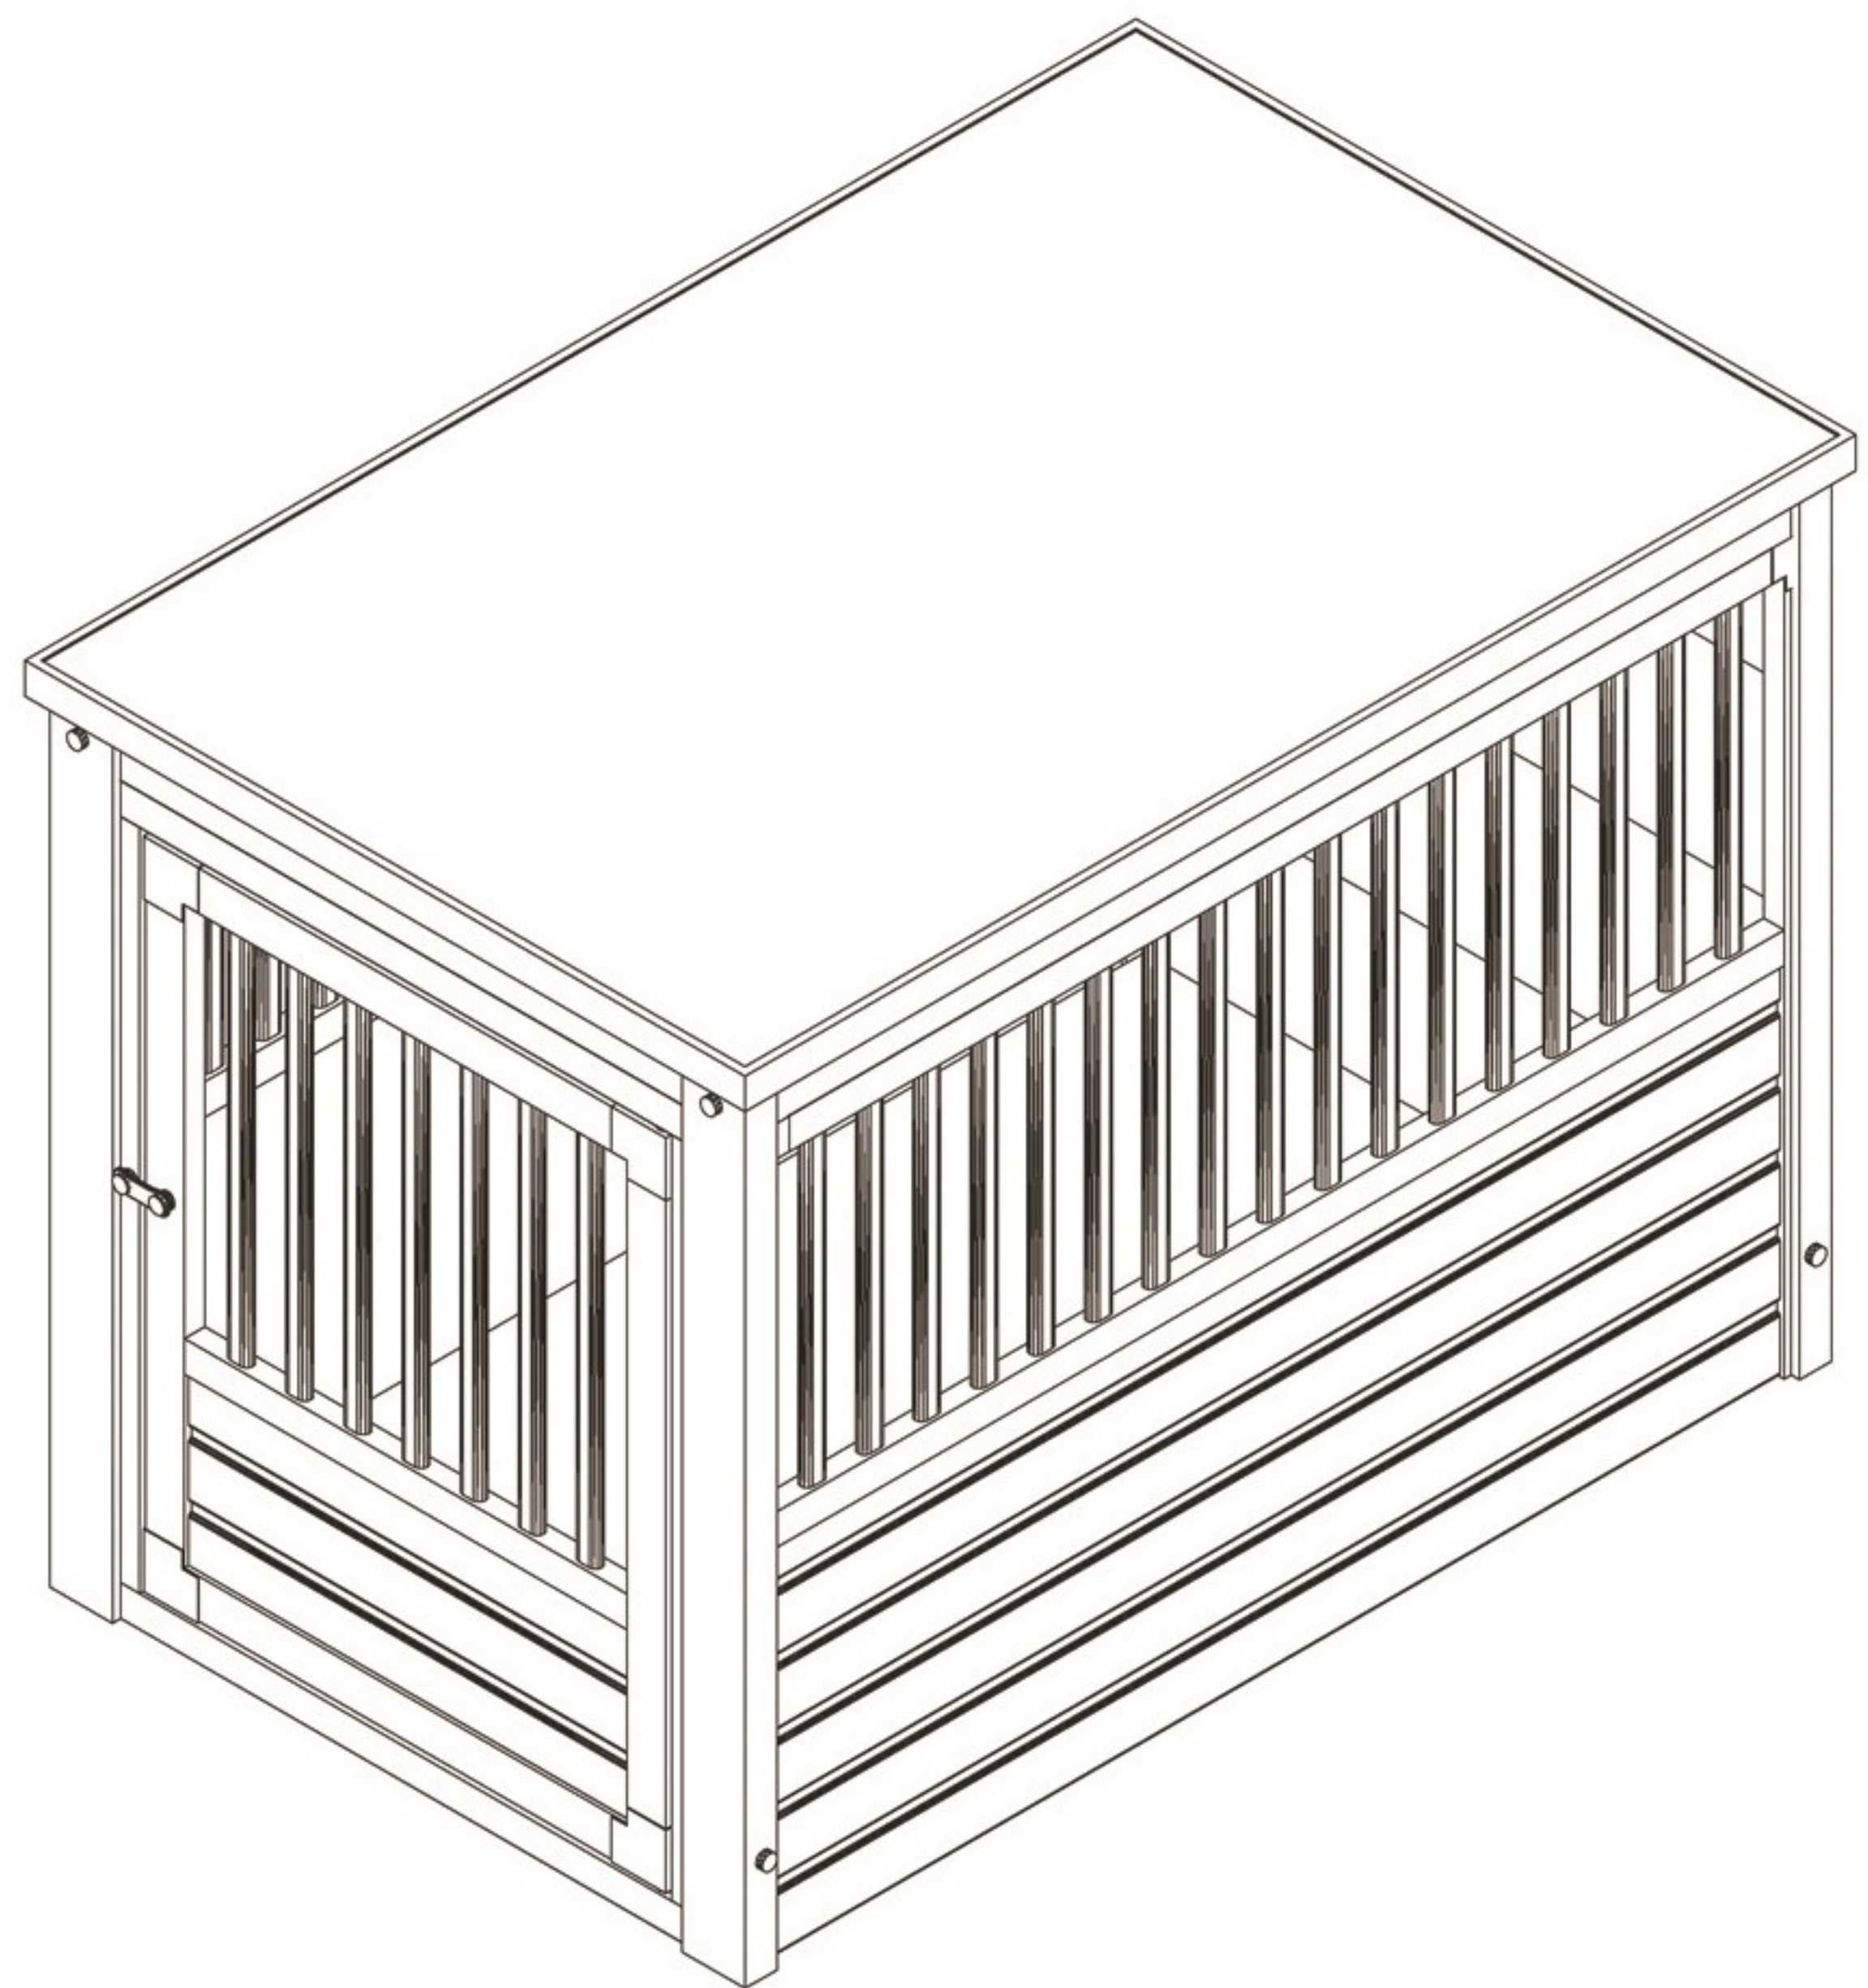

NeAgePet® Habitat 'n Home Pet Furniture

featuring **ECOFLEX**  
GUARANTEED TOUGH

InnPlace™ Pet Crate / End Table

(EHHC100, EHHC400 series)

Part List:

Part 1 X 1

Part 2 X 2

Part 3 X 1

Part 4 X 1

Part 5 X 1

**NOT Included with S/M!**

NeAgePet®  
featuring **ECOFLEX**  
GUARANTEED TOUGH

Congratulations and thank you for your purchase! Before you start, please check for damage or any missing parts. Please visit [www.NewAgePet.com/customer-service](http://www.NewAgePet.com/customer-service) to find additional assembly videos and help in requesting replacement parts, as well as additional instructions on cleaning, maintaining and painting your New Age product.