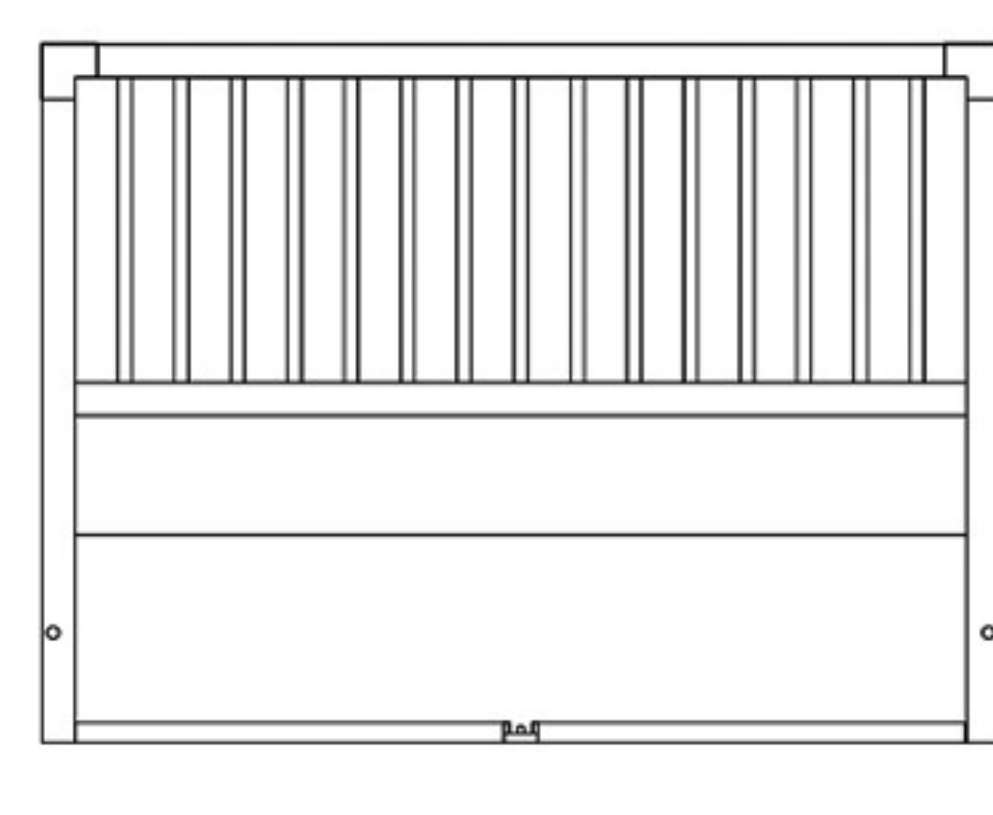

NeAgePet® Habitat 'n Home Pet Furniture

featuring **ECOFLEX**  
GUARANTEED TOUGH

InnPlace™ Pet Crate / End Table

(EHHC100, EHHC400 series)

Part List:

Part 1 X 1

Part 2 X 2

Part 3 X 1

Part 4 X 1

Part 5 X 1

**NOT Included with S/M!**

NeAgePet®  
featuring **ECOFLEX**  
GUARANTEED TOUGH

Congratulations and thank you for your purchase! Before you start, please check for damage or any missing parts. Please visit [www.NewAgePet.com/customer-service](http://www.NewAgePet.com/customer-service) to find additional assembly videos and help in requesting replacement parts, as well as additional instructions on cleaning, maintaining and painting your New Age product.