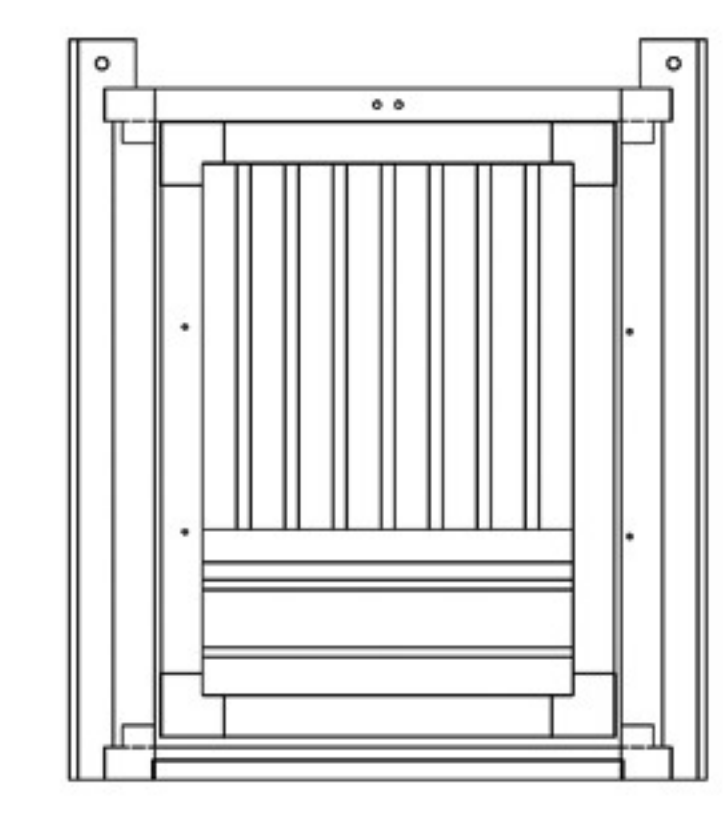

NeAgePet® Habitat 'n Home Pet Furniture

featuring **ECOFLEX**  
GUARANTEED TOUGH

InnPlace™ Pet Crate / End Table

(EHHC100, EHHC400 series)

Part List:

Part 1 X 1

Part 2 X 2

Part 3 X 1

Part 4 X 1

Part 5 X 1

**NOT Included with S/M!**

NeAgePet®  
featuring **ECOFLEX**  
GUARANTEED TOUGH

Congratulations and thank you for your purchase! Before you start, please check for damage or any missing parts. Please visit [www.NewAgePet.com/customer-service](http://www.NewAgePet.com/customer-service) to find additional assembly videos and help in requesting replacement parts, as well as additional instructions on cleaning, maintaining and painting your New Age product.