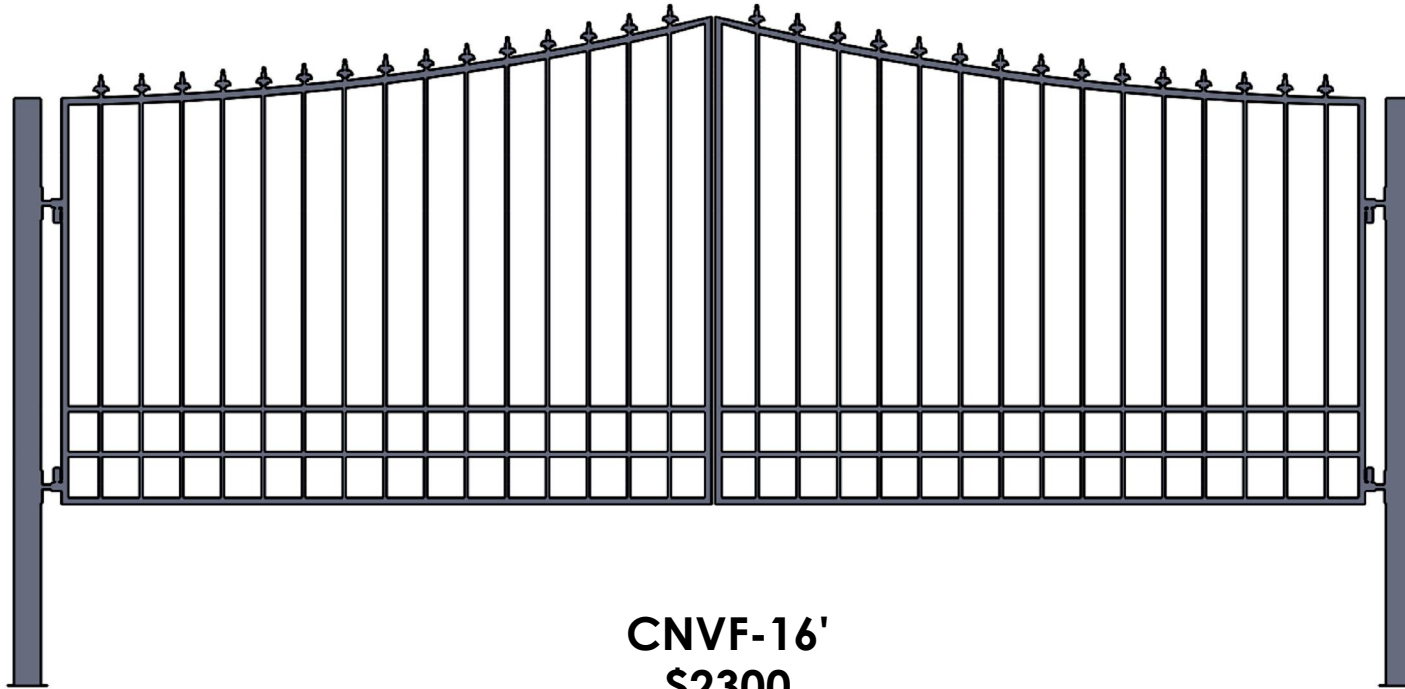

NEW YORKER WITH FINIALS

CNVF-16'
$2300

SKU : 1228294

Add curb appeal and functionality to your home by installing a decorative New Yorker gate. These attractive steel driveway gates are designed for the do-it-yourself homeowner. Their sturdy and elegant designs stand up to all climates while enhancing the look of your property.