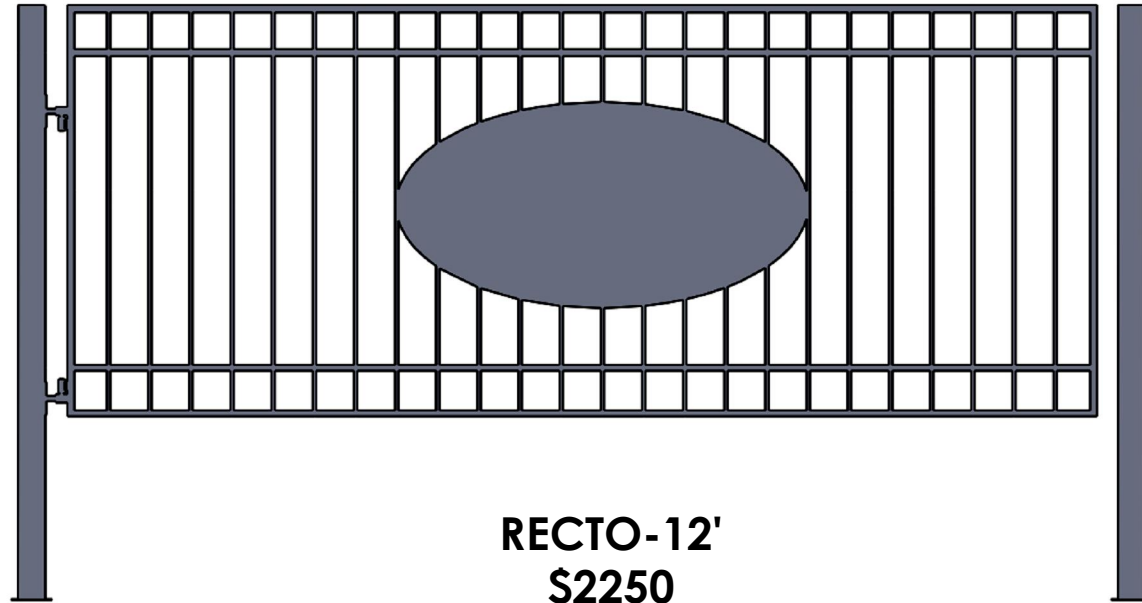

DAKOTA WITH 5' OVAL

RECTO-12'
$2250

SKU : 1228199

Add curb appeal and functionality to your home by installing a decorative Dakota gate. These attractive steel driveway gates are designed for the do-it-yourself homeowner. Their sturdy and elegant designs stand up to all climates while enhancing the look of your property.