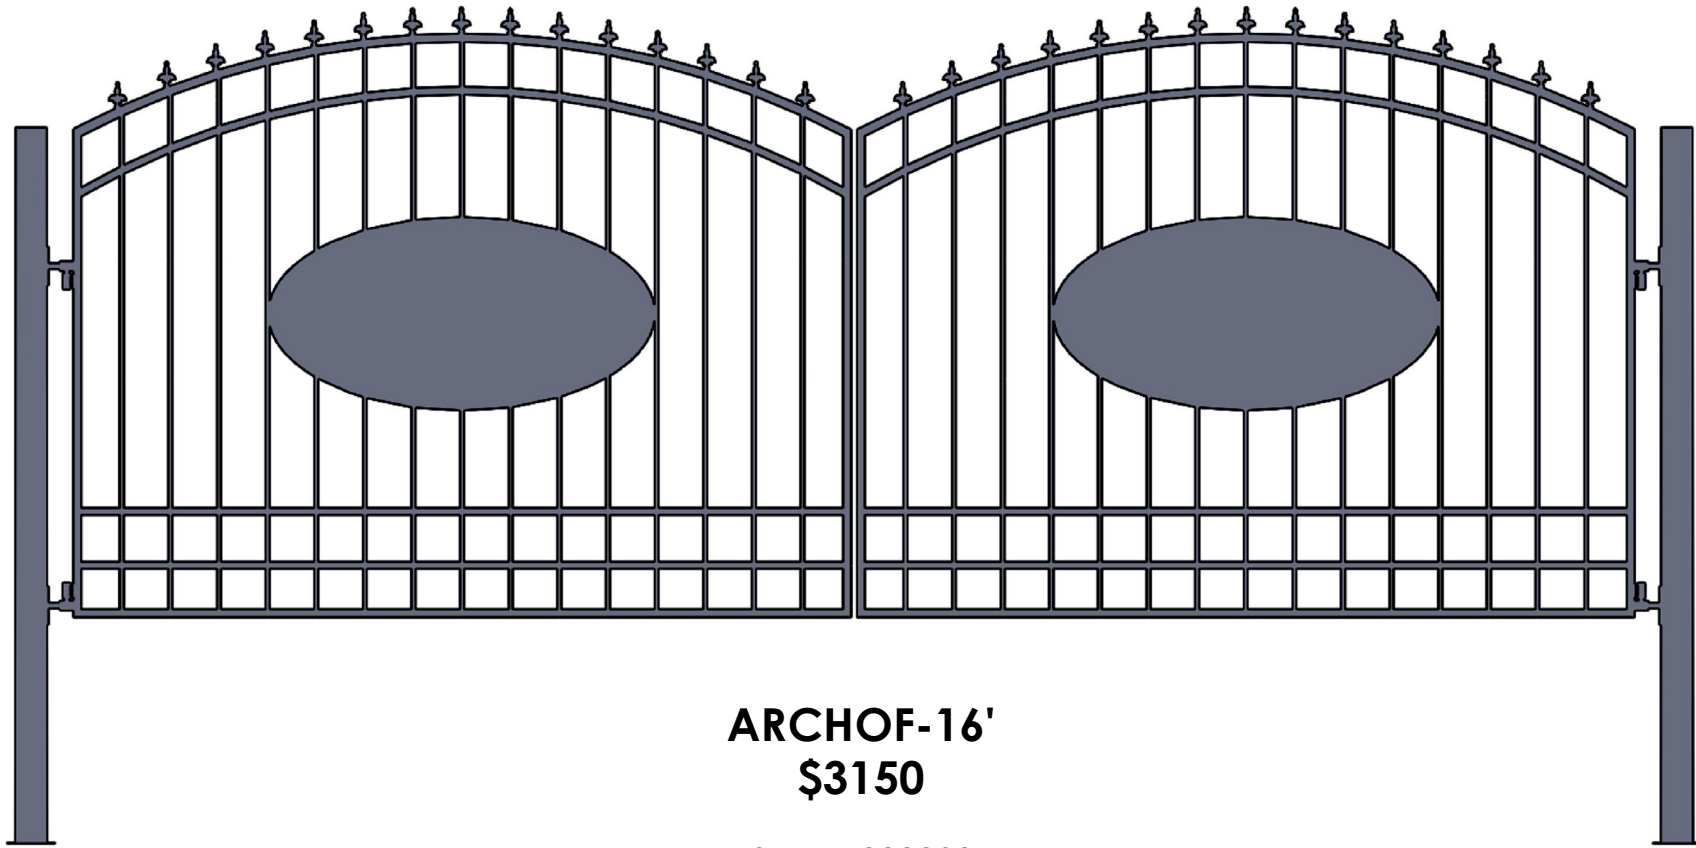

FLORIDIAN WITH 4' OVALS AND FINIALS

ARCHOF-16'
$3150

SKU : 1228298

Add curb appeal and functionality to your home by installing a decorative Floridian gate. These attractive steel driveway gates are designed for the do-it-yourself homeowner. Their sturdy and elegant designs stand up to all climates while enhancing the look of your property.