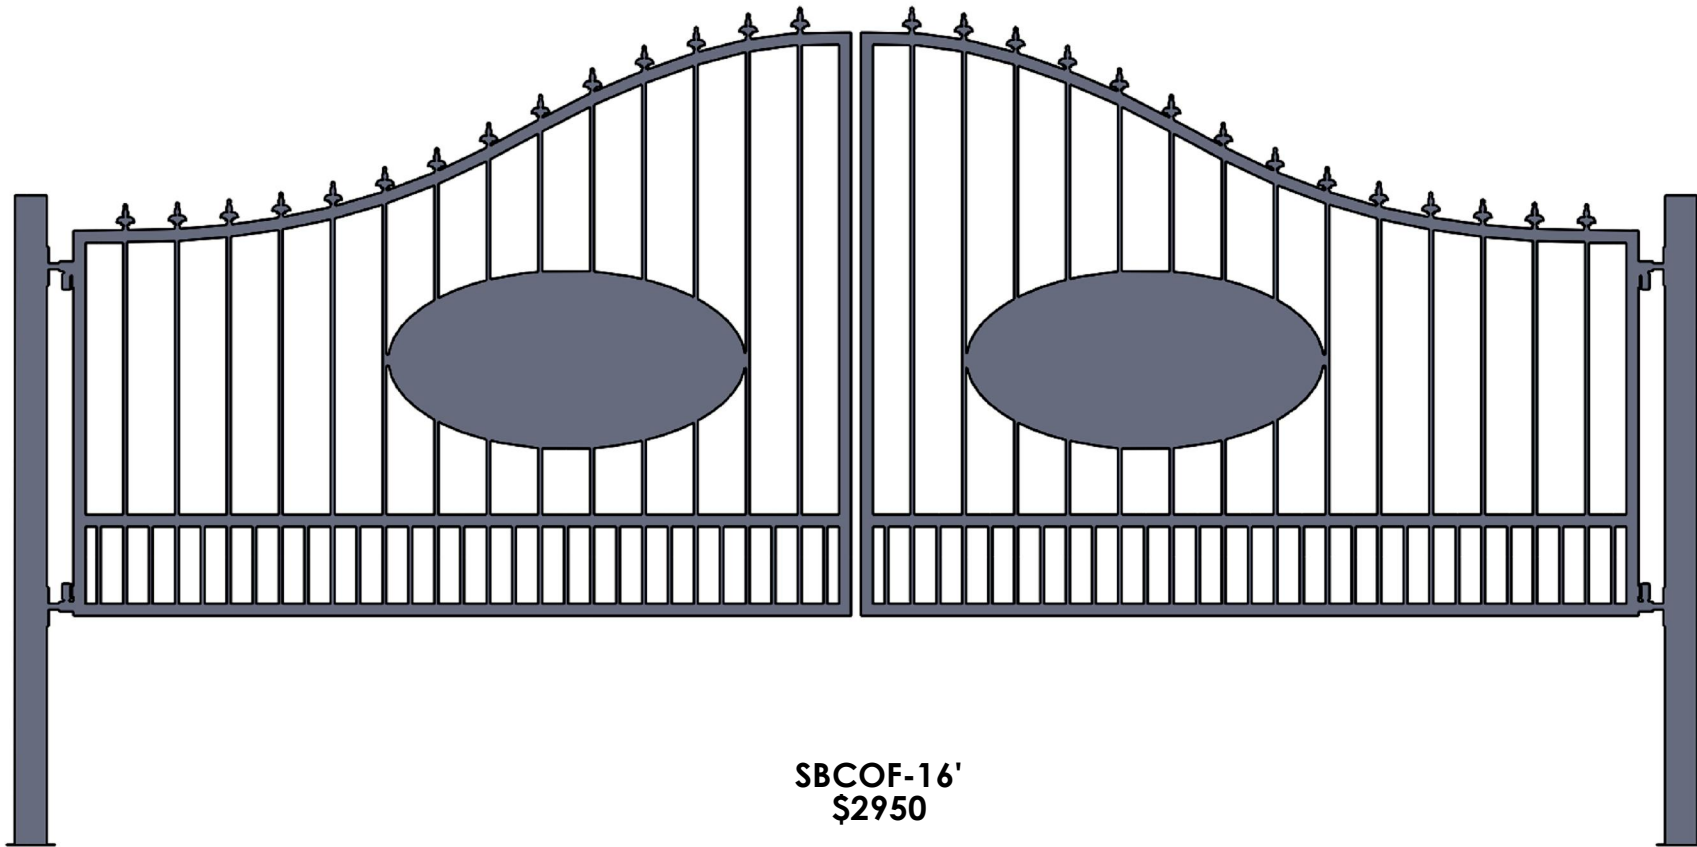

SOUTHERN BELLE CURVE WITH 4' OVALS & FINIALS

SBCOF-16'
$2950

SKU : 1228304

Add curb appeal and functionality to your home by installing a decorative Southern Belle Curve gate. These attractive steel driveway gates are designed for the do-it-yourself homeowner. Their sturdy and elegant designs stand up to all climates while enhancing the look of your property.

- Easy-to-install DIY kit includes posts, adjustable hinges, hardware, and gate panels for complete installation.
- Heavy-gauge, zinc prime, black powdercoated, for a long lasting, low maintenance finish.
- No welding required.
- Gate Dimensions 16ft 11 in. center post to center post.
- Post Dimensions 4 in. x 4 in.
- Leaf Dimensions 96" x 72".
- Limited Lifetime Warranty.