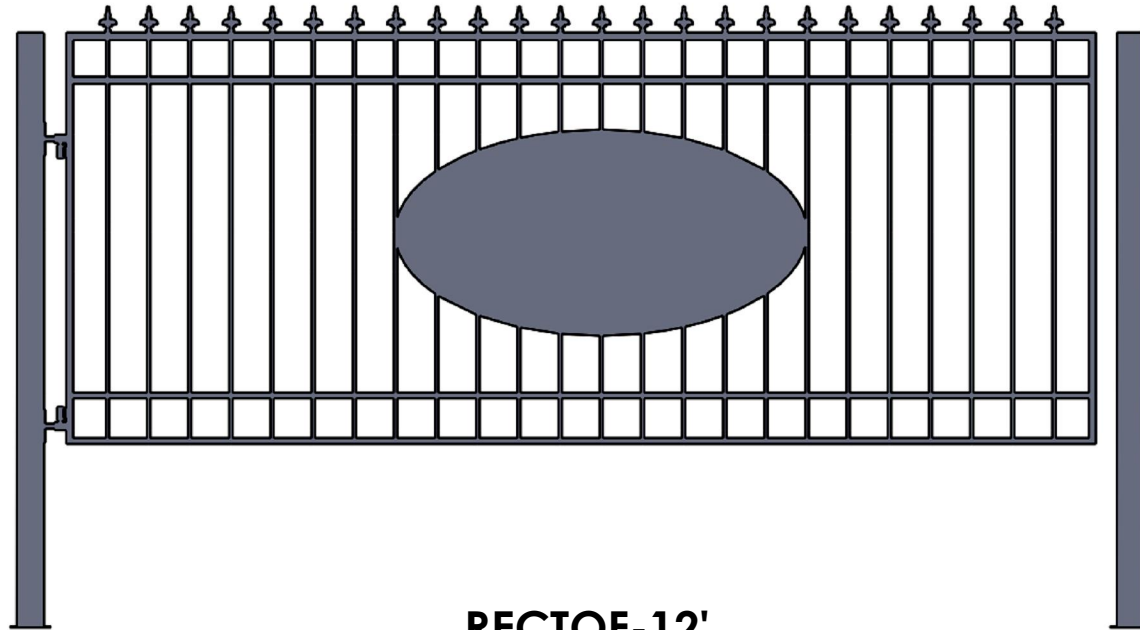

DAKOTA WITH 5' OVAL AND FINIALS

RECTOF-12'
$2450

SKU : 1228290

Add curb appeal and functionality to your home by installing a decorative Dakota gate. These attractive steel driveway gates are designed for the do-it-yourself homeowner. Their sturdy and elegant designs stand up to all climates while enhancing the look of your property.