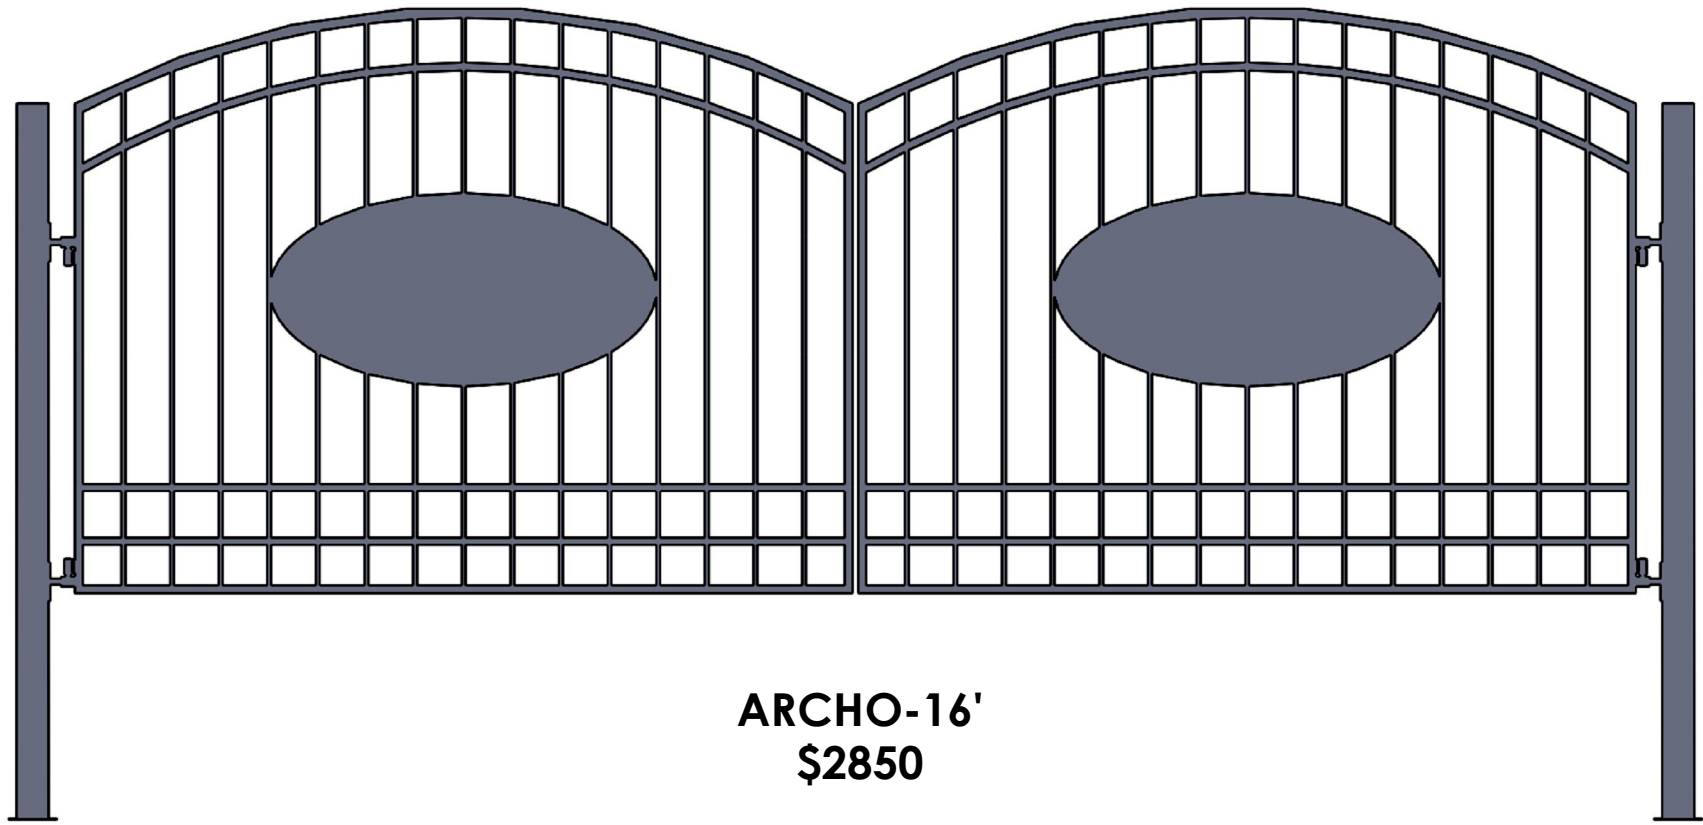

FLORIDIAN WITH 4' OVALS

ARCHO-16'
$2850

SKU : 1228299

Add curb appeal and functionality to your home by installing a decorative Floridian gate. These attractive steel driveway gates are designed for the do-it-yourself homeowner. Their sturdy and elegant designs stand up to all climates while enhancing the look of your property.