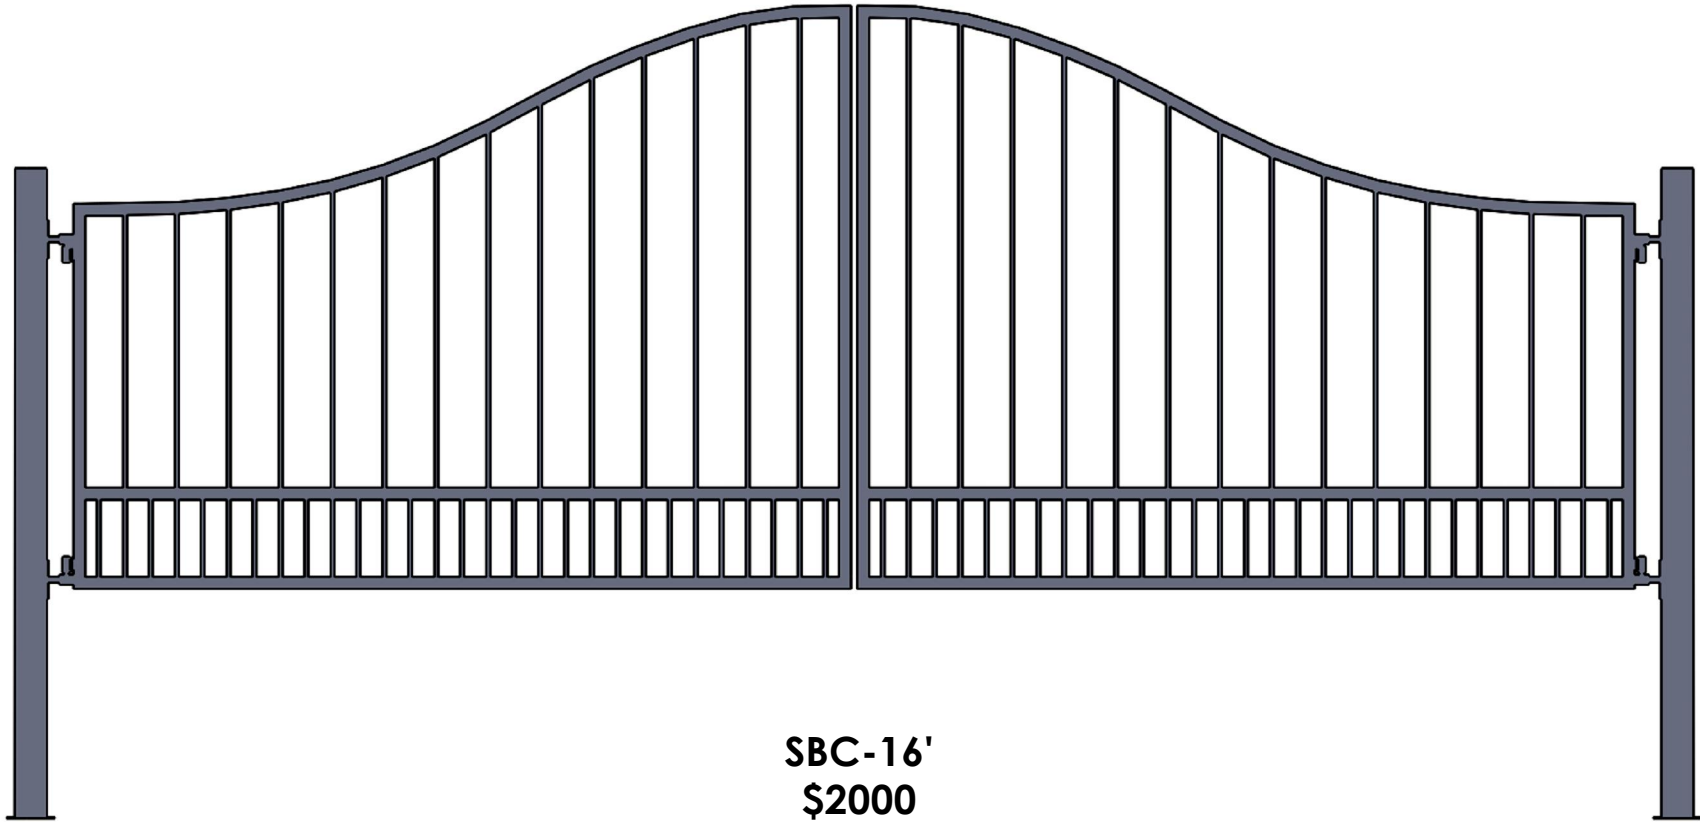

SOUTHERN BELLE CURVE

SBC-16'
$2000

SKU : 1228303

Add curb appeal and functionality to your home by installing a decorative Southern Belle Curve gate. These attractive steel driveway gates are designed for the do-it-yourself homeowner. Their sturdy and elegant designs stand up to all climates while enhancing the look of your property.