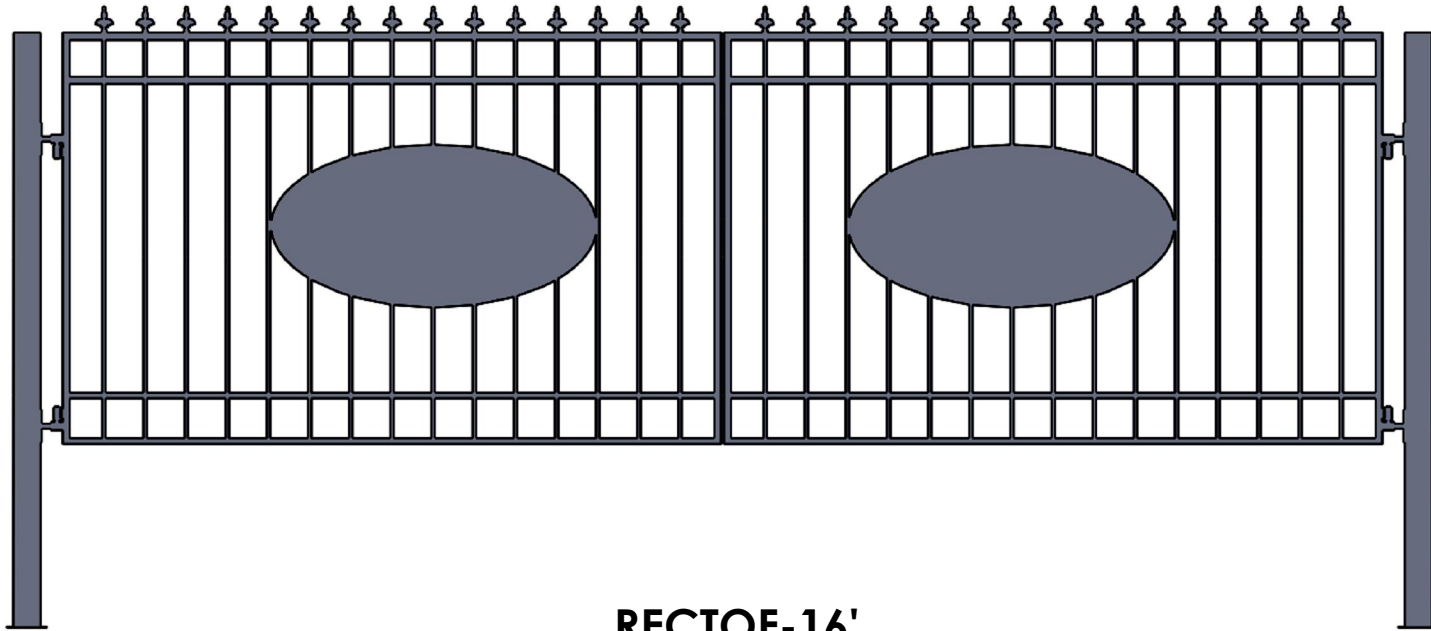

DAKOTA WITH 4' OVALS AND FINIALS

RECTOF-16'

$2950

SKU : 1228198

Add curb appeal and functionality to your home by installing a decorative Dakota gate. These attractive steel driveway gates are designed for the do-it-yourself homeowner. Their sturdy and elegant designs stand up to all climates while enhancing the look of your property.