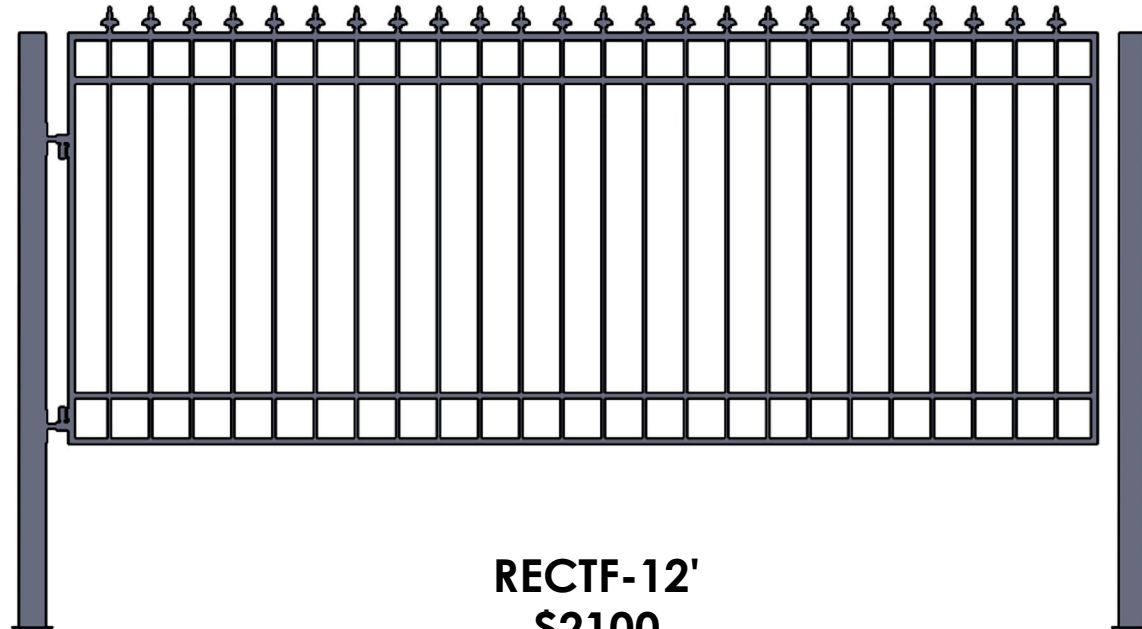

DAKOTA WITH FINIALS

RECTF-12'
$2100

SKU : 1228291

Add curb appeal and functionality to your home by installing a decorative Dakota gate. These attractive steel driveway gates are designed for the do-it-yourself homeowner. Their sturdy and elegant designs stand up to all climates while enhancing the look of your property.