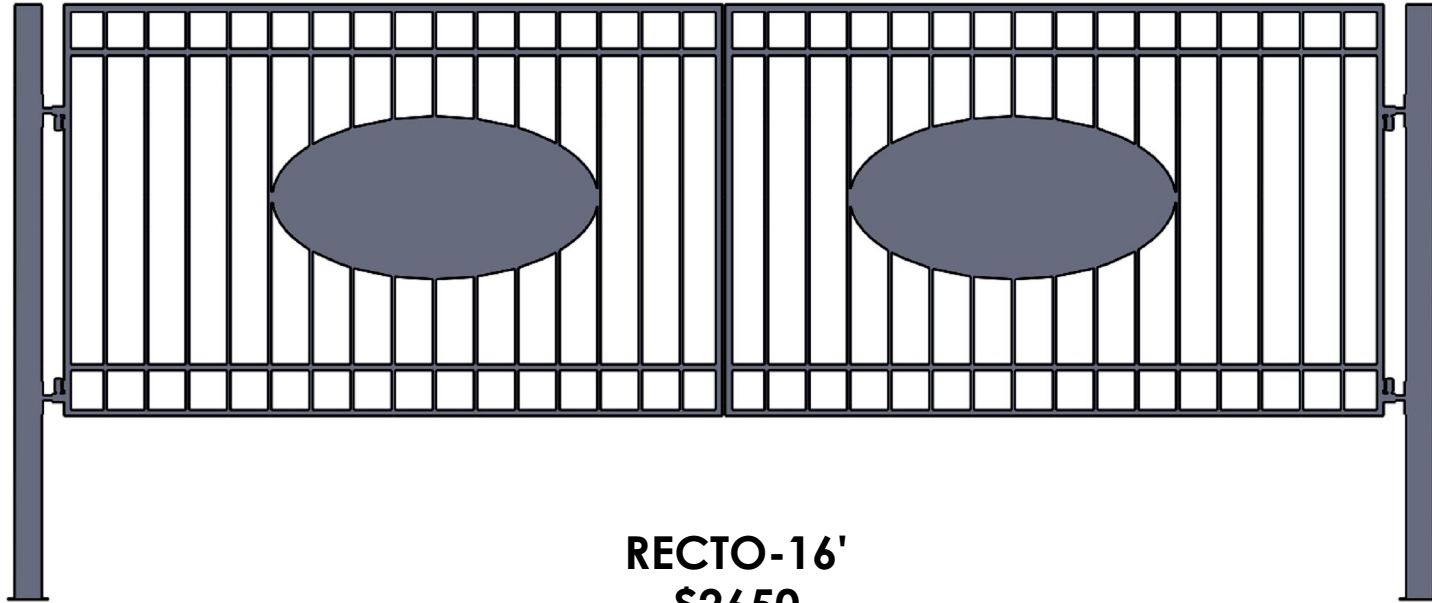

DAKOTA

RECT-16'
\$2000

SKU : 1228195

Add curb appeal and functionality to your home by installing a decorative Dakota gate. These attractive steel driveway gates are designed for the do-it-yourself homeowner. Their sturdy and elegant designs stand up to all climates while enhancing the look of your property.

- Easy-to-install DIY kit includes posts, adjustable hinges, hardware, and gate panels for complete installation.
- Heavy-gauge, zinc prime, black powdercoated, for a long lasting, low maintenance finish.
- No welding required.
- Gate Dimensions 16ft 11 in. center post to center post.
- Post Dimensions 4 in. x 4 in.
- Leaf Dimensions 96" x 60".
- Limited Lifetime Warranty.

DAKOTA WITH 4' OVALS

RECTO-16'
\$2650

SKU : 1228196

Add curb appeal and functionality to your home by installing a decorative Dakota gate. These attractive steel driveway gates are designed for the do-it-yourself homeowner. Their sturdy and elegant designs stand up to all climates while enhancing the look of your property.