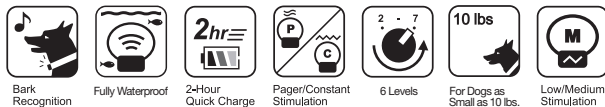

## YS600

**The YS600 is a high powered no bark collar with 10 levels of stimulation and a vibration only mode featuring the High Powered Pager.**

- Contoured Dog Ergonomic Design
- Persistent Bark Indicator Displayed on Deactivation
- Non-Stimulating High Performance Pager
- Water Excelling Enhanced Contact Points
- Precise Stimulation Levels (0-10)
- 2-Hour Rapid Charge Lithium Polymer Batteries
- Low to High Power Stimulation
- Fully Waterproof
- Superior Advanced Bark Sensor Technology

## YS300

**The YS300 sound recognition sensor uses a microprocessor to distinguish between the dog's bark and the surrounding ambient noise.**

- Bark Recognition Sensor that Distinguishes a Dog's Bark from Surrounding Ambient Noises
- Non-Electrical Stimulation Vibration Warning Prior to Stimulation
- 6 Intensity Levels (2-7)
- Fits Dogs as Small as 10 lbs. (weight: 4.0 ounces)
- 2-Hour Rapid Charge Lithium Polymer Batteries
- LED Battery Life Indicator
- Fully Waterproof