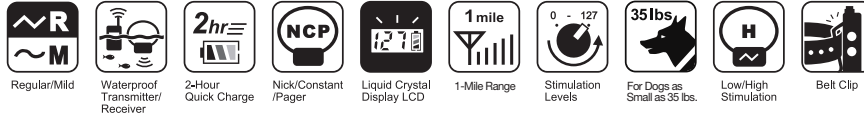

3500NCP

The 3500NCP labeled the Super-X because of the X-tra features, X-ceptional range and is designed for X-treme training situations!

- Rheostat/Volume Dial with Stimulation Levels 0-127
- 1-Mile Range
- Stimulation Types in Nick, Constant, and a Non-Stimulating Pager Vibration Mode
- 2-Hour Rapid Charge Lithium Polymer Batteries
- Fully Waterproof Transmitter and Receiver
- LCD Screen for Dark or Low Light Conditions
- Regular/Mild Setting Toggle Switch to Adjust Stimulation Levels for your Dog's Sensitivity
- Three Bar Battery Life Indicator
- Also Available in 2-Dog Unit : 3502NCP