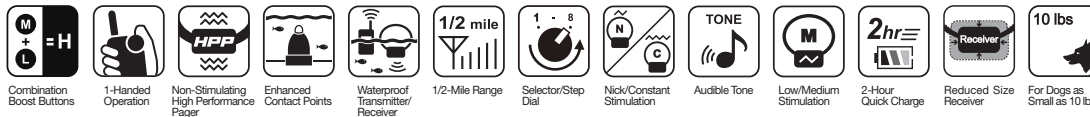

# 1900S

**The 1900S is a versatile e-collar made for pet, K-9, and sport dog training where high output is required.**

- Modern Design Dog Ergonomic Receiver/Collar
- Checkered Grips on the Handheld Transmitter
- Nick and Constant Stimulation Modes
- Non-Stimulating High Performance Pager
- Water Excelling Enhanced Contact Points
- Rheostat/Volume Dial with Stimulation Levels 0-127
- ¾-Mile Range
- 2-Hour Rapid Charge Lithium Polymer Batteries
- Low to High Power Stimulation for All Breeds and Temperaments
- Fully Waterproof Transmitter and Receiver
- LCD Screen for Dark or Low Light Conditions
- Also Available in 2-Dog Unit : 1902S

# Combo

**The Combo features combination boost controls, for quick jumps in stimulation, and a selector dial that utilizes a comfortable one handed design.**

- Stimulation with Combination Boost Buttons
- Selector/Step Dial with Stimulation Levels 1-8
- Easy to Use 1-Handed Operation
- Ultra-Compact Receiver Designed for Small Dogs
- Nick and Constant Stimulation Modes
- Non-Stimulating High Performance Pager
- Audible Tone Training Option
- Water Excelling Enhanced Contact Points
- Fully Waterproof Transmitter and Receiver
- Low to Medium Power Stimulation
- ½-Mile Range
- 2-Hour Rapid Charge Lithium Polymer Batteries