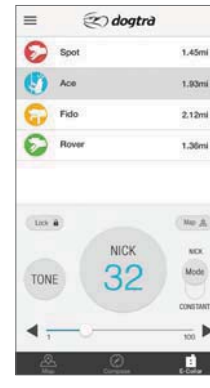

E-Collar
The 'E-Collar' allows quick access to all training functions.