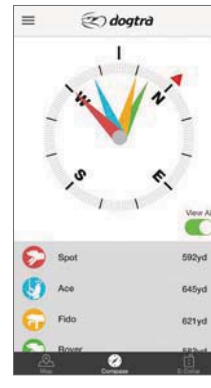

- Long-lasting rapid charge lithium polymer batteries
- Custom alerts for dog actions using pop ups, sound and vibration
- Rheostat volume with stimulation levels 1-100, for every type of dog training situation

2-Second Update Rate	Low/High Stimulation	Offline Maps	Precise and Up-to-date Maps	Tracking Only Mode	Geo-fence Option	9-Mile Range	Nick/Constant Stimulation
Audible Tone	Expandable to 21 Dogs	Enhanced Contact Points	Stimulation Levels	2-Hour Quick Charge	For Dogs as Small as 35 lbs.	Belt Clip	

Compass
The 'Compass' gives your dog's distance and direction at a glance.