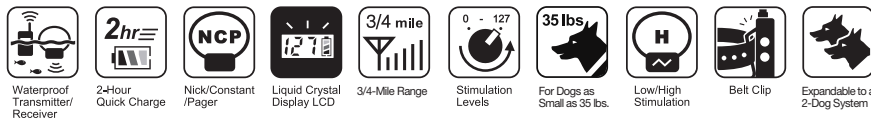

2300NCP Expandable

The 2300NCP Expandable is a multipurpose e-collar. It is designed for advanced level pet training, competition training, K-9 work or any type of hunting where a 3/4-mile range is needed.

- Rheostat/Volume Dial with Stimulation Levels 0-127
- 3/4-Mile Range
- Stimulation Types in Nick, Constant, and a Non-Stimulating Pager Vibration Mode
- 2-Hour Rapid Charge Lithium Polymer Batteries
- Fully Waterproof Transmitter and Receiver
- LCD Screen for Dark or Low Light Conditions
- Three Bar Battery Life Indicator
- User Expandable to a Two-Dog System