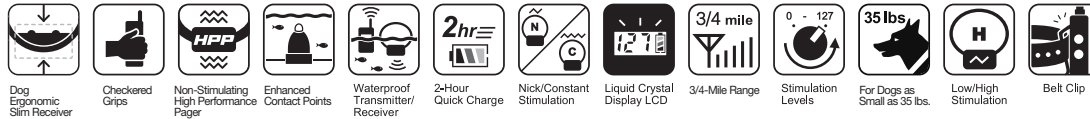

**Compass**  
The 'Compass' gives your dog's distance and direction at a glance.

**E-Collar**  
The 'E-Collar' allows quick access to all training functions.

**Geo-fence**  
Set 'Geo-fence' perimeters that let you visualize boundaries.

# 1900S

**The 1900S is a versatile e-collar made for pet, K-9, and sport dog training where high output is required.**

- Modern Design Dog Ergonomic Receiver/Collar
- Checkered Grips on the Handheld Transmitter
- Nick and Constant Stimulation Modes
- Non-Stimulating High Performance Pager
- Water Excelling Enhanced Contact Points
- Rheostat/Volume Dial with Stimulation Levels 0-127
- ¾-Mile Range
- 2-Hour Rapid Charge Lithium Polymer Batteries
- Low to High Power Stimulation for All Breeds and Temperaments
- Fully Waterproof Transmitter and Receiver
- LCD Screen for Dark or Low Light Conditions
- Also Available in 2-Dog Unit : 1902S