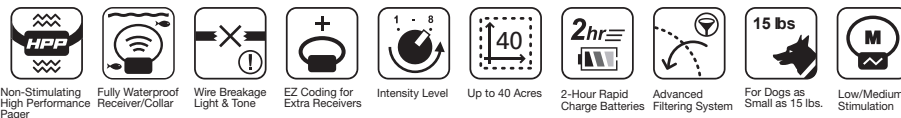

Bark Recognition

Fully Waterproof

2-Hour Quick Charge

Pager/Constant Stimulation

6 Levels

For Dogs as Small as 10 lbs.

Low/Medium Stimulation

New for 2017 **E-Fence 3500**

The Dogtra E-Fence 3500 containment system lets you set custom boundaries around your property that allows your dog to be safe in your yard.

- Fully Waterproof Receiver/Collar
- Non-Stimulating High Performance Pager
- 8 Intensity Levels on the Receiver/Collar
- Easy to Add Additional Receiver/Collars
- Wire Breakage Light & Tone
- Advanced Filtering System
- 2-Hour Rapid Charge Lithium Polymer Batteries
- Sleep Mode to Save Battery Life
- Long Range Signal with 40 Acres Maximum Area Coverage
- Low to Medium Power Stimulation