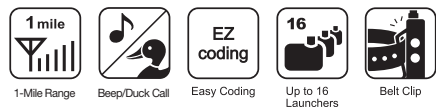

RR Deluxe

Designed for the Dogtra PL and QL bird launchers but is compatible with most after-market bird/bumper launcher systems. The RR Deluxe features the most advanced technology to help sharpen your dog's skills for upland hunting, retriever work, or for competitions.

- Advanced 2 Port System Runs Two Launchers off One Receiver (extension cable required)
- Dual Sound Attention Getter Features Realistic Duck or Beep Sound
- Maximum 16 Launchers Operated off a Single Transmitter (extra receivers required)
- User friendly Coding to add Extra Receivers Anytime, Anywhere
- 1-Mile Range
- Rechargeable Ni-MH Batteries
- Multi Colored LED Light Battery Life Indicator