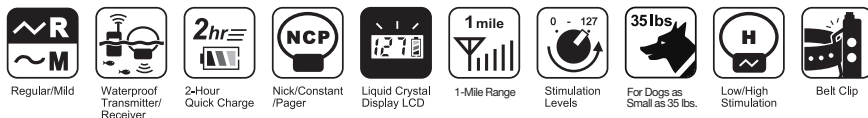

For Dogs as Small as 35 lbs.

Low/High Stimulation

Belt Clip

3500NCP

The 3500NCP labeled the Super-X because of the X-tra features, X-ceptional range and is designed for X-treme training situations!

- Rheostat/Volume Dial with Stimulation Levels 0-127
- 1-Mile Range
- Stimulation Types in Nick, Constant, and a Non-Stimulating Pager Vibration Mode
- 2-Hour Rapid Charge Lithium Polymer Batteries
- Fully Waterproof Transmitter and Receiver
- LCD Screen for Dark or Low Light Conditions
- Regular/Mild Setting Toggle Switch to Adjust Stimulation Levels for your Dog's Sensitivity
- Three Bar Battery Life Indicator
- Also Available in 2-Dog Unit : 3502NCP