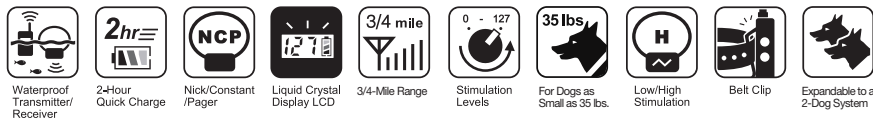

2300NCP Expandable

The 2300NCP Expandable is a multipurpose e-collar. It is designed for advanced level pet training, competition training, K-9 work or any type of hunting where a 3/4-mile range is needed.

- Rheostat/Volume Dial with Stimulation Levels 0-127
- 3/4-Mile Range
- Stimulation Types in Nick, Constant, and a Non-Stimulating Pager Vibration Mode
- 2-Hour Rapid Charge Lithium Polymer Batteries
- Fully Waterproof Transmitter and Receiver
- LCD Screen for Dark or Low Light Conditions
- Three Bar Battery Life Indicator
- User Expandable to a Two-Dog System