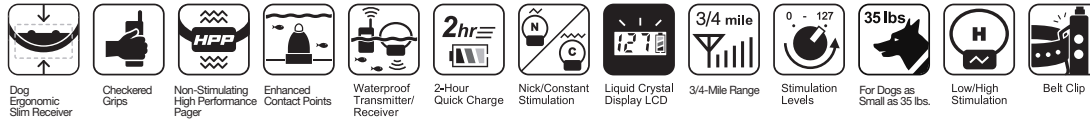

Compass
The 'Compass' gives your dog's distance and direction at a glance.

E-Collar
The 'E-Collar' allows quick access to all training functions.

Geo-fence
Set 'Geo-fence' perimeters that let you visualize boundaries.

1900S

The 1900S is a versatile e-collar made for pet, K-9, and sport dog training where high output is required.

- Modern Design Dog Ergonomic Receiver/Collar
- Checkered Grips on the Handheld Transmitter
- Nick and Constant Stimulation Modes
- Non-Stimulating High Performance Pager
- Water Excelling Enhanced Contact Points
- Rheostat/Volume Dial with Stimulation Levels 0-127
- ¾-Mile Range
- 2-Hour Rapid Charge Lithium Polymer Batteries
- Low to High Power Stimulation for All Breeds and Temperaments
- Fully Waterproof Transmitter and Receiver
- LCD Screen for Dark or Low Light Conditions
- Also Available in 2-Dog Unit : 1902S