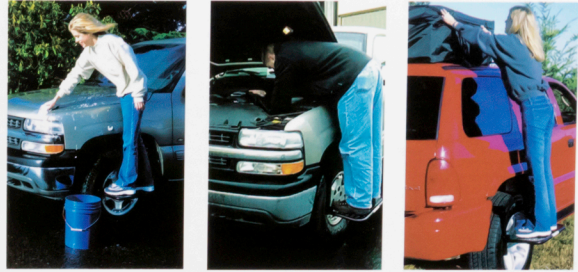

HEININGER HITCHMATE® TireStep

Adjustable Step for SUV, RV or Light Truck

Features:

- Fully adjustable height positioning
- Completely assembled
- Small, compact, folds flat for easy storage
- Sturdy and durable
- Anti-skid surface for sure-footed stance

Makes it easier to:

- Access hard-to-reach areas of your vehicle
- Attach roof rack / box
- Secure or load cargo / luggage
- Change windshield wiper blades
- Wash the top of your vehicle

WARNING!

Do not install the TireStep product while the vehicle is running or in motion. Insure the vehicle is securely parked and stationary before installing or using the TireStep.

Remove and store the TireStep before starting or moving the vehicle.