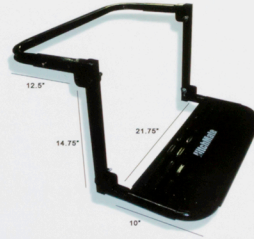

Adjustable to tire width in 3 positions

Fits 37x12.50x18 (max. rim dia.)