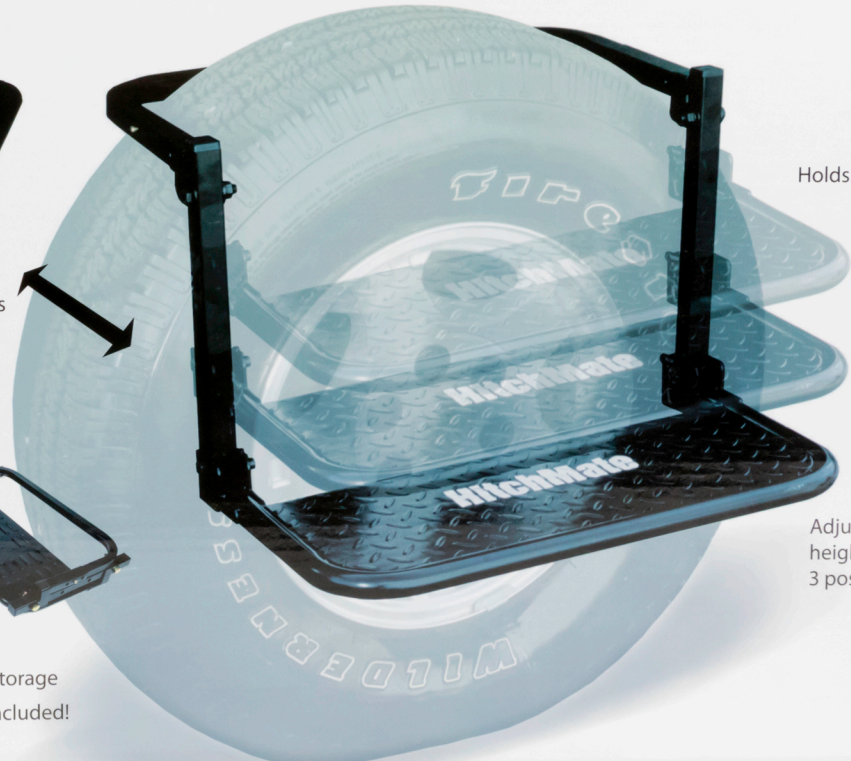

Folds flat for easy storage
Free storage bag included!