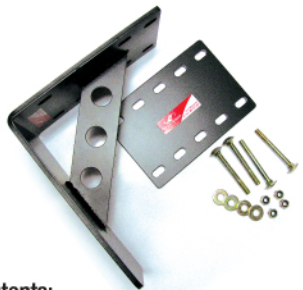

HitchMate®

Boat Trailer Step 5" width

Step Up/Into Your Boat While on the Trailer

- Allows for easy, convenient access to boat & gear
- Simply mounts to boat trailer main frame rail (3" x 5" max)
- Easily installs in minutes-easy to relocate
- Powder coat & plated finishes for all-weather protection
- Heavy duty all-steel construction

Contents:

- 1 Black, Powder Coated Step Assembly
- 1 Black, Powder Coated Mount Backing Plate
- 4 Yellow Zinc Plated Bolts
- 4 Yellow Zinc Plated Washers
- 4 Yellow Zinc Plated Locknuts
- 1 Installation Instructions Sheet