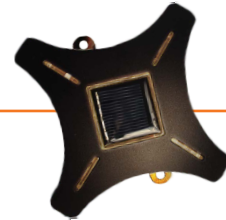

# NINJA STARS - Led deck accent lighting

MODEL # 47335

### Easy Install

These deck lights can be either set on the ground or mounted to any flat surface. Mounting is easy! You can either simply place them on the ground, or attach them by screwing into the integrated mounting holes. There are two mounting holes on the back of the unit. It's as easy as hanging a picture on the wall. Mounting screws included.