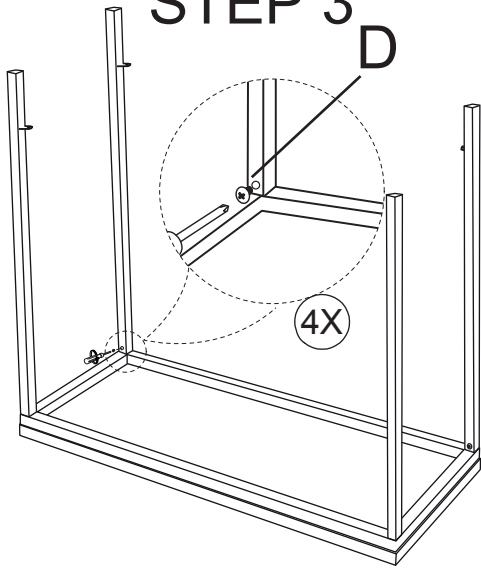

NO.	PART	DESCRIPTION	Q'TY	NO.	PARTS	DESCRIPTION	Q'TY
A		Top	1PC	B		Leg	4PCS
C		Bottom Shelf	1PC	D		Bolt 6mm 10mm	8PCS
E	Tool You Will Need (Not Supplied)					Crosshead Screwdriver	1PC

CAROLINA FORGE

Assembly Instructions
Item # CF3414
WARREN CONSOLE

STEP 1

STEP 2

STEP 3

STEP 4