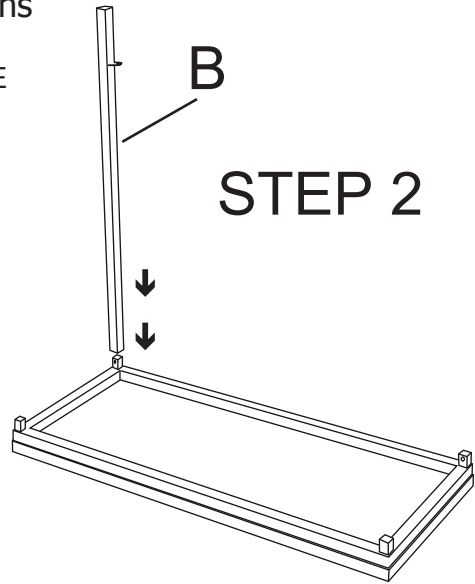

CAROLINA FORGE

Assembly Instructions

Item # CF3414
WARREN CONSOLE

Thank you for purchasing a Carolina Forge Company product. This product has been designed for easy assembly and is constructed for durability. Please take the time to read and follow the assembly instructions carefully. If a part or hardware is missing or you have any difficulties in assembling this product, please contact us Toll Free 1-800-228-3876.

NO.	PART	DESCRIPTION	Q'TY	NO.	PARTS	DESCRIPTION	Q'TY
A		Top	1PC	B		Leg	4PCS
C		Bottom Shelf	1PC	D		Bolt 6mm 10mm	8PCS
E	Tool You Will Need (Not Supplied)					Crosshead Screwdriver	1PC

CAROLINA FORGE

Assembly Instructions
Item # CF3414
WARREN CONSOLE

STEP 1

STEP 2

STEP 3

STEP 4