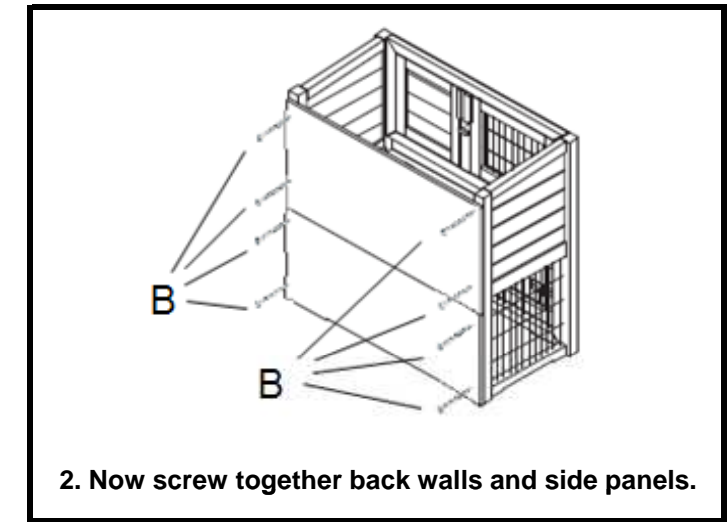

Item No.	natura small animal hutch with outdoor run		85 x 78 x 45 cm	
Pos. No.	Description	Measurement	Quantity	Item No.
Pos. 1	Upper front part incl. door	699 x 351 x 25 mm	1	62300-10
Pos. 2	Bottom front part	699 x 351 x 25 mm	1	62300-11
Pos. 3	Left side panel	35 x 762 x 374 mm	1	62300-30
Pos. 4	Right side panel	35 x 762 x 374 mm	1	62300-31
Pos. 5	Upper back wall	769 x 381 x 12 mm	1	62300-20
Pos. 6	Bottom back wall	769 x 322 x 12 mm	1	62300-21
Pos. 7	Ramp	543 x 18 x 157 mm	1	62300-41
Pos. 8	Drawer batten	25 x 15 x 348 mm	2	62300-42
Pos. 9	Drawer with plastic inlay	696 x 50 x 372 mm	1	62300-40
Pos. 10	Partition (2 parts)	8 x 230 x 347 mm 8 x 119 x 347 mm	1/1	62300-32
Pos. 11	Roof, including hinges	845 x 35 x 450 mm	1	62300-50

Small parts					
A	Countersunk screw		M4 x 60	8/1	62300-60
B			M4 x 30	13/1	
C			M4 x 40	1/1	
D			M3 x 16	2/1	
	Check strap for roof			1	