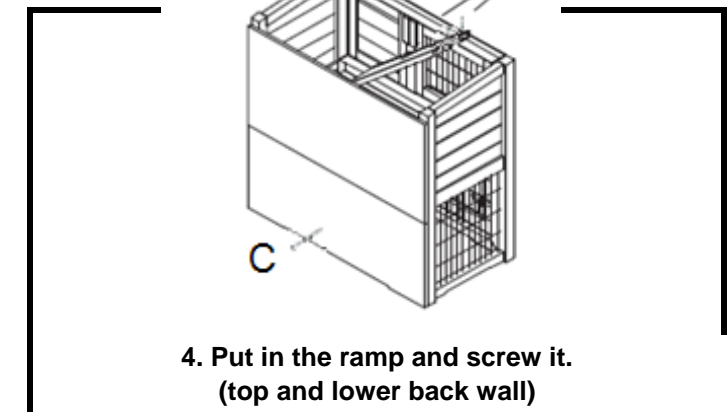

Item No.	natura small animal hutch with outdoor run		85 x 78 x 45 cm	
Pos. No.	Description	Measurement	Quantity	Item No.
Pos. 1	Upper front part incl. door	699 x 351 x 25 mm	1	62300-10
Pos. 2	Bottom front part	699 x 351 x 25 mm	1	62300-11
Pos. 3	Left side panel	35 x 762 x 374 mm	1	62300-30
Pos. 4	Right side panel	35 x 762 x 374 mm	1	62300-31
Pos. 5	Upper back wall	769 x 381 x 12 mm	1	62300-20
Pos. 6	Bottom back wall	769 x 322 x 12 mm	1	62300-21
Pos. 7	Ramp	543 x 18 x 157 mm	1	62300-41
Pos. 8	Drawer batten	25 x 15 x 348 mm	2	62300-42
Pos. 9	Drawer with plastic inlay	696 x 50 x 372 mm	1	62300-40
Pos. 10	Partition (2 parts)	8 x 230 x 347 mm 8 x 119 x 347 mm	1/1	62300-32
Pos. 11	Roof, including hinges	845 x 35 x 450 mm	1	62300-50

Small parts					
A	Countersunk screw		M4 x 60	8/1	62300-60
B			M4 x 30	13/1	
C			M4 x 40	1/1	
D			M3 x 16	2/1	
	Check strap for roof			1	