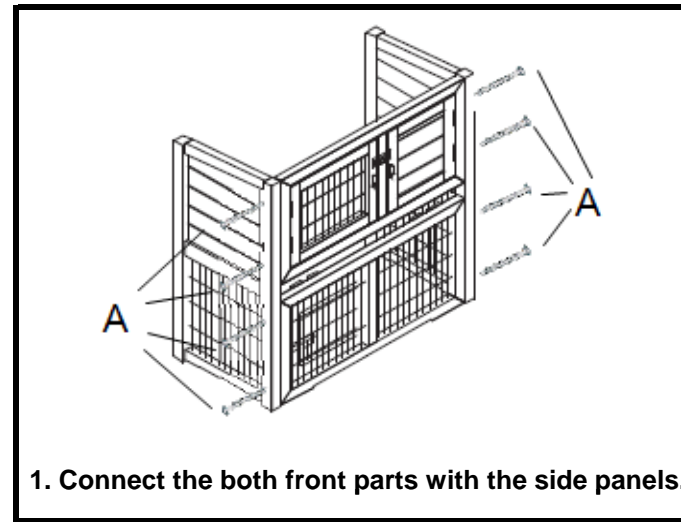

Item No.	natura small animal hutch with outdoor run		85 x 78 x 45 cm	
Pos. No.	Description	Measurement	Quantity	Item No.
Pos. 1	Upper front part incl. door	699 x 351 x 25 mm	1	62300-10
Pos. 2	Bottom front part	699 x 351 x 25 mm	1	62300-11
Pos. 3	Left side panel	35 x 762 x 374 mm	1	62300-30
Pos. 4	Right side panel	35 x 762 x 374 mm	1	62300-31
Pos. 5	Upper back wall	769 x 381 x 12 mm	1	62300-20
Pos. 6	Bottom back wall	769 x 322 x 12 mm	1	62300-21
Pos. 7	Ramp	543 x 18 x 157 mm	1	62300-41
Pos. 8	Drawer batten	25 x 15 x 348 mm	2	62300-42
Pos. 9	Drawer with plastic inlay	696 x 50 x 372 mm	1	62300-40
Pos. 10	Partition (2 parts)	8 x 230 x 347 mm 8 x 119 x 347 mm	1/1	62300-32
Pos. 11	Roof, including hinges	845 x 35 x 450 mm	1	62300-50

Small parts					
A	Countersunk screw		M4 x 60	8/1	62300-60
B			M4 x 30	13/1	
C			M4 x 40	1/1	
D			M3 x 16	2/1	
	Check strap for roof			1	