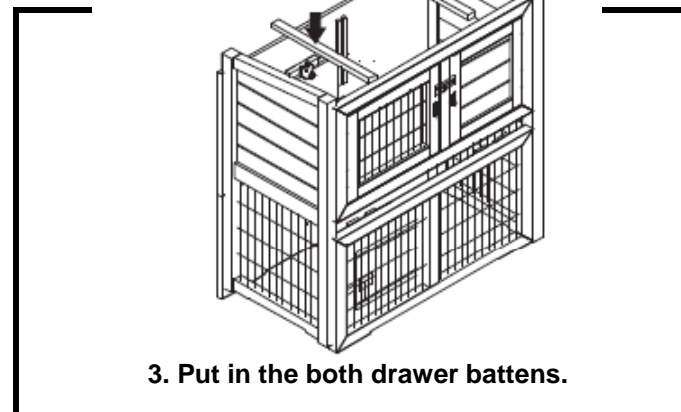

Item No.	natura small animal hutch with outdoor run		85 x 78 x 45 cm	
Pos. No.	Description	Measurement	Quantity	Item No.
Pos. 1	Upper front part incl. door	699 x 351 x 25 mm	1	62300-10
Pos. 2	Bottom front part	699 x 351 x 25 mm	1	62300-11
Pos. 3	Left side panel	35 x 762 x 374 mm	1	62300-30
Pos. 4	Right side panel	35 x 762 x 374 mm	1	62300-31
Pos. 5	Upper back wall	769 x 381 x 12 mm	1	62300-20
Pos. 6	Bottom back wall	769 x 322 x 12 mm	1	62300-21
Pos. 7	Ramp	543 x 18 x 157 mm	1	62300-41
Pos. 8	Drawer batten	25 x 15 x 348 mm	2	62300-42
Pos. 9	Drawer with plastic inlay	696 x 50 x 372 mm	1	62300-40
Pos. 10	Partition (2 parts)	8 x 230 x 347 mm 8 x 119 x 347 mm	1/1	62300-32
Pos. 11	Roof, including hinges	845 x 35 x 450 mm	1	62300-50

Small parts					
A	Countersunk screw		M4 x 60	8/1	62300-60
B			M4 x 30	13/1	
C			M4 x 40	1/1	
D			M3 x 16	2/1	
	Check strap for roof			1	