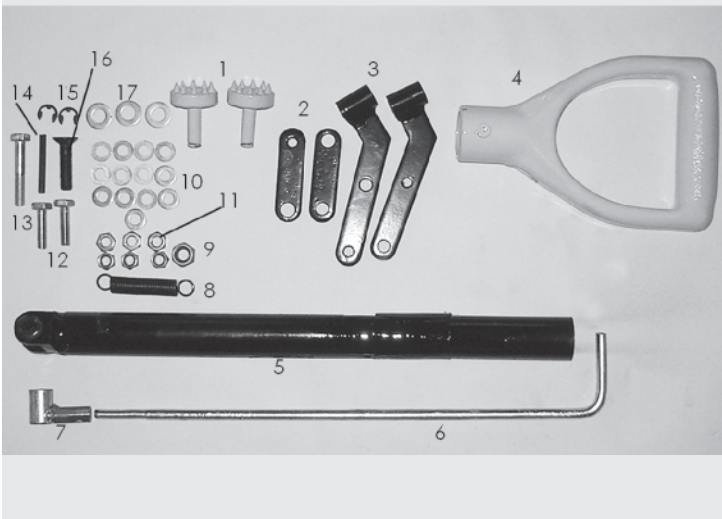

The Handy Grubber Extended Reach is designed to remove brush up to 1" diameter

The Handy Grubber Extended Reach is not to be used on people or pets.

INSTRUCTIONS

1. To open the jaws on the Handy Grubber Extended Reach pull back on the lever inside the "D" grip handle.
 2. Place one grip pad of the Handy Grubber Extended Reach on each side of trunk of brush near the base/ground with spring on the Handy Grubber Extended Reach placed towards the ground as shown in figure 1.
 3. Release the lever inside the "D" grip handle and pull to extract the plant including the roots.
 4. To remove the Handy Grubber Extended Reach from the trunk of pull back on the lever inside the "D" grip handle.
- *Take caution of all pinch points on the Handy Grubber Extended Reach.**
***Take caution of Grip Pads when opening & closing the jaws of the Handy Grubber Extended Reach. Keep fingers and hands free and clear.**
***For use on shallow-rooted trees and brush. Functionality can vary by root system/tree type, soil type, and ground condition.**

PARTS DESCRIPTION

Ref. #	Qty	Part #	Description
1	2	BG02-24	Grip Pad
2	2	BG02-08	Clevis Arm
3	2	BG02-05	Main Arm
4	1	BG13-01	D-Grip Handle
5	1	BG14-01	Handle Shaft
6	1	BG14-02	Lever
7	1	BG13-08	Lever Connector
8	1	BG02-07	Spring
9	1	BG02-25	Lock Nut M10
10	13	BG02-22	Washer Ø8
11	6	BG02-18	Nut M8
12	2	BG13-04	Hex Bolt M8x35
13	1	BG02-14	Hex Bolt M8x50
14	1	BG13-05	Roll Pin
15	2	BG-13-06	E-Clip Ø8
16	1	BG02-16	Bolt M10x40
17	3	BG13-07	Washer Ø10