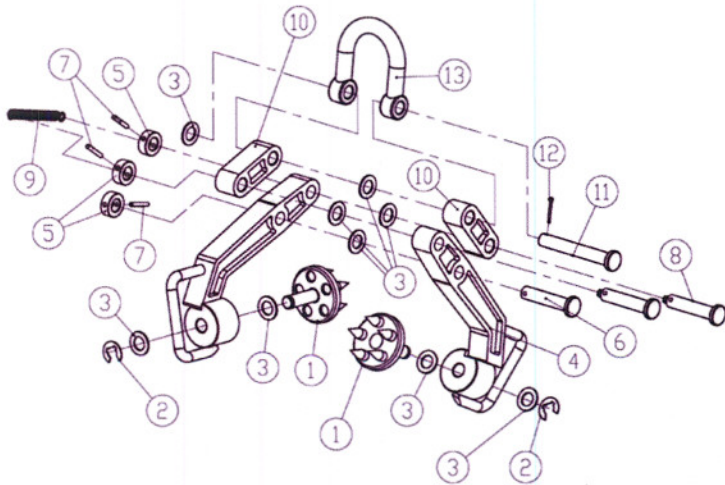

Important Safety Information

Read and understand all safety precautions and instructions before use.

- The Brush Grubber Xtreme Plus is designed for outdoor use.
- Check Brush Grubber Xtreme Plus before each and every use for signs of wear. Do Not use if damaged or if not working properly
- The Brush Grubber Xtreme Plus is designed to remove tree stumps up to 6" diameter
- The Brush Grubber Xtreme Plus is not to be used on people or pets.
- For use with pick-ups, SUV's, tractors, & skid loaders.

Instructions

1. Cut tree off at 3ft to 4ft above the ground prior to removal.
2. Place Brush Grubber Xtreme Plus on each side of the stump near the top with **spring on the Brush Grubber Xtreme Plus placed towards the ground.**
3. Securely Attach a chain to the clevis of the Brush Grubber Xtreme Plus and the opposite end of the chain to the towing/pulling vehicle. Take caution that the chain is long enough so the tree stump will not hit/strike the operator of the towing/pulling vehicle. **DO NOT jerk the Brush Grubber Xtreme Plus while there is slack in the chain.**

4. To remove the Brush Grubber Xtreme Plus from the stump push back on the clevis (towards the stump) or pull jaws open using the large rugged handles on each side of the jaws.

*Take caution of all pinch points on the Brush Grubber Xtreme Plus.

*Take caution of Grip Pads when opening the jaws of the Brush Grubber Xtreme Plus. Keep fingers and hands free and clear.

Ref#	Qty	Part#	Description
1	2	BG20-01	Grip Pad
2	2	BG20-02	E-clip(Grip Pad)Φ15
3	9	BG20-03	SmallWasherφ20*2
4	2	BG20-04	Main Arm
5	3	BG20-05	Collar
6	1	BG20-06	Center Shaft
7	3	BG20-07	Roll PinsΦ6*38
8	2	BG20-08	Spring Shaft
9	1	BG20-09	Spring
10	2	BG20-10	Clevis Arm
11	1	BG20-11	Shaft
12	1	BG20-12	PinΦ4*30
13	1	BG20-13	Clevis