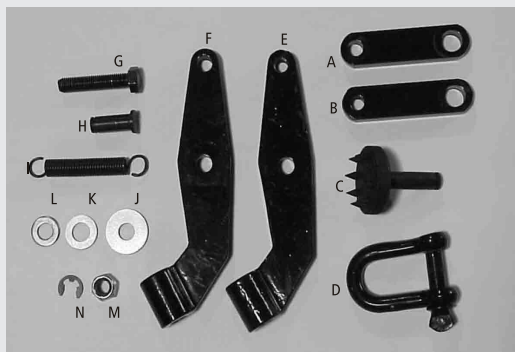

1. Place Brush Grubber on each side of trunk of brush near the base/ground with spring on Brush Grubber placed towards the ground as shown in figure 1. It is recommended to cut brush off approximately 2-4 feet above the ground prior to removal of stump.

2. Securely Attach a chain to the clevis of Brush Grubber and the opposite end of chain towing/pulling vehicle.

Take caution that the chain is long enough so the brush will not hit/strike the operator of the towing/pulling vehicle.

Do Not jerk the Brush Grubber while there is slack in the chain.

3. To remove Brush Grubber from the trunk of brush push back on the clevis (towards the trunk). Take caution of all pinch points on the Brush Grubber.

Ref. #	Qty	Part #	Description
A	1	BG-001	Clevis Arm Threaded
B	1	BG-002	Clevis Arm Non Threaded
C	2	BG-003	Grip Pad
D	1	BG-004	Clevis
E	1	BG-005	Main Arm Threaded
F	1	BG-006	Main Arm Non Threaded
G	2	BG-007	M6-40mm Bolt
H	1	BG-008	Center Pin
I	1	BG-009	Compression Spring
J	4	BG-010	Large Washer
K	1	BG-011	Medium Washer
L	10	BG-012	Small Washer
M	4	BG-013	M6 Nut
N	3	BG-014	E-Clip