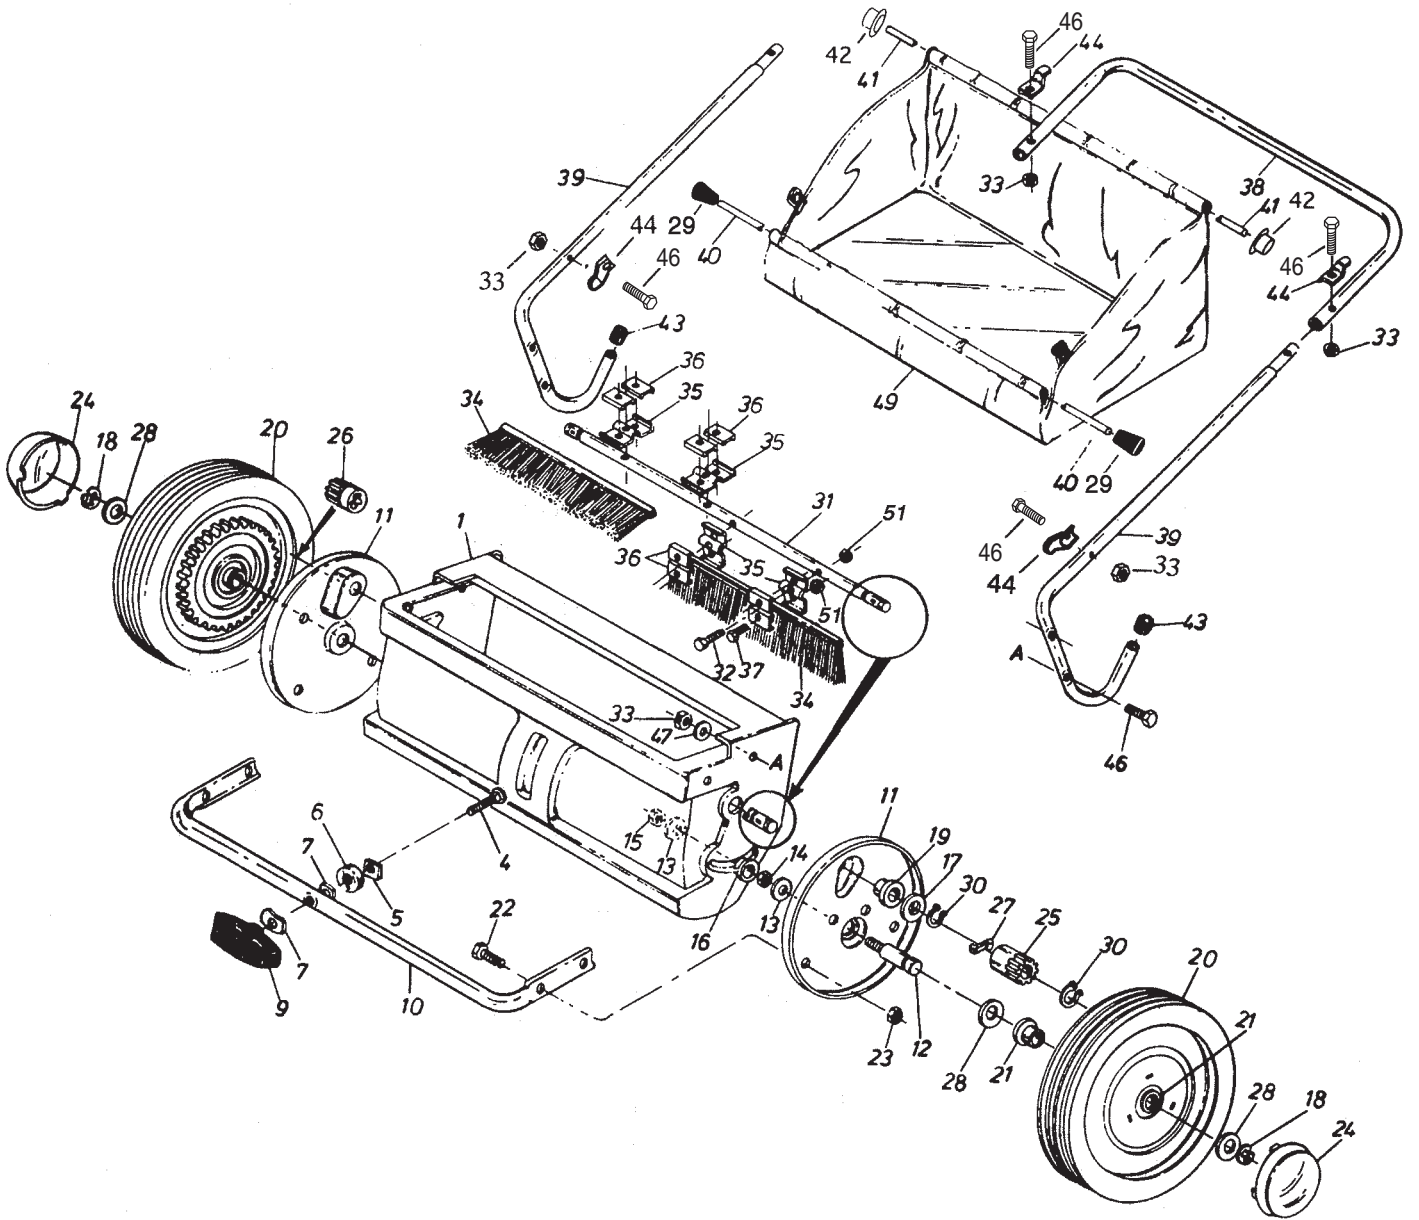

REPAIR PARTS FOR 45-02182 26" LEAF/LAWNSWEEPER

REPAIR PARTS FOR 45-02182 26" LEAF/LAWNSWEEPER

REF. NO.	PART NO.	QTY.	DESCRIPTION	REF. NO.	PART NO.	QTY.	DESCRIPTION
1	44600	1	Housing	28	44125	4	Flat Washer, .62 x 1"
4	43681	1	Bolt, Carriage 5/16-18 x 1-1/2"	29	44687	2	Plastic Cap, .207
5	44680	1	Washer, Square Nylon	30	1650-21	4	Retaining Ring, .594
6	1543-69	1	Washer, Nylon 21/64	31	23782	1	Brush Shaft
7	44695	2	Washer, Bowed	32	43661	4	Bolt, Hex 1/4-20 x 1"
9	43720	1	Knob, 5/16"	33	47189	8	Nylock Nut, 1/4-20
10	44946	1	Height Adjustment Tube	34	44681	4	Brush, 13-1/4"
11	23866	2	Dust Cover	35	23580	4	Brush Retainer, Double Bracket
12	44598	2	Axle	36	23581	8	Brush Retainer, Single Clip
13	43070	4	Washer, 3/8"	37	43012	8	Bolt, Hex 1/4" x 3/4"
14	44684	2	Jam Nut, 3/8-24	38	44603	1	Upper Handle Tube
15	1038	2	Nylock Jam Nut, 3/8-24	39	44595	2	Handle Leg Tube
16	44685	2	Shoulder Spacer	40	44683	1	Bag Rod, 1/4" x 25-1/2"
17	40007	2	Washer, .596 x 1.125 x .025	41	44682	1	Bag Rod, 1/4" x 28-1/2"
18	716-0106	2	"E" Ring, 5/8"	42	726-0106	2	Palnut, 1/4"
19	44679	2	Flange Bearing, .59	43	44688	2	Plastic Cap, 3/4"
20	49946	2	Wheel Assembly	44	44696	4	Bag, Rod Clip
21	741-0249	4	Flange Bearing, .63	46	1509-90	8	Bolt, Hex 1/4-20 x 1-1/4"
22	43182	4	Bolt, Hex 5/16-18 x 3/4"	47	43088	4	Washer, 1/4"
23	47810	4	Nylock Nut, 5/16-18	49	44694	1	Hopper Bag
24	2674-32	2	Black Hub Cap	51	47189	12	Nylock Nut, 1/4-20
25	48651	1	Pinion, L.H.		40231	1	Owner's Manual
26	48652	1	Pinion, R.H.				
27	47046	2	Pin, Drive				