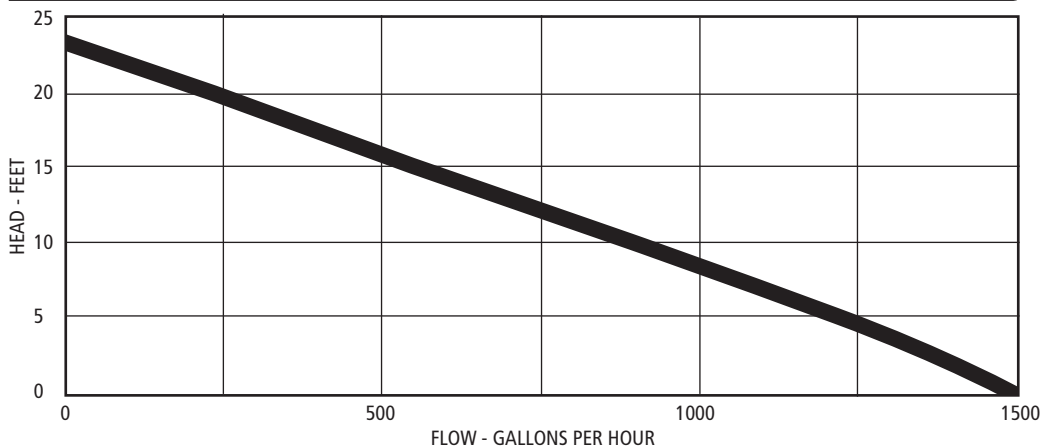

SUP64

Stainless Steel Submersible Utility Pump

1/4 HP - 1500 GPH

FEATURES

- All Stainless Steel Construction
- 115 Volt Capacitor Motor
- Manual Operation
- Will Drain from Flat Surfaces to 1/8"
- 1-1/4" MNPT Discharge with 1-1/4" FNPT x 1" FNPT, 1" FNPT x 3/4" MNPT Hose Adapter and 1-1/4" FNPT x 1-1/4" MNPT Elbow
- Extra Long 15' Power Cord

SPECIFICATIONS

UPC	WARRANTY	WEIGHT	DIMENSIONS (L x W x H)	PALLET QUANTITY
856594003077	1 Year	9.6 Lbs.	7" x 7" x 9"	48

PERFORMANCE CHART

Total Lift	0	5	10	15	20	23
GPH	1500	1140	840	540	240	0.0

PERFORMANCE CURVE