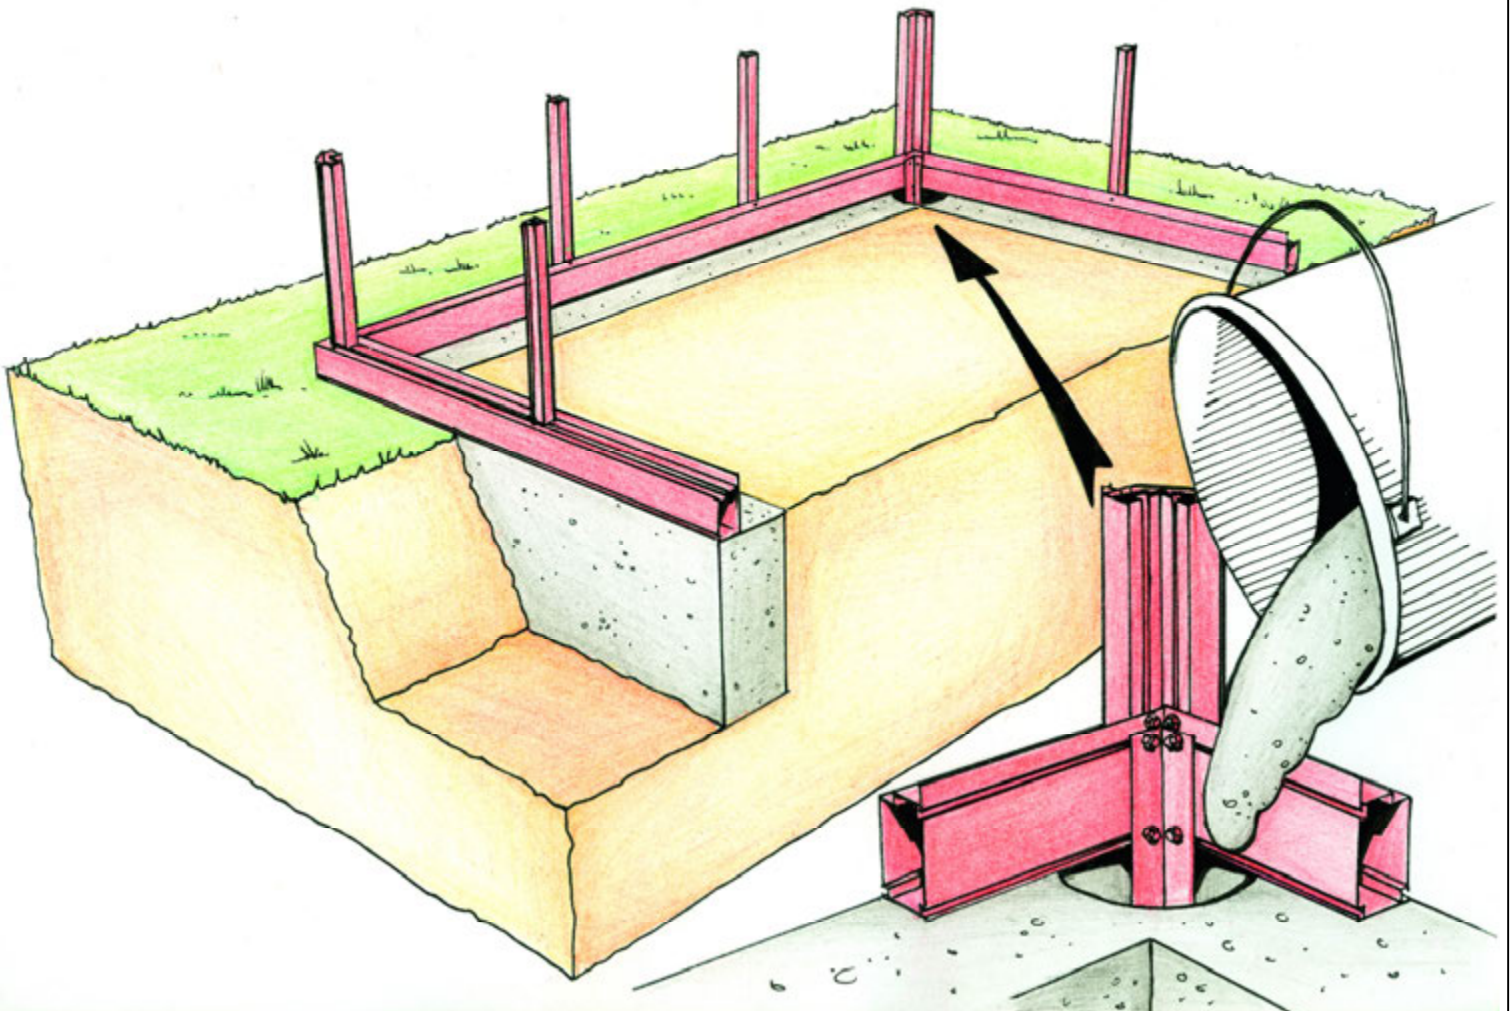

# " HELIOS "

Royal Victorian

A	X	B
Vi23 2360 mm/ 92.91 in		Vi23 3100 mm/ 122.04 in
Vi34 3100 mm/ 122.04 in		Vi34 4580 mm/ 180.31 in
Vi36 3100 mm/ 122.04 in		Vi36 6050 mm/ 238.19 in

**Note: Do not set concrete in the corners until the entire greenhouse frame is complete. You may need some play to install the uprights.**