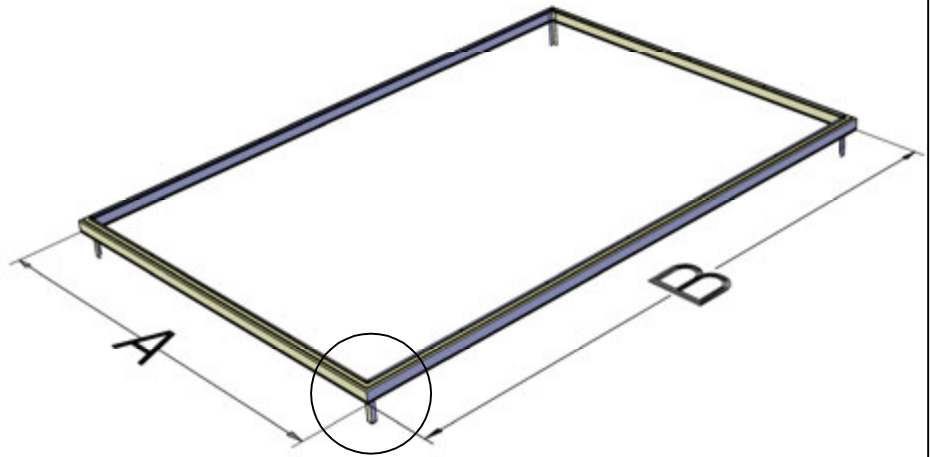

# " HELIOS "

Royal Victorian

A	X	B
Vi23 2360 mm/ 92.91 in		Vi23 3100 mm/ 122.04 in
Vi34 3100 mm/ 122.04 in		Vi34 4580 mm/ 180.31 in
Vi36 3100 mm/ 122.04 in		Vi36 6050 mm/ 238.19 in

**Note: Do not set concrete in the corners until the entire greenhouse frame is complete. You may need some play to install the uprights.**