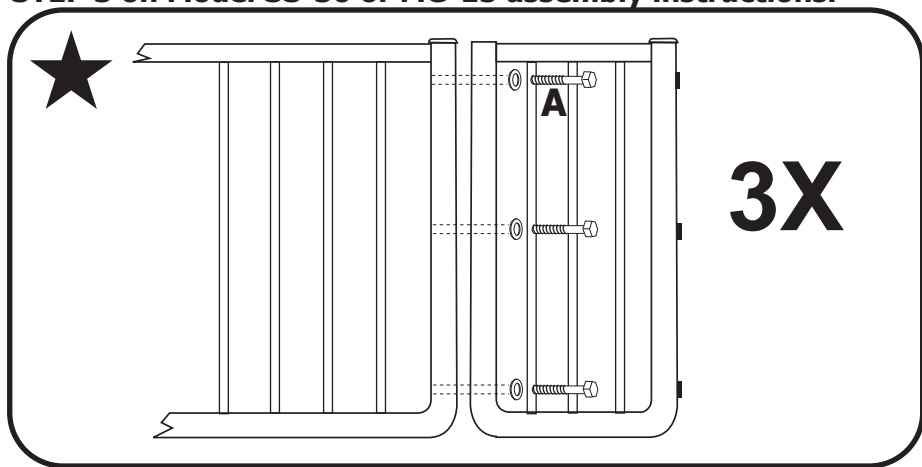

BX-1 or BX-2 EXTENSION - For SS-30 / MG15

ASSEMBLY INSTRUCTIONS

To install the extension, attach extension to gate **BEFORE** STEP 3 on Model SS-30 or MG-15 assembly instructions.

Add extension by attaching with three (3) 1½" bolts and washers (A) through extension into threaded holes in gate and tighten.

Now continue on to **STEP 3** of Model SS-30 or MG15 assembly instructions.

FOR FURTHER ASSISTANCE

Call 1-800-318-3380

CARDINAL GATES

If it's a Cardinal, It's the Best!

79 Amlajack Way
Newnan, GA 30265

770-252-4200