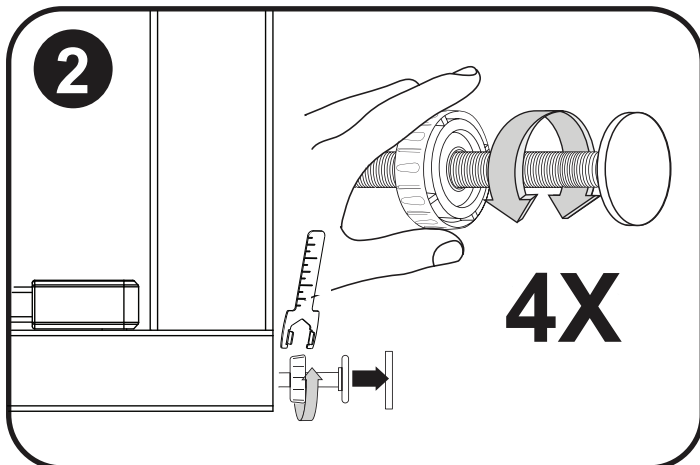

## ASSEMBLY INSTRUCTIONS

THIS GATE IS NOT RECOMMENDED FOR TOP OF STAIRWAY USE.

1. Insert part (E) as shown on all four corners of the gate. (Make sure flat end faces gate.)

2. Remove standard inserts on all four corners. Put extension inserts into gate tubing and then put standard inserts into extension, then part (E).

3. Twist to secure gate in opening. If needed, use wrench (F) to tighten.

4. For smooth gate operation, make sure gate is level and the latch gap is only 1/16" (penny width). **NOTE: Too loose or tight will cause latch to not function properly.**