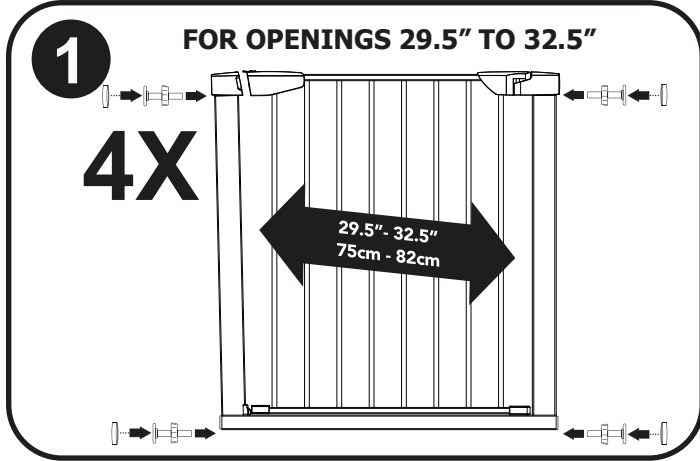

# EXTRA TALL PREMIER PRESSURE GATE - MODEL XTPPG

FOR OPENINGS 29.5" to 32.5" (75cm - 82cm). Extensions available for wider openings. Sold separately.

## ASSEMBLY INSTRUCTIONS

THIS GATE IS NOT RECOMMENDED FOR TOP OF STAIRWAY USE.

1. Insert part (E) as shown on all four corners of the gate. (Make sure flat end faces gate.)

2. Remove standard inserts on all four corners. Put extension inserts into gate tubing and then put standard inserts into extension, then part (E).