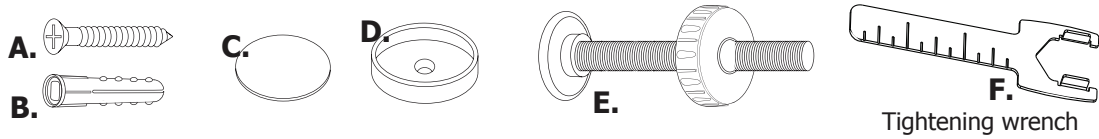

# EXTRA TALL PREMIER PRESSURE GATE - MODEL XTPPG

FOR OPENINGS 29.5" to 32.5" (75cm - 82cm). Extensions available for wider openings. Sold separately.

## ASSEMBLY INSTRUCTIONS

THIS GATE IS NOT RECOMMENDED FOR TOP OF STAIRWAY USE.

1. Insert part (E) as shown on all four corners of the gate. (Make sure flat end faces gate.)

2. Remove standard inserts on all four corners. Put extension inserts into gate tubing and then put standard inserts into extension, then part (E).

3. Twist to secure gate in opening. If needed, use wrench (F) to tighten.

4. For smooth gate operation, make sure gate is level and the latch gap is only 1/16" (penny width). **NOTE: Too loose or tight will cause latch to not function properly.**