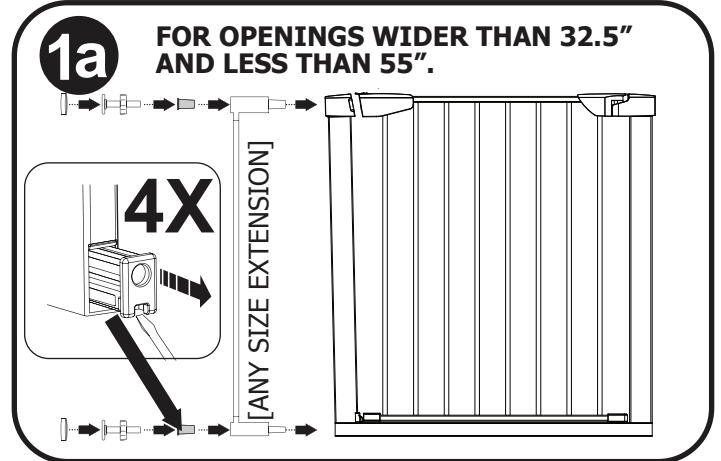

# EXTRA TALL PREMIER PRESSURE GATE - MODEL XTPPG

FOR OPENINGS 29.5" to 32.5" (75cm - 82cm). Extensions available for wider openings. Sold separately.

## ASSEMBLY INSTRUCTIONS

THIS GATE IS NOT RECOMMENDED FOR TOP OF STAIRWAY USE.

1. Insert part (E) as shown on all four corners of the gate. (Make sure flat end faces gate.)

2. Remove standard inserts on all four corners. Put extension inserts into gate tubing and then put standard inserts into extension, then part (E).