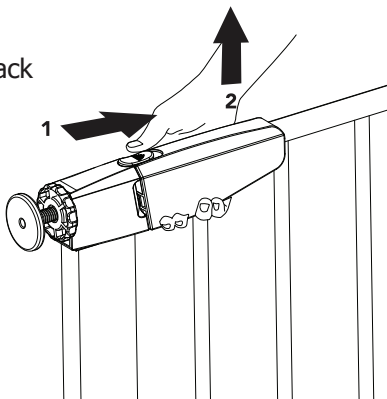

GATE OPERATION

TO OPEN

Slide button back with thumb and lift gate to open.

TO CLOSE
simply push door shut.