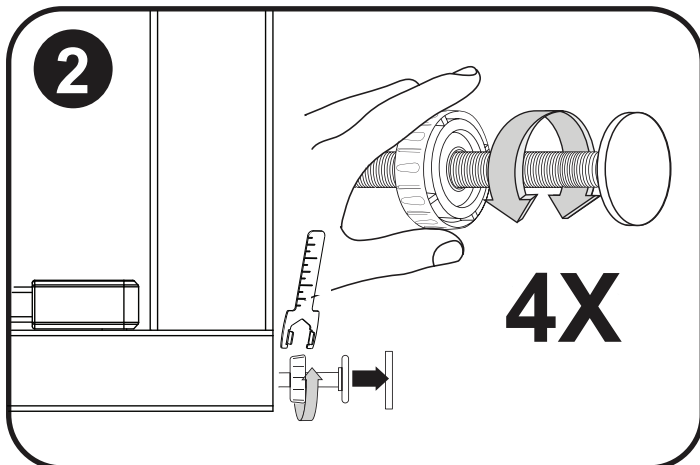

EXTRA TALL PREMIER PRESSURE GATE - MODEL XTPPG

FOR OPENINGS 29.5" to 32.5" (75cm - 82cm). Extensions available for wider openings. Sold separately.

ASSEMBLY INSTRUCTIONS

THIS GATE IS NOT RECOMMENDED FOR TOP OF STAIRWAY USE.

1. Insert part (E) as shown on all four corners of the gate. (Make sure flat end faces gate.)

2. Remove standard inserts on all four corners. Put extension inserts into gate tubing and then put standard inserts into extension, then part (E).

3. Twist to secure gate in opening. If needed, use wrench (F) to tighten.

4. For smooth gate operation, make sure gate is level and the latch gap is only 1/16" (penny width). **NOTE: Too loose or tight will cause latch to not function properly.**