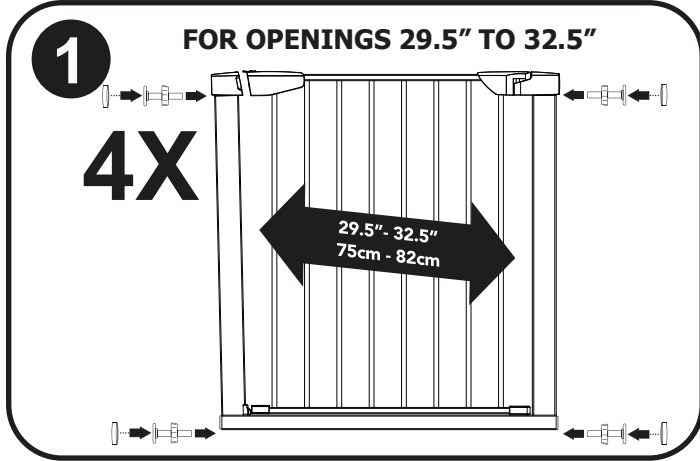

EXTRA TALL PREMIER PRESSURE GATE - MODEL XTPPG

FOR OPENINGS 29.5" to 32.5" (75cm - 82cm). Extensions available for wider openings. Sold separately.

ASSEMBLY INSTRUCTIONS

THIS GATE IS NOT RECOMMENDED FOR TOP OF STAIRWAY USE.