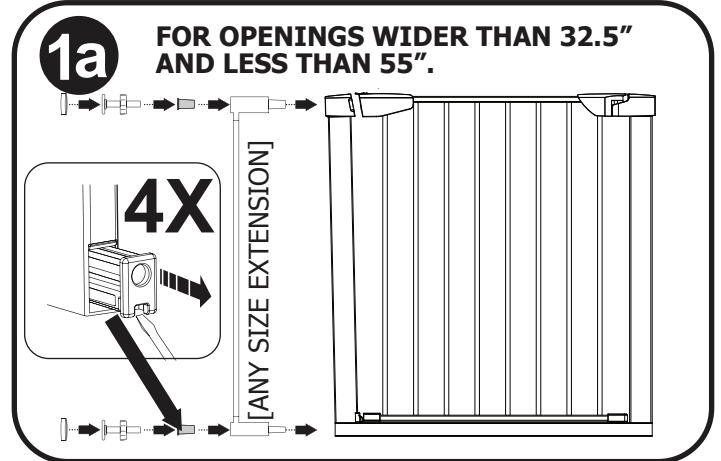

2. Remove standard inserts on all four corners. Put extension inserts into gate tubing and then put standard inserts into extension, then part (E).