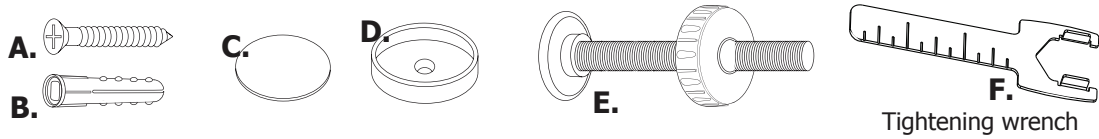

EXTRA TALL PREMIER PRESSURE GATE - MODEL XTPPG

FOR OPENINGS 29.5" to 32.5" (75cm - 82cm). Extensions available for wider openings. Sold separately.

ASSEMBLY INSTRUCTIONS

THIS GATE IS NOT RECOMMENDED FOR TOP OF STAIRWAY USE.

1. Insert part (E) as shown on all four corners of the gate. (Make sure flat end faces gate.)

2. Remove standard inserts on all four corners. Put extension inserts into gate tubing and then put standard inserts into extension, then part (E).

3. Twist to secure gate in opening. If needed, use wrench (F) to tighten.

4. For smooth gate operation, make sure gate is level and the latch gap is only 1/16" (penny width). **NOTE: Too loose or tight will cause latch to not function properly.**