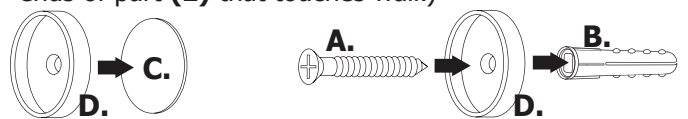

GATE OPERATION

TO OPEN
Slide button back with thumb and lift gate to open.

TO CLOSE
simply push door shut.

FOR GREATER STABILITY USE WALL MOUNT DISCS: (optional)

After **STEP 4**, (and satisfied with gate operation) mark placement on wall. (Using a pencil, lightly trace around ends of part (E) that touches wall.)

If using anchors, mark center circle of (D) on wall and insert (B) in drywall. Use stick pad (C) to hold disc on on mark. Mount disc onto wall using screw (A).

! WARNING:

TO PREVENT SERIOUS INJURY OR DEATH, SECURELY INSTALL GATE OR ENCLOSURE AND USE ACCORDING TO MANUFACTURER'S INSTRUCTIONS. NEVER USE WITH A CHILD ABLE TO CLIMB OVER OR DISLodge/OPEN THE GATE ENCLOSURE. NEVER LEAVE CHILD UNATTENDED. USE ONLY WITH THE LOCKING/LATCHING MECHANISM SECURELY ENGAGED. INTENDED FOR USE WITH CHILDREN FROM 6 MONTHS- 24 MONTHS. THIS PRODUCT WILL NOT PREVENT ALL ACCIDENTS. TO PREVENT FALLS, NEVER USE AT TOP OF STAIRS. FOR MAXIMUM SAFETY, ALWAYS KEEP GATE CLOSED WHEN NOT IN USE. NEVER USE TO KEEP CHILD AWAY FROM POOL.