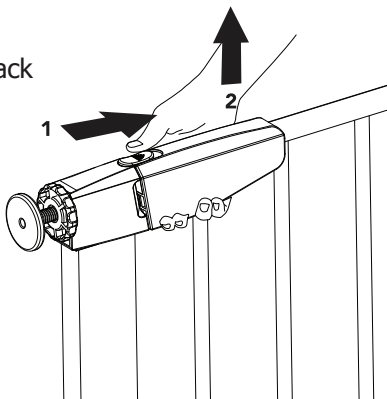

1. Insert part (E) as shown on all four corners of the gate. (Make sure flat end faces gate.)

2. Remove standard inserts on all four corners. Put extension inserts into gate tubing and then put standard inserts into extension, then part (E).

3. Twist to secure gate in opening. If needed, use wrench (F) to tighten.

4. For smooth gate operation, make sure gate is level and the latch gap is only 1/16" (penny width). **NOTE: Too loose or tight will cause latch to not function properly.**

GATE OPERATION

TO OPEN
Slide button back with thumb and lift gate to open.

TO CLOSE
simply push door shut.

FOR GREATER STABILITY USE WALL MOUNT DISCS: (optional)

After **STEP 4**, (and satisfied with gate operation) mark placement on wall. (Using a pencil, lightly trace around ends of part (E) that touches wall.)

If using anchors, mark center circle of (D) on wall and insert (B) in drywall. Use stick pad (C) to hold disc on on mark. Mount disc onto wall using screw (A).

! WARNING:

TO PREVENT SERIOUS INJURY OR DEATH, SECURELY INSTALL GATE OR ENCLOSURE AND USE ACCORDING TO MANUFACTURER'S INSTRUCTIONS. NEVER USE WITH A CHILD ABLE TO CLIMB OVER OR DISLodge/OPEN THE GATE ENCLOSURE. NEVER LEAVE CHILD UNATTENDED. USE ONLY WITH THE LOCKING/LATCHING MECHANISM SECURELY ENGAGED. INTENDED FOR USE WITH CHILDREN FROM 6 MONTHS- 24 MONTHS. THIS PRODUCT WILL NOT PREVENT ALL ACCIDENTS. TO PREVENT FALLS, NEVER USE AT TOP OF STAIRS. FOR MAXIMUM SAFETY, ALWAYS KEEP GATE CLOSED WHEN NOT IN USE. NEVER USE TO KEEP CHILD AWAY FROM POOL.