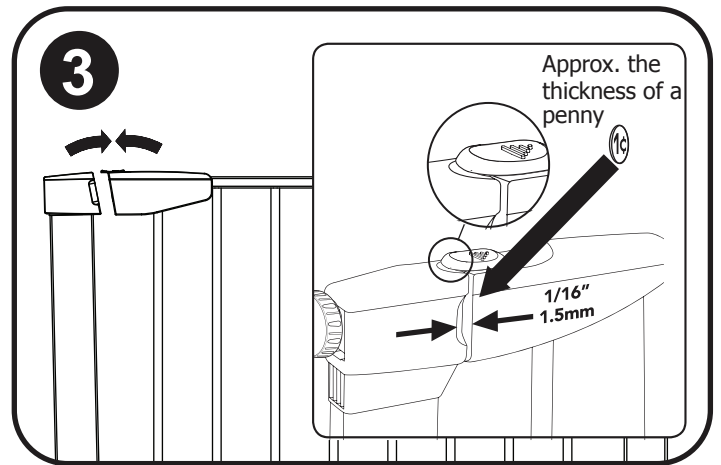

4. For smooth gate operation, make sure gate is level and the latch gap is only 1/16" (penny width). **NOTE: Too loose or tight will cause latch to not function properly.**