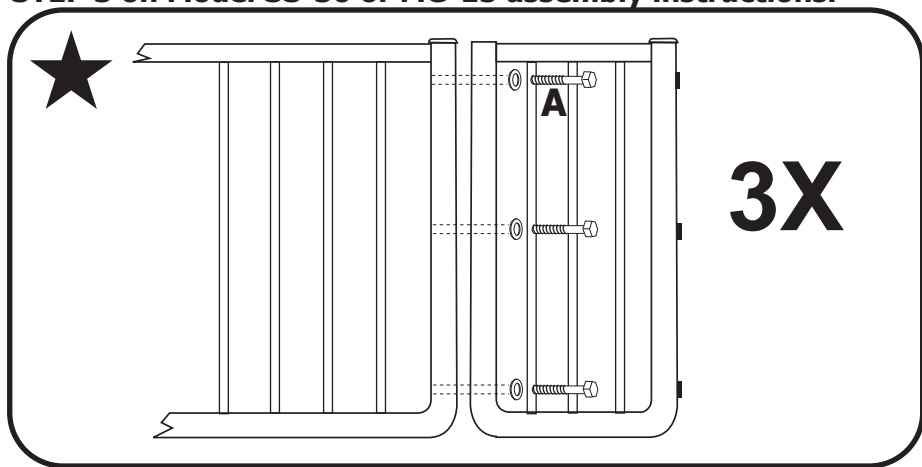

# BX-1 or BX-2 EXTENSION - For SS-30 / MG15

## ASSEMBLY INSTRUCTIONS

To install the extension, attach extension to gate **BEFORE** STEP 3 on Model SS-30 or MG-15 assembly instructions.

Add extension by attaching with three (3) 1½" bolts and washers (A) through extension into threaded holes in gate and tighten.